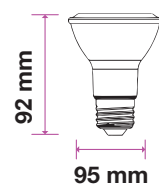

Model	SKU	Watts	EQUIV.W	Lumen	Box Qty
<u>VT-230</u>	153 | 3000K WARM WHITE	11w	95w	825	30
	154 | 4000K DAY WHITE				
	155 | 6400K WHITE