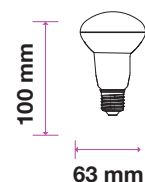

Model	SKU	Watts	EQUIV.W	Lumen	Box Qty
VT-263	141 | 3000K WARM WHITE	8w	60w	570	200
	142 | 4000K DAY WHITE				
	143 | 6400K WHITE				
VT-263-N	21141 | 3000K WARM WHITE	8.5W	60w	806	100