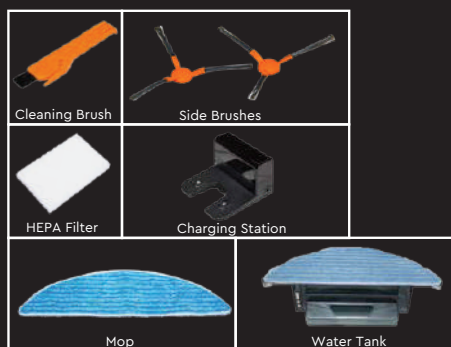

Robot Laser Vacuum Cleaner

Model	SKU	Box Qty
VT-5556-B	8992 BLACK EU-PLUG 7933 WHITE EU-PLUG	3

- Automatic Robot Vacuum Cleaner
- Keep it Clean: Sweep, Dust & Vacuum
- 360 Laser scanning provides insight into the whole house
- Smart, Self-Programmed Cleaning Path Navigation
- Wi-Fi Wireless Network for Hassle-Free Device Pairing
- Take Control of the Vacuum via V-TAC App or Alexa and Google Home
- Preset Multi-Clean Modes: Auto, Single Room, Edge
- Automatic Return to Dock Base for Self-Charging
- One Button Operation & Auto-Start Activation
- 'Bag-less' Waste Bin Integrated HEPA Filter
- Anti-Fall / Anti-Collision Sensors
- Built-in Rechargeable Battery
- Dual Spinning Side Brushes Captures Dirt & Lifts Debris
- Works on Hardwood, Tile, Marble & Hard Carpet Floors
- Cleaning area coverage: Up to 120m² – Dustbin capacity: 600 ml
- Suction Power: Japanese Nidec Motor 2200 PA

CE/EMC

ACCREDITATION FROM TOP EUROPEAN LABS

GYRO ROBOT VACUUM CLEANER

www.v-tac.eu | www.vtacexports.com

247