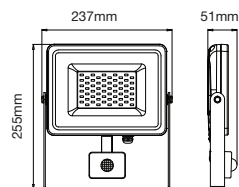

① METER WIRE

Model	SKU	Watts	Lumen	Box Qty
VT-10-S-W	433 | 3000K WARM WHITE	10w	800	20 pcs
	434 | 4000K DAY WHITE			
	435 | 6400K WHITE			

① METER WIRE

Model	SKU	Watts	Lumen	Box Qty
VT-20-S-W	448 | 3000K WARM WHITE	20w	1600	20 pcs
	449 | 4000K DAY WHITE			
	450 | 6400K WHITE			

① METER WIRE

Model	SKU	Watts	Lumen	Box Qty
VT-30-S-W	457 | 3000K WARM WHITE	30w	2400	20 pcs
	458 | 4000K DAY WHITE			
	459 | 6400K WHITE			

① METER WIRE

Model	SKU	Watts	Lumen	Box Qty
VT-50-S-W	466 | 3000K WARM WHITE	50w	4000	10 pcs
	467 | 4000K DAY WHITE			
	468 | 6400K WHITE