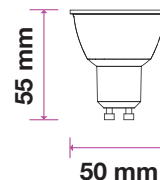

Model	SKU	Watts	EQUIV.W	Lumen	Box Qty
VT-247	192 | 3000K WARM WHITE	6.5w	60w	480	200
	193 | 4000K DAY WHITE				
	194 | 6400K WHITE