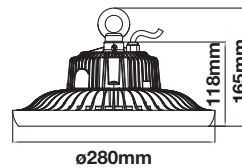

120
lm/W

Model	SKU	Watts	Lumen	Box Qty
<u>VT-9-101</u>	562 | 4000K DAY WHITE 563 | 6400K WHITE	100w	12000	4 pcs