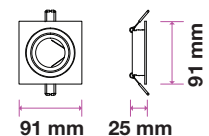

Recessed Fitting GU10

Model No:	<u>VT-782SQ-B</u>	Color:	Black
SKU:	<u>8937</u>	Dimension:	91×91×25mm
Base:	1XGU10	Cutting Size:	75×75mm
Material:	Aluminium	Box Qty:	100