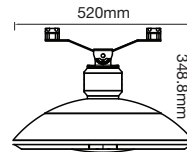

Model	SKU	Watts	Lumen	Box Qty
VT-115ST	545 | 4000K DAY WHITE	100w	13000	1 pcs