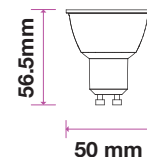

Model	SKU	Watts	EQUIV.W	Lumen	Box Qty
VT-2244	2778 - RGB+3000K WARM WHITE 2779 - RGB+4000K DAY WHITE 2780 - RGB+6400K WHITE	3.5w	25w	290	200
VT-2244-N	212778 - RGB+3000K WARM WHITE	5.5W	35w	420	200