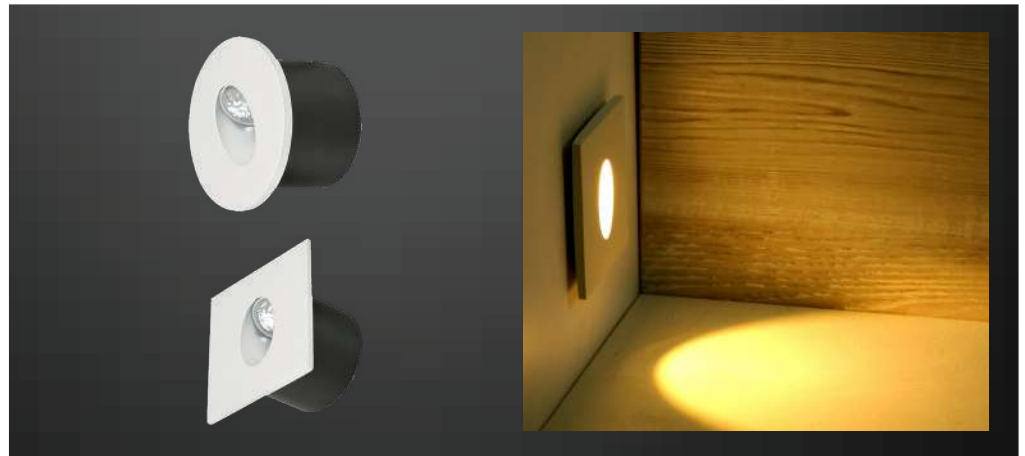

LED Step Lights

- AC:100-240V,50/60Hz
- PF: >0.5
- CRI: >80
- 15° Beam Angle
- IP Rating:IP20
- Body Type: Aluminium

Model	SKU	Color	Watts	Lumen	Box Qty
<u>VT-1109</u>	1209 - 3000K WARM WHITE 1210 - 4200K DAY WHITE	White	3W	120	100
<u>VT-1109-N</u>	211209 - 3000K WARM WHITE 211210 - 4000K DAY WHITE	White	3w	270	100
<u>VT-1109RD</u>	1207 - 3000K WARM WHITE 1208 - 4200K DAY WHITE	White	3W	120	100
<u>VT-1109RD-N</u>	211207 - 3000K WARM WHITE 211208 - 4000K DAY WHITE	White	3w	270	100

LED Step Lights

- AC:100-240V,50/60Hz
- PF: >0.6
- CRI: >70
- 120° Beam Angle
- IP Rating:IP44
- Body Type: Aluminium