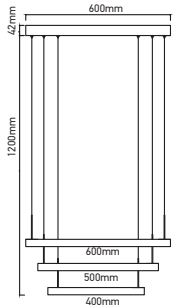

Black Chandelier-3 Step-Dimmable

- AC:220-240V,50Hz
- PF: >0.9
- CRI: >80
- 120° Beam Angle
- IP Rating:
- Body Type: Aluminium+Acrylic

Model	SKU	Watts	Lumen	Dimension	Box Qty
VT-82-3-B	3990 - 3000K WARM WHITE	92w	6500	600/500/400mm	1

Coffee Chandelier-3 Step-Dimmable

- AC:220-240V,50Hz
- PF: >0.9
- CRI: >80
- 120° Beam Angle
- IP Rating:
- Body Type: Aluminium+Acrylic