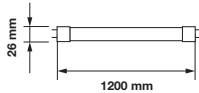

LED TUBES | T8 Bread Tube-120cm

- G13 Holder
- AC:180-240V,50Hz
- PF: >0.9
- CRI: >95
- 160° Beam Angle
- On/Off: >15,000
- Life span:20,000-hour
- Body Type: Glass with PET
- Instant start :0-100% in < 1s

Model	SKU	Watts	Lumen	Box Qty
<u>VT-1228-B</u>	6322	18w	1530	25

LED TUBES | T8 Vegetable Tube-120cm

- G13 Holder
- AC:180-240V,50Hz
- PF: >0.9
- CRI: >95
- 160° Beam Angle
- On/Off: >15,000
- Life span:20,000-hour
- Body Type: Glass with PET
- Instant start :0-100% in < 1s