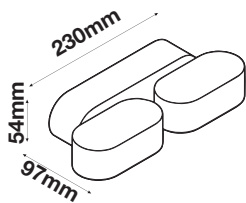

LED Double Head Rotatable Wall Lights

- AC:110-240V,50/60Hz
- PF: >0.5
- CRI: >80
- 350° Beam Angle
- IP Rating:IP65
- Body Type: Aluminium

Model	SKU	Color	Watts	Lumen	Box Qty
VT-814-W	8292 - 3000K WARM WHITE	White	12W	1320	20
VT-814-W-N	218292 - 3000K WARM WHITE	White	12w	1444	20
VT-814-B	8293 - 3000K WARM WHITE	Black	12W	1320	20
VT-814-G	8294 - 3000K WARM WHITE	Grey	12W	1320	20

LED Up-Down Wall Lights

- AC:220-240V,50/60Hz
- PF: >0.45
- CRI: >80
- Adjustable 5°-120° Beam Angle
- IP Rating:IP65
- Body Type: Aluminium