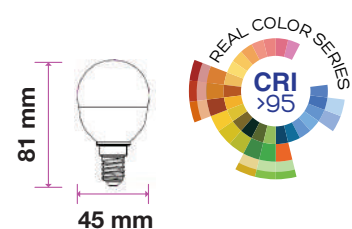

Model	SKU	Watts	EQUIV.W	Lumen	Box Qty
<u>VT-2236</u>	7488 – 2700K WARM WHITE 7489 – 4000K DAY WHITE 7490 – 6400K WHITE	5.5w	40w	470	200