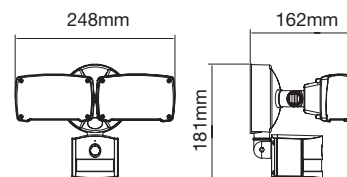

Model	SKU	Watts	Lumen	Box Qty
<u>VT-4818B</u>	5917 - 6000K WHITE	18w	600	4