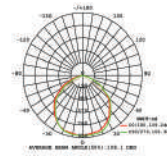

V-TAC®
INNOVATIVE LED LIGHTING

E Series-White Body

- AC:220-240V,50Hz
- PF: >0.9
- CRI: >70
- 110° Beam Angle

Model	SKU	Watts	Lumen	Box Qty
VT-4011W	5943 - 3000K WARM WHITE	10w	850	40
	5944 - 4000K DAY WHITE			
	5945 - 6500K WHITE			

E Series-White Body

- AC:220-240V,50/60Hz
- PF: >0.9
- CRI: >70
- 110° Beam Angle

Model	SKU	Watts	Lumen	Box Qty
VT-4021W	5949 - 3000K WARM WHITE	20w	1700	20
	5950 - 4000K DAY WHITE			
	5951 - 6500K WHITE			
VT-4021W-N	215949 - 3000K WARM WHITE	20w	1620	20
	215950 - 4000K DAY WHITE			
	215951 - 6500K WHITE			

E Series-White Body

- AC:220-240V,50Hz
- PF: >0.9
- CRI: >70
- 110° Beam Angle

Model	SKU	Watts	Lumen	Box Qty
VT-4031W	5955 - 3000K WARM WHITE	30w	2550	20
	5956 - 4000K DAY WHITE			
	5957 - 6500K WHITE			
VT-4031W-N	215955 - 3000K WARM WHITE	30w	2510	20
	215956 - 4000K DAY WHITE			
	215957 - 6500K WHITE			

E Series-White Body

- AC:220-240V,50/60Hz
- PF: >0.9
- CRI: >70
- 110° Beam Angle

Model	SKU	Watts	Lumen	Box Qty
VT-4051W	5961 - 3000K WARM WHITE	50w	4250	10
	5962 - 4000K DAY WHITE			
	5963 - 6500K WHITE			
VT-4051W-N	215961 - 3000K WARM WHITE	50w	4300	10
	215962 - 4000K DAY WHITE			
	215963 - 6500K WHITE