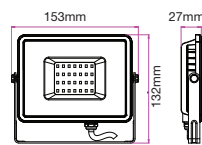

Model	SKU	Watts	Lumen	Box Qty
VT-20-B	439 | 3000K WARM WHITE	20w	1600	20 pcs
	440 | 4000K DAY WHITE			
	441 | 6400K WHITE