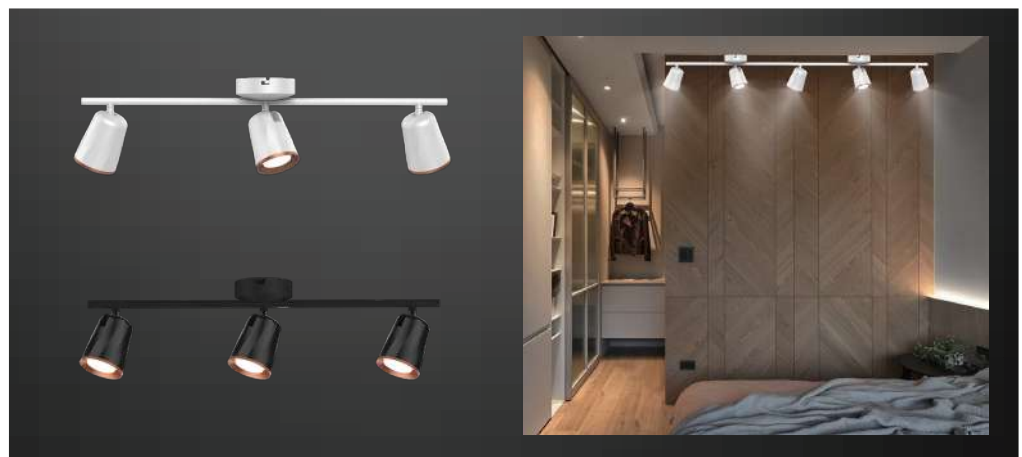

Model	SKU	Color	Watts	Lumen	Box Qty
VT-818-W	8258 - 3000K WARM WHITE	White	18W	1440	12
	8260 - 4000K DAY WHITE				
VT-818-W-N	218258 - 3000K WARM WHITE	White	15W	3000K-1620 4000K-1740	12
	218260 - 4000K DAY WHITE				
VT-818-B	8259 - 3000K WARM WHITE	Black	18W	1440	12
	8261 - 4000K DAY WHITE				
VT-818-B-N	218259 - 3000K WARM WHITE	Black	15W	3000K-1620 4000K-1740	12
	218261 - 4000K DAY WHITE