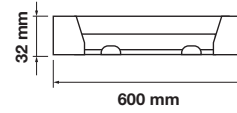

LED TUBES | Wall Fitting-60cm

- AC:85-265V,50/60Hz
- PF: >0.6
- CRI: >80
- 120° Beam Angle
- On/Off: >10,000
- Life span:20,000-hour
- Body Type: Aluminium+PC
- Dimension :600×32×25mm

Model	SKU	Watts	Lumen	Box Qty
<u>VT-8111</u>	5071 - 3000K WARM WHITE 5072 - 4500K DAY WHITE 5073 - 6000K WHITE	10w	900	25

LED TUBES | Wall Fitting-120cm

- AC:85-265V,50/60Hz
- PF: >0.6
- CRI: >80
- 120° Beam Angle
- On/Off: >10,000
- Life span:20,000-hour
- Body Type: Aluminium+PC
- Dimension :1200×32×25mm