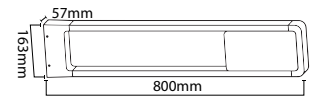

LED BOLLARD LIGHTS

LED Bollard Lights

- AC:220-240V,50/60Hz
- CRI >80
- PF >0.5
- 120° Beam Angle
- 20,000-hour lifespan
- IP65 Protection
- LED Chip Type - SMD
- On/Off Cycle - 15,000

Model	SKU	Watts	Lumen	Box Qty
VT-33-White	20116 | 3000K WARM WHITE	10w	900	5 pcs
	20117 | 4000K DAY WHITE			
	20118 | 6400K WHITE			

LED BOLLARD LIGHTS

LED Bollard Lights

- AC:220-240V,50/60Hz
- CRI >80
- PF >0.5
- 120° Beam Angle
- 20,000-hour lifespan
- IP65 Protection
- LED Chip Type - SMD
- On/Off Cycle - 15,000

Model	SKU	Watts	Lumen	Box Qty
VT-33-Black	20113 | 3000K WARM WHITE	10w	650	5 pcs
	20114 | 4000K DAY WHITE			
	20115 | 6400K WHITE			

VT-33-Black-N	2120114 | 4000K DAY WHITE	10w	650	5 pcs