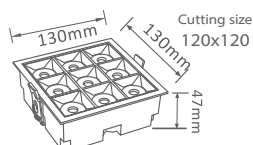

Model	Beam Angle	SKU	Watts	Lumen	Box Qty
<u>VT-2-36</u>	12°	984 | 2700K WARM WHITE 983 | 4000K DAY WHITE 982 | 5700K WHITE	36w	2880	20 pcs

<u>VT-2-36-1</u>	38°	999 | 2700K WARM WHITE 998 | 4000K DAY WHITE 997 | 5700K WHITE	36w	2880	20 pcs