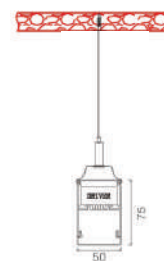

- 30,000-hour Lifespan
- UGR<19
- Linkable with connectors
- 120° Beam Angle
- Aluminium Body
- 0-10V Dimmable
- 1.5 Meter Wire Length

LINKABLE
UP TO 12 METERS TOGETHER

0-10V
DIMMABLE

5 YEAR
WARRANTY

Product	Unit Color	Model	SKU	Watts	Lumen	Box Qty
	Silver	<u>VT-7-43-S</u>	384 4000K DAY WHITE	40w	3400	12
	Silver	<u>VT-7-43-S-N</u>	21384 4000K DAY WHITE	40W	3590	10
	White	<u>VT-7-43-W</u>	383 4000K DAY WHITE	40w	3400	12
	White	<u>VT-7-43-W-N</u>	21383 4000K DAY WHITE	40W	3510	10