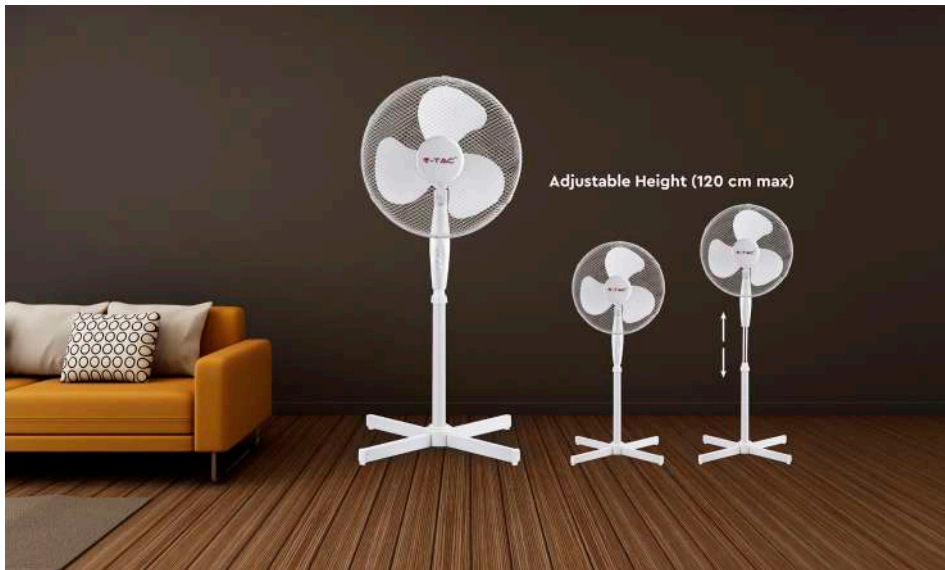

Box Fan AC Motor

Model	SKU	Box Qty
VT-5022-G	7935	1

45W

LED - 3IN1 CCT

7 MDF BLADES

AC-POWER
MOTOR

- 24inch(60cm) Decorative ceiling box fan
- 45W AC Motor, 220V 50Hz
- 35W LED (3000lm) – 3IN1 CCT (3000K/4000K/6500K)
- 3 Speeds(low, medium and high) and light remote control
- 7 ABS Blades
- Blade angle 13°
- 360° Air flow
- Revolutions per minute 1100±10RPM