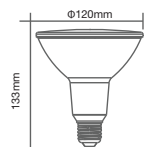

Model	SKU	Watts	EQUIV.W	Lumen	Box Qty
VT-1227	45691 - 4000K DAY WHITE	17w	95w	1300	40