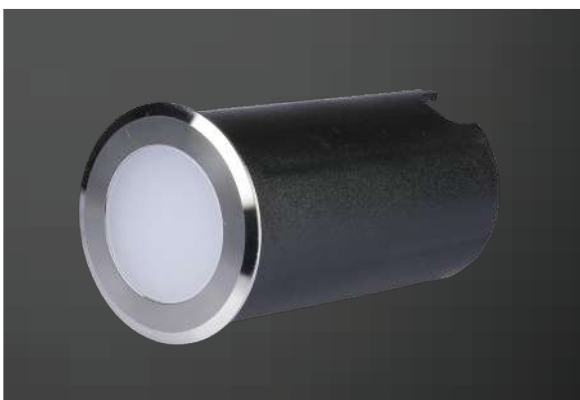

Underground Light

- DC:12V
- PF: >0.4
- CRI: >80
- 90° Beam Angle
- Body Type: PC
- Cutting Size: Ø43mm

Model	SKU	Watts	Lumen	Box Qty
VT-1151	2879 - 3000K WARM WHITE 1464 - 6500K WHITE	1w	50	50
VT-1151-N	211464 - 6500K WHITE	1w	50	50