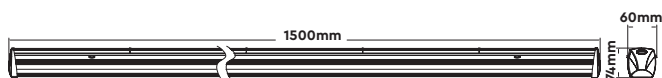

PRO SERIES

V-TAC®
INNOVATIVE LED LIGHTING

LED LINEAR TRUNKING LIGHT | Master Trunking

V-TAC's new Linear Trunking Light is a set of highly efficient, continuous linear light fixtures with a staggering 160 lm/w rating & a plug-and-play system. It provides an efficient, linkable modular system which means that each unit can be easily connected to the Linear Master Trunking through L, T, and X node connectors. 90°, 120°, and double asymmetric lenses are available for maximum adaptability in any space. Perfect suspended lighting for supermarkets, warehouses, service centers, and gymnasiums. No warm-up time, instant start-up. The sustained color temperature throughout long periods of usage.