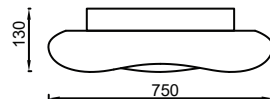

Designer Series Color Changing

- AC:220-240V,50Hz
- CRI: >80
- 120° Beam Angle
- IP Rating:IP20
- Body Type: PC
- Box Qty: 1

**COLOR
CHANGING
WITH REMOTE**

Model	SKU	Watts	Lumen
VT-7752	3969 -3IN1	82w	7300