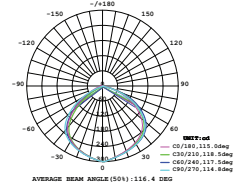

LUMINOUS INTENSITY DISTRIBUTION DIAGRAM

Model	SKU	Watts	Lumen	Box Qty
VT-10-S-W	433 | 3000K WARM WHITE	10w	800	20 pcs
	434 | 4000K DAY WHITE			
	435 | 6400K WHITE