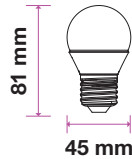

Model	SKU	Watts	EQUIV.W	Lumen	Box Qty
VT-1879N	7407 - 2700K WARM WHITE	5.5w	40w	470	200
	7408 - 4000K DAY WHITE				
	7409 - 6400K WHITE				
VT-1879N-N	217407 - 3000K WARM WHITE	4.5W	40w	470	200
	217408 - 4000K DAY WHITE				
	217409 - 6500K WHITE