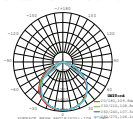

LUMINOUS INTENSITY DISTRIBUTION DIAGRAM

① METER WIRE

Model	SKU	Watts	Lumen	Box Qty
<u>VT-106-W</u>	768 4000K DAY WHITE	100w	12000	4 pcs
<u>VT-106-W-N</u>	21768 4000K DAY WHITE	100w	11500	4 pcs

LUMINOUS INTENSITY DISTRIBUTION DIAGRAM