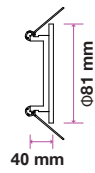

Recessed Fitting GU10

NEW

Model No:	VT-929-W	Color:	White
SKU:	6640	Dimension:	81x40mm
Base:	GU10	Cutting Size:	63mm
Material:	PC	Box Qty:	50