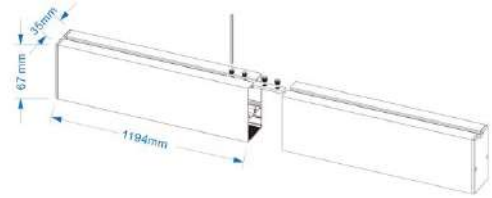

LED LINEAR LIGHTS | Linear Surfaced Lights

Discover V-TAC's reliable 40w linear lights with a staggering lifespan of 30,000-hours. Designed with excellent heat dissipation. Perfect replacement for traditional and inefficient linear lighting fixtures with the efficient LED provided by Samsung. Linear lights are offered in three colors variants Silver and White.

- 30,000-hour Lifespan
- UGR<19
- Linkable with connectors
- 120° Beam Angle
- Aluminium Body
- 0-10V Dimmable
- 1.5 Meter Wire Length

LINKABLE
UP TO 12 METERS TOGETHER

0-10V
DIMMABLE

5 YEAR
WARRANTY

NEW