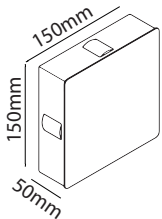

LED 4 Sides Light Wall Lights

- AC:220-240V,50/60Hz
- PF: >0.5
- CRI: >80
- 4*60° Beam Angle
- IP Rating:IP65
- Body Type: Aluminium+Acrylic

Model	SKU	Color	Watts	Lumen	Box Qty
VT-704-W	8209 - 3000K WARM WHITE	White	4W	440	20
	8210 - 4000K DAY WHITE				
VT-704-B	8211 - 3000K WARM WHITE	Black	4W	440	20
	8212 - 4000K DAY WHITE				
VT-704-B-N	218211 - 3000K WARM WHITE	Black	4w	428	20

LED 4 Sides Light Wall Lights

- AC:220-240V,50/60Hz
- PF: >0.5
- CRI: >80
- 4*60° Beam Angle
- IP Rating:IP65
- Body Type: Aluminium+Acrylic