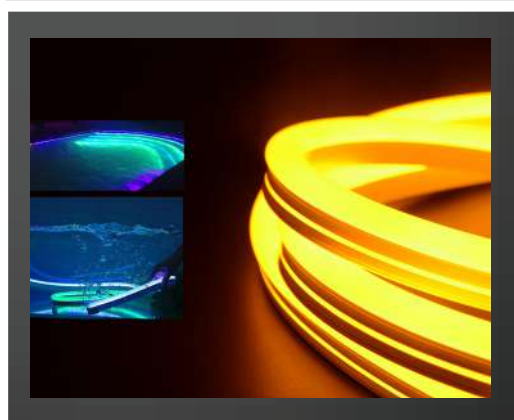

Neon Flex IP68

Model	SKU	Watts	Lm/M:
VT-554	2614 - 6400K WHITE	6.5W	260lm
	2612 - 3000K WARM WHITE		
	2613 - 4000K DAY WHITE		
	2618 - RED		
	2615 - BLUE		
	2616 - GREEN		
	2617 - YELLOW		

Voltage: DC:24V

LED Qty/M: 126

LED Type: SMD

Current/M: 0.27A

Beam Angle: 120°

IP Rating: IP68

Width: 8mm

Box Qty: 50 Meters