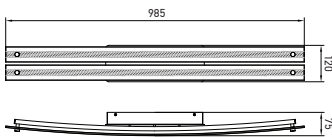

Model	SKU	Watts	Lumen	Box Qty
<u>VT-7038</u>	3899 - 4000K DAY WHITE	36w	2700	6

Designer Bend Glass Hanging Pendant

- AC:220-240V,50Hz
- CRI: >80
- 120° Beam Angle
- IP Rating:IP20
- Body Type: Stainless Steel+Metal+Glass

Built In **LED**