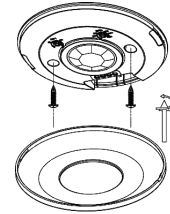

Infrared Sensor

VT-8027-W

SKU: 5086

Sensor Type: Infrared
Colour: White
Body Type: PC
IP Rating: IP20
Detection Range: 360°
Detection Distance: Max. 8m(<24°C)

Ambient Light: <3-2000LUX(adjustable)
Voltage: AC:220-240V,50/60Hz
Dimension: 115×25mm
Time Delay: Min. 10sec±3sec, Max. 15min±2min
Box Qty: 50
Rated Load: Max 1000W(LED)