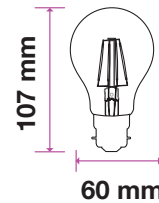

**3 YEAR
WARRANTY**

**BAYONET
HOLDER**

Model	SKU	Watts	EQUIV.W	Lumen	Box Qty
<u>VT-228</u>	107 | 2200K WARM WHITE	4w	35w	350	96