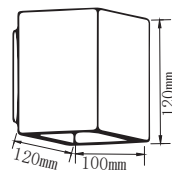

Concrete Wall Fitting

Model No:	<u>VT-892L</u>	Color:	Light Grey
SKU:	8693	Dimension:	120×100×120mm
Base:	G9	Cutting Size:	N/A
Material:	Concrete	Box Qty:	12