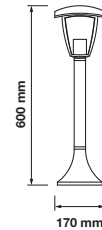

Stand Lamp

Model: [VT-736](#)
SKU: [7059](#)
Max.Watts: 60W
Material: Aluminium+Glass
Color: Black
Holder: E27
IP Rating: IP44
Dimension: 170×600mm
Box Qty: 10