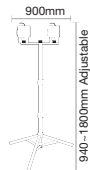

Tripod Stand-Black

Model	SKU	Size	Box Qty
VT-41150B	9546	900×940~1800mm	8

Billboard Stand

Model	SKU	Suitable For	Size	Box Qty
VT-794	3623	10-50w	850×150mm	4

Billboard Stand

Model	SKU	Suitable For	Size	Box Qty
VT-793	3622	70-200w	870×200mm	4