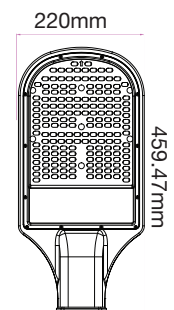

Model	SKU	Watts	Lumen	Box Qty
<u>VT-121ST</u>	533 | 4000K DAY WHITE 534 | 6400K WHITE	120w	12000	2 pcs