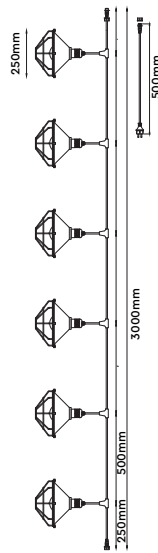

GALLERY

V-TAC®
INNOVATIVE LED LIGHTING

String Lights

Model:	VT-717S
SKU:	8974
IP Rating:	IP65
Holder Type:	E27
Max Watts:	60W x6
Box Qty:	1Pc
Lampshade:	Black ø250mm (Galvanized Iron)
Bulb Holder:	Brushed Brown Bronze ø49mm (Aluminium)
Cable:	Black (H05RN-F-3×1mm²)
L/S Wireguard:	Black ø256mm (Galvanized Iron)
Catenary Length:	3M Total Length (6 Luminaires at 50cm spacing)