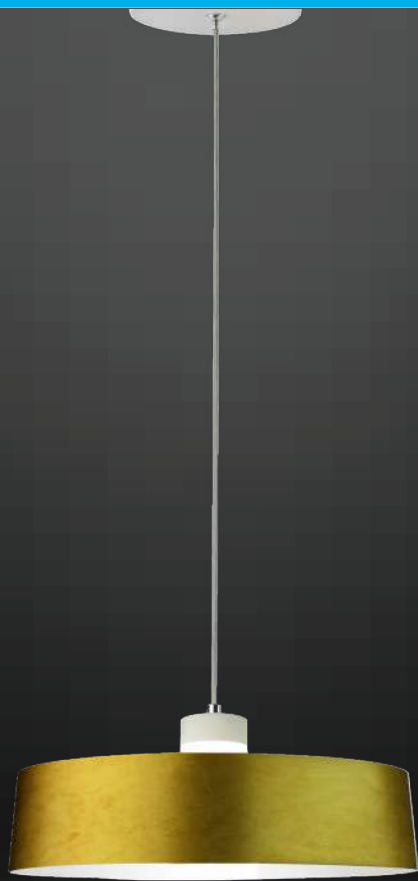

DECORATIVE LIGHTS

Offering cutting edge designs as per your mood. From warm to bright task lighting, Our selection of mirror lights, LED pendant lights, and chandeliers will light up any decor.

Key Feature

- Stylish pendant lamps available in various shapes, material, and sizes.
- Most suitable with A60, Candle, ST-64 & Globe Bulb Series.
- Easy to Install.
- Vibrant & elegant colors available.

Application

Perfect choice for Hotels, Bars, Commercial & Residential Lighting.

V-TAC®
INNOVATIVE LED LIGHTING