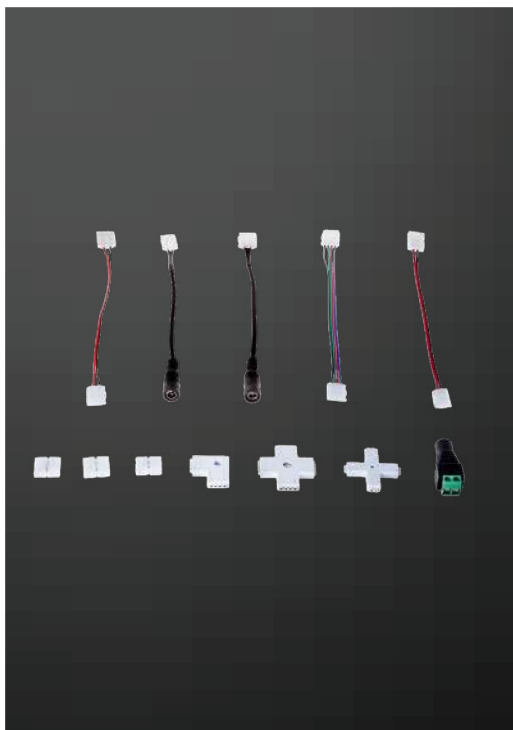

Strip Connectors

SKU	Description	Box Qty
2587	Flexible Connector – LED Strip 5050 RGB+White:	2500
2588	Flexible Connector – 5050 RGB+White With Pin:	2000
2589	Connector – LED Strip 5050 RGB+White:	3000
3500	Flexible Connector – LED Strip 3528:	100
3501	Flexible Connector – LED Strip 5050:	100
3502	Flexible Connector – LED Strip 5050 RGB:	100
3503	Connector – LED Strip 3528:	100
3504	Connector – LED Strip 5050:	1000
3505	Connector – LED Strip 5050 RGB:	1000
3507	Flexible Connector – LED Strip 3528 DC Female:	100
3508	Flexible Connector – LED Strip 5050 DC Female:	100
3512	Connector – LED Strip DC Female:	100