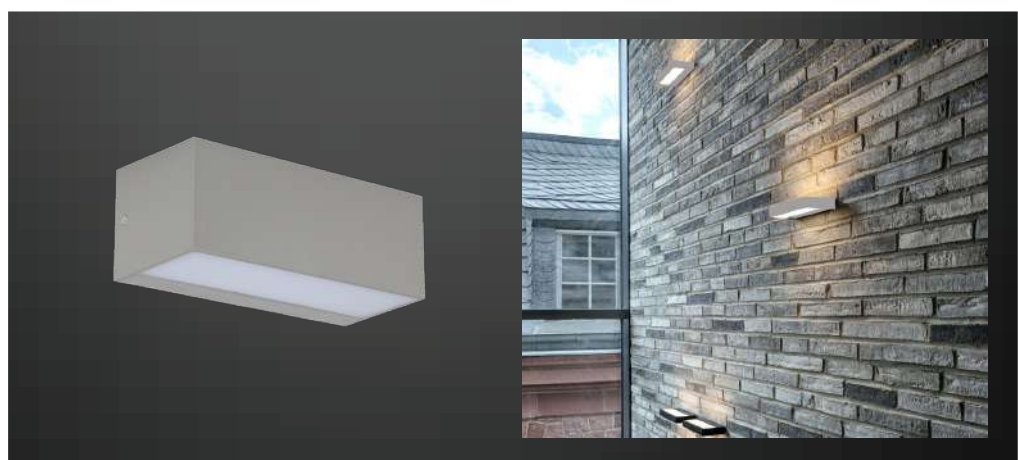

Model	SKU	Color	Watts	Lumen	Box Qty
<u>VT-8056</u>	8239 - 3000K WARM WHITE 8240 - 4000K DAY WHITE 8241 - 6400K WHITE	Grey	9W	400	20
<u>VT-8056-N</u>	218239 - 3000K WARM WHITE 218240 - 4200K DAY WHITE 218241 - 6500K WHITE	Grey	9w	850	20
<u>VT-8057</u>	8242 - 3000K WARM WHITE 8243 - 4000K DAY WHITE 8244 - 6400K WHITE	Grey	12W	600	20
<u>VT-8057-N</u>	218242 - 3000K WARM WHITE 218243 - 4200K DAY WHITE 218244 - 6500K WHITE	Grey	12w	1150	20