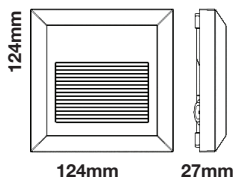

LED Step Lights

- AC:100-240V,50/60Hz
- PF: >0.5
- CRI: >80
- 55° Beam Angle
- IP Rating:IP65
- Body Type: PC

Model	SKU	Color	Watts	Lumen	Box Qty
VT-1152-W	1321 - 3000K WARM WHITE	White	2W	60	50
	1320 - 4000K DAY WHITE				
VT-1152-B	1323 - 3000K WARM WHITE	Black	2W	60	50
	1322 - 4000K DAY WHITE				
VT-1152-B-N	211323 - 3000K WARM WHITE	Black	2w	70	50
	211322 - 4000K DAY WHITE				
VT-1152-G	1325 - 3000K WARM WHITE	Grey	2W	60	50
	1324 - 4000K DAY WHITE				

LED Step Lights

- AC:100-240V,50/60Hz
- PF: >0.5
- CRI: >80
- 90° Beam Angle
- IP Rating:IP65
- Body Type: PC