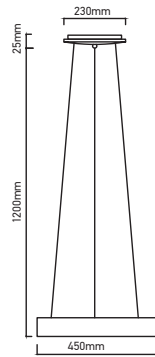

Model	SKU	Watts	Lumen
<u>VT-25-1-C</u>	3994 -3000K WARM WHITE	20w	1500

Pendant Light Surface

- AC:220-240V,50Hz
- CRI: >80
- 120° Beam Angle
- IP Rating:IP20
- Body Type: Iron+Acrylic
- Box Qty: 1

Built In **LED**

DIMMABLE
LIGHT CONTROL