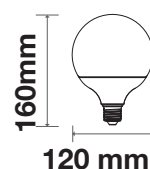

Model	SKU	Watts	EQUIV.W	Lumen	Box Qty
VT-242	20021 | 3000K WARM WHITE	22w	160	2650	20
	20022 | 4000K DAY WHITE				
	20023 | 6400K WHITE				
VT-242-N	2120021 | 3000K WARM WHITE	22W	155w	2600	20
	2120022 | 4000K DAY WHITE				
	2120023 | 6500K WHITE				

LED BULBS

LED Thermoplastic Bulbs

A decorative and efficient range of Candle, G45, P45, lamps for intricate light fittings in wall lamps, chandeliers and table lamps. This new generation of LED plastic bulbs includes our 9w to 18w A58, A65, and A80 lamps which are ideal for general purpose lighting at residential, commercial, and industrial areas.