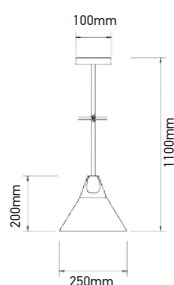

Wooden Top Iron Black

Model: VT-7525-B
SKU: 3762
Material: Iron+Wooden Top
Dimension: 250×400×1200mm
Box Qty: 8