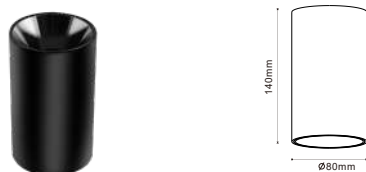

Surface Fitting Round-GU10

Model No: VT-882-RD-B   **Color:** Black+Black
SKU: 8999   **Dimension:** ø80×140mm
Base: GU10   **Cutting Size:** NA
Material: Aluminium + PC   **Box Qty:** 50