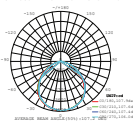

LUMINOUS INTENSITY DISTRIBUTION DIAGRAM

① METER WIRE

Model	SKU	Watts	Lumen	Box Qty
<u>VT-106-W</u>	768 4000K DAY WHITE	100w	12000	4 pcs
<u>VT-106-W-N</u>	21768 4000K DAY WHITE	100w	11500	4 pcs

LUMINOUS INTENSITY DISTRIBUTION DIAGRAM