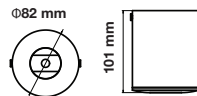

Fitting-Round-GU10

Model No:	<u>VT-711-W-RD</u>	Color:	White
SKU:	3669	Dimension:	82×101mm
Base:	GU10	Cutting Size:	N/A
Material:	Zinc Alloy+Ferrum	Box Qty:	50