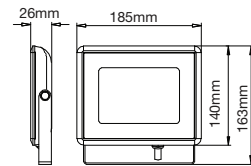

Model	SKU	Watts	Lumen	Box Qty
VT-4031B	5952 - 3000K WARM WHITE	30w	2550	20
	5953 - 4000K DAY WHITE			
	5954 - 6500K WHITE			
VT-4031B-N	215952 - 3000K WARM WHITE	30w	2510	20
	215953 - 4000K DAY WHITE			
	215954 - 6500K WHITE