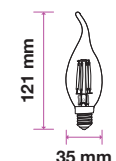

Model	SKU	Watts	EQUIV.W	Lumen	Box Qty
VT-1937	4479 - 6400K WHITE	4w	40w	400	100