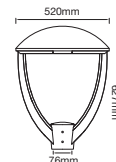

Model	SKU	Watts	Lumen	Box Qty
VT-105	783 | 4000K DAY WHITE	100w	13000	1 pcs