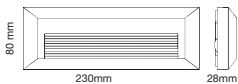

LED Step Lights

- AC:100-240V,50/60Hz
- PF: >0.5
- CRI: >80
- 55° Beam Angle
- IP Rating:IP65
- Body Type: PC

Model	SKU	Color	Watts	Lumen	Box Qty
VT-1162-W	1327 - 3000K WARM WHITE	White	3W	110	50
	1326 - 4000K DAY WHITE				
VT-1162-W-N	211326 - 4000K DAY WHITE	White	3w	110	50
VT-1162-B	1329 - 3000K WARM WHITE	Black	3W	110	50
	1328 - 4000K DAY WHITE				
VT-1162-B-N	211329 - 3000K WARM WHITE 211328 - 4000K DAY WHITE	Black	3w	110	50
VT-1162-G	1331 - 3000K WARM WHITE	Grey	3W	110	50
	1330 - 4000K DAY WHITE				
VT-1162-G-N	211331 - 3000K WARM WHITE 211330 - 4000K DAY WHITE	Grey	3w	110	50

LED Step Lights

- AC:100-240V,50/60Hz
- PF: >0.5
- CRI: >80
- 55° Beam Angle
- IP Rating:IP65
- Body Type: PC