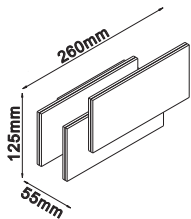

LED Wall Lights

- AC:100-240V,50/60Hz
- PF: >0.5
- CRI: >80
- 360° Beam Angle
- IP Rating:IP20
- Body Type: Aluminium+Acrylic

Model	SKU	Color	Watts	Lumen	Box Qty
VT-712-W	8202 - 3000K WARM WHITE	White	12W	1100	20
	8203 - 4000K DAY WHITE				
VT-712-W-N	218202 - 3000K WARM WHITE	White	11w	1368	20
VT-712-B	8204 - 3000K WARM WHITE	Black	12W	1100	20
	8205 - 4000K DAY WHITE				
VT-712-B-N	218204 - 3000K WARM WHITE	Black	11w	1368	20
VT-712-G	8206 - 3000K WARM WHITE	Grey	12W	1100	20
	8207 - 4000K DAY WHITE				

Adjustable LED Wall Lights

- AC:220-240V,50/60Hz
- PF: >0.5
- CRI: >80
- Adjustable 5°-90° Beam Angle
- IP Rating:IP44
- Body Type: Aluminium