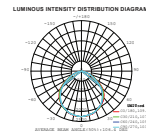

Model	SKU	Watts	Lumen	Box Qty
<u>VT-56-G</u>	764 | 4000K DAY WHITE 765 | 6400K WHITE	50w	6000	8 pcs
<u>VT-56-G-N</u>	21764 | 4000K DAY WHITE 21765 | 6500K WHITE	50w	5750	8 pcs