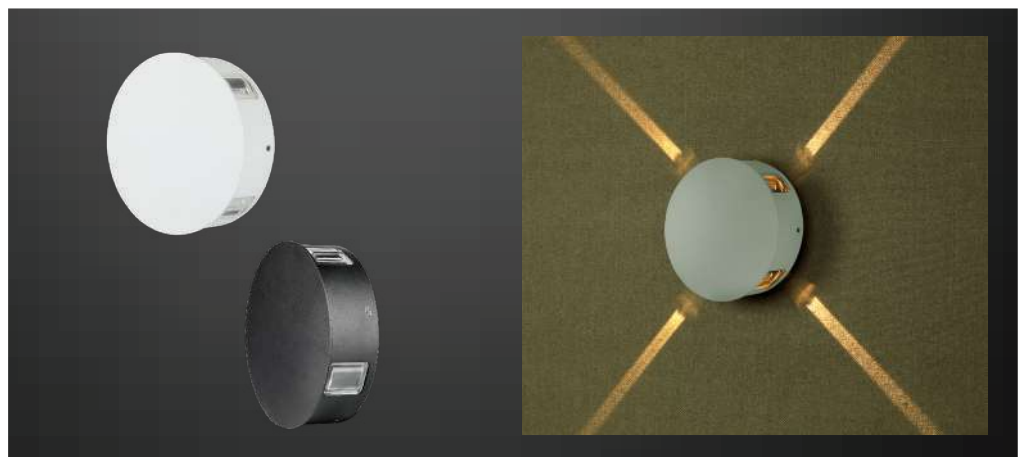

Model	SKU	Color	Watts	Lumen	Box Qty
VT-706-W	8213 - 3000K WARM WHITE	White	4W	440	20
	8214 - 4000K DAY WHITE				
VT-706-B	8215 - 3000K WARM WHITE	Black	4W	440	20
	8216 - 4000K DAY WHITE				
VT-706-B-N	218215 - 3000K WARM WHITE	Black	4w	428	20