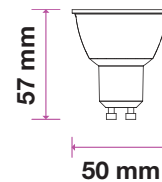

Model	SKU	Watts	EQUIV.W	Lumen	Box Qty
VT-271	878 | 3000K WARM WHITE	10w	70w	1000	200
	879 | 4000K DAY WHITE				
	880 | 6400K WHITE				
VT-271-N	21878 | 3000K WARM WHITE	10w	70w	1000	200
	21879 | 4000K DAY WHITE				
	21880 | 6500K WHITE