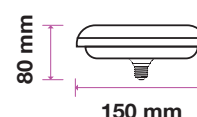

Model	SKU	Watts	EQUIV.W	Lumen	Box Qty
VT-216	213 | 3000K WARM WHITE	15w	85w	1200	20
	214 | 4000K DAY WHITE				
	215 | 6400K WHITE