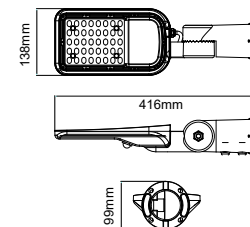

V-TAC®
INNOVATIVE LED LIGHTING

NEW

Model	SKU	Watts	Lumen	Box Qty
<u>VT-39ST-S</u>	20430 | 4000K DAY WHITE 20431 | 6500K WHITE	30w	3000	pcs

NEW