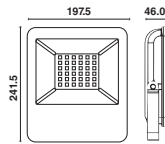

Model	SKU	Watts	Useful lumens	Box Qty
<u>VT-52</u>	20404 | 4000K DAY WHITE 20405 | 6500K WHITE	50w	6850	10 pcs