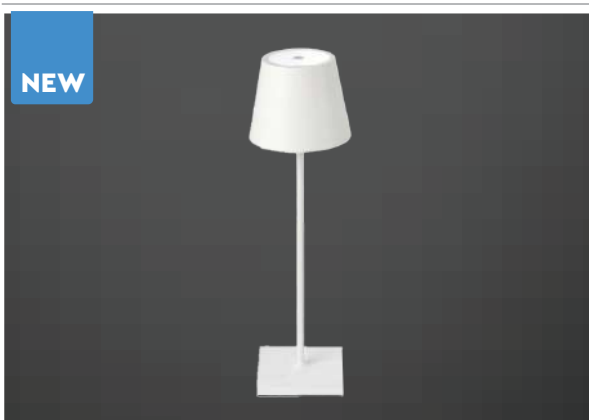

NEW

Rechargeable Desk Lamps

- 180° Beam Angle
- Body Type: Iron
- Unit Color: White

Model	SKU	Watts	Lumen	Box Qty
VT-7703-W	2885 - 3000K WARM WHITE	3W	70	12
	2886 - 4000K DAY WHITE