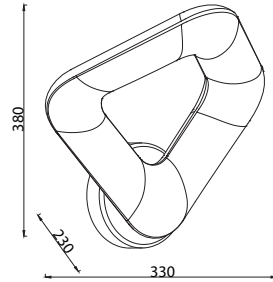

Wall Lamp TRIAC Dimmable

- AC:220-240V
- CRI: >80
- 120° Beam Angle
- IP Rating:IP20
- Body Type: PC + Iron
- Box Qty: 6

Model	SKU	Watts	Lumen
VT-7331	40091 - 3000K WARM WHITE	20w	1700