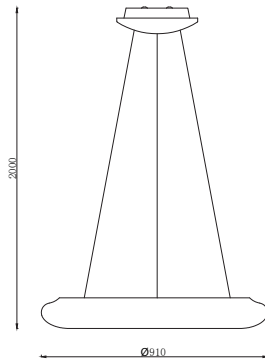

Designer Series TRIAC Dimmable

- AC:220-240V
- CRI: >80
- 120° Beam Angle
- IP Rating:IP20
- Body Type: PC + Iron
- Box Qty: 1

Model	SKU	Watts	Lumen
VT-7910	40101 - 3000K WARM WHITE	105w	6300