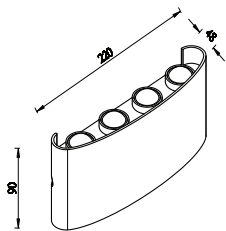

LED Up-Down Wall Lights

- AC:220-240V,50Hz
- PF: >0.6
- CRI: >80
- Up150° / Down150° Beam Angle
- IP Rating:IP54
- Body Type: Aluminium

Model	SKU	Color	Watts	Lumen	Box Qty
VT-848-B	8619 - 3000K WARM WHITE	Black	8W	800	20
	8620 - 4000K DAY WHITE				
VT-848-B-N	218619 - 3000K WARM WHITE	Black	8w	3000K-870 4200K-940	20
	218620 - 4200K DAY WHITE				
VT-848-W	8617 - 3000K WARM WHITE	White	8W	800	20
	8618 - 4000K DAY WHITE				
VT-848-W-N	218617 - 3000K WARM WHITE	White	8w	3000K-870 4000K-940	20
	218618 - 4000K DAY WHITE				

LED Wall Lights

- AC:220-240V,50/60Hz
- PF: >0.4
- CRI: >80
- 41° Beam Angle
- IP Rating:IP65
- Body Type: Nylon