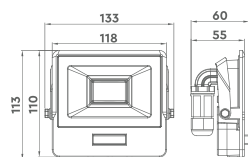

**SAMSUNG
LED**
Illuminated

V-TAC®
INNOVATIVE LED LIGHTING

NEW

Model	SKU	Watts	Lumen	Box Qty
<u>VT-118S-W</u>	20268 | 3000K WARM WHITE	10w	735	20 pcs
	20269 | 4000K DAY WHITE			
	20270 | 6500K WHITE			

NEW