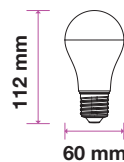

Microwave Sensor Bulb

- E27 Base
- A60 Shape
- AC:220-240V,50Hz
- 200° Beam Angle
- PF: >0.5
- CRI: >80

1. Auto Switch on at dusk and switches off at dawn.
2. Built-in Daylight Sensor
3. Automatically switches On when the room light is less
4. Light stays for 60 seconds upon detection of movement

MICROWAVE SENSOR BULB
8-10 meter detection range

Model	SKU	Watts	EQUIV.W	Lumen	Box Qty
VT-2219	2760 -3000K WARM WHITE	9w	60w	806	100
	2761 -4000K DAY WHITE				
	2762 -6400K WHITE				
VT-2211	2763 -3000K WARM WHITE	11w	75w	1055	100
	2764 -4000K DAY WHITE				
	2765 -6400K WHITE