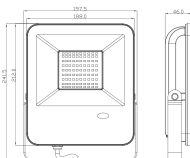

Model	SKU	Watts	Lumen	Box Qty
<u>VT-57</u>	20172 | 3000K WARM WHITE 20173 | 4000K DAY WHITE 20174 | 6500K WHITE	50w	5000	10 pcs

NEW