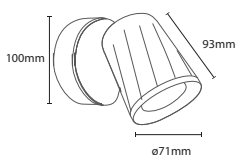

Model	SKU	Color	Watts	Lumen	Box Qty
<u>VT-806-W</u>	8250 - 3000K WARM WHITE 8252 - 4000K DAY WHITE	White	6W	480	24
<u>VT-806-W-N</u>	218250 - 3000K WARM WHITE 218252 - 4000K DAY WHITE	White	5W	3000K-540 4000K-580	24
<u>VT-806-B</u>	8251 - 3000K WARM WHITE 8253 - 4000K DAY WHITE	Black	6W	480	24
<u>VT-806-B-N</u>	218251 - 3000K WARM WHITE 218253 - 4000K DAY WHITE	Black	5W	3000K-540 4000K-580	24