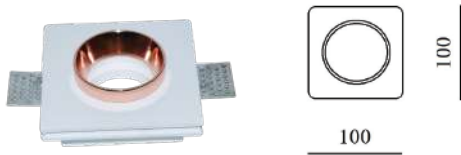

Fitting-Recessed-Matt Rose Gold-Square

Model No:	VT-866-GSQ	Color:	White+Matt Rose Gold
SKU:	3150	Dimension:	ø100×100mm
Base:	GU10	Cutting Size:	103×103mm
Material:	Gypsum with metal	Box Qty:	30