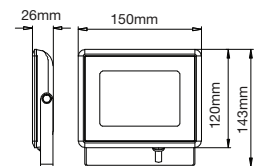

Model	SKU	Watts	Box Qty
VT-4021	5991 - GREEN	20w	20
	5992 - RED		
	5993 - BLUE