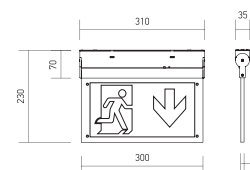

LED EMERGENCY LIGHTS

LED Exit Light – Surface

- IP20
- PC body
- 3 Stickers
- 16 SMD LEDs
- AC:220–240V,50/60Hz
- Wall/Ceiling Installation
- Ni-Cd 3.6V,900mAh Battery
- 12-hour Charging Time
- Green Light Indicator Test Button
- 3 Way Legend Available
- Mode Of Operation Maintained
- >3-hour Emergency Operation Time
- 24 Meters Viewing Distance From Both Sides

Model	SKU	Watts	Lumen	Box Qty
<u>VT-519-S-12</u>	836 – 6000K WHITE	2w	140lm	10

LED EMERGENCY LIGHTS

LED Exit Light-Recessed

- IP20
- PC body
- 3 Stickers
- 16 SMD LEDs
- AC:220–240V,50/60Hz
- Recessed/Ceiling Installation
- Ni-Cd 3.6V,900mAh Battery
- 12-hour Charging Time
- Green Light Indicator Test Button
- 3 Way Legend Available
- Mode Of Operation Maintained
- >3-hour Emergency Operation Time
- 24 Meters Viewing Distance From Both Sides

Model	SKU	Watts	Lumen	Box Qty
<u>VT-522-S-12</u>	835 – 6000K WHITE	2w	140lm	10