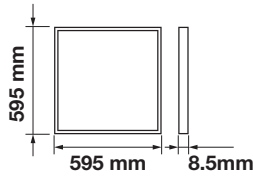

LED BIG PANELS

Big Panels-60×60-Lifud Driver

- AC:220-240V,50/60Hz
- PF: >0.9
- CRI: >80
- 120° Beam Angle
- On/Off: >10000
- Life span:20,000-hour
- Body Type: Aluminium+PS+PP
- Dimension :595×595×8.5mm

LIFUD
Driver

Model	SKU	Watts	Lumen	Size	Box Qty
<u>VT-6236</u>	8082 - 4000K DAY WHITE 8081 - 6400K WHITE	36w Single pack	3240	595×595×8.5mm	6
<u>VT-6242</u> NEW	216621 - 6500K WHITE	40w	4400	595×595×8.5mm	6

LED BIG PANELS

Surface/Recessed Panel-60×60

- AC:200-240V,50/60Hz
- PF: >0.9
- CRI: >80
- 120° Beam Angle
- On/Off: >10000
- Life span:20,000-hour
- Body Type: FE+PP
- Dimension :595×595×29mm