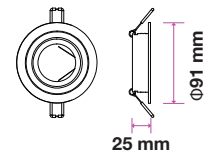

Recessed Fitting GU10

Model No:	<u>VT-782RD-B</u>	Color:	Black
SKU:	<u>8936</u>	Dimension:	Ø91×25mm
Base:	1XGU10	Cutting Size:	Ø75mm
Material:	Aluminium	Box Qty:	100