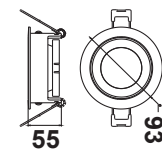

Recessed Fitting GU10

NEW

Model No:	<u>VT-925-B</u>	Color:	Black
SKU:	6637	Dimension:	93×55mm
Base:	GU10	Cutting Size:	83mm
Material:	PC	Box Qty:	50