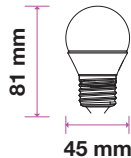

Model	SKU	Watts	EQUIV.W	Lumen	Box Qty
VT-2224	2772 -RGB+3000K	3.5w	30w	320	200
	2773 -RGB+4000K				
	2774 -RGB+6400K