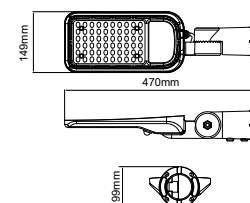

Model	SKU	Watts	Lumen	Box Qty
<u>VT-59ST-S</u>	20432 | 4000K DAY WHITE 20433 | 6500K WHITE	50w	5000	pcs

NEW