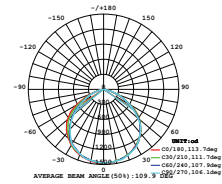

LUMINOUS INTENSITY DISTRIBUTION DIAGRAM

① METER WIRE

Model	SKU	Watts	Lumen	Box Qty
<u>VT-50-1-W</u>	952 | 6400K WHITE	50w	4000	8 pcs