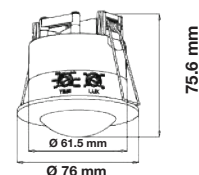

Sensor Type:	Infrared	Ambient Light:	<3-2000LUX(adjustable)
Colour:	White	Voltage:	AC:220-240V,50/60Hz
Body Type:	PC	Dimension:	76×75.6mm
IP Rating:	IP20	Time Delay:	Min. 10sec±3sec, Max. 15min±2min
Detection Range:	360°	Box Qty:	50
Detection Distance:	Max. 6m(<24°C)	Rated Load:	Max 300W(LED)