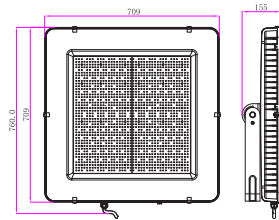

LUMINOUS INTENSITY DISTRIBUTION DIAGRAM

Model	SKU	Watts	Lumen	Box Qty
<u>VT-405</u>	964 4000K DAY WHITE	400w	48000	1 pcs
	965 6400K WHITE			

LUMINOUS INTENSITY DISTRIBUTION DIAGRAM

① METER WIRE

Model	SKU	Watts	Lumen	Box Qty
<u>VT-505</u>	966 4000K DAY WHITE 967 6400K WHITE	500w	60000	1 pcs