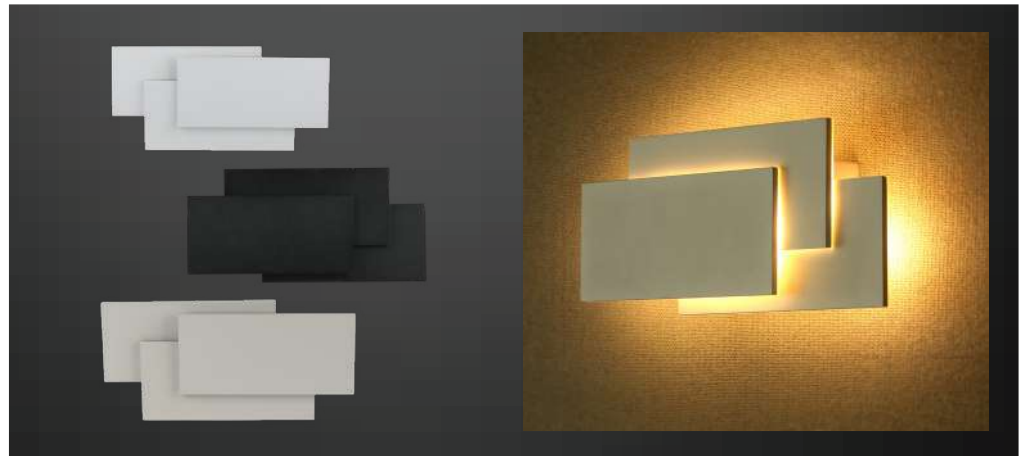

LED Wall Lights

- AC:100-240V,50/60Hz
- PF: >0.5
- CRI: >80
- 360° Beam Angle
- IP Rating:IP20
- Body Type: Aluminium+Acrylic

Model	SKU	Color	Watts	Lumen	Box Qty
VT-712-W	8202 - 3000K WARM WHITE	White	12W	1100	20
	8203 - 4000K DAY WHITE				
VT-712-W-N	218202 - 3000K WARM WHITE	White	11w	1368	20
VT-712-B	8204 - 3000K WARM WHITE	Black	12W	1100	20
	8205 - 4000K DAY WHITE				
VT-712-B-N	218204 - 3000K WARM WHITE	Black	11w	1368	20
VT-712-G	8206 - 3000K WARM WHITE	Grey	12W	1100	20
	8207 - 4000K DAY WHITE				

Adjustable LED Wall Lights

- AC:220-240V,50/60Hz
- PF: >0.5
- CRI: >80
- Adjustable 5°-90° Beam Angle
- IP Rating:IP44
- Body Type: Aluminium