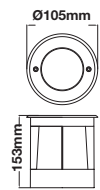

Model	SKU	Watts	Lumen	Box Qty
VT-7681	8622 - 4000K DAY WHITE	12w	750	12
VT-7681-N	218622 - 4000K DAY WHITE	10w	850	12