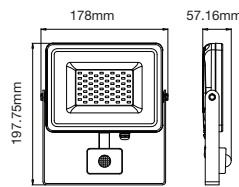

① METER WIRE

Model	SKU	Watts	Lumen	Box Qty
VT-10-S-W	433 | 3000K WARM WHITE	10w	800	20 pcs
	434 | 4000K DAY WHITE			
	435 | 6400K WHITE			

① METER WIRE

Model	SKU	Watts	Lumen	Box Qty
VT-20-S-W	448 | 3000K WARM WHITE	20w	1600	20 pcs
	449 | 4000K DAY WHITE			
	450 | 6400K WHITE			

① METER WIRE

Model	SKU	Watts	Lumen	Box Qty
VT-30-S-W	457 | 3000K WARM WHITE	30w	2400	20 pcs
	458 | 4000K DAY WHITE			
	459 | 6400K WHITE			

① METER WIRE

Model	SKU	Watts	Lumen	Box Qty
VT-50-S-W	466 | 3000K WARM WHITE	50w	4000	10 pcs
	467 | 4000K DAY WHITE			
	468 | 6400K WHITE