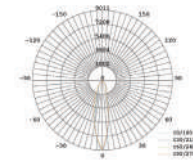

Track Light-Color Changing

- AC:220-240V,50/60Hz
- PF: >0.9
- CRI: >95
- 20° ~ 60° (Adjustable) Beam Angle
- LED Type :COB
- Body Type: Aluminium

Model	SKU	Watts	Lumen	Box Qty
<u>VT-4745-W</u>	1412 - 3 IN 1	35w	3000	8

Track Light-Black-White Body

- AC:220-240V,50/60Hz
- PF: >0.9
- CRI: >80
- 24° Beam Angle
- LED Type :COB
- Body Type: Aluminium

Model	SKU	Watts	Lumen	Box Qty
<u>VT-4512</u>	1333 - 4000K DAY WHITE 1334 - 6000K WHITE	10w	800	40

Track Light-Black-White Body

- AC:220-240V,50/60Hz
- PF: >0.9
- CRI: >80
- 24° Beam Angle
- LED Type :COB
- Body Type: Aluminium

Model	SKU	Watts	Lumen	Box Qty
<u>VT-4528</u>	1337 - 6000K WHITE	25w	2100	20

Track Light-Black-White Body

- AC:220-240V,50/60Hz
- PF: >0.9
- CRI: >80
- 24° Beam Angle
- LED Type :COB
- Body Type: Aluminium

Model	SKU	Watts	Lumen	Box Qty
<u>VT-4537</u>	1338 - 3000K WARM WHITE 1340 - 6000K WHITE	35w	2850	10