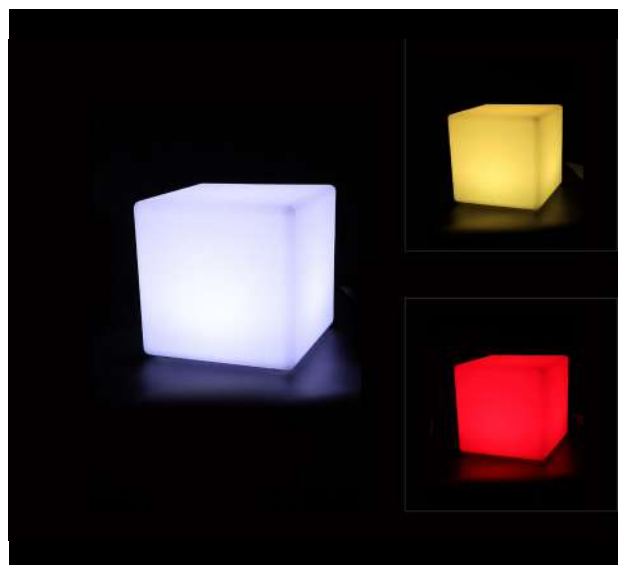

Model	SKU	Watts	Lumen
VT-7810	40231 - RGB	3w	54

Cube Light

- Lithium Battery 3600mAh
- IP Rating:IP54
- Dimension: 400×400×400mm
- Body Type: LLDPE
- Box Qty: 1

BATTERY
RECHARGEABLE

Model	SKU	Watts	Lumen
VT-7811	40241 - RGB	3w	108