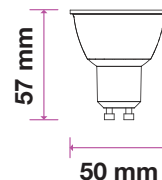

Model	SKU	Watts	EQUIV.W	Lumen	Box Qty
VT-275	108 | 3000K WARM WHITE	5w	40w	380	192
	797 | 4000K DAY WHITE				
	511 | 6400K WHITE				
VT-275-N	21108 | 3000K WARM WHITE	4.5W	50w	345	200
	21797 | 4000K DAY WHITE				
	21511 | 6500K WHITE