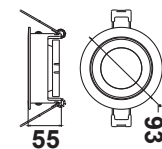

Recessed Fitting GU10

NEW

Model No:	<u>VT-925-W</u>	Color:	White
SKU:	6636	Dimension:	93×55mm
Base:	GU10	Cutting Size:	83mm
Material:	PC	Box Qty:	50