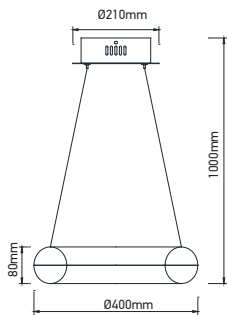

Chandelier Series

- AC:100-240V,50Hz
- PF: >0.9
- CRI: >80
- 120° Beam Angle
- IP Rating:IP20
- Body Type: Steel+PC

Model	SKU	Watts	Lumen	Dimension	Box Qty
<u>VT-40-1</u>	3874 - 3000K WARM WHITE	40w	2800	400X210X1000mm	1

Chandelier-3 Step

- AC:100-240V,50Hz
- PF: >0.9
- CRI: >80
- 120° Beam Angle
- IP Rating:IP20
- Body Type: Acrylic+Aluminium