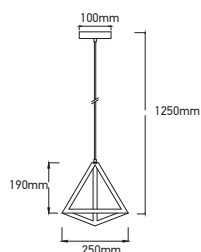

Model: VT-7161-CG
SKU: 3833
Material: Metal
Dimension: 225×225×1250mm
Box Qty: 10

Geometric Series Gold Canopy

Model: VT-7141-CG
SKU: 3831
Material: Metal
Dimension: 250×190×1250mm
Box Qty: 8

Geometric Series Black Canopy