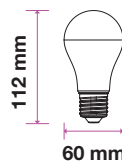

Model	SKU	Watts	EQUIV.W	Lumen	Box Qty
VT-2119	7317 - 3 IN 1	9w	60w	806	100