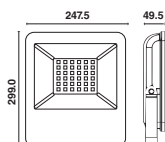

Model	SKU	Watts	Useful lumens	Box Qty
<u>VT-100185</u>	20453 | 4000K DAY WHITE 20454 | 6400K WHITE	100w	15750	4 pcs

NEW