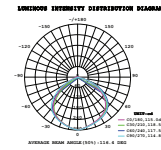

Model	SKU	Watts	Lumen	Box Qty
VT-10-B	424 | 3000K WARM WHITE	10w	800	20 pcs
	425 | 4000K DAY WHITE			
	426 | 6400K WHITE