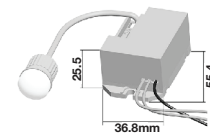

Microwave Sensor

VT-8077

SKU: 1446

Sensor Type: Microwave
Colour: White
Body Type: Plastic
IP Rating: IP20
Detection Range: 360°
Detection Distance: 1-8m(radius) Adjustable

Ambient Light: 0<3-2000LUX(Adjustable)
Voltage: AC:220-240V,50/60Hz
Dimension: 80.7×42.1×43.8mm
Time Delay: Min. 10sec±3sec, Max.12min±1min
Box Qty: 100
Rated Load: Max 300W(LED)