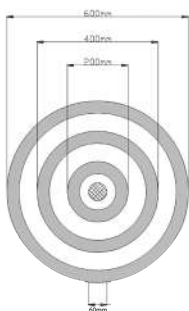

Model	SKU	Watts	Lumen	Dimension	Box Qty
<u>VT-85-3</u>	3910 - 3000K WARM WHITE 3911 - 4000K DAY WHITE	85w	6400	200×400×600mm	1