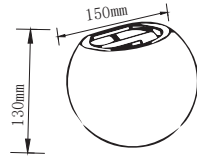

Concrete Wall Fitting

Model No:	<u>VT-891D</u>	Color:	Dark Grey
SKU:	8690	Dimension:	150×130×130mm
Base:	G9	Cutting Size:	N/A
Material:	Concrete	Box Qty:	12