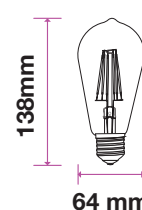

120
lm/W

3 YEAR
WARRANTY

Model	SKU	Watts	EQUIV.W	Lumen	Box Qty
VT-276	290 | 2200K WARM WHITE	6w	55w	725	50

LED BULBS

LED Clear Filament

V-TAC's decorative and efficient LED filament range also comes in an elegant, clear glass body for a classic vintage design in A60, candle, and globe shapes that can replace 35 to 60-watt traditional filament bulbs.