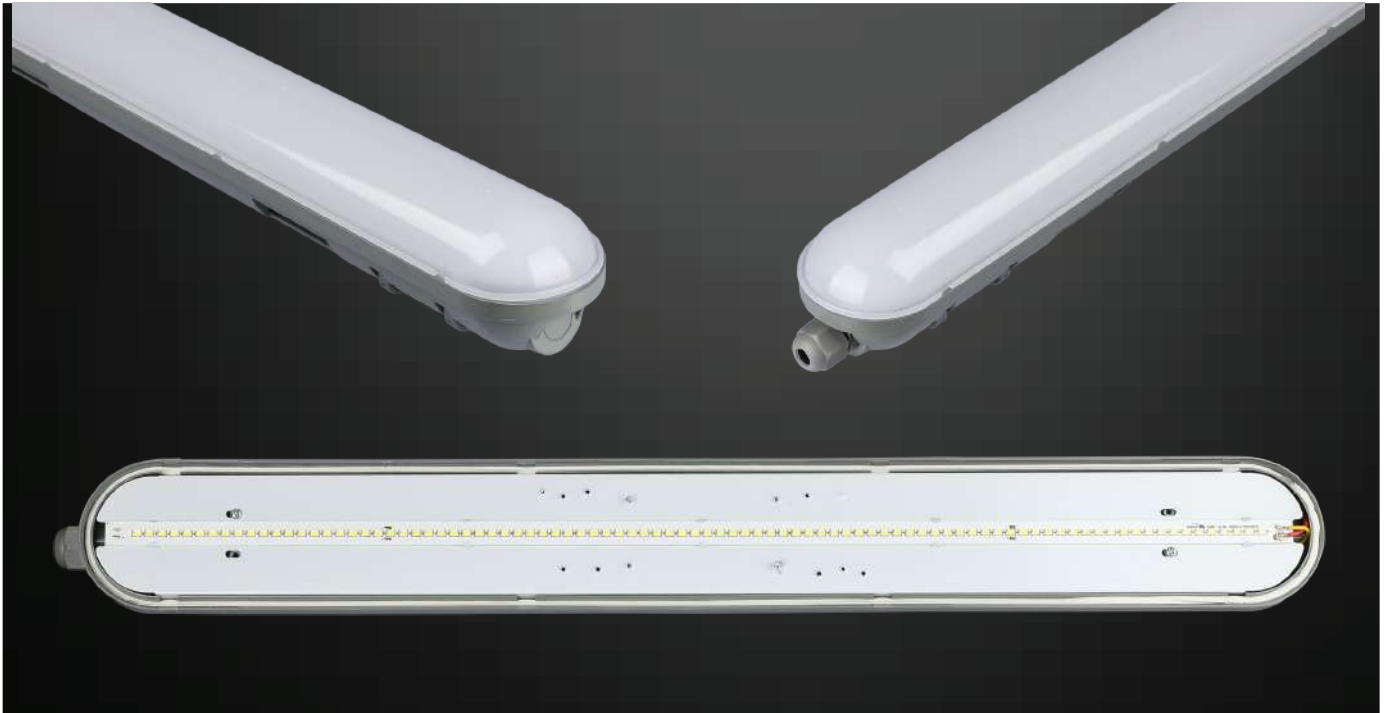

LED BATTEN FITTINGS | Waterproof Fitting F Series

- AC:200-240V,50Hz
- PF: >0.9
- CRI: >70
- 120° Beam Angle
- On/Off: >10,000
- Life span:20,000-hour
- Body Type: Plastic+ABS
- Dimension :600×76×66mm

Model	SKU	Watts	Lumen	Dimension	Box Qty
<u>VT-6048</u>	6198 - 4500K DAY WHITE 6199 - 6000K WHITE	18w	1440		12
<u>VT-6048-N</u>	216198 - 4000K DAY WHITE	18w	1900		12
<u>VT-1248</u>	6200 - 4500K DAY WHITE 6201 - 6000K WHITE	36w	2880		12
<u>VT-1548</u>	6184 - 4500K DAY WHITE 6185 - 6000K WHITE	48w	3840		12