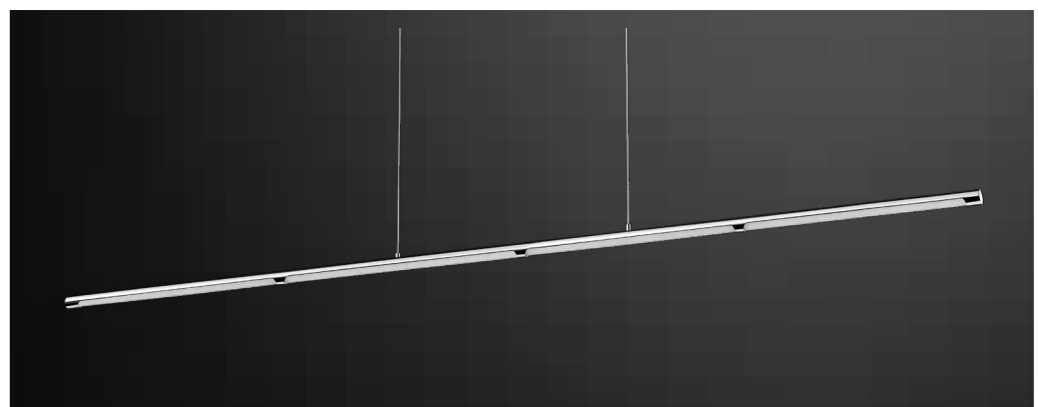

Model	SKU	Watts	Lumen	Box Qty
<u>VT-7036</u>	3892 - 4000K DAY WHITE	36w	2700	12