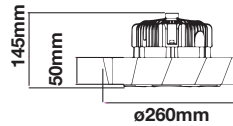

120
lm/W

Model	SKU	Watts	Lumen	Box Qty
<u>VT-9-106</u>	585 | 4000K DAY WHITE	100w	12000	1 pcs