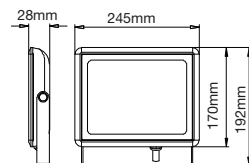

Model	SKU	Watts	Lumen	Box Qty
VT-4051W	5961 - 3000K WARM WHITE	50w	4250	10
	5962 - 4000K DAY WHITE			
	5963 - 6500K WHITE			
VT-4051W-N	215961 - 3000K WARM WHITE	50w	4300	10
	215962 - 4000K DAY WHITE			
	215963 - 6500K WHITE