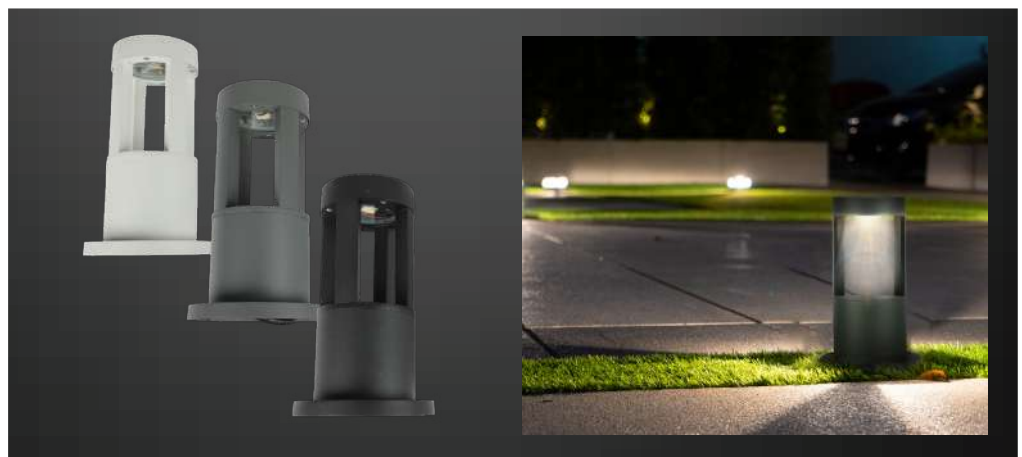

Model	SKU	Color	Watts	Lumen	Box Qty
VT-830-W	8316 - 3000K WARM WHITE 8317 - 4000K DAY WHITE 8318 - 6400K WHITE	White	10W	450	8
VT-830-G	8319 - 3000K WARM WHITE 8320 - 4000K DAY WHITE 8321 - 6400K WHITE	Grey	10W	450	8
VT-830-B	8322 - 3000K WARM WHITE 8323 - 4000K DAY WHITE 8324 - 6400K WHITE	Black	10W	450	8