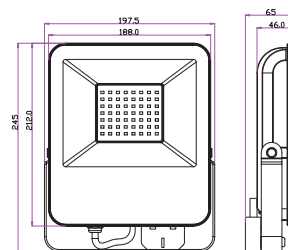

WIDE VOLTAGE
100-265V

1.5
METER
WIRE

IP65
RATING

Model	SKU	Watts	Lumen	Plug	Box Qty
<u>VT-58</u>	20121 | 6400K WHITE	50w	5000	BS Plug	10 pcs
<u>VT-108</u>	20122 | 6400K WHITE	100w	10000	BS Plug	4 pcs
<u>VT-108-N</u>	2120122 | 6400K WHITE	100w	9400	BS Plug	4 pcs

*Suitable for use up to 10–12 hours daily, constant use of the product will void the warranty.

LED FLOODLIGHTS
www.v-tac.eu | www.vtacexports.com