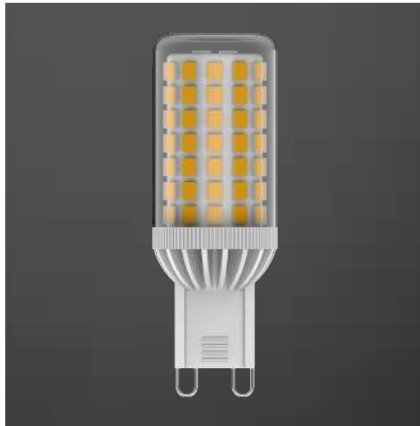

Capsules-G9

- G9 Base
- Shape
- AC:200-240V,50/60Hz
- 300° Beam Angle
- PF: >0.4
- CRI: >80

Model	SKU	Watts	EQUIV.W	Lumen	Box Qty
VT-2175D	7431 - 6400K WHITE	5w	50w	500	600
VT-2175D-N	217429 - 3000K WARM WHITE 217431 - 6500K WHITE	5w	50w	500	600