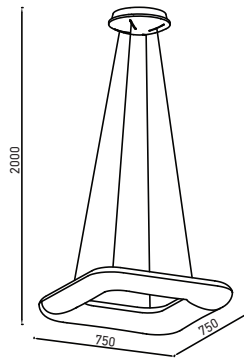

GALLERY

V-TAC®
INNOVATIVE LED LIGHTING

Designer Series Color Changing

- AC:220-240V,50Hz
- CRI: >80
- 120° Beam Angle
- IP Rating:IP20
- Body Type: PC
- Box Qty: 1

Model	SKU	Watts	Lumen
<u>VT-7751</u>	3964 -3IN1	80w	6600