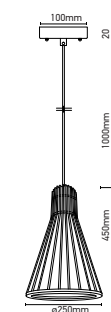

Wooden Pendant

Model: VT-3450
SKU: 40501
Material: Wooden
Dimension: Ø350xH450mm
Box Qty: 1