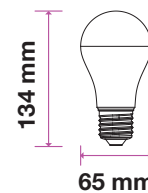

**5 YEAR
WARRANTY**

Model	SKU	Watts	EQUIV.W	Lumen	Box Qty
VT-2315	2812 | 3000K WARM WHITE	15W	150w	2452lm	100
	2813 | 4000K DAY WHITE				
	2814 | 6400K WHITE