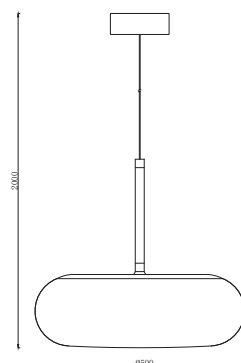

Designer Series TRIAC Dimmable

- AC:220-240V
- CRI: >80
- 120° Beam Angle
- IP Rating:IP20
- Body Type: PC + Iron
- Box Qty: 1

Model	SKU	Watts	Lumen
VT-7502	40031 - 3000K WARM WHITE	40w	3200