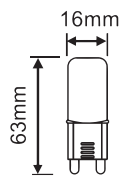

Model	SKU	Watts	EQUIV.W	Lumen	Box Qty
VT-2177	7432 - 3000K WARM WHITE	5.5w	50w	550	600