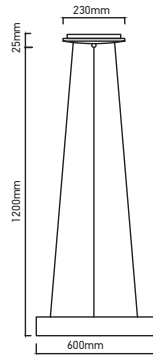

Pendant Light Surface

- AC:220-240V,50Hz
- CRI: >80
- 120° Beam Angle
- IP Rating:IP20
- Body Type: Iron+Acrylic
- Box Qty: 1

Built In **LED**

DIMMABLE
LIGHT CONTROL

Model	SKU	Watts	Lumen
<u>VT-32-1-B</u>	3996 -3000K WARM WHITE	30w	2250

Pendant Light Surface

- AC:220-240V,50Hz
- CRI: >80
- 120° Beam Angle
- IP Rating:IP20
- Body Type: Iron+Acrylic
- Box Qty: 1