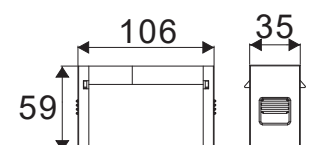

MAGNETIC
TRACK LIGHTS

V-TAC®
INNOVATIVE LED LIGHTING

MAGNETIC LINEAR SPOTLIGHT

- SMD LED Type
- DC:24V
- CRI: >90
- 30° Beam Angle
- 30,000-hour Lifespan
- Aluminium Body

3 YEAR
WARRANTY

UGR<19

Model	SKU	Watts	Lumen	Box Qty
<u>VT-4141</u>	7958 | 3000K WARM WHITE 7959 | 4000K DAY WHITE	1w	35	40

MAGNETIC LINEAR SPOTLIGHT

- SMD LED Type
- DC:24V
- CRI: >90
- 30° Beam Angle
- 30,000-hour Lifespan
- Aluminium Body

3 YEAR
WARRANTY

UGR<19

Model	SKU	Watts	Lumen	Box Qty
<u>VT-4143</u>	7960 | 3000K WARM WHITE 7961 | 4000K DAY WHITE	3w	240	36