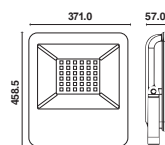

Model	SKU	Watts	Useful lumens	Box Qty
<u>VT-302</u>	20410 | 4000K DAY WHITE 20411 | 6500K WHITE	200w	27350	2 pcs