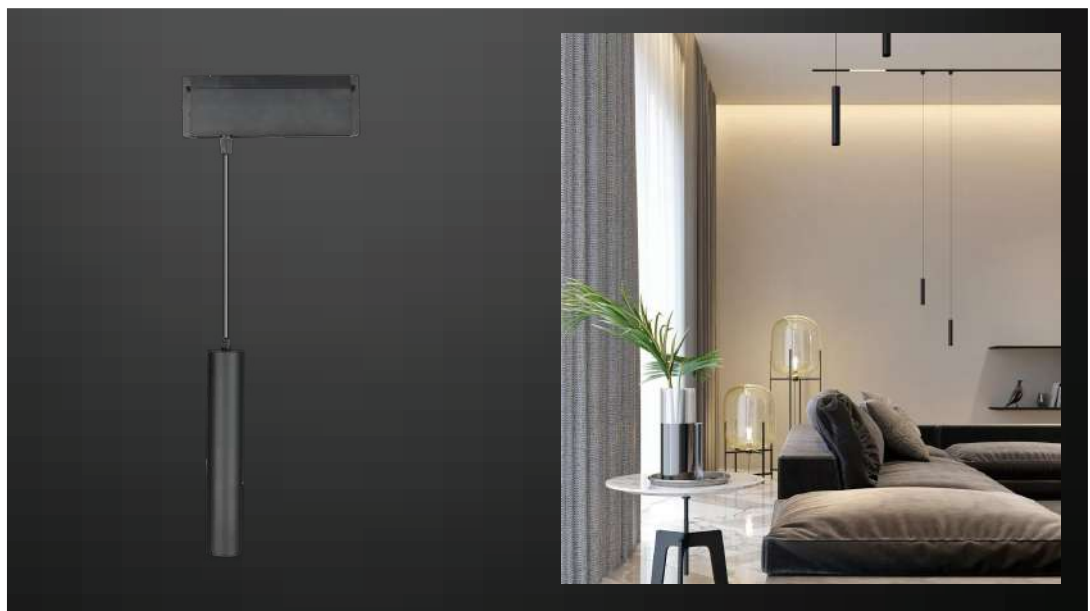

Model	SKU	Watts	Lumen	Box Qty
VT-4315	7968 | 3000K WARM WHITE 7969 | 4000K DAY WHITE	15w	1000	12