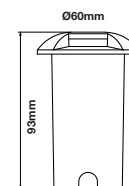

Model	SKU	Watts	Lumen	Box Qty
<u>VT-1171-W</u>	1469 - 3000K WARM WHITE 1471 - 6500K WHITE	1w	10	50
<u>VT-1171-W-N</u>	211469 - 3000K WARM WHITE	1w	50	50