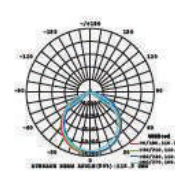

UFO-HIGH LUMEN-MEANWELL DRIVER

- AC:90-295V,50Hz
- PF: >0.9
- CRI: >80
- 120° Beam Angle
- Life span:50,000-hour
- Body Type: Die Cast Aluminium
- Dimension :Ø360mm

Model	SKU	Watts	Lumen	Box Qty
<u>VT-9500</u>	5607 - 4000K DAY WHITE 5608 - 6400K WHITE	500w	65000	1