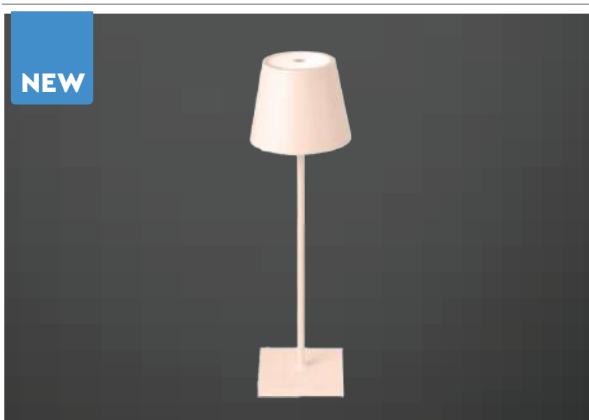

NEW

Rechargeable Desk Lamps

- 180° Beam Angle
- Body Type: Iron
- Unit Color: Gold

Model	SKU	Watts	Lumen	Box Qty
VT-7703-GD	2883 - 3000K WARM WHITE	3W	80	12
	2884 - 4000K DAY WHITE