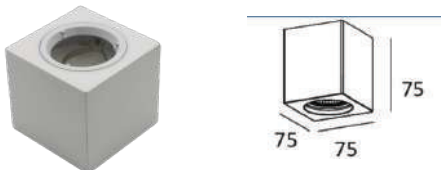

Fitting-Square-GU10

Model No:	<u>VT-716SQ</u>	Color:	White
SKU:	<u>3666</u>	Dimension:	75×75×75mm
Base:	GU10	Cutting Size:	N/A
Material:	Gypsum	Box Qty:	36

Fitting-Square-GU10

Model No:	<u>VT-765</u>	Color:	White
SKU:	<u>3651</u>	Dimension:	100×100×30mm
Base:	GU10	Cutting Size:	103×103mm
Material:	Gypsum	Box Qty:	30