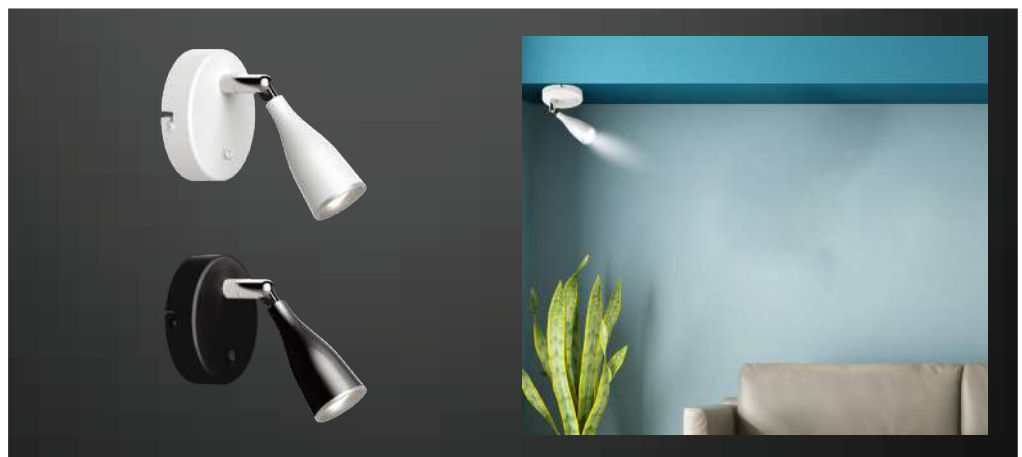

Model	SKU	Color	Watts	Lumen	Box Qty
<u>VT-805-N-W</u>	8675 - 3000K WARM WHITE	White	4.5W	360	24
	8677 - 4000K DAY WHITE				
<u>VT-805-N-W-N</u>	218675 - 3000K WARM WHITE	White	4.5W	3000K-410 4000K-420	12
	218677 - 4000K DAY WHITE				
<u>VT-805-N-B</u>	8676 - 3000K WARM WHITE	Black	4.5W	360	24
	8678 - 4000K DAY WHITE				
<u>VT-805-N-B-N</u>	218676 - 3000K WARM WHITE	Black	4.5W	3000K-410 4000K-420	12
	218678 - 4000K DAY WHITE