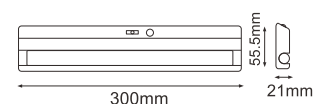

LED CABINET LIGHT

LED Cabinet Light

Enjoy the convenience of V-TAC's new LED cabinet lights with built-in PIR sensor. Ideal for wardrobes, bookshelves, drawers, and tool cabinets. Fully powered by batteries (3xAAA Battery not included), designed for a neat installation.

2 YEAR
WARRANTY

Model	SKU	Watts	Lumen	Box Qty
<u>VT-80</u>	813 | 4000K DAY WHITE	1.5w	80	50 pcs

LED CABINET LIGHT

LED Cabinet Light

Enjoy the convenience of V-TAC's new LED cabinet lights with built-in PIR sensor. Ideal for wardrobes, bookshelves, drawers, and tool cabinets. Fully powered by batteries (4xAAA Battery not included), designed for a neat installation.

5 YEAR
WARRANTY

Model	SKU	Watts	Lumen	Box Qty
<u>VT-81</u>	814 | 4000K DAY WHITE	1.5w	135	50 pcs