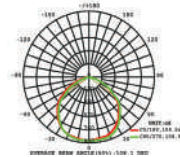

V-TAC®
INNOVATIVE LED LIGHTING

E Series-Black Body

- AC:220-240V,50Hz
- PF: >0.9
- CRI: >70
- 110° Beam Angle

Model	SKU	Watts	Lumen	Box Qty
VT-4021B	5946 - 3000K WARM WHITE	20w	1700	20
	5947 - 4000K DAY WHITE			
	5948 - 6500K WHITE			
VT-4021B-N	215946 - 3000K WARM WHITE	20w	1620	20
	215947 - 4000K DAY WHITE			
	215948 - 6500K WHITE			

E Series-Black Body

- AC:220-240V,50Hz
- PF: >0.9
- CRI: >70
- 110° Beam Angle

Model	SKU	Watts	Lumen	Box Qty
VT-4031B	5952 - 3000K WARM WHITE	30w	2550	20
	5953 - 4000K DAY WHITE			
	5954 - 6500K WHITE			
VT-4031B-N	215952 - 3000K WARM WHITE	30w	2510	20
	215953 - 4000K DAY WHITE			
	215954 - 6500K WHITE			

E Series-Black Body

- AC:220-240V,50Hz
- PF: >0.9
- CRI: >70
- 110° Beam Angle

Model	SKU	Watts	Lumen	Box Qty
VT-4051B	5958 - 3000K WARM WHITE	50w	4250	10
	5959 - 4000K DAY WHITE			
	5960 - 6500K WHITE			
VT-4051B-N	215958 - 3000K WARM WHITE	50w	4300	10
	215959 - 4000K DAY WHITE			
	215960 - 6500K WHITE			

E Series-Black Body

- AC:220-240V,50Hz
- PF: >0.9
- CRI: >70
- 110° Beam Angle

Model	SKU	Watts	Lumen	Box Qty
VT-40101B	5964 - 3000K WARM WHITE	100w	8500	5
	5965 - 4000K DAY WHITE			
	5966 - 6500K WHITE			
VT-40101B-N	215964 - 3000K WARM WHITE	100w	8700	10
	215965 - 4000K DAY WHITE			
	215966 - 6500K WHITE