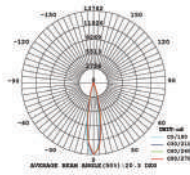

Model	SKU	Watts	Lumen	Box Qty
<u>VT-4615B</u>	1303 - 6400K WHITE	15w	1350	20