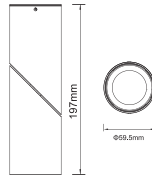

Surface Fitting GU10

Model No:	<u>VT-804-W</u>	Color:	White
SKU:	8946	Dimension:	Ø59.5×197mm
Base:	GU10	Cutting Size:	N/A
Material:	Aluminium	Box Qty:	20 Pcs