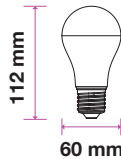

Model	SKU	Watts	EQUIV.W	Lumen	Box Qty
VT-2022	7121 - 2700K WARM WHITE	6w	40w	470	100
	7150 - 4000K DAY WHITE				
	7151 - 6400K WHITE				
VT-2022-N	217121 - 3000K WARM WHITE	4.8W	40w	470	100