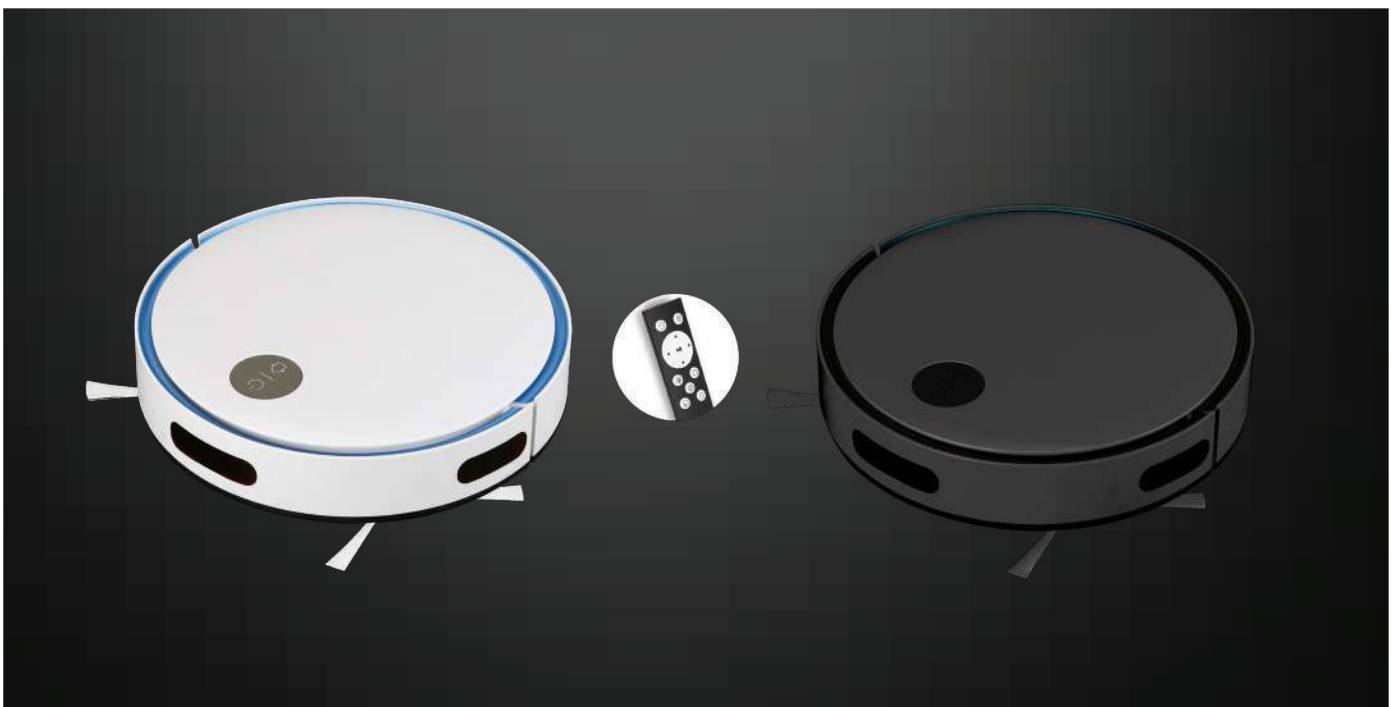

Robotic Vacuum Cleaner

- Automatic Robot Vacuum Cleaner
- Keep it Clean: Sweep, Dust & Vacuum
- Smart, Self-Programmed Cleaning Path Navigation
- Dustbin Capacity 430ml
- Construction Material: ABS Housing
- Preset Multi-Clean Modes: Auto, Spot, Edge
- Cleaning area coverage upto 120Sq. Meters
- One Button Operation & Auto-Start Activation
- 'Bag-less' Waste Bin Integrated HEPA Filter
- Anti-Fall / Anti-Collision Sensors
- Built-in Rechargeable Battery 14.4V Li-ion, 2000mAh
- Power Supply 120-240V (12V Power Adaptor)
- Dual Spinning Side Brushes Captures Dirt & Lifts Debris
- Works on Hardwood, Tile, Marble & Hard Carpet Floors
- Noise level less than 65db
- Suction Power Brusless Motor 800PA

MULTI CLEANER

Hardwood, Tile, Marble
& Hard Carpet Floors

SMART CLEAN

Smart, Self-Programmed
Cleaning Path Navigation

Model	SKU	Size	Box Qty
<u>VT-5522</u>	8659 BLACK 8660 WHITE+BLUE	315×315×76mm	4