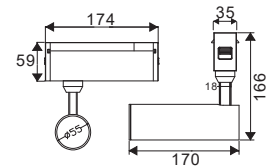

MAGNETIC SPOTLIGHT

- COB LED Type
- DC:24V
- CRI: >90
- 36° Beam Angle
- 30,000-hour Lifespan
- Aluminium Body

UGR<19

Model	SKU	Watts	Lumen	Box Qty
VT-4215	7966 | 3000K WARM WHITE 7967 | 4000K DAY WHITE	15w	900	16

MAGNETIC PENDANT LIGHT

- COB LED Type
- DC:24V
- CRI: >90
- 36° Beam Angle
- 30,000-hour Lifespan
- Aluminium Body

UGR<19

Model	SKU	Watts	Lumen	Box Qty
VT-4315	7968 | 3000K WARM WHITE 7969 | 4000K DAY WHITE	15w	1000	12