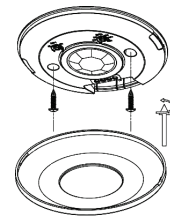

Infrared Sensor

VT-8027-B

SKU: 5087

Sensor Type: Infrared
Colour: Black
Body Type: PC
IP Rating: IP20
Detection Range: 360°
Detection Distance: Max. 8m(<24°C)

Ambient Light: <3-2000LUX(adjustable)
Voltage: AC:220-240V,50/60Hz
Dimension: 115×25mm
Time Delay: Min. 10sec±3sec, Max. 15min±2min
Box Qty: 50
Rated Load: Max 1000W(LED)

Infrared Sensor-Moving Head-IP44

VT-8028-W

SKU: 5088

Sensor Type: Infrared
Colour: White
Body Type: PC
IP Rating: IP44
Detection Range: 180°
Detection Distance: Max. 12m(<24°C)

Ambient Light: <3-2000LUX(adjustable)
Voltage: AC:220-240V,50/60Hz
Dimension: 445X345X19mm
Time Delay: Min. 10sec±3sec, Max. 15min±2min
Box Qty: 50
Rated Load: Max 400W(LED)