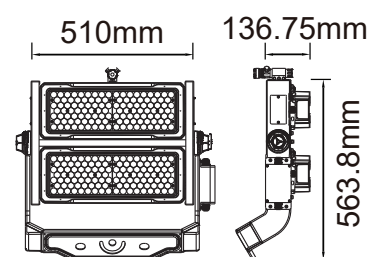

Model	SKU	Watts	Lumen	Beam Angle	Box Qty
<u>VT-503D</u>	496 | 4000K DAY WHITE	500w	60000	120°	1 pcs
<u>VT-502D</u>	497 | 4000K DAY WHITE	500w	60000	60°	1 pcs