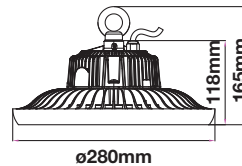

120
lm/W

Model	SKU	Watts	Lumen	Box Qty
<u>VT-9-100</u>	564 | 4000K DAY WHITE 565 | 6400K WHITE	100w	12000	4 pcs