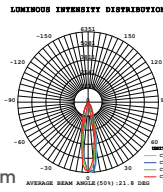

Model	SKU	Watts	Lumen	Box Qty
<u>VT-4535</u>	1235 - 5000K WHITE	33w	1800	8