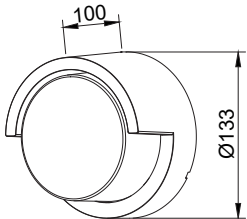

LED Wall Lights

- AC:220-240V,50/60Hz
- PF: >0.6
- CRI: >80
- 128° Beam Angle
- IP Rating:IP65
- Body Type: PC

Model	SKU	Color	Watts	Lumen	Box Qty
VT-831-CRD	8609 - 3000K WARM WHITE	Round	7W	400	20
VT-831-CRD-N	218609 - 3000K WARM WHITE	Round	7w	610	20
VT-831-CSQ	8610 - 3000K WARM WHITE	Square	7W	400	20
VT-831-CSQ-N	218610 - 3000K WARM WHITE	Square	7w	670	20

LED Wall Lights

- AC:220-240V,50/60Hz
- PF: >0.5
- CRI: >80
- 128° Beam Angle
- IP Rating:IP65
- Body Type: PC