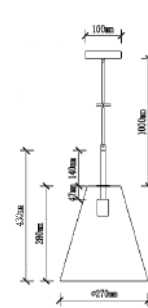

Wooden Pendant

Model: VT-4280
SKU: 40541
Material: Wooden
Dimension: Ø440xH280mm
Box Qty: 1

Diamond Cut Glass Black

Model: VT-7350-HB
SKU: 3880
Material: Glass+Metal
Dimension: 330x260x1000mm
Box Qty: 8

Wooden Pendant

Model: VT-4453
SKU: 40551
Material: Wooden
Dimension: Ø450xH450mm
Box Qty: 1

Designer Glass Transparent

Model: VT-7254
SKU: 3882
Material: Glass+Metal
Dimension: Ø250x230x1000mm
Box Qty: 8

Diamond Cut Glass Transparent

Model: VT-7350-HT
SKU: 3879
Material: Glass+Metal
Dimension: Ø330x260x1000mm
Box Qty: 8

Designer Glass Transparent

Model: VT-7305
SKU: 3881
Material: Glass
Dimension: Ø270x1280mm
Box Qty: 4