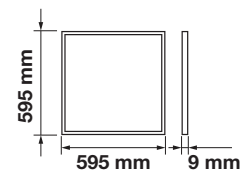

LED PANELS

PRO 60×60 High Lumen

- IP20 Rating.
- SMD-Samsung Chip
- 5 Years Warranty
- AC:200–240V, 50/60Hz
- Body Type: Aluminium
- 110° Beam Angle
- CRI >80
- PF>0.9
- 30,000-hour lifespan
- On/Off Cycle >15000

Model	SKU	Watts	Lumen	Box Qty
<u>VT-629-1</u>	20419 | 4000K DAY WHITE	29w	3480	6 pcs

LED PANELS

PRO 60×60

- IP20 Rating.
- SMD-Samsung Chip
- 5 Years Warranty
- AC:200–240V, 50/60Hz
- Body Type: Aluminium
- 110° Beam Angle
- CRI >80
- PF>0.9
- 30,000-hour lifespan
- On/Off Cycle >15000

Model	SKU	Watts	Lumen	Box Qty
<u>VT-645-1</u>	20421 | 4000K DAY WHITE 20420 | 6400K WHITE	45w	4830	6 pcs