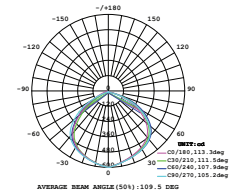

LUMINOUS INTENSITY DISTRIBUTION DIAGRAM

Model	SKU	Watts	Lumen	Box Qty
VT-20-S-W	448 | 3000K WARM WHITE	20w	1600	20 pcs
	449 | 4000K DAY WHITE			
	450 | 6400K WHITE