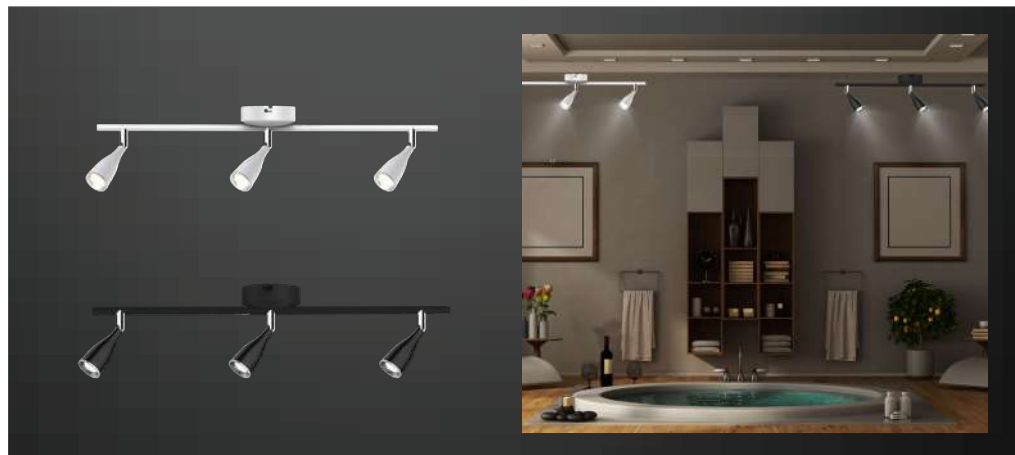

LED Tripple Head Wall Lights

- AC:220-240V,50/60Hz
- PF: >0.5
- CRI: >80
- 100° Beam Angle
- IP Rating:IP20
- Body Type: Plastic+Metal

Model	SKU	Color	Watts	Lumen	Box Qty
<u>VT-813-W</u>	8270 - 3000K WARM WHITE 8272 - 4000K DAY WHITE	White	13.5W	1080	12
<u>VT-813-W-N</u>	218270 - 3000K WARM WHITE 218272 - 4000K DAY WHITE	White	13.5W	3000K-1230 4000K-1260	12
<u>VT-813-B</u>	8271 - 3000K WARM WHITE 8273 - 4000K DAY WHITE	Black	13.5W	1080	12
<u>VT-813-B-N</u>	218271 - 3000K WARM WHITE 218273 - 4000K DAY WHITE	Black	13.5W	3000K-1230 4000K-1260	12

LED Single Head Wall Lights

- AC:220-240V,50/60Hz
- PF: >0.5
- CRI: >80
- 100° Beam Angle
- IP Rating:IP20
- Body Type: Plastic+Metal