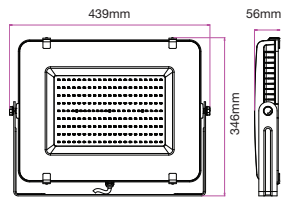

V-TAC®
INNOVATIVE LED LIGHTING

① METER WIRE

Model	SKU	Watts	Lumen	Box Qty
VT-150-W	478 | 3000K WARM WHITE	150w	12000	2 pcs
	479 | 4000K DAY WHITE			
	480 | 6400K WHITE			

① METER WIRE

Model	SKU	Watts	Lumen	Box Qty
VT-200-W	420 | 4000K DAY WHITE	200w	16000	2 pcs
	421 | 6400K WHITE			

① METER WIRE

Model	SKU	Watts	Lumen	Box Qty
VT-300-W	486 | 4000K DAY WHITE	300w	24000	2 pcs
	487 | 6400K WHITE