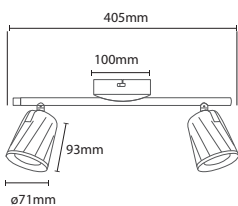

LED Double Head Wall Lights

- AC:220-240V,50/60Hz
- PF: >0.5
- CRI: >80
- 100° Beam Angle
- IP Rating:IP20
- Body Type: Plastic+Metal

Model	SKU	Color	Watts	Lumen	Box Qty
VT-812-W	8254 - 3000K WARM WHITE	White	12W	960	12
	8256 - 4000K DAY WHITE				
VT-812-W-N	218254 - 3000K WARM WHITE	White	10W	3000K-1080 4000K-1160	12
	218256 - 4000K DAY WHITE				
VT-812-B	8255 - 3000K WARM WHITE	Black	12W	960	12
	8257 - 4000K DAY WHITE				
VT-812-B-N	218255 - 3000K WARM WHITE	Black	10W	3000K-1080 4000K-1160	12
	218257 - 4000K DAY WHITE				

LED Tripple Head Wall Lights

- AC:220-240V,50/60Hz
- PF: >0.5
- CRI: >80
- 100° Beam Angle
- IP Rating:IP20
- Body Type: Plastic+Metal