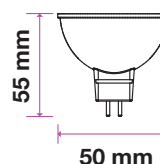

Model	SKU	Watts	EQUIV.W	Lumen	Box Qty
VT-257	204 | 3000K WARM WHITE	6.5w	40w	450	200
	205 | 4000K DAY WHITE				
	206 | 6400K WHITE				
VT-257-N	21206 | 6500K WHITE	6W	60w	445	200