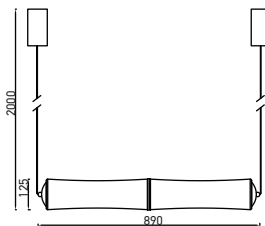

Designer Series TRIAC Dimmable

- AC:220-240V,50Hz
- CRI: >80
- 120° Beam Angle
- IP Rating:IP20
- Body Type: PC
- Box Qty: 1

Model	SKU	Watts	Lumen
VT-7049	3978 -3000K WARM WHITE	32w	2100