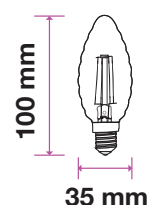

Model	SKU	Watts	EQUIV.W	Lumen	Box Qty
<u>VT-274</u>	279 | 2700K WARM WHITE	4w	35w	400	100