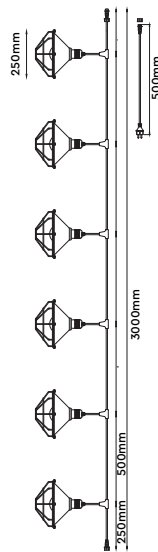

String Lights

Model:	VT-717BS
SKU:	8975
IP Rating:	IP65
Holder Type:	E27
Max Watts:	60W x6
Box Qty:	1Pc
Lampshade:	Natural ø250mm (Galvanized Iron)
Bulb Holder:	Rose Gold ø49mm (Aluminium)
Cable:	Black (H05RN-F-3×1mm²)
L/S Wireguard:	Rose Gold ø256mm (Galvanized Iron)
Catenary Length:	3M Total Length (6 Luminaires at 50cm spacing)