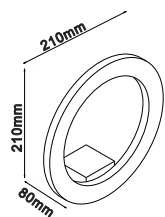

Model	SKU	Color	Watts	Lumen	Box Qty
VT-710-W	8225 - 3000K WARM WHITE	White	9W	990	20
	8226 - 4000K DAY WHITE				
VT-710-B	8227 - 3000K WARM WHITE	Black	9W	990	20
	8228 - 4000K DAY WHITE