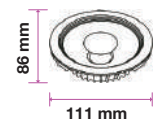

Model	SKU	Watts	EQUIV.W	Lumen	Box Qty
<u>VT-1110-20</u>	4084 - 3000K WARM WHITE 4062 - 4000K DAY WHITE 4061 - 6400K WHITE	15w	75w	950	60
<u>VT-1110-20-N</u>	214084 - 3000K WARM WHITE 214062 - 4000K DAY WHITE	12W	75w	3000K-1030 4000K-1050	60