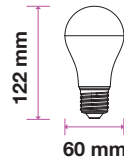

Model	SKU	Watts	EQUIV.W	Lumen	Box Qty
VT-2109	7285 - 2700K WARM WHITE	9w	60w	806	25