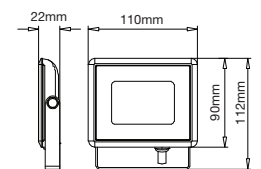

Model	SKU	Watts	Lumen	Box Qty
VT-4011B	5940 - 3000K WARM WHITE	10w	850	40
	5941 - 4000K DAY WHITE			
	5942 - 6500K WHITE