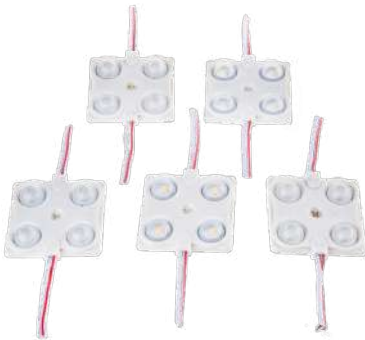

Modules-4 SMD-IP68

VT-28358

5129 - 3000K WARM WHITE
5130 - 6000K WHITE
5131 - RED
5132 - BLUE
5133 - GREEN

Watts:	1.44W
Voltage/Frequency:	DC:12V
Luminous Flux:	120-135lm
LED Type:	SMD
CRI:	>75
Beam Angle:	160°
Dimension:	37×37×6.8mm
IP Rating:	IP68
Box Qty:	100

Modules-3 SMD-IP67