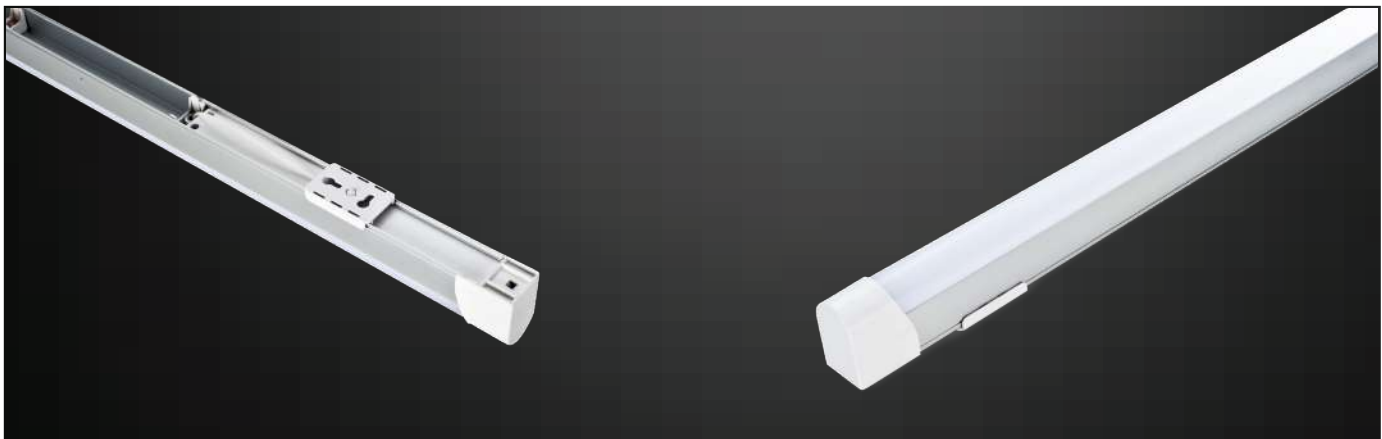

Model	SKU	Watts	Lumen	Box Qty
<u>VT-8121</u>	5074 - 3000K WARM WHITE 5076 - 6000K WHITE	20w	1800	25