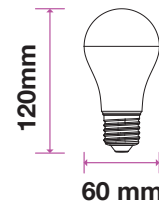

Model	SKU	Watts	EQUIV.W	Lumen	Box Qty
VT-262D	20044 | 3000K WARM WHITE	12w	75w	1055	100
	20184 | 4000K DAY WHITE				
	20185 | 6400K WHITE