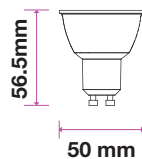

Model	SKU	Watts	EQUIV.W	Lumen	Box Qty
<u>VT-2206</u>	7497 - 2700K WARM WHITE	6w	55w	400	200
	7498 - 4000K DAY WHITE				
	7499 - 6400K WHITE