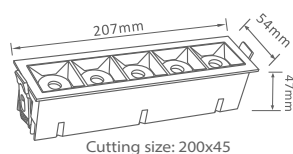

Model	Beam Angle	SKU	Watts	Lumen	Box Qty
<u>VT-2-21</u>	12°	981 | 2700K WARM WHITE 980 | 4000K DAY WHITE 979 | 5700K WHITE	20w	1600	20 pcs

<u>VT-2-21-1</u>	38°	996 | 2700K WARM WHITE 995 | 4000K DAY WHITE 994 | 5700K WHITE	20w	1600	20 pcs