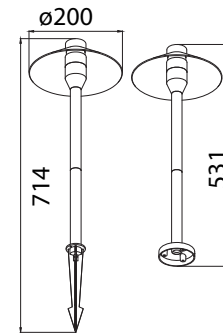

OUTDOOR LIGHTING | Garden Light 2IN1 (Lamp Post + Spike)

- IP65 Rating.
- COB-Samsung Chip
- 3 Years Warranty
- AC:220-240V, 50/60Hz
- Body Type: Aluminium
- 100° Beam Angle
- CRI >80
- PF>0.5
- 20,000-hour lifespan
- On/Off Cycle >15000

**3 YEAR
WARRANTY**

**IP65
RATING**

Model	SKU	Watts	Lumen	Box Qty
VT-907	20316 | 3000K WARM WHITE	7w	420	20 pcs
	20317 | 4000K DAY WHITE			
	20318 | 6400K WHITE			

*Suitable for use up to 10-12 hours daily, constant use of the product will void the warranty.