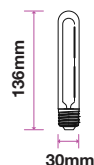

Model	SKU	Watts	EQUIV.W	Lumen	Box Qty
VT-2042	7251 - 2700K WARM WHITE	2w	20w	200	100
VT-2042-N	217251 - 3000K WARM WHITE	2w	20w	200	100