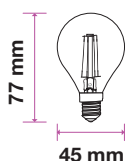

Model	SKU	Watts	EQUIV.W	Lumen	Box Qty
VT-1953	4499 - 2200K WARM WHITE	4W	30w	350	100
VT-1953-N	214499 - 2200K WARM WHITE	4W	30w	350	100