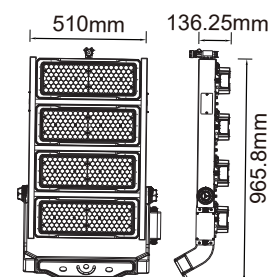

Model	SKU	Watts	Lumen	Beam Angle	Box Qty
<u>VT-1003D</u>	498 | 4000K DAY WHITE	1000w	120000	120°	1 pcs
<u>VT-1002D</u>	499 | 4000K DAY WHITE	1000w	120000	60°	1 pcs

*Suitable for use up to 10-12 hours daily, constant use of the product will void the warranty.