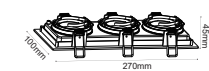

Fitting Square-GU10

Model No:	<u>VT-887</u>	Color:	White+Black
SKU:	8878	Dimension:	270×100×45mm
Base:	3xGU10	Cutting Size:	256×85mm
Material:	Aluminium	Box Qty:	20

Chrom Reflector Fitting Round-GU10

Model No:	<u>VT-889</u>	Color:	White+Chrome Reflector
SKU:	<u>8879</u>	Dimension:	ø140×50mm
Base:	GU10	Cutting Size:	ø85/90mm
Material:	Aluminium	Box Qty:	50