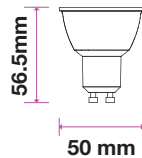

Model	SKU	Watts	EQUIV.W	Lumen	Box Qty
<u>VT-2305</u>	2796 - 3000K WARM WHITE	5w	50w	380	200
	2797 - 4000K DAY WHITE				

Spotlights-GU10-Milky Cover-110°

- GU10 Base
- Shape
- AC:220-240V,50Hz
- 110° Beam Angle
- PF: >0.4
- CRI: >80