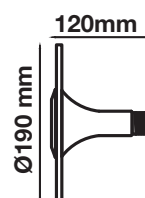

Model	SKU	Watts	EQUIV.W	Lumen	Box Qty
VT-2311	2781 | 3000K WARM WHITE	11w	70w	900	18
	2782 | 4000K DAY WHITE				
	2783 | 6400K WHITE