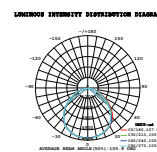

Model	SKU	Watts	Lumen	Box Qty
VT-200-B	418 | 4000K DAY WHITE	200w	16000	2 pcs
	419 | 6400K WHITE			
VT-200-B-N	21419 | 6500K WHITE	200w	16500	2 pcs