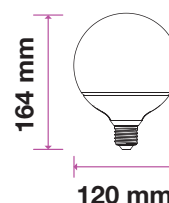

5 YEAR WARRANTY

Model	SKU	Watts	EQUIV.W	Lumen	Box Qty
VT-218	226 | 4000K DAY WHITE	17w	100w	1521	20