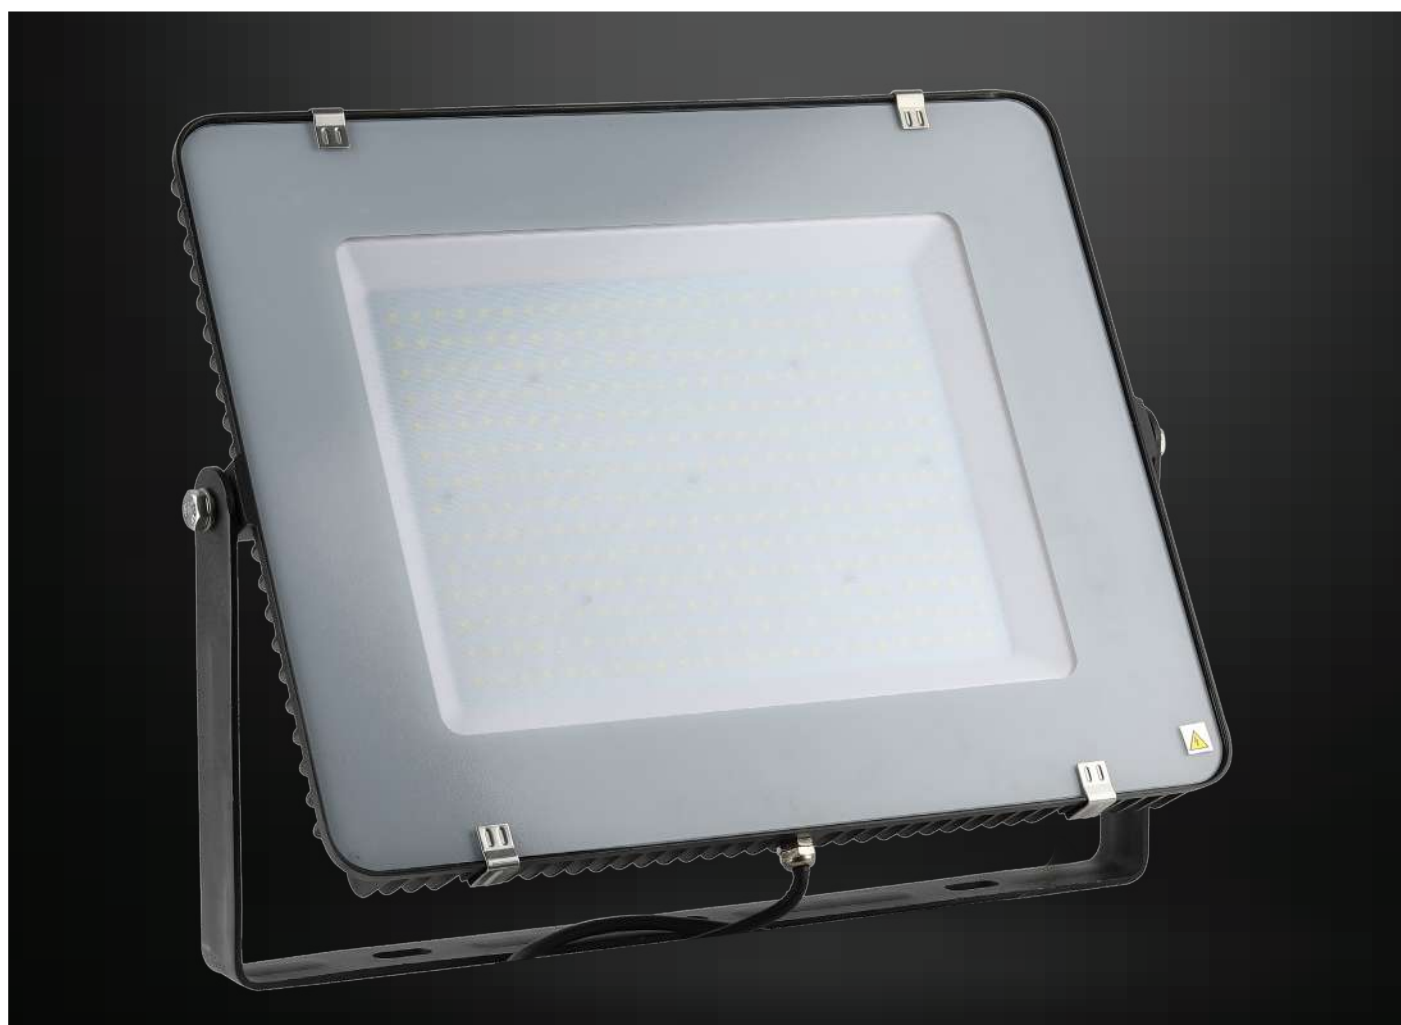

LED FLOODLIGHTS | Slimline Black Body

V-TAC's PRO Series LED floodlights are equipped with Samsung LEDs for a well-diffused, high-performance outdoor lighting encased in a die-cast IP65 body for durability. Available in 10W to 300W in a classic, jet black finish. Select models come with a one (1) meter wire.

- Die-cast body
- 100° beam angle
- 30,000-hour lifespan
- CRI: >80
- PF: >0.9
- AC:220-240V,50Hz
- IP65 Rating