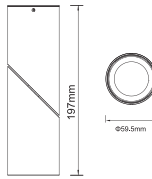

Surface Fitting GU10

Model No:	<u>VT-804-B</u>	Color:	Black
SKU:	8947	Dimension:	Ø59.5×197mm
Base:	GU10	Cutting Size:	N/A
Material:	Aluminium	Box Qty:	20 Pcs