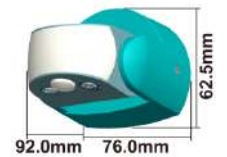

Infrared Sensor-IP65

VT-8093-B

SKU: 6610

IP65
RATING

Sensor Type: Infrared
Colour: Black
Body Type: PC
IP Rating: IP65
Detection Range: 180°/360°
Detection Distance: Max.12m (<24°C)

Ambient Light: <3-2000LUX (adjustable)
Voltage: AC:220-240V,50/60Hz
Dimension: 76×92×62.5mm
Time Delay: 10sec±3sec to 15min±2min(adjustable)
Box Qty: 50
Rated Load: Max. 600W (LED)

Infrared Sensor-IP65

VT-8094-W

SKU: 6613

IP65
RATING

SPECIAL DESIGN
Adjustable For Corner

Sensor Type: Infrared
Colour: White
Body Type: PC
IP Rating: IP65
Detection Range: 240°
Detection Distance: Max.10m (<24°C)

Ambient Light: <3-2000LUX (adjustable)
Voltage: AC:220-240V,50/60Hz
Dimension: 125.2×71.4×72.7mm
Time Delay: 10sec±3sec to 15min±2min(adjustable)
Box Qty: 50
Rated Load: Max. 600W (LED)