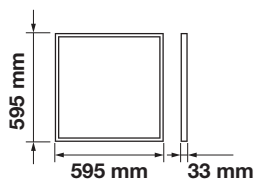

Model	SKU	Watts	Lumen	Size	Box Qty
<u>VT-6436</u>	216706 - 4000K DAY WHITE 216707 - 6500K WHITE	36W	4320	595×595×33mm	6

LED BIG PANELS

CCT Changing Panel

- AC:200-240V,50/60Hz
- PF: >0.9
- CRI: >80
- 120° Beam Angle
- On/Off: >10000
- Life span:20,000-hour
- Body Type: FE+PP
- Dimension :595×595×29mm