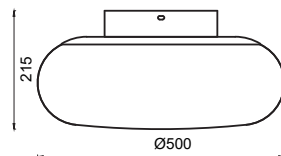

Wall Lamp TRIAC Dimmable

- AC:220-240V
- CRI: >80
- 120° Beam Angle
- IP Rating:IP20
- Body Type: PC + Iron
- Box Qty: 1

Model	SKU	Watts	Lumen
VT-7503	40061 - 3000K WARM WHITE	40w	3100