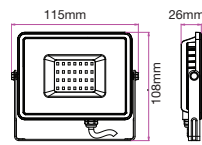

Model	SKU	Watts	Lumen	Box Qty
VT-10-B	424 | 3000K WARM WHITE	10w	800	20 pcs
	425 | 4000K DAY WHITE			
	426 | 6400K WHITE