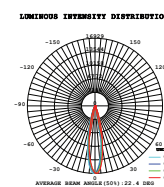

Model	SKU	Watts	Lumen	Box Qty
<u>VT-4536B</u>	1285 - 3000K WARM WHITE 1286 - 4000K DAY WHITE 1287 - 6000K WHITE	35w	3500	20
<u>VT-4536B-N</u>	211286 - 4000K DAY WHITE	35w	3250	20