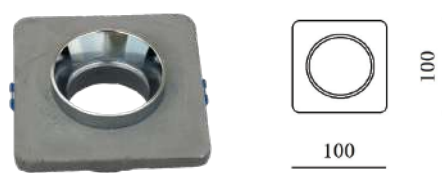

Recessed-Chrome Bottom-Square

Model No: VT-862-CHG **Color:** Grey+Chrome
SKU: 3120 **Dimension:** 100×100×40mm
Base: GU10 **Cutting Size:** ø80mm
Material: Gypsum with metal **Box Qty:** 24