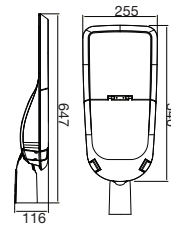

Model	SKU	Watts	Lumen	Box Qty
<u>VT-80ST</u>	541 | 4000K DAY WHITE	80w	10400	1 pcs