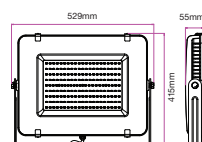

Model	SKU	Watts	Lumen	Box Qty
VT-300-G	488 | 4000K DAY WHITE	300w	24000	2 pcs
	489 | 6400K WHITE