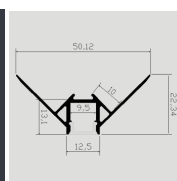

Mounting Kit-Silver-Set

Model	SKU	Dimension	Color	Box Qty
VT-8103	3361	2000mm	Silver	40