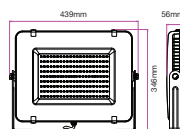

V-TAC®
INNOVATIVE LED LIGHTING

Model	SKU	Watts	Lumen	Box Qty
<u>VT-56-W</u>	762 | 4000K DAY WHITE 763 | 6400K WHITE	50w	6000	8 pcs
<u>VT-56-W-N</u>	21762 | 4000K DAY WHITE	50w	5750	8 pcs

① METER WIRE

Model	SKU	Watts	Lumen	Box Qty
<u>VT-106-W</u>	768 | 4000K DAY WHITE	100w	12000	4 pcs
<u>VT-106-W-N</u>	21768 | 4000K DAY WHITE	100w	11500	4 pcs

① METER WIRE

Model	SKU	Watts	Lumen	Box Qty
<u>VT-156-W</u>	774 | 4000K DAY WHITE 775 | 6400K WHITE	150w	18000	2 pcs

① METER WIRE

Model	SKU	Watts	Lumen	Box Qty
<u>VT-206-W</u>	787 | 4000K DAY WHITE 788 | 6400K WHITE	200w	24000	2 pcs
<u>VT-206-W-N</u>	21787 | 4000K DAY WHITE	200w	23000	2 pcs

① METER WIRE

Model	SKU	Watts	Lumen	Box Qty
<u>VT-306-W</u>	793 | 4000K DAY WHITE 794 | 6400K WHITE	300w	36000	2 pcs
<u>VT-306-W-N</u>	21793 | 4000K DAY WHITE	300w	34500	2 pcs