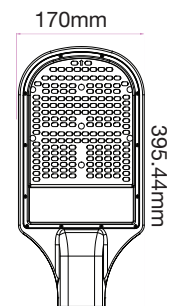

Model	SKU	Watts	Lumen	Box Qty
<u>VT-101ST</u>	535 | 4000K DAY WHITE 536 | 6400K WHITE	100w	10000	2 pcs
<u>VT-101ST-N</u>	21535 | 4000K DAY WHITE 21536 | 6400K WHITE	100w	8400	2 pcs