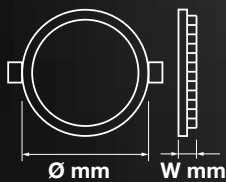

Model	SKU	Watts	Lumen	Size	Cutting Size	Box Qty
VT-1205SN	6367 - 3000K WARM WHITE 6369 - 6400K WHITE	12w Round	1000	Ø140×24mm	N/A	40