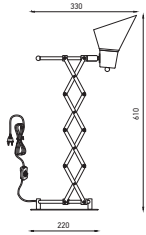

Designer Wall Lamp

Model: VT-7402
SKU: 40431
Max.Watts: Max 60W
Material: Metal
Color: Chrome
Holder: E27
IP Rating: IP20
Dimension: 610×220×330mm
Box Qty: 6