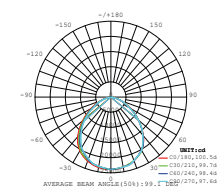

LUMINOUS INTENSITY DISTRIBUTION DIAGRAM

① METER WIRE

Model	SKU	Watts	Lumen	Box Qty
<u>VT-505</u>	966 | 4000K DAY WHITE 967 | 6400K WHITE	500w	60000	1 pcs