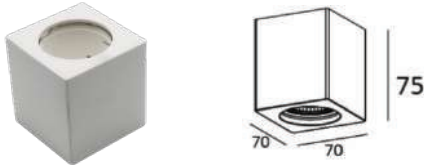

Fitting-Square-GU10

Model No:	<u>VT-727SQ</u>	Color:	White
SKU:	<u>3664</u>	Dimension:	70×70×75mm
Base:	GU10	Cutting Size:	N/A
Material:	Gypsum	Box Qty:	36

Fitting-Square-GU10

Model No:	<u>VT-763</u>	Color:	White
SKU:	<u>3649</u>	Dimension:	120×120×50mm
Base:	GU10	Cutting Size:	123×123mm
Material:	Gypsum	Box Qty:	24