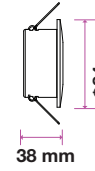

Fitting-Square-GU10

Model No:	<u>VT-787RD-WH</u>	Color:	White
SKU:	3613	Dimension:	84×38mm
Base:	GU10	Cutting Size:	75mm
Material:	Zinc Alloy+Ferrum	Box Qty:	100