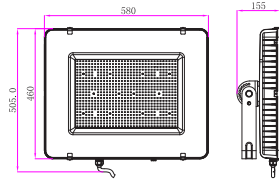

① METER WIRE

Model	SKU	Watts	Lumen	Box Qty
<u>VT-505</u>	966 | 4000K DAY WHITE 967 | 6400K WHITE	500w	60000	1 pcs

① METER WIRE

Model	SKU	Watts	Lumen	Box Qty
<u>VT-1055</u>	968 | 4000K DAY WHITE 969 | 6400K WHITE	1000w	120000	1 pcs
<u>VT-1055-N</u>	21969 | 6500K WHITE	1000w	120000	1 pcs

*Suitable for use up to 10-12 hours daily, constant use of the product will void the warranty.