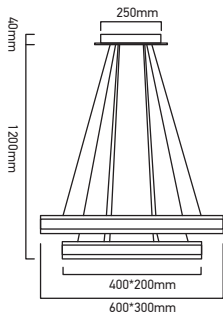

SOLAR ENERGY

White Chandelier-2 Step-Dimmable

- AC:220-240V,50Hz
- PF: >0.9
- CRI: >80
- 120° Beam Angle
- IP Rating:
- Body Type: Aluminium+Acrylic

Model	SKU	Watts	Lumen	Dimension	Box Qty
VT-101-2-W	3986 - 3000K WARM WHITE	115w	8050	600/400	1

Black Chandelier-2 Step-Dimmable

- AC:220-240V,50Hz
- PF: >0.9
- CRI: >80
- 120° Beam Angle
- IP Rating:
- Body Type: Aluminium+Acrylic