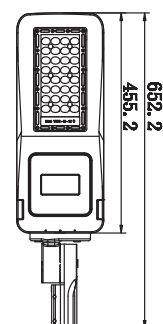

V-TAC®
INNOVATIVE LED LIGHTING

Model	SKU	Watts	Lumen	Box Qty
<u>VT-53ST</u>	953 | 5700K WHITE	50w	7000	2 pcs