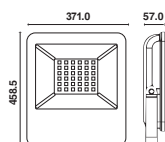

Model	SKU	Watts	Useful lumens	Box Qty
<u>VT-200185</u>	20457 | 4000K DAY WHITE 20458 | 6400K WHITE	200w	31500	2 pcs