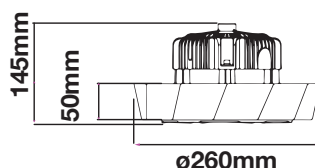

Powerful performance with ultra-efficient energy management. With a staggering high lumen rating of 180 lm/w matched with the highly acclaimed MEAN WELL driver and IP65 Aluminium body.

Model	SKU	Watts	Lumen	Box Qty
<u>VT-9-102</u>	566 4000K DAY WHITE 567 6400K WHITE	100w	18000	2 pcs