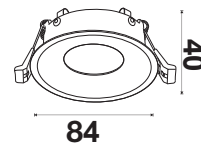

Recessed Fitting GU10

NEW

Model No:	VT-931-W	Color:	White+White
SKU:	6644	Dimension:	85x40mm
Base:	GU10	Cutting Size:	72mm
Material:	PC	Box Qty:	50