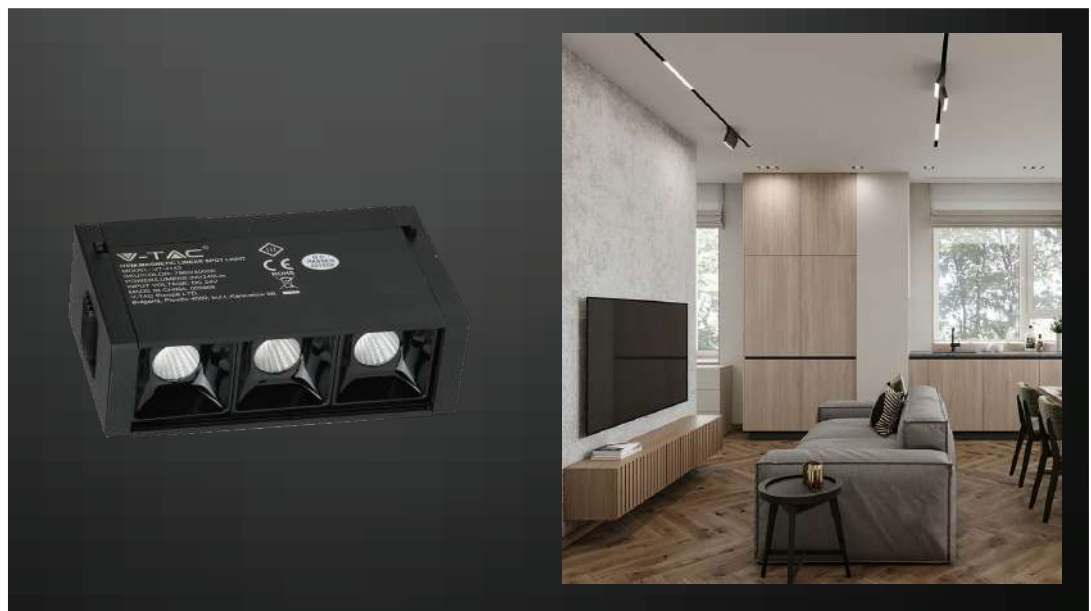

Model	SKU	Watts	Lumen	Box Qty
<u>VT-4143</u>	7960 | 3000K WARM WHITE 7961 | 4000K DAY WHITE	3w	240	36