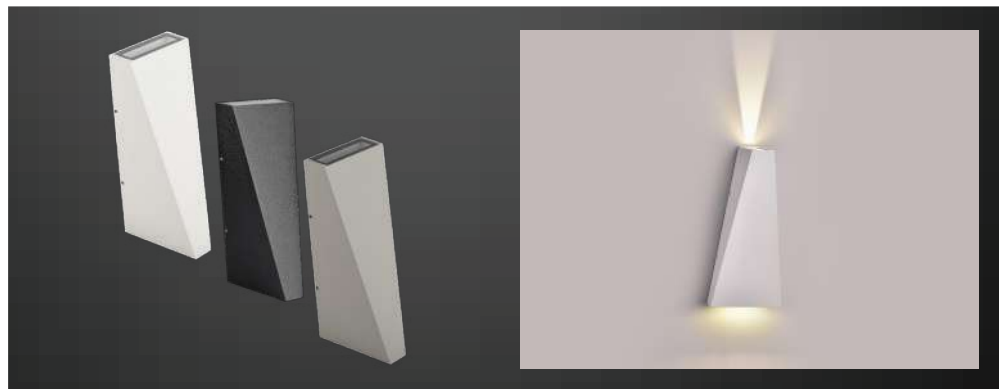

LED Up-Down Wall Lights

- AC:220-240V,50/60Hz
- PF: >0.5
- CRI: >80
- Up15°-Down120° Beam Angle
- IP Rating:IP65
- Body Type: Aluminium

Model	SKU	Color	Watts	Lumen	Box Qty
<u>VT-826-W</u>	8295 - 3000K WARM WHITE 8296 - 4000K DAY WHITE	White	6W	660	20
<u>VT-826-W-N</u>	218295 - 3000K WARM WHITE 218296 - 4000K DAY WHITE	White	6w	3000K - 450 4000K - 476	20
<u>VT-826-B</u>	8297 - 3000K WARM WHITE 8298 - 4000K DAY WHITE	Black	6W	660	20
<u>VT-826-B-N</u>	218297 - 3000K WARM WHITE 218298 - 4000K DAY WHITE	Black	6w	3000K - 450 4000K - 476	20
<u>VT-826-G</u>	8299 - 3000K WARM WHITE 8300 - 4000K DAY WHITE	Grey	6W	660	20
<u>VT-826-G-N</u>	218299 - 3000K WARM WHITE 218300 - 4000K DAY WHITE	Grey	6w	3000K - 450 4000K - 476	20

LED Single Head Rotatable Wall Lights

- AC:220-240V,50/60Hz
- PF: >0.5
- CRI: >80
- 350° Beam Angle
- IP Rating:IP65
- Body Type: Aluminium