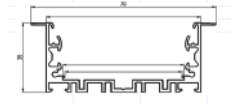

LED LINEAR LIGHTS | Slim Recessed Linear Lights

Our new range of linear lights are also available for recessed installation, complete with necessary accessories for a seamless & continuous lighting system. Perfect replacement for traditional and inefficient linear lighting fixtures with the efficient LED provided by Samsung. Linear lights are offered in two colors variants Silver and White.