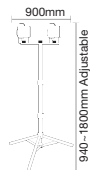

Tripod Stand-Yellow

Model	SKU	Size	Box Qty
VT-41150Y	9104	900×940~1800mm	8