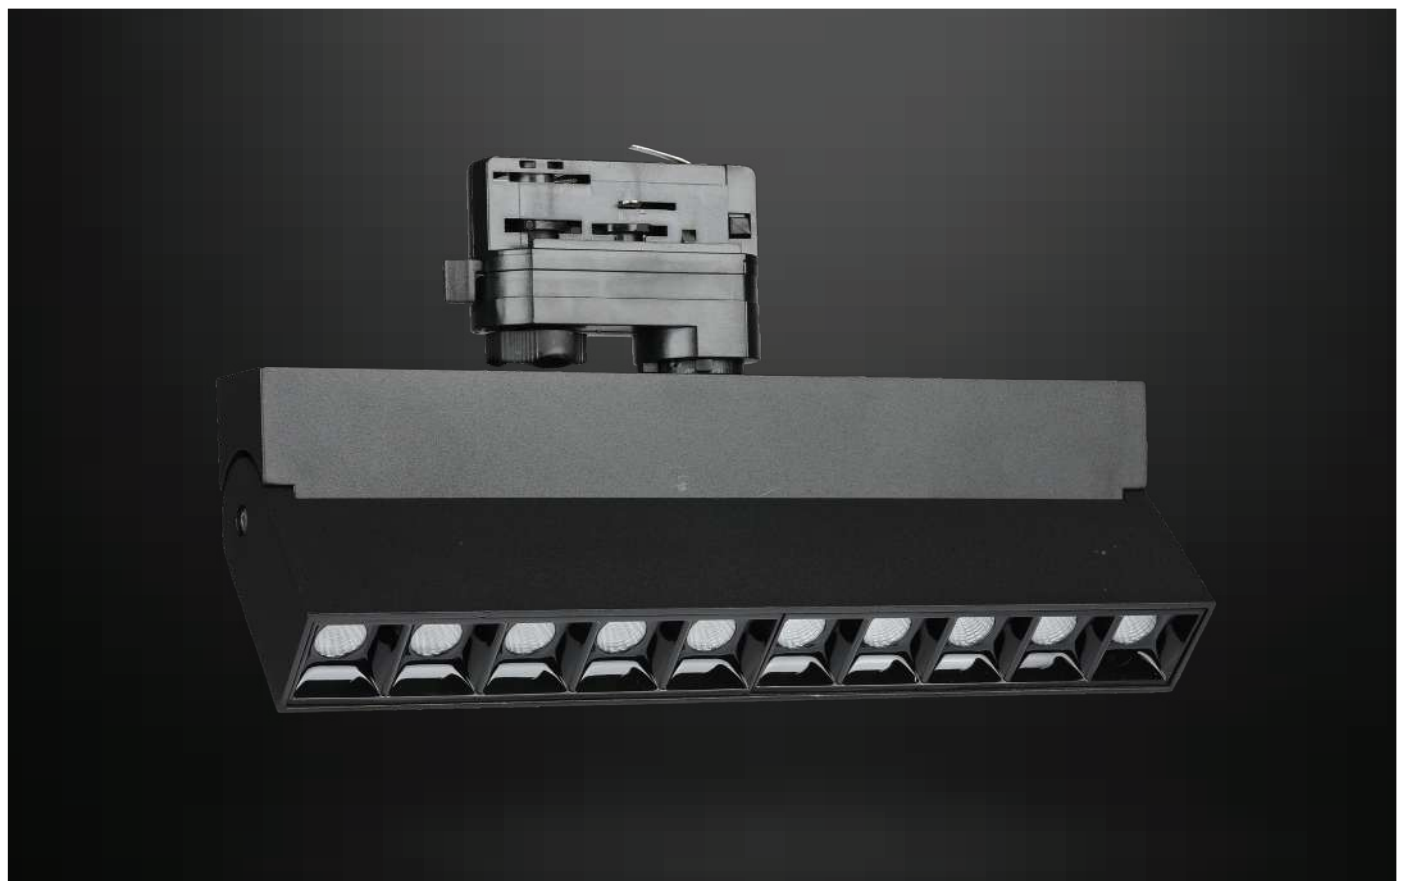

LED TRACKLIGHTS | Linear Tracklights-Black Body

Experience true colours through our LED Linear Tracklights efficient set of track lights with CRI >90, UGR<19 and flicker free. The latest LED technology from Samsung, and five years of warranty.

- 30,000-hour Lifespan
- 30° Beam Angle
- AC:220-240V,50Hz
- Flicker Free
- High CRI of > 90
- Aluminium Body
- UGR<19

**FLICKER
FREE**

UGR<19

**5 YEAR
WARRANTY**

Product	Unit Color	Model	SKU	Watts	Lumen	Box Qty
	 138 mm 35 mm	VT-416-B	20000 | 2700K WARM WHITE 20001 | 4000K DAY WHITE	12W	960	40
	 270 mm 35 mm	VT-431-B	20006 | 2700K WARM WHITE 20007 | 4000K DAY WHITE	25W	2000	20