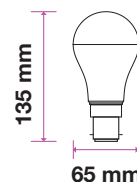

Model	SKU	Watts	EQUIV.W	Lumen	Box Qty
<u>VT-281</u>	854 | 3000K WARM WHITE 943 | 4000K DAY WHITE 855 | 6400K WHITE	15w	85w	1250	100
<u>VT-281-N</u>	21854 | 3000K WARM WHITE 21855 | 6500K WHITE	15W	100w	1521	100

LED BULBS

LED Reflector Bulb

We offer an energy-efficient reflectors range of various widths (39mm, 50mm, 63mm, 80mm) for diffused lighting that can serve as track or spotlight in residential, hospitality, or commercial spaces.