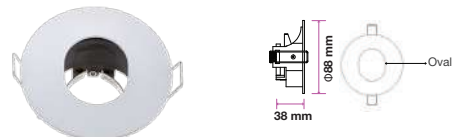

Fitting-Round-GU10

Model No:	<u>VT-786</u>	Color:	White
SKU:	<u>3612</u>	Dimension:	88×38mm
Base:	GU10	Cutting Size:	Ø75mm
Material:	Aluminium	Box Qty:	100