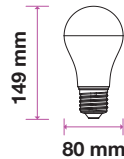

Model	SKU	Watts	EQUIV.W	Lumen	Box Qty
<u>VT-2220</u>	2710 - 3000K WARM WHITE	20w	150w	2452	20

LED BULBS Special Utility Bulbs

Includes our innovative range of double-ended R7S bulbs, PAR bulbs, Globe, UFO bulbs, and T37 bulbs that are usually used for task and general lighting purposes in residential and commercial areas.