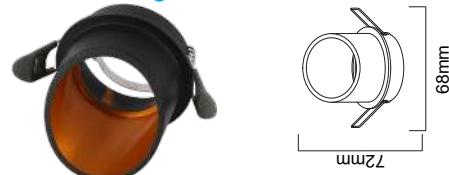

Recessed Fitting GU10

NEW

Model No:	VT-974-B	Color:	Black
SKU:	6683	Dimension:	42.5x17.5x35mm
Base:	GU10	Cutting Size:	61mm
Material:	Aluminum	Box Qty:	50