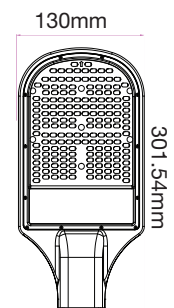

Model	SKU	Watts	Lumen	Box Qty
<u>VT-51ST</u>	539 | 4000K DAY WHITE 540 | 6400K WHITE	50w	5000	4 pcs
<u>VT-51ST-N</u>	21539 | 4000K DAY WHITE 21540 | 6400K WHITE	50w	4200	4 pcs