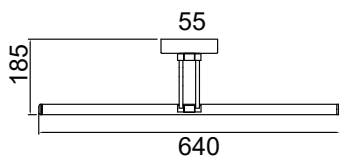

Mirror Light Picture Lamp Chrome

- AC:220-240V,50Hz
- CRI: >80
- 120° Beam Angle
- IP Rating:IP20
- Body Type: Metal+PMMA

Built In **LED**

Model	SKU	Watts	Lumen	Box Qty
<u>VT-7012</u>	3895 - 4000K DAY WHITE	12w	900	12
<u>VT-7012-N</u>	213982 - 3000K WARM WHITE 213895 - 4000K DAY WHITE	13w	3000K-850 4000K-910	12

Mirror Lamp Movable

- AC:220-240V,50Hz
- CRI: >80
- 120° Beam Angle
- IP Rating:IP20
- Body Type: Stainless Steel+Aluminium+PMMA

Built In **LED**