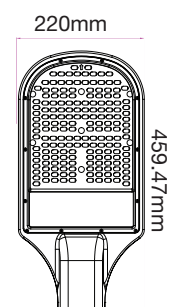

Model	SKU
<u>VT-795</u>	3624

Compatible with 100W, 120W and 150W models, this adapter allows the angle of the streetlight to be adjusted as per client's requirements.