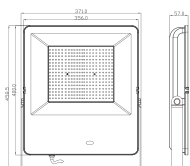

Model	SKU	Watts	Lumen	Box Qty
<u>VT-272</u>	20181 | 3000K WARM WHITE 20182 | 4000K DAY WHITE 20183 | 6500K WHITE	200w	20000	2 pcs