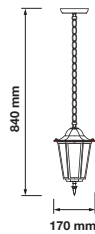

Ceiling Lamp

Model: [VT-752-W](#)
SKU: [7073](#)
Max.Watts: 40W
Material: Aluminium+Glass
Color: White
Holder: E27
IP Rating: IP44
Dimension: 170×840mm
Box Qty: 10