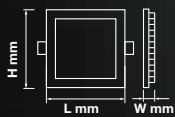

Model	SKU	Watts	Lumen	Size	Cutting Size	Box Qty
VT-1408 SQ	4802 - 3000K WARM WHITE	8w Square	800	107×107×35mm	N/A	40
VT-1415 SQ	4808 - 3000K WARM WHITE	15w Square	1500	155×155×35mm	N/A	20