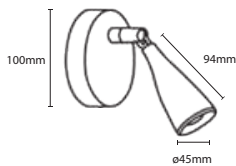

LED Single Head Wall Lights

- AC:220-240V,50/60Hz
- PF: >0.5
- CRI: >80
- 100° Beam Angle
- IP Rating:IP20
- Body Type: Plastic+Metal

Model	SKU	Color	Watts	Lumen	Box Qty
VT-805-W	8262 - 3000K WARM WHITE	White	4.5W	360	12
	8264 - 4000K DAY WHITE				
VT-805-W-N	218262 - 3000K WARM WHITE	White	4.5W	3000K-410 4000K-420	12
	218264 - 4000K DAY WHITE				
VT-805-B	8263 - 3000K WARM WHITE	Black	4.5W	360	12
	8265 - 4000K DAY WHITE				
VT-805-B-N	218263 - 3000K WARM WHITE	Black	4.5W	3000K-410 4000K-420	12
	218265 - 4000K DAY WHITE				

LED Double Head Wall Lights

- AC:220-240V,50/60Hz
- PF: >0.5
- CRI: >80
- 100° Beam Angle
- IP Rating:IP20
- Body Type: Plastic+Metal