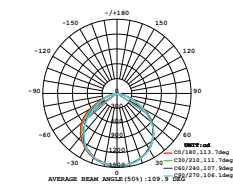

LUMINOUS INTENSITY DISTRIBUTION DIAGRAM