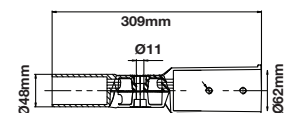

Model	SKU
<u>VT-795-1</u>	3668

Compatible with 30W and 50W models, this adapter allows the angle of the streetlight to be adjusted as per client's requirements.