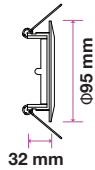

Fitting-Round-GU10

Model No:	<u>VT-775-WH</u>	Color:	White
SKU:	<u>3645</u>	Dimension:	Ø95×32mm
Base:	GU10	Cutting Size:	Ø85mm
Material:	Aluminium	Box Qty:	100