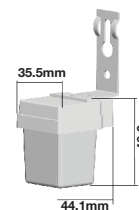

Sensor Type: Photocell
Colour: White
Body Type: Plastic
IP Rating: IP44
Detection Range: 360°
Detection Distance:

Ambient Light: <5-15LUX(adjustable)
Voltage: AC:220-240V,50Hz
Dimension: 35.5×46×44.1mm
Time Delay: 5 sec to 8 min (adjustable)
Box Qty: 100
Rated Load: Max 500W(LED)