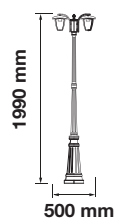

DECORATIVE PENDANTS

Includes all mounting hardware for quick and easy installation and filament vintage style bulb recommended (sold separately).

Key Feature

- Stylish pendant lamps are available in various shapes, materials, and sizes.
- Most suitable with A60, Candle, ST-64 & Globe Bulb Series.
- Easy to Install.
- Vibrant & elegant colors available.