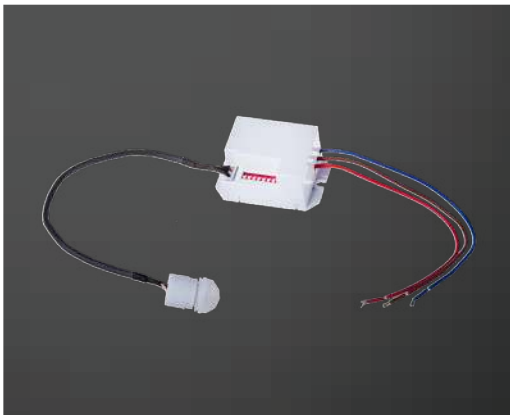

V-TAC®
INNOVATIVE LED LIGHTING

Infrared Sensor

VT-8022

SKU: 5082

Sensor Type: Infrared
Colour: White
Body Type: Plastic
IP Rating: IP65
Detection Range: 120°/360°
Detection Distance: 3/6m(<24°C)

Ambient Light: 10LUX/2000LUX(choice)
Voltage: AC:220-240V,50/60Hz
Dimension: 36.8×25.5×55.4mm
Time Delay: 5s,30s,1min,3min,5min,8min(choice)
Box Qty: 100
Rated Load: Max 400W(LED)