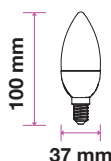

Model	SKU	Watts	EQUIV.W	Lumen	Box Qty
VT-2106	7291 - 2700K WARM WHITE	5.5w	40w	470	50
	7293 - 6400K WHITE