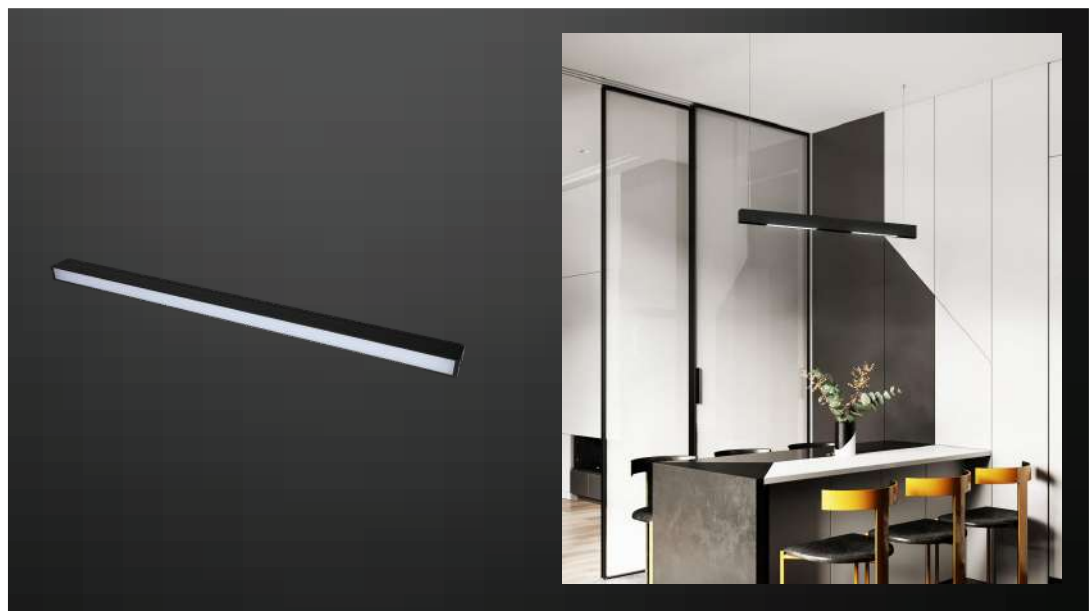

MAGNETIC LINEAR LIGHT

- SMD LED Type
- DC:24V
- CRI: >90
- 100° Beam Angle
- 30,000-hour Lifespan
- Aluminium Body

Model	SKU	Watts	Lumen	Box Qty
VT-4131	7956 | 3000K WARM WHITE	30w	2700	12
	7957 | 4000K DAY WHITE