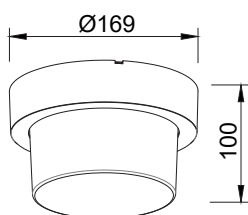

Model	SKU	Color	Watts	Lumen	Box Qty
VT-828-RD	8541 - 3000K WARM WHITE 8542 - 4000K DAY WHITE	Round	12W	900	20
VT-828-SQ	8543 - 3000K WARM WHITE 8544 - 4000K DAY WHITE	Square	12W	900	20
VT-828-SQ-N	218543 - 3000K WARM WHITE 218544 - 4000K DAY WHITE	Square	12w	1250	20