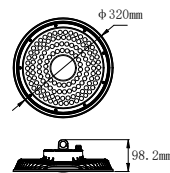

Model	SKU	Watts	Lumen	Box Qty
<u>VT-9-206S</u>	20323 | 4000K DAY WHITE 20324 | 6500K WHITE	200w	23000	4 pcs