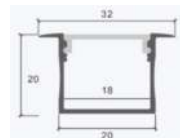

Mounting Kit

Model	SKU	Dimension	Color	Box Qty
VT-8119	3372	2000×32×20mm	Silver	60