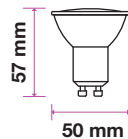

Model	SKU	Watts	EQUIV.W	Lumen	Box Qty
VT-2095	7269 - 3000K WARM WHITE	5w	35w	400	60
	7270 - 4000K DAY WHITE				
	7271 - 6400K WHITE				
VT-2095-N	217269 - 3000K WARM WHITE	4.5W	35w	400	180
	217270 - 4000K DAY WHITE				
	217271 - 6500K WHITE