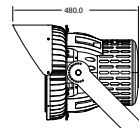

LED FLOODLIGHTS | Sports Light

The new LED Sports Light with Samsung LEDs offers a variety of light distribution options up to 67500 lumens. Excellent energy efficiency, low maintenance costs, and a strong, unbreakable exterior that can withstand ball strikes remarkably well compared to traditional fluorescent and HID options.

- LED provided by Samsung
- Saves 80% energy
- IP65 Rating
- MEAN WELL driver
- Contains no lead or mercury
- -hour lifespan of 30,000-hour lifespan

120
lm/W

Brighter & energy-efficient
50% better than normal LED