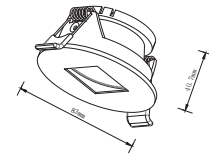

Fitting Square-GU10

Model No:	<u>VT-883-B</u>	Color:	Black
SKU:	8598	Dimension:	83×40.7mm
Base:	GU10	Cutting Size:	75×75mm
Material:	Aluminium + PC	Box Qty:	50