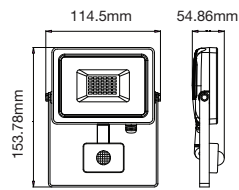

① METER WIRE

Model	SKU	Watts	Lumen	Box Qty
VT-10-S-W	433 | 3000K WARM WHITE	10w	800	20 pcs
	434 | 4000K DAY WHITE			
	435 | 6400K WHITE			

① METER WIRE

Model	SKU	Watts	Lumen	Box Qty
VT-20-S-W	448 | 3000K WARM WHITE	20w	1600	20 pcs
	449 | 4000K DAY WHITE			
	450 | 6400K WHITE			

① METER WIRE

Model	SKU	Watts	Lumen	Box Qty
VT-30-S-W	457 | 3000K WARM WHITE	30w	2400	20 pcs
	458 | 4000K DAY WHITE			
	459 | 6400K WHITE			

① METER WIRE

Model	SKU	Watts	Lumen	Box Qty
VT-50-S-W	466 | 3000K WARM WHITE	50w	4000	10 pcs
	467 | 4000K DAY WHITE			
	468 | 6400K WHITE