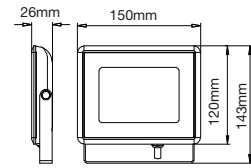

Model	SKU	Watts	Lumen	Box Qty
VT-4021B	5946 - 3000K WARM WHITE	20w	1700	20
	5947 - 4000K DAY WHITE			
	5948 - 6500K WHITE			
VT-4021B-N	215946 - 3000K WARM WHITE	20w	1620	20
	215947 - 4000K DAY WHITE			
	215948 - 6500K WHITE