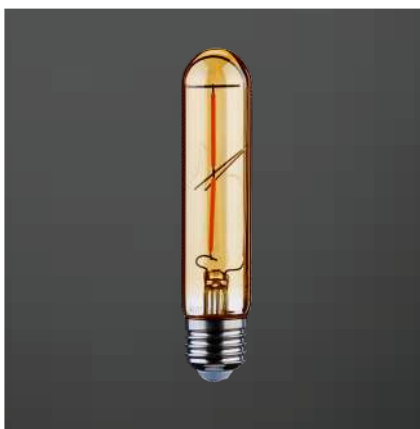

Amber Cover -Filament-T30-E27

- E27 Base
- T30 Shape
- AC:220-240V,50/60Hz
- 300° Beam Angle
- PF: >0.5
- CRI: >80

Model	SKU	Watts	EQUIV.W	Lumen	Box Qty
<u>VT-2052</u>	7252 - 2200K WARM WHITE	2w	20w	200	100