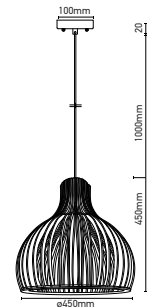

Designer Glass Transparent

Model: VT-7254
SKU: 3882
Material: Glass+Metal
Dimension: Ø250x230x1000mm
Box Qty: 8