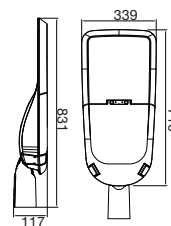

Model	SKU	Watts	Lumen	Box Qty
<u>VT-200ST</u>	544 | 4000K DAY WHITE	200w	26000	1 pcs