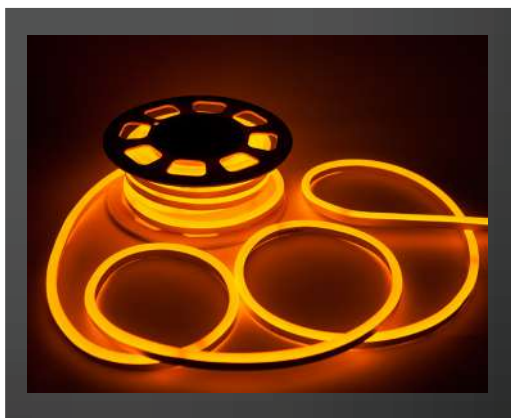

Neon Flex-Yellow

Model	SKU	Watts	Lm/M:
VT-555Y	2518 - YELLOW	8W	320

Voltage: DC:24V
LED Qty/M: 120
LED Type: SMD

Beam Angle: 160°
IP Rating: IP65
Width: 9×16.5mm
Box Qty: 5 Packets