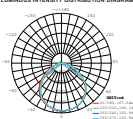

LUMINOUS INTENSITY DISTRIBUTION DIAGRAM

① METER WIRE

Model	SKU	Watts	Lumen	Box Qty
<u>VT-206-W</u>	787 | 4000K DAY WHITE 788 | 6400K WHITE	200w	24000	2 pcs
<u>VT-206-W-N</u>	21787 | 4000K DAY WHITE	200w	23000	2 pcs