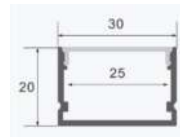

Mounting Kit

Model	SKU	Dimension	Color	Box Qty
VT-8118	3371	2000×30×20mm	Silver	50