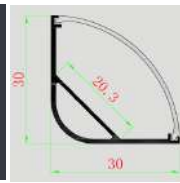

Mounting Kit-Silver-Set

Model	SKU	Dimension	Color	Box Qty
VT-8105	3363	2000mm	Silver	30