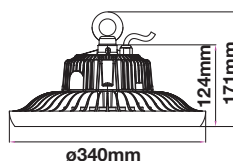

120
lm/W

Model	SKU	Watts	Lumen	Box Qty
<u>VT-9-151</u>	558 | 4000K DAY WHITE 559 | 6400K WHITE	150w	18000	2 pcs