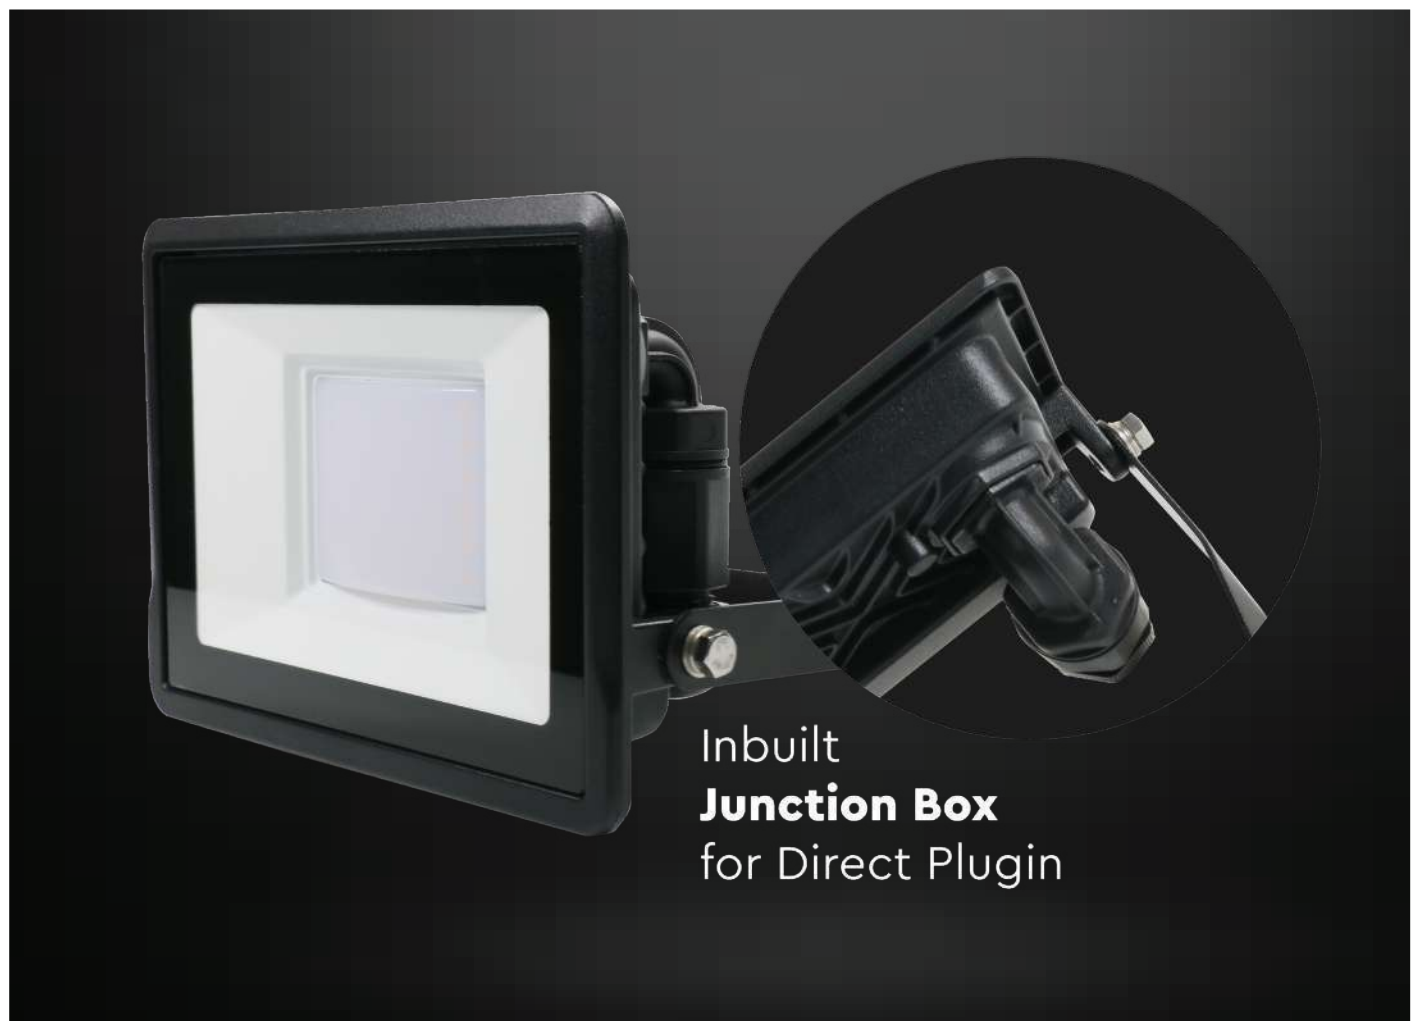

LED FLOODLIGHT | Direct Connection

- Instant Start in 1 second
 - Operation in Outside Temperature (-20 to+40° C)
 - Protection Rating IP65
 - Only connect with waterproof cable hose
- | | |
|---|---|
| <ul style="list-style-type: none"> • Diecast Aluminium body • 100° beam angle • 25,000-hours lifespan • >15000 On/Off Cycles | <ul style="list-style-type: none"> • CRI: >80 • PF: >0.9 • AC:220-240V,50Hz • IP65 Rating |
|---|---|