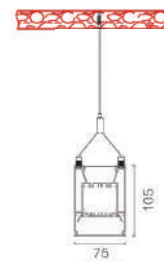

LED LINEAR LIGHTS | Slim Up & Down Linear Lights

This modern range of suspended linear lights has up & down illumination for a more evenly distributed light that creates a subtle ambient yet sufficient lighting for any commercial lighting. Linear up & down lights are offered in three colors variants Black, Silver and White.