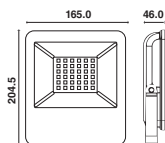

V-TAC®
INNOVATIVE LED LIGHTING

NEW

Model	SKU	Watts	Useful lumens	Box Qty
<u>VT-30185</u>	20449 | 4000K DAY WHITE 20450 | 6400K WHITE	30w	4720	10 pcs

NEW