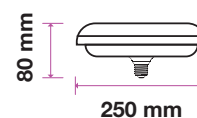

Model	SKU	Watts	EQUIV.W	Lumen	Box Qty
VT-235	219 | 3000K WARM WHITE	36w	170w	2900	20
	220 | 4000K DAY WHITE				
	221 | 6400K WHITE