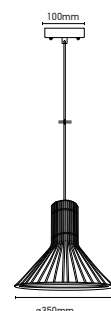

Rattan Floor Lamp

Model: VT-4150
SKU: 40561
Material: Rattan Finish
Dimension: Ø400xH1500mm
Box Qty: 1

Wooden Pendant

Model: VT-3350
SKU: 40511
Material: Wooden
Dimension: Ø350xH310mm
Box Qty: 4

Rattan Floor Lamp