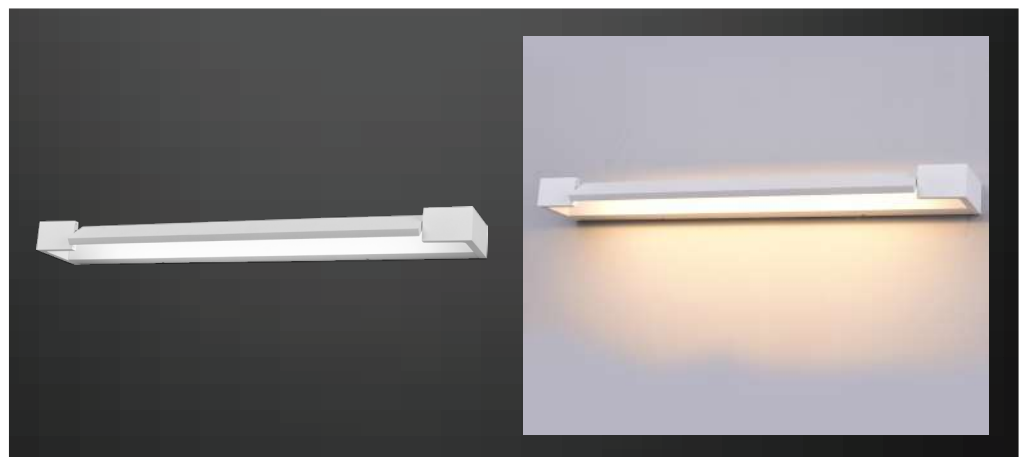

Model	SKU	Color	Watts	Lumen	Box Qty
VT-819-W	8533 - 3000K WARM WHITE	White	18W	1800	10
	8534 - 4000K DAY WHITE				
VT-819-W-N	218533 - 3000K WARM WHITE	White	16w	2150	10
	218534 - 4000K DAY WHITE