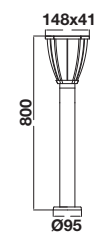

Pole Lamp

Model: [VT-839](#)
SKU: [8629](#)
Max.Watts: 40W
Material: Stainless Steel+PC
Color: Dark Grey
Holder: E27
IP Rating: IP44
Dimension: Ø148X800mm
Box Qty: 6