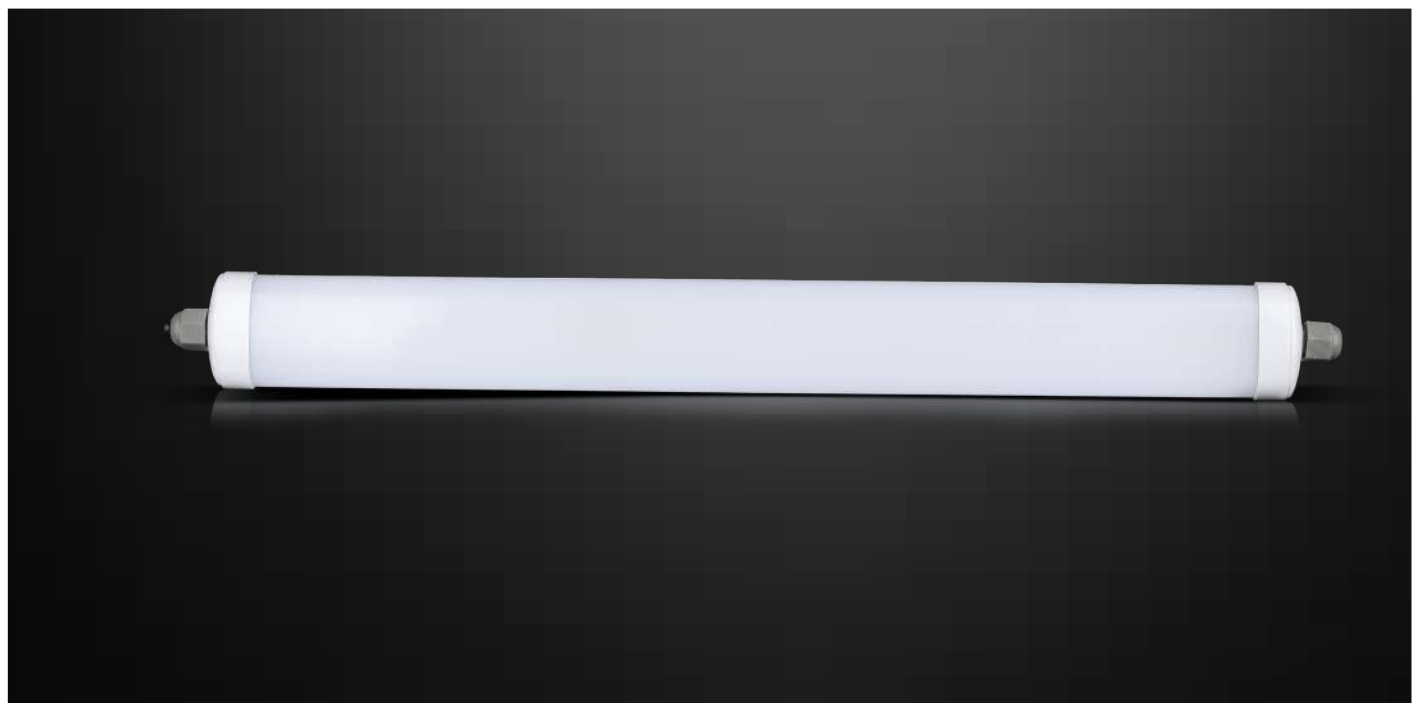

LED BATTEN FITTING | Waterproof Fittings-180CM

- SMD LED Type
- 30,000-hour lifespan
- 120° Beam Angle
- AC:200-240V,50/60Hz
- CRI: >80
- PF: >0.9

Model	SKU	Watts	Lumen	Dimension	Box Qty
VT-180	680 | 4000K DAY WHITE 681 | 6400K WHITE	60w	5400		9 pcs