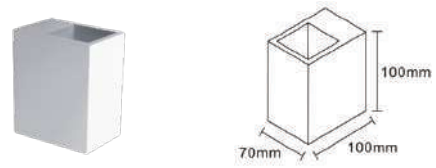

Fitting-Square-G9

Model No:	<u>VT-858SQ</u>	Color:	White
SKU:	3695	Dimension:	70x100x100mm
Base:	G9	Cutting Size:	N/A
Material:	Gypsum	Box Qty:	24