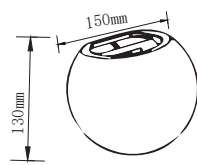

Concrete Wall Fitting

Model No:	<u>VT-891L</u>	Color:	Light Grey
SKU:	8691	Dimension:	150×130×130mm
Base:	G9	Cutting Size:	N/A
Material:	Concrete	Box Qty:	12