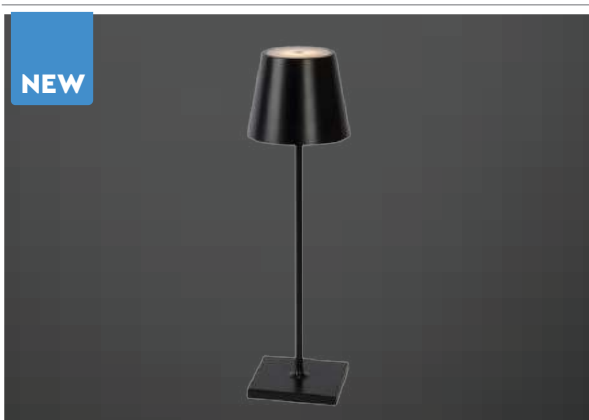

NEW

Rechargeable Desk Lamps

- 180° Beam Angle
- Body Type: Iron
- Unit Color: Black

Model	SKU	Watts	Lumen	Box Qty
VT-7703-B	2887 - 3000K WARM WHITE	3W	50	12
	2888 - 4000K DAY WHITE