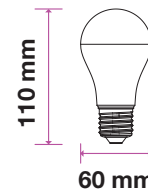

**5 YEAR
WARRANTY**

Model	SKU	Watts	EQUIV.W	Lumen	Box Qty
VT-2307	2806 | 3000K WARM WHITE	6.5W	75w	1055lm	100
	2807 | 4000K DAY WHITE				
	2808 | 6400K WHITE