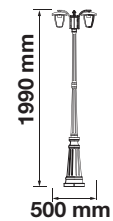

Stand Lamp

Model: [VT-740](#)
SKU: [7063](#)
Max.Watts: 60Wx3
Material: Aluminium+Glass
Color: Black
Holder: E27
IP Rating: IP44
Dimension: 500x1990mm
Box Qty: 1