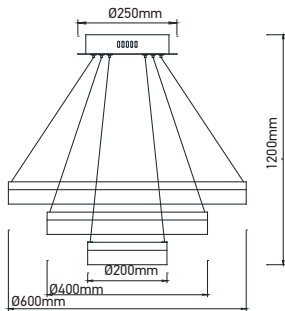

Chandelier-3 Step

- AC:100-240V,50Hz
- PF: >0.9
- CRI: >80
- 120° Beam Angle
- IP Rating:IP20
- Body Type: Acrylic+Aluminium

Model	SKU	Watts	Lumen	Dimension	Box Qty
<u>VT-80-3D</u>	3906 - 3000K WARM WHITE	80w	5600	600×600×1200mm	1

Ceiling Light

- AC:100-240V,50Hz
- PF: >0.9
- CRI: >80
- 120° Beam Angle
- IP Rating:IP20
- Body Type: Acrylic+Aluminium