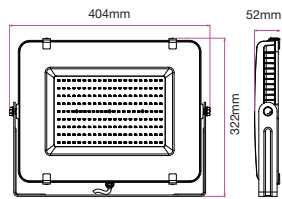

V-TAC®
INNOVATIVE LED LIGHTING