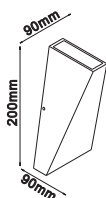

LED Up-Down Wall Lights

- AC:220-240V,50/60Hz
- PF: >0.5
- CRI: >80
- Up15°-Down120° Beam Angle
- IP Rating:IP65
- Body Type: Aluminium

Model	SKU	Color	Watts	Lumen	Box Qty
<u>VT-826-W</u>	8295 - 3000K WARM WHITE 8296 - 4000K DAY WHITE	White	6W	660	20
<u>VT-826-W-N</u>	218295 - 3000K WARM WHITE 218296 - 4000K DAY WHITE	White	6w	3000K - 450 4000K - 476	20
<u>VT-826-B</u>	8297 - 3000K WARM WHITE 8298 - 4000K DAY WHITE	Black	6W	660	20
<u>VT-826-B-N</u>	218297 - 3000K WARM WHITE 218298 - 4000K DAY WHITE	Black	6w	3000K - 450 4000K - 476	20
<u>VT-826-G</u>	8299 - 3000K WARM WHITE 8300 - 4000K DAY WHITE	Grey	6W	660	20
<u>VT-826-G-N</u>	218299 - 3000K WARM WHITE 218300 - 4000K DAY WHITE	Grey	6w	3000K - 450 4000K - 476	20

LED Single Head Rotatable Wall Lights

- AC:220-240V,50/60Hz
- PF: >0.5
- CRI: >80
- 350° Beam Angle
- IP Rating:IP65
- Body Type: Aluminium