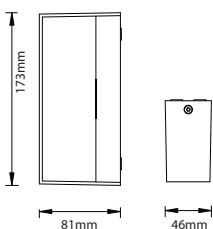

Model	SKU	Color	Watts	Lumen	Box Qty
<u>VT-8056</u>	8239 - 3000K WARM WHITE 8240 - 4000K DAY WHITE 8241 - 6400K WHITE	Grey	9W	400	20
<u>VT-8056-N</u>	218239 - 3000K WARM WHITE 218240 - 4200K DAY WHITE 218241 - 6500K WHITE	Grey	9w	850	20
<u>VT-8057</u>	8242 - 3000K WARM WHITE 8243 - 4000K DAY WHITE 8244 - 6400K WHITE	Grey	12W	600	20
<u>VT-8057-N</u>	218242 - 3000K WARM WHITE 218243 - 4200K DAY WHITE 218244 - 6500K WHITE	Grey	12w	1150	20