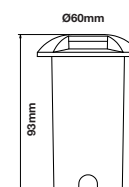

Model	SKU	Watts	Lumen	Box Qty
<u>VT-1161-B</u>	1466 - 3000K WARM WHITE 1468 - 6500K WHITE	1w	10	50
<u>VT-1161-B-N</u>	211466 - 3000K WARM WHITE	1w	50	50