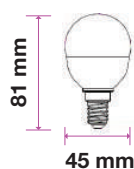

Model	SKU	Watts	EQUIV.W	Lumen	Box Qty
VT-1819	4123 - 2700K WARM WHITE	4w	30w	320	200
	4174 - DAY WHITE				
	4124 - 6400K WHITE				
VT-1819-N	214123 - 3000K WARM WHITE	3.7W	25w	320	200
	214174 - 4000K DAY WHITE				
	214124 - 6500K WHITE