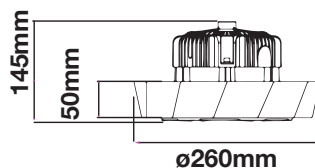

Powerful performance with ultra-efficient energy management. With a staggering high lumen rating of 180 lm/w matched with the highly acclaimed MEAN WELL driver and IP65 Aluminium body.

Model	SKU	Watts	Lumen	Box Qty
<u>VT-9-102</u>	566 | 4000K DAY WHITE 567 | 6400K WHITE	100w	18000	2 pcs

Powerful performance with ultra-efficient energy management. With a staggering high lumen rating of 180 lm/w matched with the highly acclaimed MEAN WELL driver and IP65 Aluminium body.

Model	SKU	Watts	Lumen	Box Qty
<u>VT-9-120</u>	568 | 4000K DAY WHITE 569 | 6400K WHITE	120w	21600	2 pcs

Aluminium Reflector-90°

SKU

570

Aluminium Reflector-120°

SKU

571

PC Transparent Reflector-120°

SKU

574

PC Dustproof Cover

SKU

586