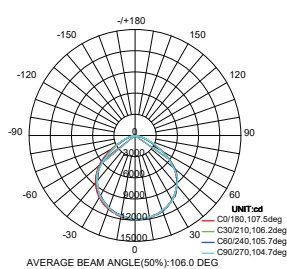

① METER WIRE

Model	SKU	Watts	Lumen	Box Qty
<u>VT-49161</u>	5920 | 4000K DAY WHITE 5921 | 6400K WHITE	100w	16000lm	4 pcs