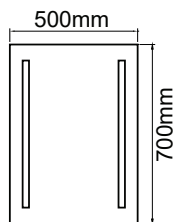

Model	SKU	Watts	Lumen	Box Qty
VT-8701	40461 - 3IN1	37w	800	1