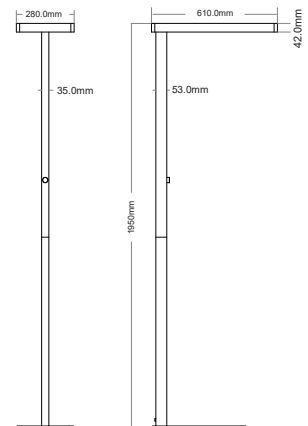

Model	SKU	Watts	Lumen	Size	Unit Color	Box Qty
<u>VT-8500D-S</u>	8523 4000K DAY WHITE	80W	UP:5200/Down:3600	280×35×1950mm	White	1 Pc
<u>VT-8500D-W</u>	8524 4000K DAY WHITE	80W	UP:5200/Down:3600	280×35×1950mm	Silver	1 Pc