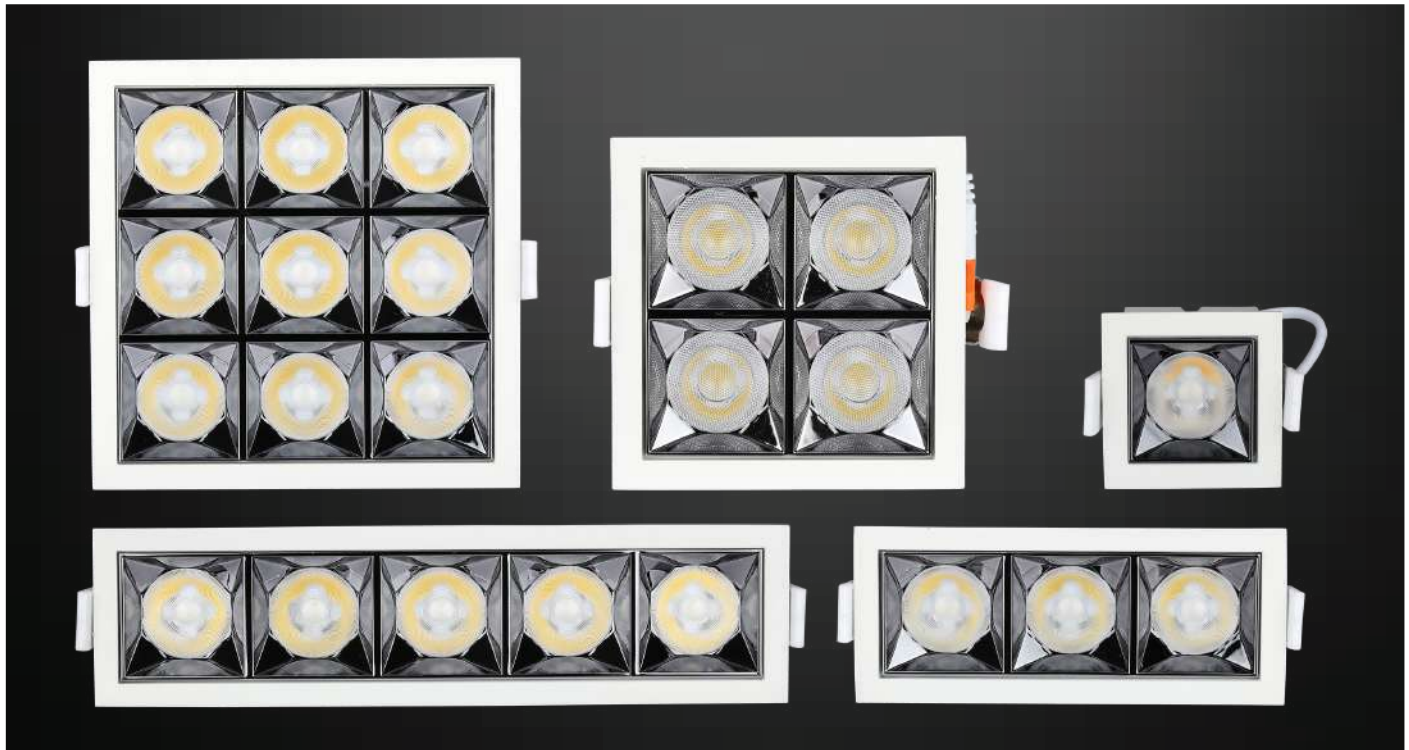

LED DOWNLIGHT | Reflector Downlights

Introducing V-TAC's LED reflector downlights — available in 12° & 38° beam angles & CRI rating of >90, to achieve any residential, retail, or hospitality lighting need.

- 30,000-hour lifespan
- Input Voltage – AC:220–240V,50Hz
- Body Material – Aluminium
- Includes Quick Connector for easy wiring

12°
NARROW BA

38°
WIDE BA

5 YEAR
WARRANTY

FLICKER
FREE

UGR<19