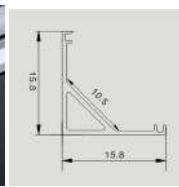

Mounting Kit

Model	SKU	Dimension	Color	Box Qty
VT-8109-M	3353	2000×15.8×15.8mm	Silver	160
VT-8123-W	3369	2000×15.8×15.8mm	White	160