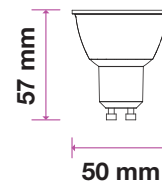

Model	SKU	Watts	EQUIV.W	Lumen	Box Qty
VT-249	20026 | 3000K WARM WHITE	6w	50w	500	200
	20027 | 4000K DAY WHITE				
	20028 | 6400K WHITE				
VT-249-N	2120026 | 3000K WARM WHITE	6W	60w	445	200