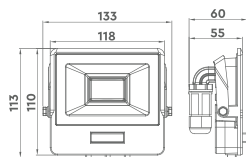

SAMSUNG
LED

Illuminated

INNOVATIVE LED LIGHTING

NEW

Model	SKU	Watts	Lumen	Box Qty
<u>VT-118S-B</u>	20256 | 3000K WARM WHITE 20257 | 4000K DAY WHITE 20258 | 6500K WHITE	10w	735	20 pcs

NEW