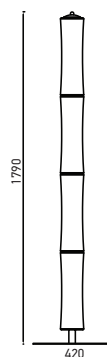

Floor Lamp

- AC:220-240V,50Hz
- CRI: >80
- 120° Beam Angle
- IP Rating:IP20
- Body Type: PC
- Box Qty: 1

Model	SKU	Watts	Lumen
VT-7096	3977 3000K WARM WHITE	65w	4300