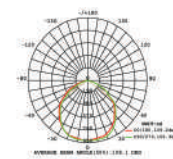

E Series-White Body

- AC:220-240V,50/60Hz
- PF: >0.9
- CRI: >70
- 110° Beam Angle

Model	SKU	Watts	Lumen	Box Qty
VT-40101W	5967 - 3000K WARM WHITE	100w	8500	5
	5968 - 4000K DAY WHITE			
	5969 - 6500K WHITE			
VT-40101W-N	215967 - 3000K WARM WHITE	100w	8700	10
	215968 - 4000K DAY WHITE			
	215969 - 6500K WHITE			

E Series-Black Body

- AC:220-240V,50Hz
- PF: >0.9
- CRI: >70
- 110° Beam Angle

Model	SKU	Watts	Box Qty
VT-4011	5988 - GREEN	10w	40
	5989 - RED		
	5990 - BLUE		

E Series-Black Body

- AC:220-240V,50Hz
- PF: >0.9
- CRI: >70
- 110° Beam Angle

Model	SKU	Watts	Box Qty
VT-4021	5991 - GREEN	20w	20
	5992 - RED		
	5993 - BLUE		

E Series-Black Body

- AC:220-240V,50Hz
- PF: >0.9
- CRI: >70
- 110° Beam Angle

Model	SKU	Watts	Lumen	Box Qty
VT-4011B	5940 - 3000K WARM WHITE	10w	850	40
	5941 - 4000K DAY WHITE			
	5942 - 6500K WHITE