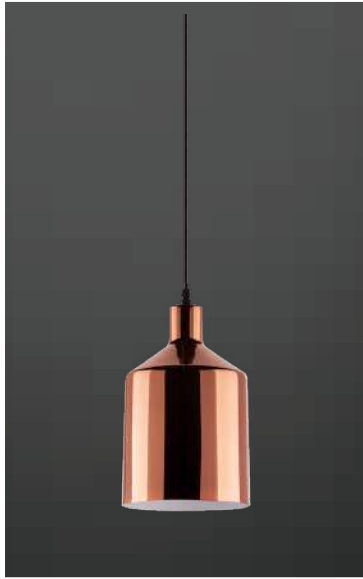

Copper Series Rose Gold

Model: VT-8175-CO
SKU: 3706
Material: Iron+ Copper Paint
Dimension: Ø170mm
Box Qty: 8