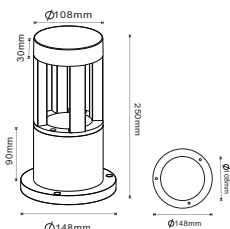

Model	SKU	Color	Watts	Lumen	Box Qty
VT-830-W	8316 - 3000K WARM WHITE 8317 - 4000K DAY WHITE 8318 - 6400K WHITE	White	10W	450	8
VT-830-G	8319 - 3000K WARM WHITE 8320 - 4000K DAY WHITE 8321 - 6400K WHITE	Grey	10W	450	8
VT-830-B	8322 - 3000K WARM WHITE 8323 - 4000K DAY WHITE 8324 - 6400K WHITE	Black	10W	450	8