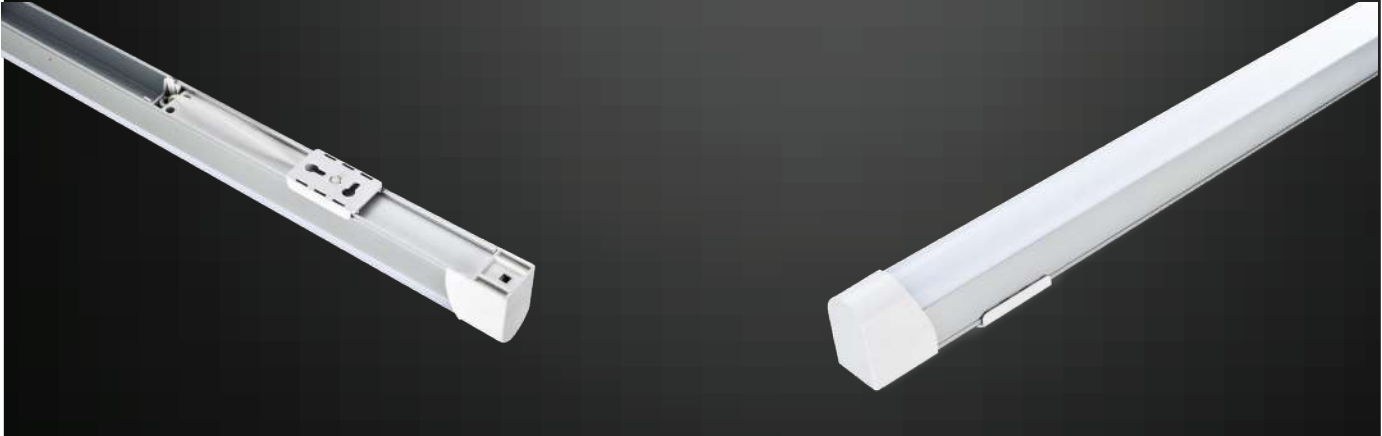

LED TUBES | Wall Fitting-60cm

- AC:85-265V,50/60Hz
- PF: >0.6
- CRI: >80
- 120° Beam Angle
- On/Off: >10,000
- Life span:20,000-hour
- Body Type: Aluminium+PC
- Dimension :600×32×25mm

Model	SKU	Watts	Lumen	Box Qty
<u>VT-8111</u>	5071 - 3000K WARM WHITE 5072 - 4500K DAY WHITE 5073 - 6000K WHITE	10w	900	25

LED TUBES | Wall Fitting-120cm

- AC:85-265V,50/60Hz
- PF: >0.6
- CRI: >80
- 120° Beam Angle
- On/Off: >10,000
- Life span:20,000-hour
- Body Type: Aluminium+PC
- Dimension :1200×32×25mm