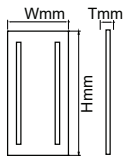

Model	SKU	Watts	Lumen	Dimension	Box Qty
VT-8505	40441 - 6400K WHITE	17w	600	H:500xW:390xT:35mm	1
VT-8700	40451 - 6400K WHITE	30w	750	H:700xW:500xT:35mm	1
VT-8700-N	2140451 - 6400K WHITE	35w	95	H:700xW:500xT:35mm	1
VT-8800	40471 - 6400K WHITE	38w	700	H:800xW:600xT:35mm	1
VT-8800-N	2140471 - 6400K WHITE	42w	100	H:800xW:600xT:35mm	1