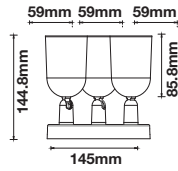

Ceiling/Wall Fitting-Gu10