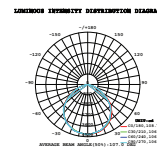

Model	SKU	Watts	Lumen	Box Qty
VT-150-B	475 | 3000K WARM WHITE	150w	12000	2 pcs
	476 | 4000K DAY WHITE			
	477 | 6400K WHITE