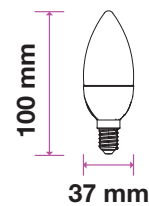

Model	SKU	Watts	EQUIV.W	Lumen	Box Qty
<u>VT-268</u>	111 | 3000K WARM WHITE	7w	45w	600	200
	112 | 4000K DAY WHITE				
	113 | 6400K WHITE