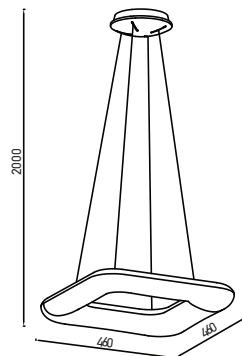

Designer Series Color Changing

- AC:220-240V,50Hz
- CRI: >80
- 120° Beam Angle
- IP Rating:IP20
- Body Type: PC
- Box Qty: 1

Model	SKU	Watts	Lumen
<u>VT-7461</u>	3962 -3IN1	40w	3600