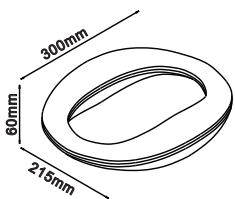

Model	SKU	Color	Watts	Lumen	Box Qty
<u>VT-811-W</u>	8307 - 3000K WARM WHITE	White	10W	1100	20
	8308 - 4000K DAY WHITE				
<u>VT-811-B</u>	8309 - 3000K WARM WHITE	Black	10W	1100	20
	8310 - 4000K DAY WHITE				
<u>VT-811-B-N</u>	218309 - 3000K WARM WHITE	Black	10w	1070	20