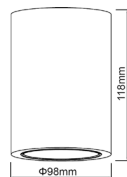

Surface Fittings GU10

NEW

Model No:	<u>VT-978-B</u>	Color:	Black
SKU:	6691	Dimension:	26.5×22.5×55mm
Base:	GU10	Cutting Size:	N/A
Material:	Iron	Box Qty:	20