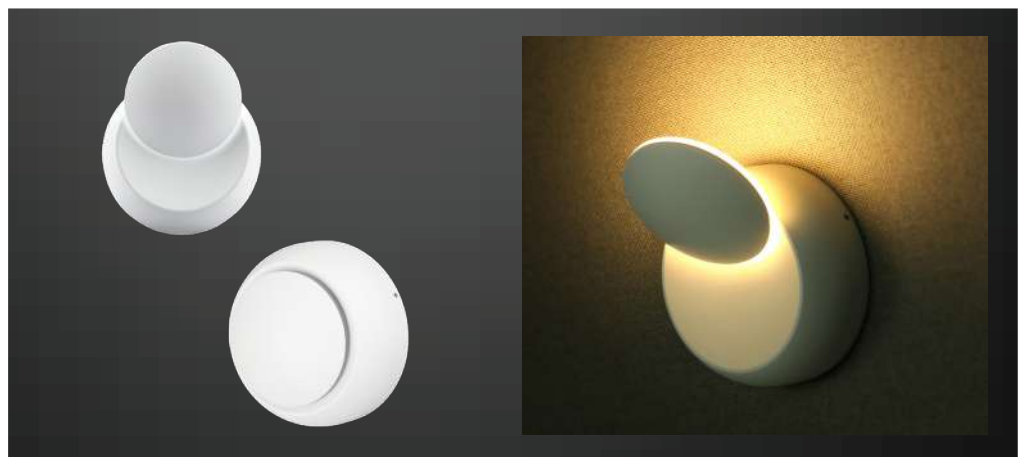

Model	SKU	Color	Watts	Lumen	Box Qty
<u>VT-757</u>	7086 - 3000K WARM WHITE	White	5W	560	20
	7093 - 4000K DAY WHITE				
<u>VT-757-N</u>	217093 - 4000K DAY WHITE	White	5W	645	20