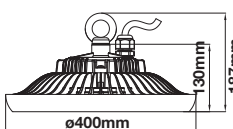

120
lm/W

Model	SKU	Watts	Lumen	Box Qty
<u>VT-9-200</u>	580 | 4000K DAY WHITE 581 | 6400K WHITE	200w	24000	1 pcs