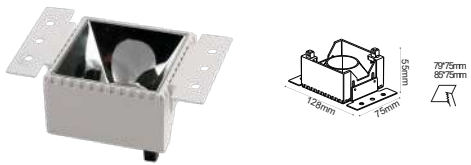

Chrom Reflector Fitting Square-GU10

Model No:	<u>VT-890</u>	Color:	White+Chrome Reflector
SKU:	<u>8880</u>	Dimension:	128×75×55mm
Base:	GU10	Cutting Size:	79/85×75mm
Material:	Aluminium	Box Qty:	50