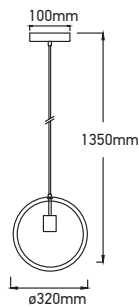

Geometric Series Black Canopy

Model: VT-7321-MB
SKU: 3838
Material: Metal
Dimension: 320×320×1350mm
Box Qty: 10