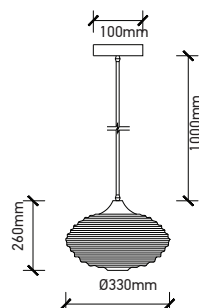

Designer Glass Transparent

Model: VT-7305
SKU: 3881
Material: Glass
Dimension: Ø270x1280mm
Box Qty: 4