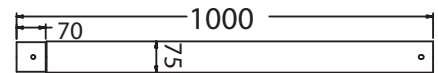

Pole for Solar Garden Light

11258

- Size: 3 meter (1000×3pcs)

LED SOLAR LIGHTS | Solar Garden Light with Sensor

- LiFePO4 32700, 6.4V 6000mAh Battery
- No. of LED: 120pcs
- Detecting Angle: 120°
- Sensing Range: <8Mtr
- Charging Time: 8 Hours
- Working Time: Constant Lighting Mode: 3 nights+ Sensor Mode: 5 nights+
- IP Rating: IP65
- Body Type: Aluminium+ABS