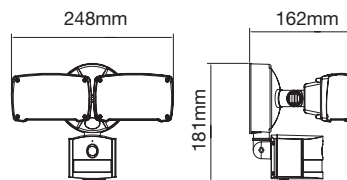

Model	SKU	Watts	Lumen	Box Qty
<u>VT-4818W</u>	5745 - 6000K WHITE	18w	600	4