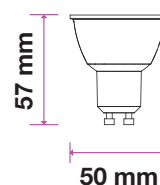

Model	SKU	Watts	EQUIV.W	Lumen	Box Qty
VT-205	201 | 3000K WARM WHITE	5w	35w	400	200
	202 | 4000K DAY WHITE				
	203 | 6400K WHITE				
VT-205-N	21201 | 3000K WARM WHITE	4.5W	35w	400	200
	21202 | 4000K DAY WHITE				
	21203 | 6500K WHITE