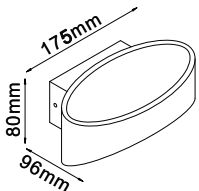

LED Ceiling & Wall Lights

- AC:220-240V,50/60Hz
- PF: >0.5
- CRI: >80
- 150° Beam Angle
- IP Rating:IP20
- Body Type: Aluminium

Model	SKU	Color	Watts	Lumen	Box Qty
<u>VT-705</u>	8208 - 3000K WARM WHITE	White	5W	550	20
	8232 - 4000K DAY WHITE				
<u>VT-705-N</u>	218232 - 4000K DAY WHITE	White	5W	645	20

LED Rotatable Wall Light

- AC:110-240V,50/60Hz
- PF: >0.45
- CRI: >80
- 10-360° Beam Angle
- IP Rating:IP20
- Body Type: Aluminium