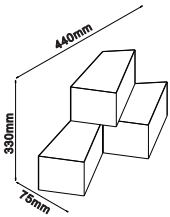

LED Wall Lights

- AC:220-240V,50/60Hz
- PF: >0.5
- CRI: >80
- 360° Beam Angle
- IP Rating:IP20
- Body Type: Aluminium

Model	SKU	Color	Watts	Lumen	Box Qty
<u>VT-709-W</u>	8221 - 3000K WARM WHITE	White	9W	990	10
	8222 - 4000K DAY WHITE				
<u>VT-709-B</u>	8223 - 3000K WARM WHITE	Black	9W	990	10
	8224 - 4000K DAY WHITE				

LED Wall Lights

- AC:110-240V,50/60Hz
- PF: >0.45
- CRI: >80
- 360° Beam Angle
- IP Rating:IP20
- Body Type: Aluminium