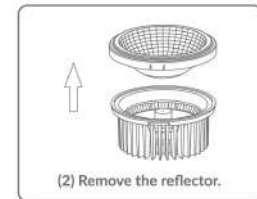

Instructions to change the reflector