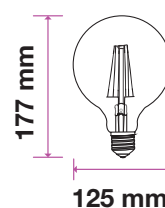

120
lm/W

3 YEAR
WARRANTY

Model	SKU	Watts	EQUIV.W	Lumen	Box Qty
VT-297	291 | 2200K WARM WHITE	6w	55w	725	20