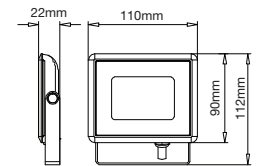

Model	SKU	Watts	Box Qty
VT-4011	5988 - GREEN	10w	40
	5989 - RED		
	5990 - BLUE