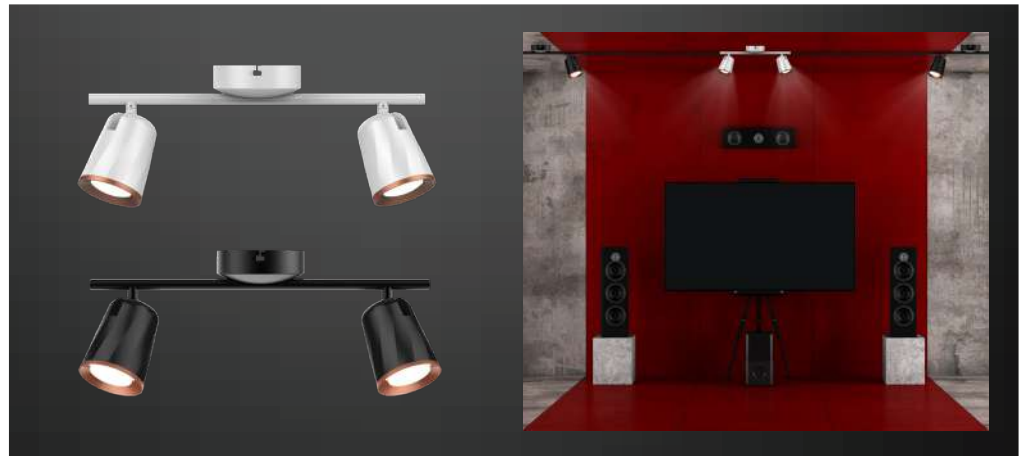

LED Double Head Wall Lights

- AC:220-240V,50/60Hz
- PF: >0.5
- CRI: >80
- 100° Beam Angle
- IP Rating:IP20
- Body Type: Plastic+Metal

Model	SKU	Color	Watts	Lumen	Box Qty
VT-812-W	8254 - 3000K WARM WHITE	White	12W	960	12
	8256 - 4000K DAY WHITE				
VT-812-W-N	218254 - 3000K WARM WHITE	White	10W	3000K-1080 4000K-1160	12
	218256 - 4000K DAY WHITE				
VT-812-B	8255 - 3000K WARM WHITE	Black	12W	960	12
	8257 - 4000K DAY WHITE				
VT-812-B-N	218255 - 3000K WARM WHITE	Black	10W	3000K-1080 4000K-1160	12
	218257 - 4000K DAY WHITE				

LED Tripple Head Wall Lights

- AC:220-240V,50/60Hz
- PF: >0.5
- CRI: >80
- 100° Beam Angle
- IP Rating:IP20
- Body Type: Plastic+Metal