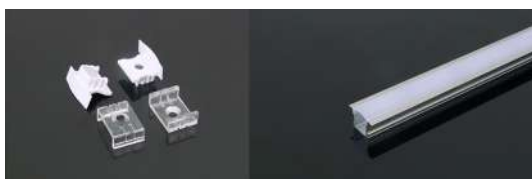

Mounting Kit

Model	SKU	Dimension	Color	Box Qty
VT-8107	3351	2000×23×15.5mm	Silver	120