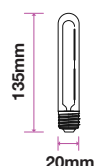

Model	SKU	Watts	EQUIV.W	Lumen	Box Qty
VT-2204	2701 - 2700K WARM WHITE 2702 - 4000K DAY WHITE 2703 - 6000K WHITE	4w	35w	400	100