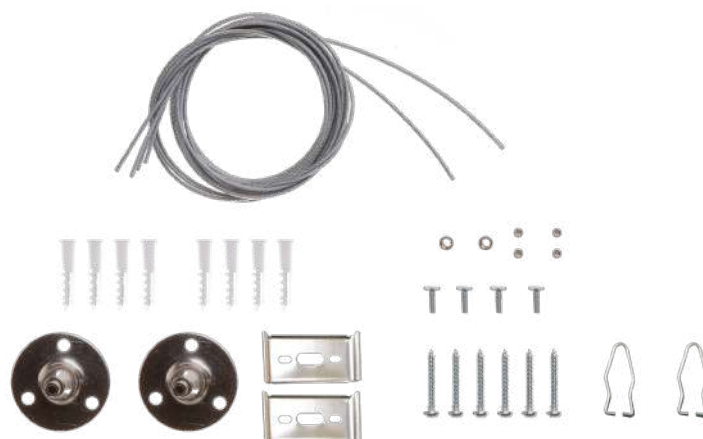

Waterproof Suspension Kit

SKU	Box Qty
8119	50