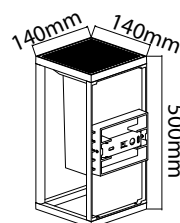

LED WALL LIGHT Solar Bollard

- Min 3hrs / Max 12hrs Working Time
- IP65 Rating
- AL+PC Material
- Lithium battery 3.7V 2600mAh
- 3-5 meters Sensing Range
- 4-6 hours sunlight charging Time
- 50pcs of LED
- 5.5V 3 W Solar Panel

**IP65
RATING**

**SOLAR
LIGHTS**

**3 YEAR
WARRANTY**

Model	SKU	Watts	Lumen	Box Qty
<u>VT-66</u>	785 | 3000K WARM WHITE	2w	280	10 pcs

VT-66-N   **21785 | 3000K WARM WHITE**   2w   280   10 pcs

LED WALL LIGHT Solar Bollard

- Min 3hrs / Max 12hrs Working Time
- IP65 Rating
- AL+PC Material
- Lithium battery 3.7V 2600mAh
- 3-5 meters Sensing Range
- 4-6 hours sunlight charging Time
- 50pcs of LED
- 5.5V 3 W Solar Panel

**IP65
RATING**

**SOLAR
LIGHTS**