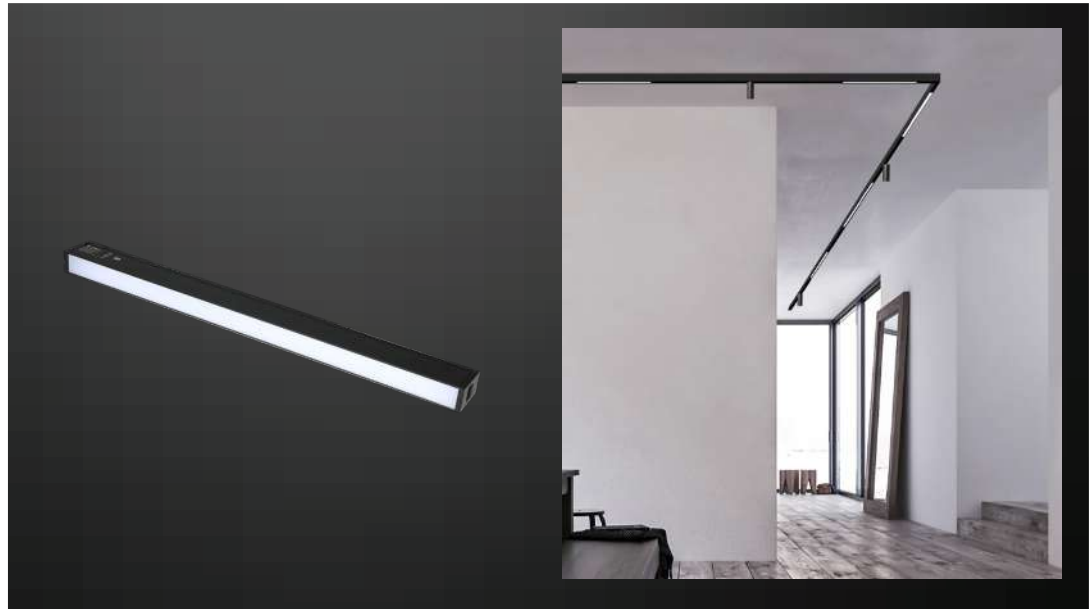

MAGNETIC LINEAR LIGHT

- SMD LED Type
- DC:24V
- CRI: >90
- 100° Beam Angle
- 30,000-hour Lifespan
- Aluminium Body

Model	SKU	Watts	Lumen	Box Qty
VT-4121	7954 | 3000K WARM WHITE	20w	1600	12
	7955 | 4000K DAY WHITE