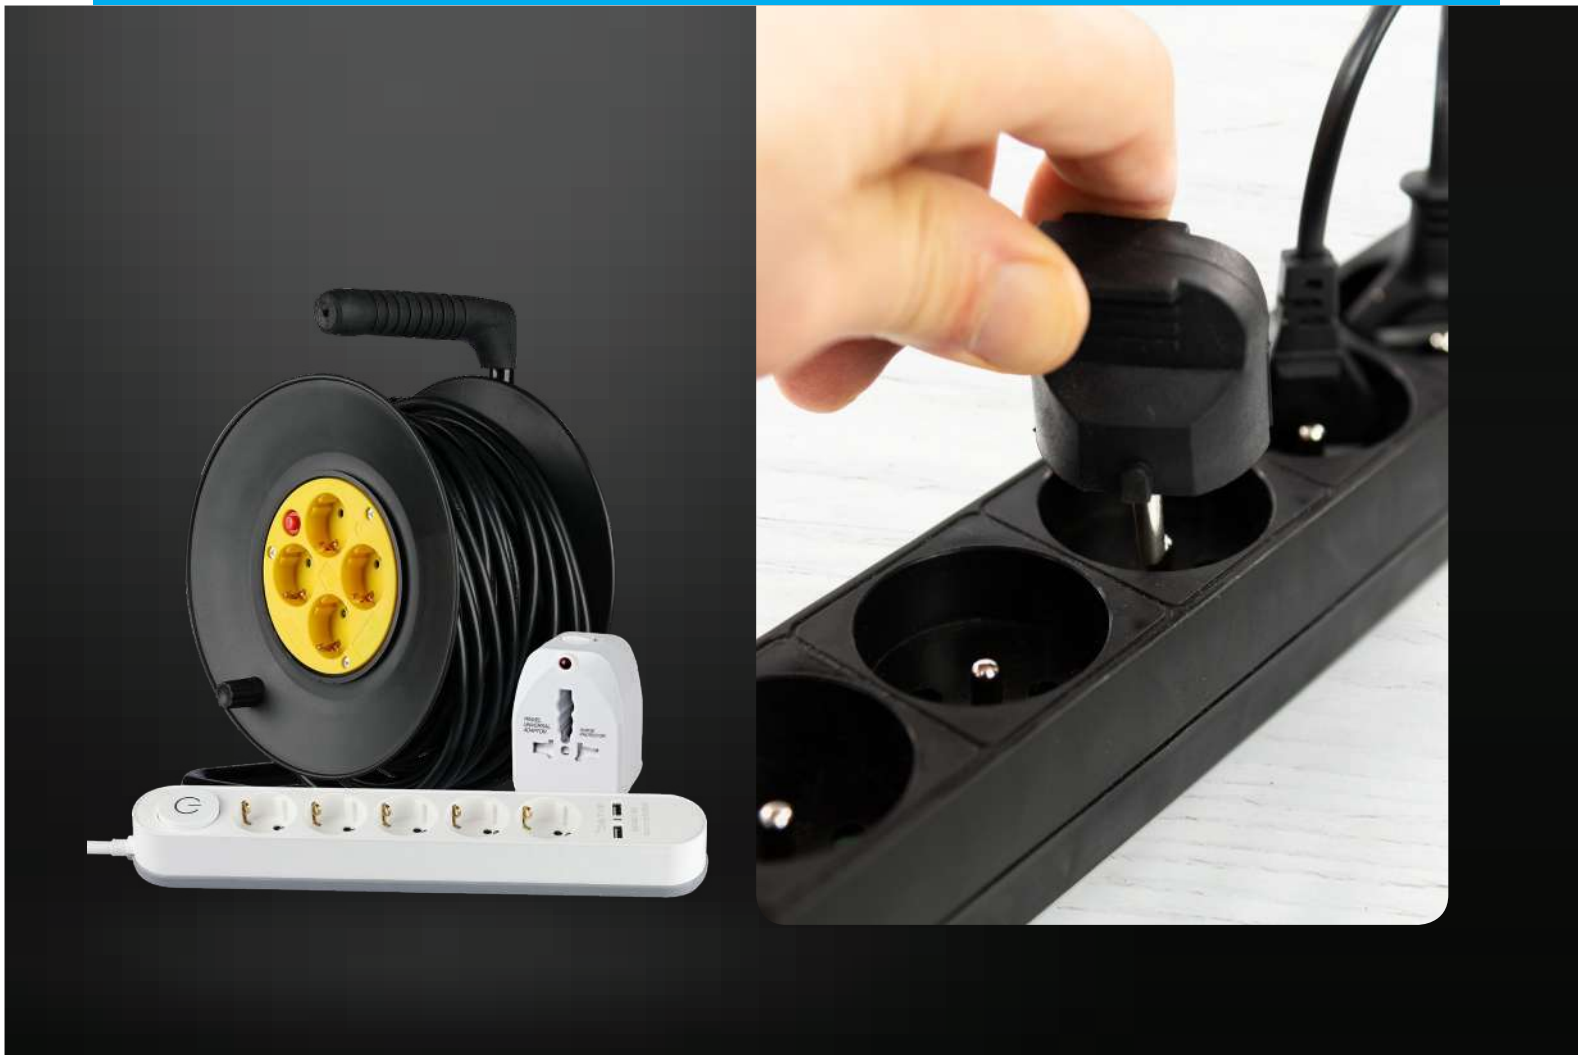

SOCKETS AND ADAPTERS

Extensive variety of electrical accessories to power your devices with Italian, European sockets and adapters made from high-quality, modern components from V-TAC. Includes cable reels and sockets of different types and lengths, extension cords, travel adapters/converters, grounded counterparts, and more.

Key Features

- 3/4/5/6/8-way sockets – sockets with switches and/or USB ports also available
- Includes sockets for different socket types compatible in Italy and more European countries
- 2/3/4 Outlet, Universal Travel Adapters available for flexibility of use
- Earthing variants available for select socket types

V-TAC®

ELECTRICAL