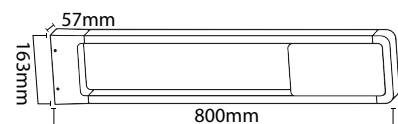

Model	SKU	Watts	Lumen	Box Qty
VT-33-Black	20113 | 3000K WARM WHITE	10w	650	5 pcs
	20114 | 4000K DAY WHITE			
	20115 | 6400K WHITE