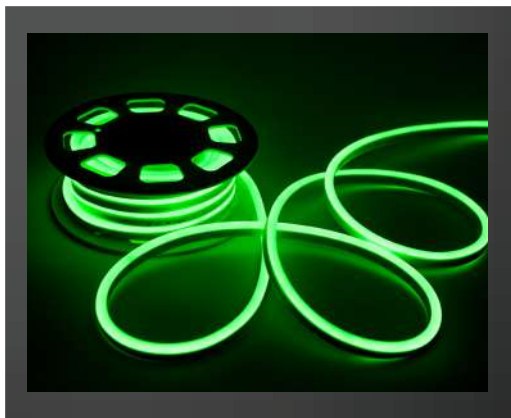

Voltage: DC:24V
LED Qty/M: 120
LED Type: SMD

Beam Angle: 160°
IP Rating: IP65
Width: 9×16.5mm
Box Qty: 5 Packets

Neon Flex-Green

Model	SKU	Watts	Lm/M:
VT-555G	2517 - GREEN	8W	320

Voltage: DC:24V
LED Qty/M: 120
LED Type: SMD