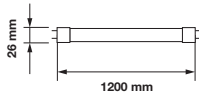

Model	SKU	Watts	Lumen	Box Qty
<u>VT-1228-V</u>	6324	18w	1530	25

LED TUBES | T8 Seafood Tube-120cm

- G13 Holder
- AC:180-240V,50/60Hz
- PF: >0.9
- CRI: >95
- 160° Beam Angle
- On/Off: >15,000
- Life span:20,000-hour
- Body Type: Glass with PET
- Instant start :0-100% in < 1s