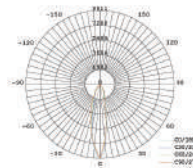

Track Light-Color Changing

- AC:220-240V,50/60Hz
- PF: >0.9
- CRI: >95
- 20° ~ 60° (Adjustable) Beam Angle
- LED Type :COB
- Body Type: Aluminium

Model	SKU	Watts	Lumen	Box Qty
<u>VT-4745-W</u>	1412 - 3 IN 1	35w	3000	8

Track Light-Black-White Body

- AC:220-240V,50/60Hz
- PF: >0.9
- CRI: >80
- 24° Beam Angle
- LED Type :COB
- Body Type: Aluminium

Model	SKU	Watts	Lumen	Box Qty
<u>VT-4512</u>	1333 - 4000K DAY WHITE 1334 - 6000K WHITE	10w	800	40

Track Light-Black-White Body

- AC:220-240V,50/60Hz
- PF: >0.9
- CRI: >80
- 24° Beam Angle
- LED Type :COB
- Body Type: Aluminium

Model	SKU	Watts	Lumen	Box Qty
<u>VT-4528</u>	1337 - 6000K WHITE	25w	2100	20

Track Light-Black-White Body

- AC:220-240V,50/60Hz
- PF: >0.9
- CRI: >80
- 24° Beam Angle
- LED Type :COB
- Body Type: Aluminium

Model	SKU	Watts	Lumen	Box Qty
<u>VT-4537</u>	1338 - 3000K WARM WHITE 1340 - 6000K WHITE	35w	2850	10