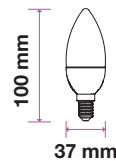

Model	SKU	Watts	EQUIV.W	Lumen	Box Qty
VT-2214	2769 -RGB+3000K	3.5w	30w	320	200
	2770 -RGB+4000K				
	2771 -RGB+6400K				
VT-2214-N-1	2926 -RGB+3000K	4.8w	30w	320	200
	2929 -RGB+4000K