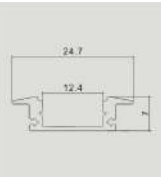

Mounting Kit

Model	SKU	Dimension	Color	Box Qty
VT-8106-M	3350	2000×24.7×7mm	Silver	180
VT-8122-W	3368	2000×24.7×7mm	White	180