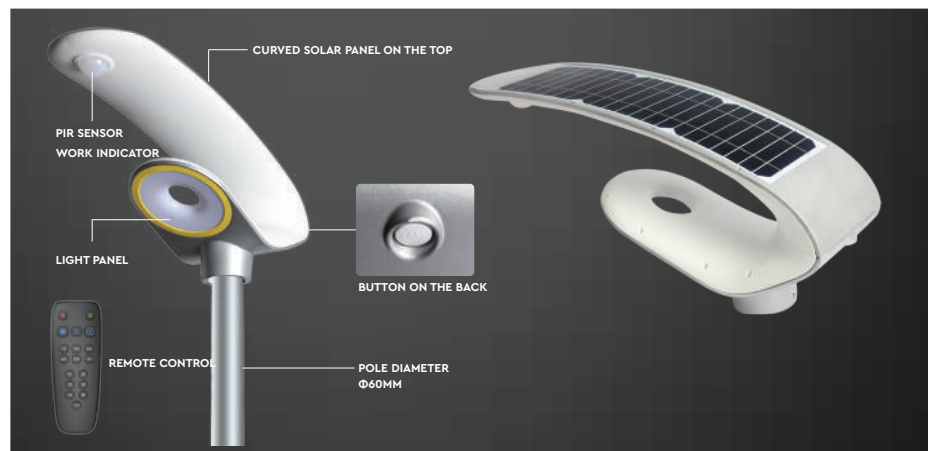

Model	SKU	Watts	Lumen	Dimension	Box Qty
<u>VT-130W</u>	5505 - 4000K DAY WHITE 5506 - 6400K WHITE	20w	2000		4