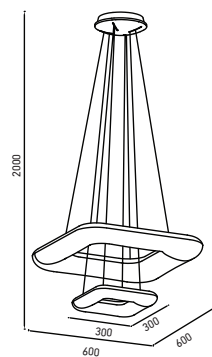

Designer Series Color Changing

- AC:220-240V,50Hz
- CRI: >80
- 120° Beam Angle
- IP Rating:IP20
- Body Type: PC
- Box Qty: 1

DIMMABLE
LIGHT CONTROL

COLOR
CHANGING
WITH REMOTE