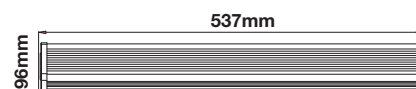

Model	SKU	Watts	Lumen	Box Qty
<u>VT-9-112</u>	891 | 4000K DAY WHITE 892 | 6000K WHITE	100w	12000	6 pcs
<u>VT-9-112-N</u>	21891 | 4000K DAY WHITE 21892 | 6500K WHITE	100w	9800	9 pcs