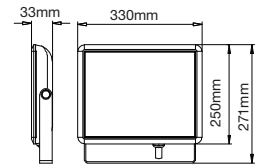

Model	SKU	Watts	Lumen	Box Qty
VT-40101W	5967 - 3000K WARM WHITE	100w	8500	5
	5968 - 4000K DAY WHITE			
	5969 - 6500K WHITE			
VT-40101W-N	215967 - 3000K WARM WHITE	100w	8700	10
	215968 - 4000K DAY WHITE			
	215969 - 6500K WHITE