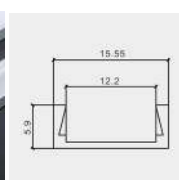

Mounting Kit

Model	SKU	Dimension	Color	Box Qty
VT-9327	3370	2000×16mm×7mm	Silver	200