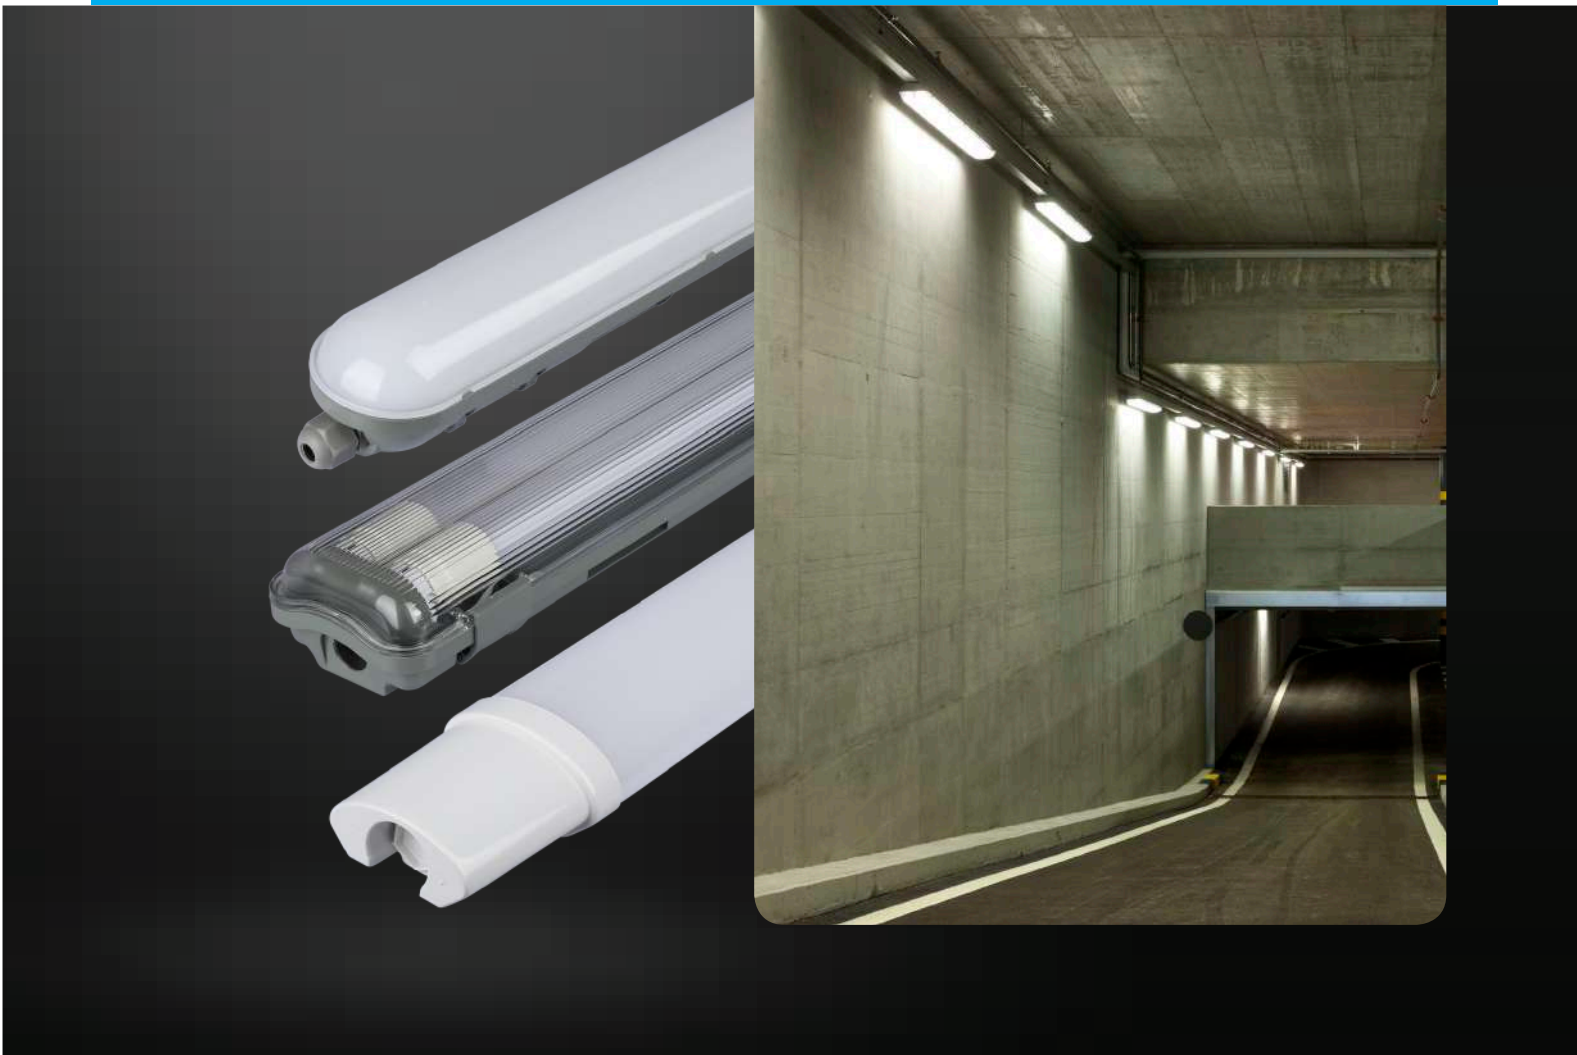

LED BATTEN FITTINGS

Introducing our complete Essentials range of IP65-rated waterproof tubes. Built with a durable, air-tight body allowing it to resist jets of water and dust — an essential feature for outdoor lighting.

Key Features

- Easy to install
- IP65, free from water and dirt
- Direct wiring easily accessible when necessary
- Perfect replacement for the whole set of T8 fluorescent lighting fixture
- Save up to 80% in electricity consumption compared to fluorescent lighting fixture

Application

Widely used for Domestic and Commercial Lighting, Offices, Supermarkets, Shops, Hotels & similar environment.

V-TAC®
INNOVATIVE LED LIGHTING