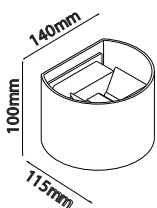

Model	SKU	Color	Watts	Lumen	Box Qty
VT-756-W	7082 - 3000K WARM WHITE 7091 - 4000K DAY WHITE	White	6W	660	20
VT-756-W-N	217082 - 3000K WARM WHITE 217091 - 4000K DAY WHITE	White	5w	700	20
VT-756-B	7081 - 3000K WARM WHITE 7090 - 4000K DAY WHITE	Black	6W	660	20
VT-756-B-N	217081 - 3000K WARM WHITE 217090 - 4000K DAY WHITE	Black	5w	700	20
VT-756-G	7083 - 3000K WARM WHITE 7092 - 4000K DAY WHITE	Grey	6W	660	20