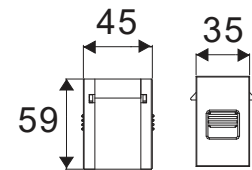

MAGNETIC
TRACK LIGHTS

V-TAC®
INNOVATIVE LED LIGHTING

MAGNETIC LINEAR SPOTLIGHT

- SMD LED Type
- DC:24V
- CRI: >90
- 30° Beam Angle
- 30,000-hour Lifespan
- Aluminium Body

3 YEAR
WARRANTY

UGR<19

Model	SKU	Watts	Lumen	Box Qty
<u>VT-4141</u>	7958 | 3000K WARM WHITE 7959 | 4000K DAY WHITE	1w	35	40

MAGNETIC LINEAR SPOTLIGHT

- SMD LED Type
- DC:24V
- CRI: >90
- 30° Beam Angle
- 30,000-hour Lifespan
- Aluminium Body

3 YEAR
WARRANTY

UGR<19

Model	SKU	Watts	Lumen	Box Qty
<u>VT-4143</u>	7960 | 3000K WARM WHITE 7961 | 4000K DAY WHITE	3w	240	36