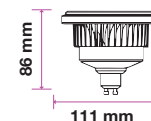

Model	SKU	Watts	EQUIV.W	Lumen	Box Qty
<u>VT-1112D</u>	7234 - 3000K WARM WHITE 7235 - 4000K DAY WHITE 7236 - 6400K WHITE	12w	60w	900	60
<u>VT-1112D-N</u>	217234 - 3000K WARM WHITE 217236 - 6000K WHITE	12w	60w	3000K-1030 6000K-1300