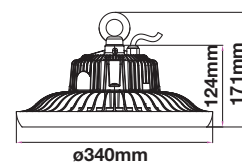

120
lm/W

Model	SKU	Watts	Lumen	Box Qty
<u>VT-9-150</u>	560 | 4000K DAY WHITE 561 | 6400K WHITE	150w	18000	2 pcs