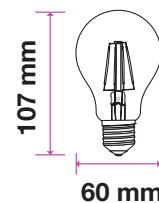

**3 YEAR
WARRANTY**

Model	SKU	Watts	EQUIV.W	Lumen	Box Qty
<u>VT-266</u>	286 | 2200K WARM WHITE	6w	55w	725	50