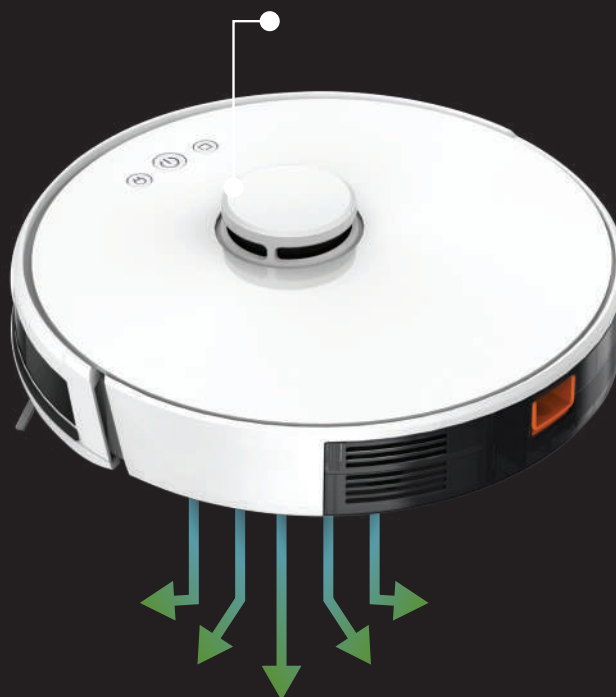

SMART CONNECT

Wireless Wi-Fi App
Remote Control

3000mAh
Using **LG** battery

MOTOR SUCTION POWER
2200 PA

Automatic Return to Dock Base
for Self-Charging

360° LASER

Scanning provides insight into the whole house