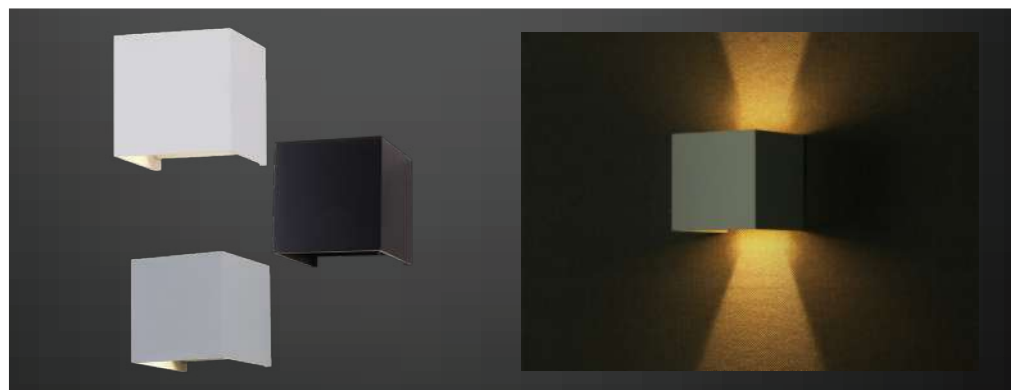

Model	SKU	Color	Watts	Lumen	Box Qty
VT-759-W	7079 - 3000K WARM WHITE 7088 - 4000K DAY WHITE	White	6W	660	20
VT-759-W-N	217079 - 3000K WARM WHITE 217088 - 4000K DAY WHITE	White	5w	700	20
VT-759-B	7078 - 3000K WARM WHITE 7087 - 4000K DAY WHITE	Black	6W	660	20
VT-759-B-N	217078 - 3000K WARM WHITE 217087 - 4000K DAY WHITE	Black	5w	700	20
VT-759-G	7080 - 3000K WARM WHITE 7089 - 4000K DAY WHITE	Grey	6W	660	20
VT-759-G-N	217080 - 3000K WARM WHITE 217089 - 4000K DAY WHITE	Grey	5w	700	20