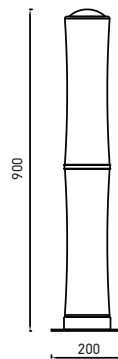

Floor Lamp Touch Dimming

- AC:220-240V,50Hz
- CRI: >80
- 120° Beam Angle
- IP Rating:IP20
- Body Type: PC
- Box Qty: 1