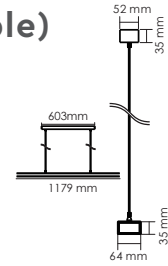

LED LINEAR LIGHTS | Up & Down Linear Lights (Non-Linkable)

This modern range of suspended linear lights has up & down illumination for a more evenly distributed light that creates a subtle ambient yet sufficient lighting for any commercial lighting. Linear up & down lights are offered in two colors variants Silver and White.

- 30,000-hour Lifespan
- AC:100-240V,50Hz
- Aluminium Body
- 1-10V Dimmable
- 1.5 Meter Wire Length
- UP-110°-Down-50° Beam Angle

Product	Unit Color	Model	SKU	Watts	Lumen	Box Qty
	Silver	<u>VT-7-61-S</u>	607 | 4000K DAY WHITE	UP 30w DOWN 30w	UP-3300 DOWN-3300	8
	White	<u>VT-7-61-W</u>	606 | 4000K DAY WHITE	UP 30w DOWN 30w	UP-3300 DOWN-3300	8

*Suitable for use up to 10-12 hours daily, constant use of the product will void the warranty.