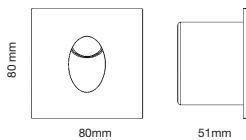

LED Step Lights

- AC:100-240V,50/60Hz
- PF: >0.5
- CRI: >80
- 15° Beam Angle
- IP Rating:IP20
- Body Type: Aluminium

Model	SKU	Color	Watts	Lumen	Box Qty
<u>VT-1109</u>	1209 - 3000K WARM WHITE 1210 - 4200K DAY WHITE	White	3W	120	100
<u>VT-1109-N</u>	211209 - 3000K WARM WHITE 211210 - 4000K DAY WHITE	White	3w	270	100
<u>VT-1109RD</u>	1207 - 3000K WARM WHITE 1208 - 4200K DAY WHITE	White	3W	120	100
<u>VT-1109RD-N</u>	211207 - 3000K WARM WHITE 211208 - 4000K DAY WHITE	White	3w	270	100

LED Step Lights

- AC:100-240V,50/60Hz
- PF: >0.6
- CRI: >70
- 120° Beam Angle
- IP Rating:IP44
- Body Type: Aluminium