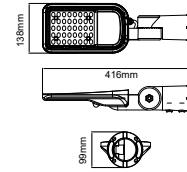

NEW

Model	SKU	Watts	Lumen	Box Qty
<u>VT-39ST</u>	20422 | 4000K DAY WHITE 20423 | 6500K WHITE	30w	3000	pcs

NEW