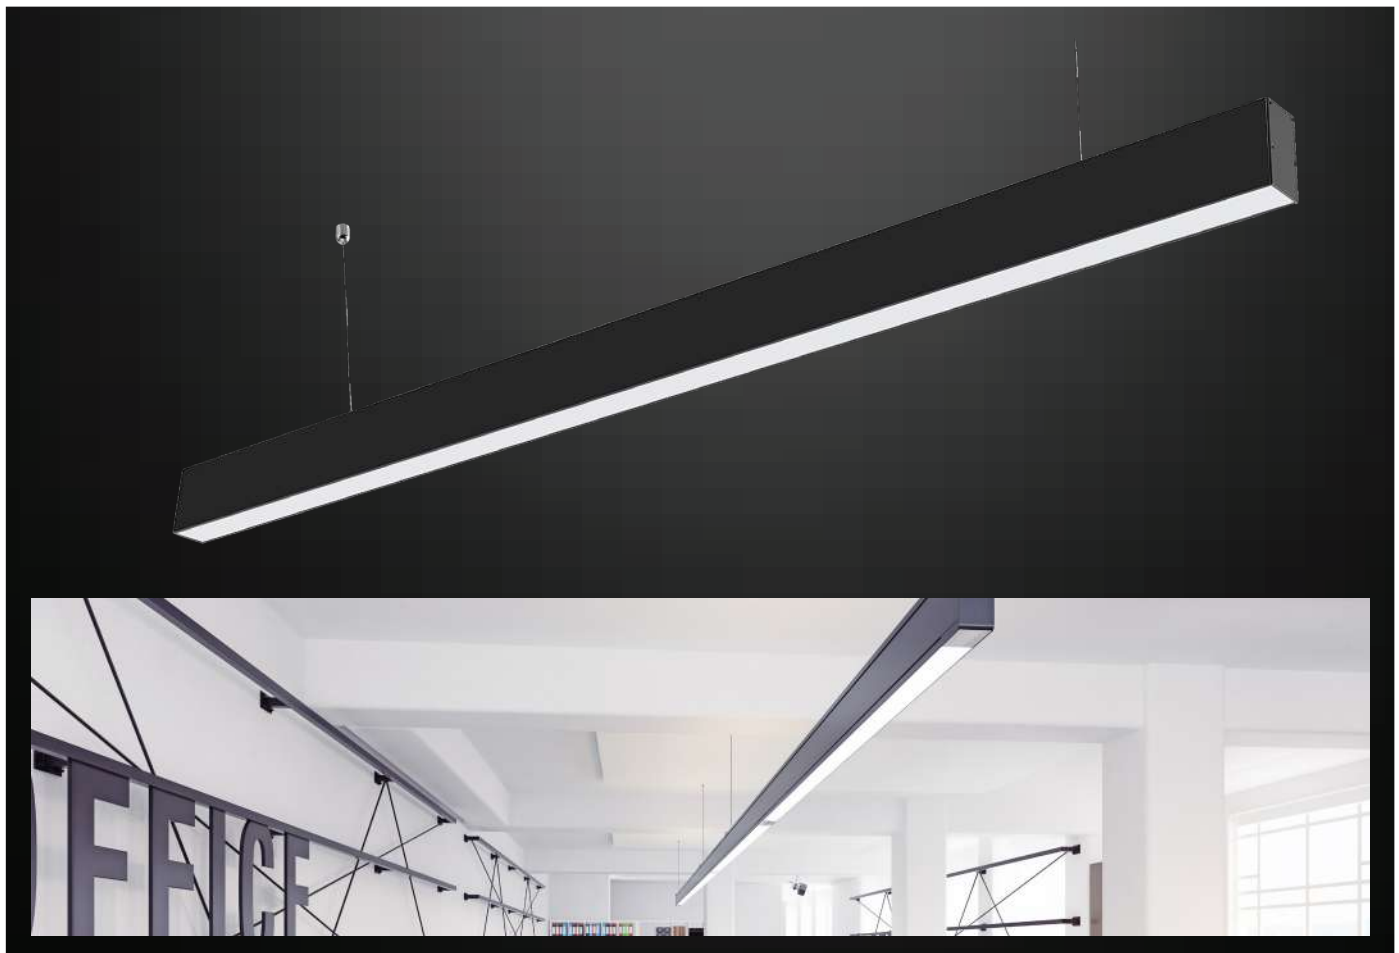

Product	Unit Color	Model	SKU	Watts	Lumen	Box Qty
		VT-7-44	20060 3IN1	40w	3200	12

LED LINEAR LIGHTS | Up & Down Linear Lights (Non-Linkable)

This modern range of suspended linear lights has up & down illumination for a more evenly distributed light that creates a subtle ambient yet sufficient lighting for any commercial lighting. Linear up & down lights are offered in two colors variants Silver and White.