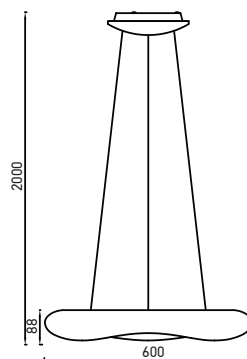

Designer Series Color Changing

- AC:220-240V,50Hz
- CRI: >80
- 120° Beam Angle
- IP Rating:IP20
- Body Type: PC
- Box Qty: 1

COLOR CHANGING WITH REMOTE

Model	SKU	Watts	Lumen
<u>VT-7605</u>	3959 -3IN1	38w	3300