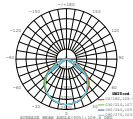

LUMINOUS INTENSITY DISTRIBUTION DIAGRAM

Model	SKU	Watts	Lumen	Box Qty
<u>VT-56-W</u>	762 | 4000K DAY WHITE 763 | 6400K WHITE	50w	6000	8 pcs
<u>VT-56-W-N</u>	21762 | 4000K DAY WHITE	50w	5750	8 pcs