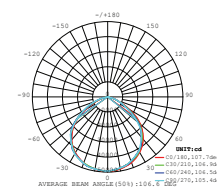

LUMINOUS INTENSITY DISTRIBUTION DIAGRAM

① METER WIRE

Model	SKU	Watts	Lumen	Box Qty
<u>VT-1055</u>	968 | 4000K DAY WHITE 969 | 6400K WHITE	1000w	120000	1 pcs
<u>VT-1055-N</u>	21969 | 6500K WHITE	1000w	120000	1 pcs