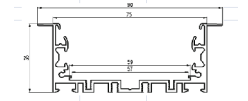

LED LINEAR LIGHTS | Recessed Linear Lights

Our new range of linear lights are also available for recessed installation, complete with necessary accessories for a seamless & continuous lighting system. Perfect replacement for traditional and inefficient linear lighting fixtures with the efficient LED provided by Samsung.