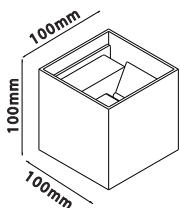

Model	SKU	Color	Watts	Lumen	Box Qty
VT-759-W	7079 - 3000K WARM WHITE 7088 - 4000K DAY WHITE	White	6W	660	20
VT-759-W-N	217079 - 3000K WARM WHITE 217088 - 4000K DAY WHITE	White	5w	700	20
VT-759-B	7078 - 3000K WARM WHITE 7087 - 4000K DAY WHITE	Black	6W	660	20
VT-759-B-N	217078 - 3000K WARM WHITE 217087 - 4000K DAY WHITE	Black	5w	700	20
VT-759-G	7080 - 3000K WARM WHITE 7089 - 4000K DAY WHITE	Grey	6W	660	20
VT-759-G-N	217080 - 3000K WARM WHITE 217089 - 4000K DAY WHITE	Grey	5w	700	20