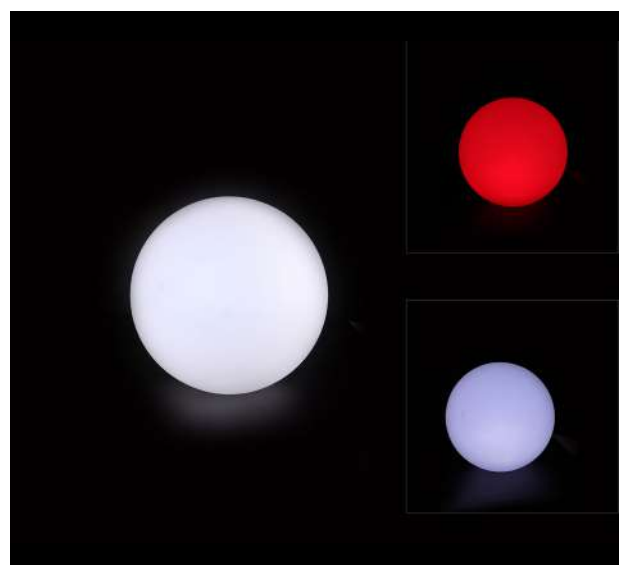

Ball Light

- Lithium Battery 2000mAh
- IP Rating:IP54
- Dimension: 400×400×390mm
- Body Type: LLDPE
- Box Qty: 1

BATTERY
RECHARGEABLE

Model	SKU	Watts	Lumen
<u>VT-7807</u>	40201 - RGB	3w	54