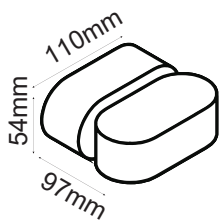

Model	SKU	Color	Watts	Lumen	Box Qty
<u>VT-816-W</u>	8286 - 3000K WARM WHITE 8287 - 4000K DAY WHITE	White	6W	660	20
<u>VT-816-W-N</u>	218286 - 3000K WARM WHITE 218287 - 4000K DAY WHITE	White	6w	3000K - 722 4000K - 800	20
<u>VT-816-B</u>	8288 - 3000K WARM WHITE 8289 - 4000K DAY WHITE	Black	6W	660	20
<u>VT-816-B-N</u>	218288 - 3000K WARM WHITE 218289 - 4000K DAY WHITE	Black	6w	3000K - 722 4000K - 800	20
<u>VT-816-G</u>	8290 - 3000K WARM WHITE 8291 - 4000K DAY WHITE	Grey	6W	660	20
<u>VT-816-G-N</u>	218291 - 4000K DAY WHITE	Grey	6w	800	20