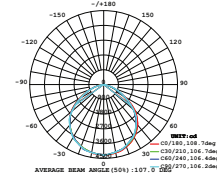

LUMINOUS INTENSITY DISTRIBUTION DIAGRAM

① METER WIRE

Model	SKU	Watts	Lumen	Box Qty
VT-150-W	478 | 3000K WARM WHITE	150w	12000	2 pcs
	479 | 4000K DAY WHITE			
	480 | 6400K WHITE