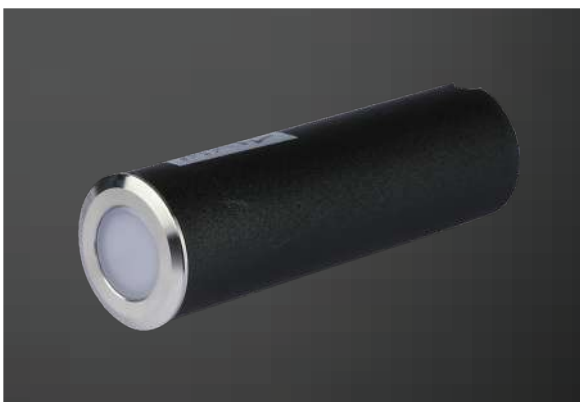

Underground Light

- DC:12V
- PF: >0.4
- CRI: >80
- 90° Beam Angle
- Body Type: PC
- Cutting Size: Ø25mm

Model	SKU	Watts	Lumen	Box Qty
VT-1141	1463 - 3000K WARM WHITE	0.5w	5	50
VT-1141-N	211463 - 3000K WARM WHITE	0.5w	5	50