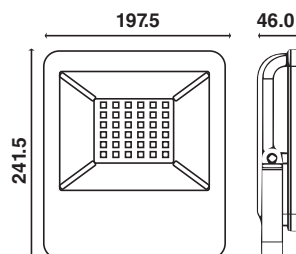

evolution

V-TAC®
INNOVATIVE LED LIGHTING

Model	SKU	Watts	Lumen	Box Qty
<u>VT-4961</u>	5918 | 4000K DAY WHITE 5919 | 6400K WHITE	50w	8000lm	10 pcs