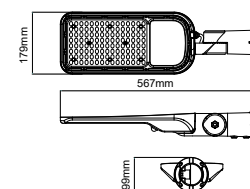

Model	SKU	Watts	Lumen	Box Qty
<u>VT-139ST-S</u>	20434 | 4000K DAY WHITE 20435 | 6500K WHITE	100w	11000	pcs

NEW