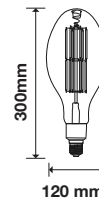

V-TAC®
INNOVATIVE LED LIGHTING

- E27 Base
- ED120 Shape
- AC:220-240V, 50Hz
- PF: >0.6
- CRI: >80
- 310° Beam Angle

**2 YEAR
WARRANTY**

Model	SKU	Watts	EQUIV.W	Lumen	Box Qty
<u>VT-2324</u>	2816 | 4000K DAY WHITE 2817 | 6400K WHITE	24W	250w	4000lm	20

LED BULBS LED Amber Filament

V-TAC's decorative Amber Filament lamp range is devised with the latest technology to provide the warm look and feel of conventional Edison bulbs but with the efficiency of LED lamps.

- B22 Base
- A60 Shape
- AC:220-240V,50Hz
- PF: >0.5
- CRI: >80
- 300° Beam Angle
- 20,000-hour Lifespan

**3 YEAR
WARRANTY**

**BAYONET
HOLDER**

Model	SKU	Watts	EQUIV.W	Lumen	Box Qty
<u>VT-228</u>	107 | 2200K WARM WHITE	4w	35w	350	96

- E27 Base
- A60 Shape
- AC:220-240V,50Hz
- PF: >0.5
- CRI: >80
- 300° Beam Angle
- 20,000-hour Lifespan

**3 YEAR
WARRANTY**

Model	SKU	Watts	EQUIV.W	Lumen	Box Qty
<u>VT-266</u>	286 | 2200K WARM WHITE	6w	55w	725	50