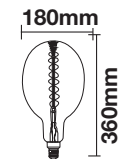

Model	SKU	Watts	EQUIV.W	Lumen	Box Qty
VT-2168D	7463 - 2000K WARM WHITE	8w	40w	500	6
VT-2178D	7464 - 2000K WARM WHITE	8w	50w	600	6