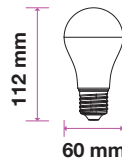

Model	SKU	Watts	EQUIV.W	Lumen	Box Qty
VT-2149	7309 - 3 IN 1	9w	60w	806	25