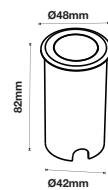

Model	SKU	Watts	Lumen	Box Qty
VT-1151	2879 - 3000K WARM WHITE 1464 - 6500K WHITE	1w	50	50
VT-1151-N	211464 - 6500K WHITE	1w	50	50