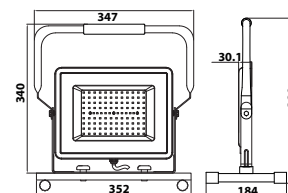

LED FLOODLIGHTS | Slim Floodlight H-stand

A powerful, slim-built floodlight with a heavy-duty H-stand for high quality outdoor lighting performance. The floodlight can be tilted/ rotated and comes with a three-meter wire for maximum portability. Perfect for industrial areas – construction sites, repair shops and garages, warehouses, etc.

- Input AC:220-240V,50Hz
- CRI >80
- PF >0.9
- 25,000-hour lifespan
- 100° Beam Angle
- Material: Die-cast Aluminium
- On/Off cycle: >15000
- H-stand with 3 meter wire (EU Plug)

Model	SKU	Watts	Lumen	Plug	Box Qty
VT-109	20124 | 4000K DAY WHITE 20125 | 6400K WHITE	100w	8000	EU Plug	10 pcs
VT-109-N	2120124 | 4000K DAY WHITE 2120125 | 6400K WHITE	100w	8200	EU Plug	10 pcs