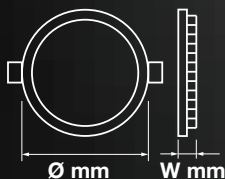

Model	SKU	Watts	Lumen	Size	Cutting Size	Box Qty
VT-2407SN	6355 - 3000K WARM WHITE 6356 - 4000K DAY WHITE 6357 - 6400K WHITE	24w Round	2000	Ø300×25mm	Ø285mm	10