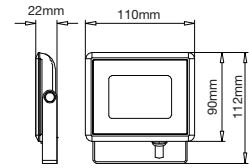

Model	SKU	Watts	Lumen	Box Qty
VT-4011W	5943 - 3000K WARM WHITE	10w	850	40
	5944 - 4000K DAY WHITE			
	5945 - 6500K WHITE