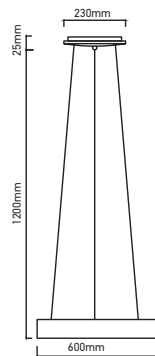

Model	SKU	Watts	Lumen
<u>VT-32-1-W</u>	3995 -3000K WARM WHITE	30w	2250