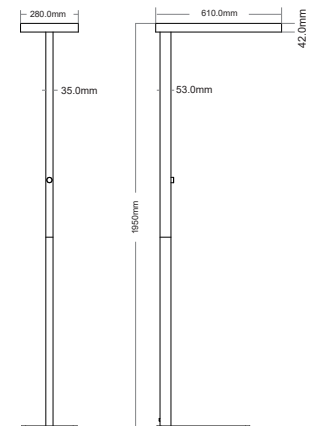

Model	SKU	Watts	Lumen	Size	Unit Color	Box Qty
<u>VT-8600D-S</u>	8525 4000K DAY WHITE	80W	UP:5200/Down:3600	280×35×1950mm	White	1 Pc
<u>VT-8600D-W</u>	8526 4000K DAY WHITE	80W	UP:5200/Down:3600	280×35×1950mm	Silver	1 Pc