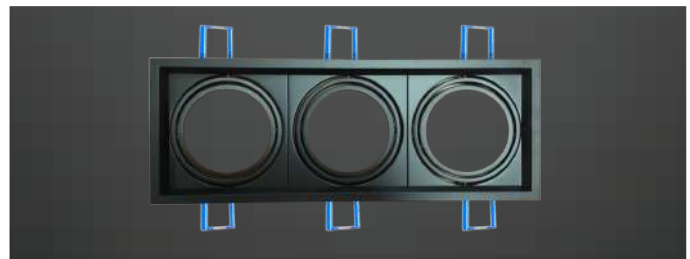

Fitting & Accessories

Model No: VT-7223-B **Color:** Black
SKU: **35831** **Dimension:** 475×174mm
Base: 3XAR111 **Cutting Size:** 168×455mm
Material: Aluminium **Box Qty:** 12

Recessed Fitting GU10

NEW

Model No:	VT-11001	Color:	White
SKU:	6761	Dimension:	80×80×50mm
Base:	GU10	Cutting Size:	85×85mm
Material:	Plaster	Box Qty:	30