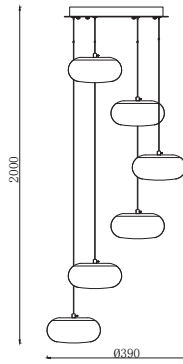

GALLERY

V-TAC®
INNOVATIVE LED LIGHTING

Designer Series TRIAC Dimmable

- AC:220-240V
- CRI: >80
- 120° Beam Angle
- IP Rating:IP20
- Body Type: PC + Iron
- Box Qty: 1