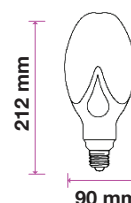

2 YEAR WARRANTY

Model	SKU	Watts	EQUIV.W	Lumen	Box Qty
VT-240	283 | 3000K WARM WHITE	36w	250w	3960	20
	284 | 4000K DAY WHITE				
	285 | 6400K WHITE