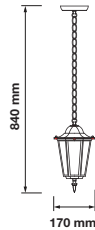

Ceiling Lamp

Model: [VT-752-B](#)
SKU: [7072](#)
Max.Watts: 40W
Material: Aluminium+Glass
Color: Matt Black
Holder: E27
IP Rating: IP44
Dimension: 170×840mm
Box Qty: 10