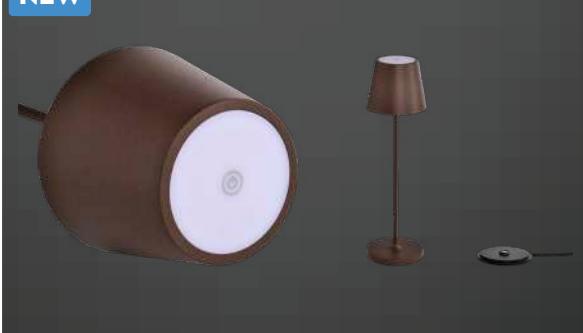

Model	SKU	Watts	Lumen
VT-7522-G	7653 - 3000K WARM WHITE	2W	200

NEW

Table Lamp With Wireless Charger and Touch Button

wireless
CHARGING

TOUCH
CONTROL

- AC:200-240V
- CRI: >80
- 180° Beam Angle
- Body Type: Aluminium
- Unit Color:Corten