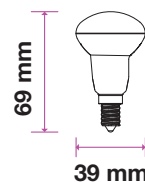

Model	SKU	Watts	EQUIV.W	Lumen	Box Qty
VT-239	210 | 3000K WARM WHITE	3w	25w	250	200
	211 | 4000K DAY WHITE				
	212 | 6400K WHITE