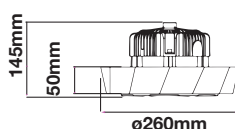

Model	SKU	Watts	Lumen	Box Qty
<u>VT-9-113</u>	20024 | 4000K DAY WHITE 20025 | 6000K WHITE	100w	16000	1 pcs