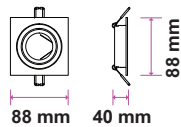

Recessed Fitting GU10

NEW

Model No:	VT-921-B	Color:	Black
SKU:	6635	Dimension:	88x88x40mm
Base:	GU10	Cutting Size:	80mm
Material:	PC	Box Qty:	50