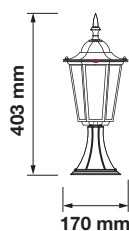

Stand Lamp

Model: [VT-753-B](#)
SKU: [7074](#)
Max.Watts: 40W
Material: Aluminium+Glass
Color: Matt Black
Holder: E27
IP Rating: IP44
Dimension: 170×403mm
Box Qty: 10