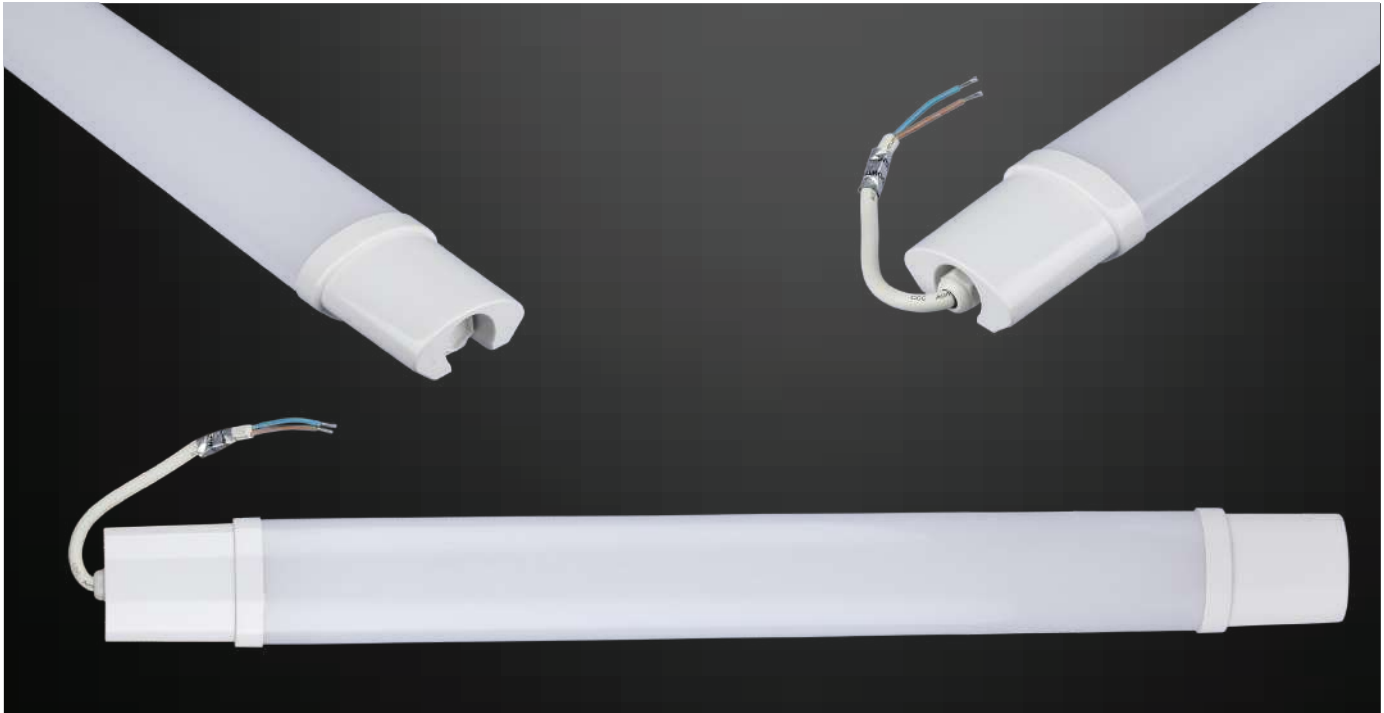

LED BATTEN FITTINGS | Waterproof Fitting-S Series

- AC:200-240V,50/60Hz
- PF: >0.9
- CRI: >80
- 120° Beam Angle
- On/Off: >15,000
- Life span:20,000-hour
- Body Type: PC
- Dimension :600×60×35mm

Model	SKU	Watts	Lumen	Dimension	Box Qty
<u>VT-1518</u>	6472 - 4000K DAY WHITE 6473 - 6500K WHITE	18w	1530		20
<u>VT-1518-N</u>	216473 - 6500K WHITE	18w	1900		20
<u>VT-1239</u>	6469 - 4000K DAY WHITE 6470 - 6500K WHITE	36w	3000		20
<u>VT-1239-N</u>	216470 - 6500K WHITE	36w	3900		20
<u>VT-1549</u>	6467 - 4000K DAY WHITE 6468 - 6500K WHITE	48w	4000		20
<u>VT-1549-N</u>	216468 - 6500K WHITE	48w	5200		20