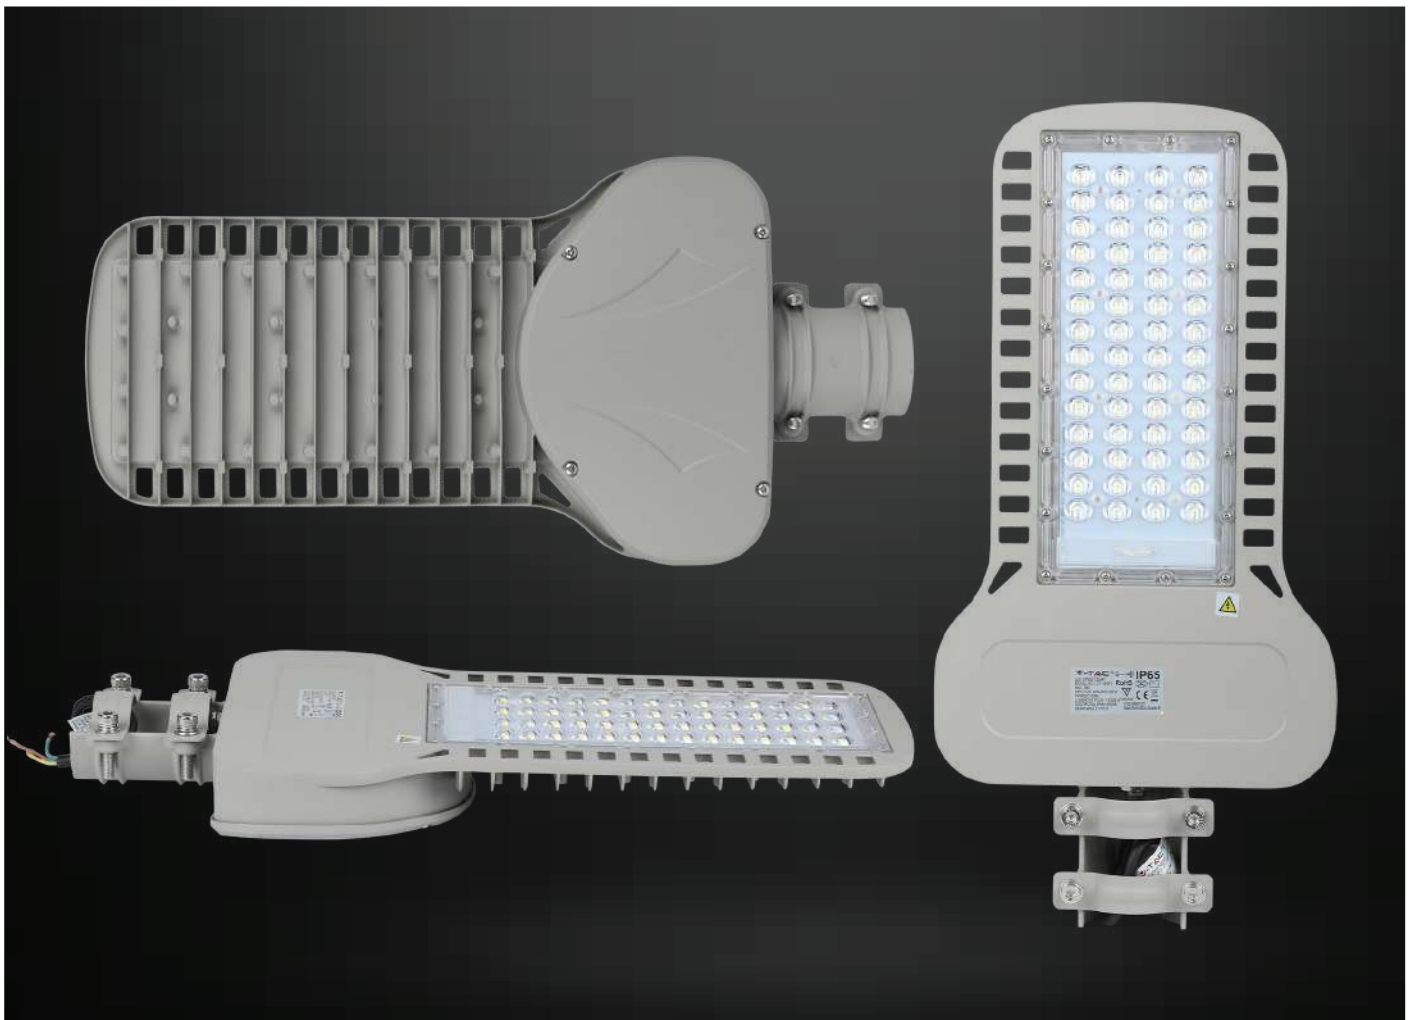

LED STREETLIGHTS | Slim Streetlight

The Slim Streetlight series from V-TAC offers a sleeker, leaner design without compromising the high lumen output that V-TAC streetlights are known for. Primarily designed for road lighting in highways, general parking areas, and other spaces where a wide-area lighting is required. Available in 30w to 150w.

- Input AC:120-240V,50/60Hz
- CRI >70
- PF >0.9
- 30,000-hour lifespan
- 110° Beam Angle
- Material aluminium

120
lm/W

Brighter & energy-efficient
50% better than normal LED

5 YEAR
WARRANTY

IP65
RATING

IK08
RATING