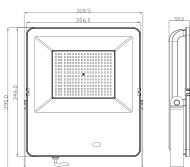

Model	SKU	Watts	Lumen	Box Qty
<u>VT-167</u>	20178 | 3000K WARM WHITE 20179 | 4000K DAY WHITE 20180 | 6500K WHITE	150w	15000	2 pcs

NEW