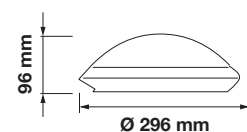

Model	SKU	Box Qty
<u>VT-8002C</u>	4966	5

LED WALL LIGHTS

Presenting our modern LED wall lights, the perfect replacement for traditional wall lamps. A classy combination of energy efficiency and design. Applied indoors or outdoors, style up your bedroom, hall or pathways with the soft light illuminated from these wall lamps.