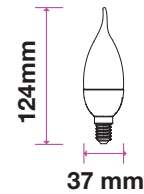

Model	SKU	Watts	EQUIV.W	Lumen	Box Qty
<u>VT-258</u>	117 | 3000K WARM WHITE	5.5w	40w	470	200
	118 | 4000K DAY WHITE				
	119 | 6400K WHITE