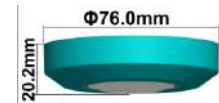

Sensor Type: Infrared
Colour: White
Body Type: PC
IP Rating: IP20
Detection Range: 360°
Detection Distance: Max.8m (<24°C)

Ambient Light: <3-2000LUX (adjustable)
Voltage: AC:110-240V,50/60Hz
Dimension: Ø76×20.2mm
Time Delay: 10sec±3sec to 7min±2min(adjustable)
Box Qty: 100
Rated Load: Max.200W(AC:220-240V)/100W(AC:110-130V) LED