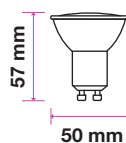

Model	SKU	Watts	EQUIV.W	Lumen	Box Qty
<u>VT-2305</u>	2796 - 3000K WARM WHITE	5w	50w	380	200
	2797 - 4000K DAY WHITE				

Spotlights-GU10-Milky Cover-110°

- GU10 Base
- Shape
- AC:220-240V,50Hz
- 110° Beam Angle
- PF: >0.4
- CRI: >80