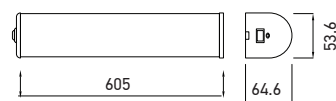

Built In LED

Model	SKU	Watts	Lumen	Box Qty
VT-7010-WH	3919 - 6400K WHITE 3918 - 4000K DAY WHITE	10w	950	10