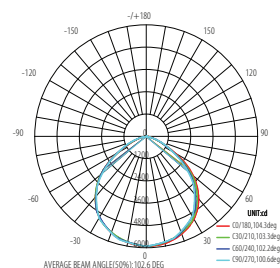

- Aluminium body
- 100° beam angle
- 30,000-hour lifespan
- CRI: >70
- PF: >0.9
- AC:220-240V,50Hz
- IP65 Rating

Super **BRIGHT**
160
LUMENS/W

evolution

V-TAC[®]
INNOVATIVE LED LIGHTING

Model	SKU	Watts	Lumen	Box Qty
<u>VT-4961</u>	5918 4000K DAY WHITE 5919 6400K WHITE	50w	8000lm	10 pcs