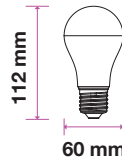

Model	SKU	Watts	EQUIV.W	Lumen	Box Qty
VT-2129	7288 - 2700K WARM WHITE	9w	60w	806	25
	7289 - 4000K DAY WHITE				
	7290 - 6400K WHITE