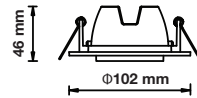

Zoom Fitting-Spotlight

Model No:	<u>VT-700W</u>	Color:	White
SKU:	3689	Dimension:	∅102×46mm
Base:	GU10	Cutting Size:	93mm
Material:	Aluminium	Box Qty:	50