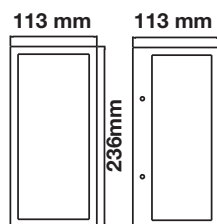

Wall Lamp

Model: [VT-837](#)
SKU: [8518](#)
Max.Watts: 60W
Material: Aluminium+Clear Glass
Color: Matt White
Holder: E27
IP Rating: IP44
Dimension: 113×236×113mm
Box Qty: 10