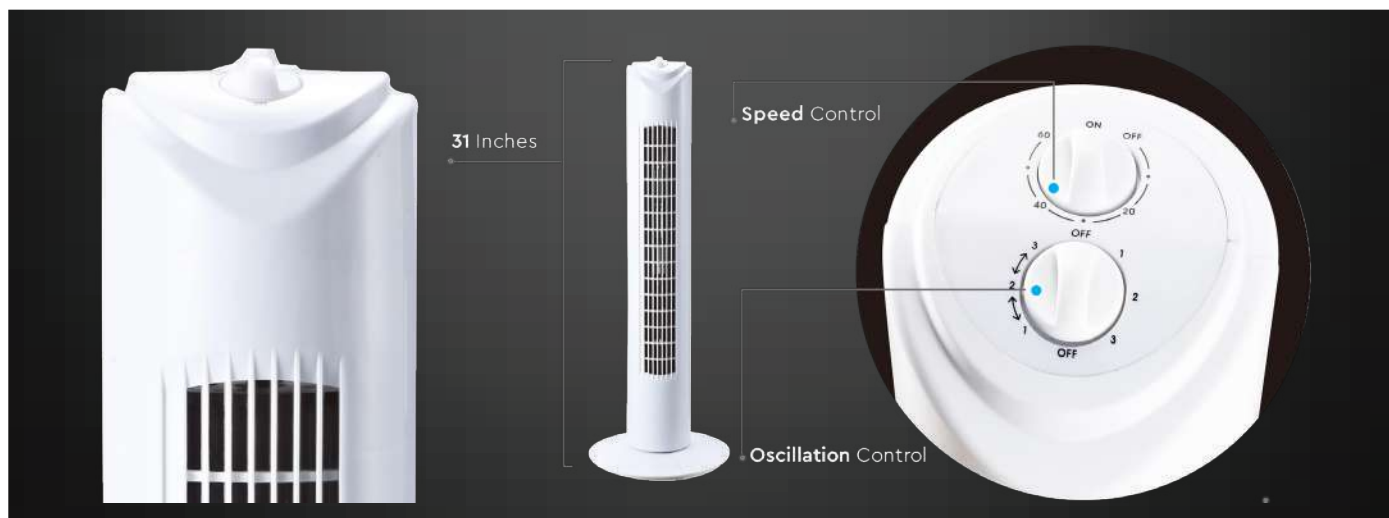

45W

Tower Fan

Model	SKU	Box Qty
VT-4538	7926	1

3 Fan Speed
Low | Medium | High

Oscillation
Low | Medium | High

- Voltage/Freq: AC:220-240V,50/60Hz
- Size(inches): 31
- Material: ABS
- Unit Color: White
- Speed: 3(Low-Med-High)
- Function: Oscillation Function
- Timer: 1hr(Max)
- Plug Type: EU
- IP Rating: IP20