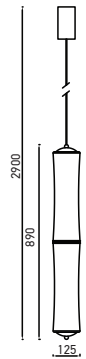

Designer Series TRIAC Dimmable

- AC:220-240V,50Hz
- CRI: >80
- 120° Beam Angle
- IP Rating:IP20
- Body Type: PC
- Box Qty: 1

Model	SKU	Watts	Lumen
VT-7050	3981 -3000K WARM WHITE	32w	2100

Wall Lamp TRIAC Dimmable

- AC:220-240V,50/60Hz
- CRI: >80
- 120° Beam Angle
- IP Rating:IP20
- Body Type: PC+Iron
- Box Qty: 1