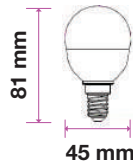

Model	SKU	Watts	EQUIV.W	Lumen	Box Qty
VT-2156	7357 - 2700K WARM WHITE	5.5w	40w	470	60
	7358 - 4000K DAY WHITE				
	7359 - 6400K WHITE				
VT-2156-N	217357 - 3000K WARM WHITE 217359 - 6500K WHITE	4.5W	40w	470	180