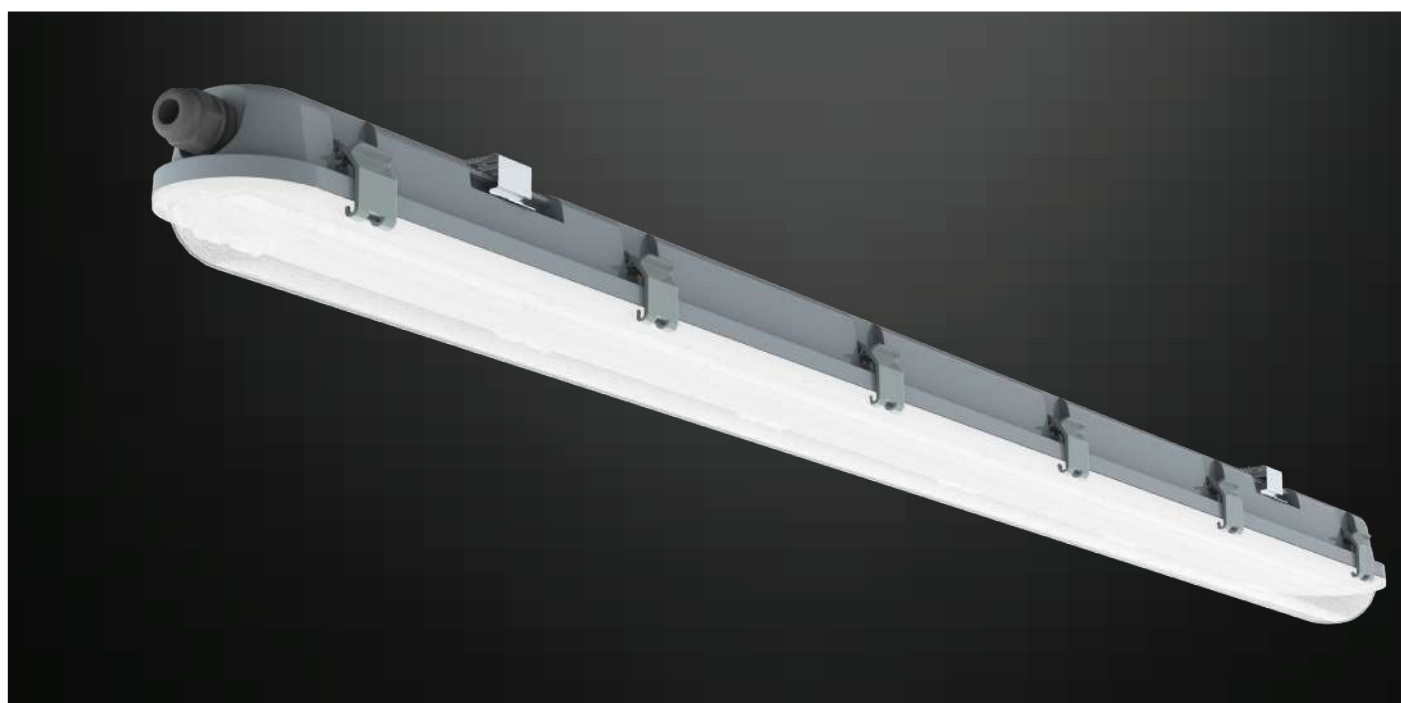

LED BATTEN FITTING | Milky Cover -M Series

- SMD LED Chip
- 20,000-hour lifespan
- 120° Beam Angle
- AC:200-240V,50/60Hz
- On/Off Cycles >15000
- CRI >80
- PF >0.9
- IP65
- Body Type: ABS+PC

IP65
RATING

120
lm/W

3 YEAR
WARRANTY