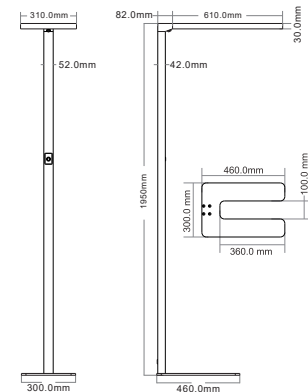

Model	SKU	Watts	Lumen	Size	Unit Color	Box Qty
<u>VT-8400D-S</u>	8521 4000K DAY WHITE	80W	UP:4200/Down:3800	310×52×1950mm	White	1 Pc
<u>VT-8400D-W</u>	8522 4000K DAY WHITE	80W	UP:4200/Down:3800	310×52×1950mm	Silver	1 Pc