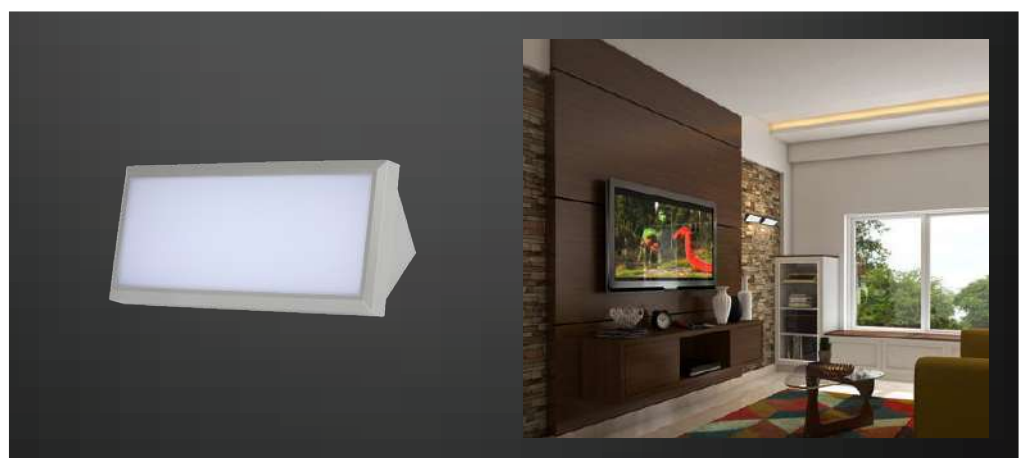

Model	SKU	Color	Watts	Lumen	Box Qty
VT-8054	8233 - 3000K WARM WHITE	Grey	12W	600	20
	8234 - 4000K DAY WHITE				
	8235 - 6400K WHITE				
VT-8054-N	218233 - 3000K WARM WHITE	Grey	12w	1150	20
	218234 - 4200K DAY WHITE				
	218235 - 6500K WHITE				
VT-8055	8236 - 3000K WARM WHITE	Grey	20W	1000	20
	8237 - 4000K DAY WHITE				
	8238 - 6400K WHITE				
VT-8055-N	218236 - 3000K WARM WHITE	Grey	20w	2050	20
	218237 - 4200K DAY WHITE				
	218238 - 6500K WHITE