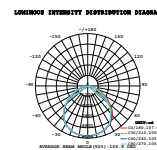

Model	SKU	Watts	Lumen	Box Qty
VT-200-G	484 | 4000K DAY WHITE	200w	16000	2 pcs
	485 | 6400K WHITE