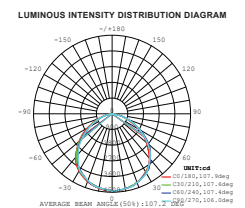

① METER WIRE

Model	SKU	Watts	Lumen	Box Qty
<u>VT-106-B</u>	766 | 4000K DAY WHITE 767 | 6400K WHITE	100w	12000	4 pcs
<u>VT-106-B-N</u>	21766 | 4000K DAY WHITE 21767 | 6500K WHITE	100w	11500	4 pcs