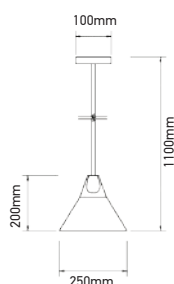

Wooden Top Iron White

Model: VT-7535-W
SKU: 3763
Material: Iron+Wooden Top
Dimension: 350×300×1100mm
Box Qty: 8