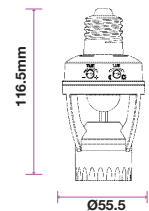

Sensor Type: Infrared
Colour: White
Body Type: Plastic
IP Rating: IP20
Detection Range: 360°
Detection Distance: Max. 6m(<24°C)

Ambient Light: <3-2000LUX(adjustable)
Voltage: AC:110-240V,50/60Hz
Dimension: 55.5×116.5mm
Time Delay: Min. 10sec±3sec, Max. 5min±1min
Box Qty: 50
Rated Load: Max 60W(LED)