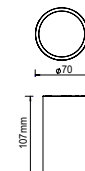

Surface Fitting GU10

Model No:	<u>VT-802-B</u>	Color:	Black
SKU:	8945	Dimension:	∅70×107mm
Base:	GU10	Cutting Size:	N/A
Material:	Aluminium	Box Qty:	50