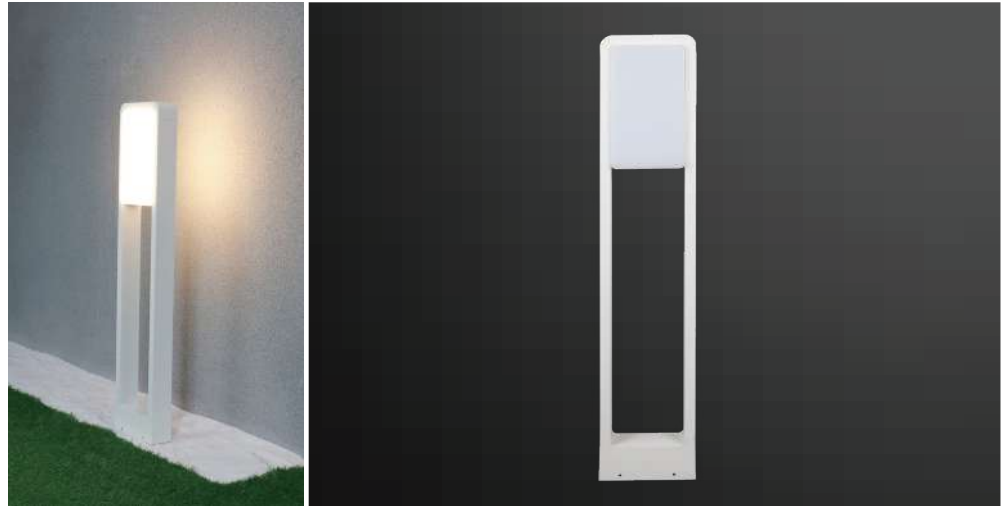

*Suitable for use up to 10-12 hours daily, constant use of the product will void the warranty.

LED BOLLARD LIGHTS

LED Bollard Lights

- AC:220-240V,50/60Hz
- CRI >80
- PF >0.5
- 120° Beam Angle
- 20,000-hour lifespan
- IP65 Protection
- LED Chip Type - SMD
- On/Off Cycle - 15,000