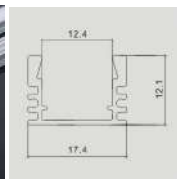

Mounting Kit

Model	SKU	Dimension	Color	Box Qty
VT-8116	3358	2000×17.4×12.1mm	Silver	120