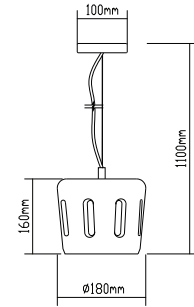

Copper Series Rose Gold

Model: VT-8200
SKU: 3716
Material: Iron+ Copper Paint
Dimension: Ø200mm
Box Qty: 4