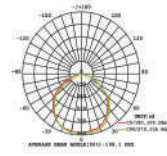

V-TAC®
INNOVATIVE LED LIGHTING

E Series-Black Body

- AC:220-240V,50Hz
- PF: >0.9
- CRI: >70
- 110° Beam Angle

Model	SKU	Watts	Lumen	Box Qty
VT-4021B	5946 - 3000K WARM WHITE	20w	1700	20
	5947 - 4000K DAY WHITE			
	5948 - 6500K WHITE			
VT-4021B-N	215946 - 3000K WARM WHITE	20w	1620	20
	215947 - 4000K DAY WHITE			
	215948 - 6500K WHITE			

E Series-Black Body

- AC:220-240V,50Hz
- PF: >0.9
- CRI: >70
- 110° Beam Angle

Model	SKU	Watts	Lumen	Box Qty
VT-4031B	5952 - 3000K WARM WHITE	30w	2550	20
	5953 - 4000K DAY WHITE			
	5954 - 6500K WHITE			
VT-4031B-N	215952 - 3000K WARM WHITE	30w	2510	20
	215953 - 4000K DAY WHITE			
	215954 - 6500K WHITE			

E Series-Black Body

- AC:220-240V,50Hz
- PF: >0.9
- CRI: >70
- 110° Beam Angle

Model	SKU	Watts	Lumen	Box Qty
VT-4051B	5958 - 3000K WARM WHITE	50w	4250	10
	5959 - 4000K DAY WHITE			
	5960 - 6500K WHITE			
VT-4051B-N	215958 - 3000K WARM WHITE	50w	4300	10
	215959 - 4000K DAY WHITE			
	215960 - 6500K WHITE			

E Series-Black Body

- AC:220-240V,50Hz
- PF: >0.9
- CRI: >70
- 110° Beam Angle

Model	SKU	Watts	Lumen	Box Qty
VT-40101B	5964 - 3000K WARM WHITE	100w	8500	5
	5965 - 4000K DAY WHITE			
	5966 - 6500K WHITE			
VT-40101B-N	215964 - 3000K WARM WHITE	100w	8700	10
	215965 - 4000K DAY WHITE			
	215966 - 6500K WHITE