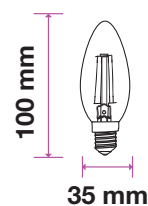

Model	SKU	Watts	EQUIV.W	Lumen	Box Qty
<u>VT-254D</u>	278 | 2700K WARM WHITE	4w	30w	350	100