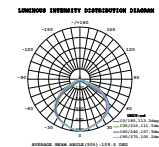

Model	SKU	Watts	Lumen	Box Qty
VT-20-G	445 | 3000K WARM WHITE	20w	1600	20 pcs
	446 | 4000K DAY WHITE			
	447 | 6400K WHITE