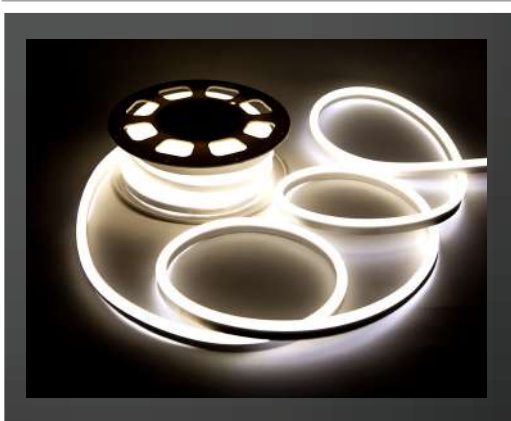

Neon Flex-Day White

Model	SKU	Watts	Lm/M:
VT-555DW	2514 - 4500K DAY WHITE	8W	320

Voltage: DC:24V

LED Qty/M: 120

LED Type: SMD

Beam Angle: 160°

IP Rating: IP65

Width: 9×16.5mm

Box Qty: 5 Packets