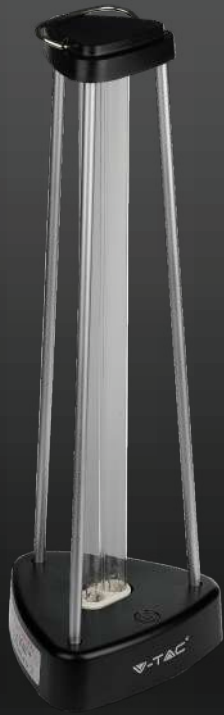

UVC LAMPS

V-TAC new ultraviolet Germicidal lamp can deodorize and sanitize those hard-to-reach places on your equipment, making sure you get a greater than 99.9% kill rate of bacteria, viruses, and molds.

These UV ultraviolet disinfection sterilization lights can be widely used in kitchen, living room, bedroom, bathroom, closet, office, school, and hospital.