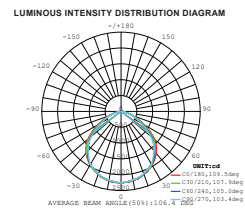

V-TAC®
INNOVATIVE LED LIGHTING

Model	SKU	Watts	Lumen	Box Qty
<u>VT-56-B</u>	760 | 4000K DAY WHITE 761 | 6400K WHITE	50w	6000	8 pcs
<u>VT-56-B-N</u>	21760 | 4000K DAY WHITE 21761 | 6500K WHITE	50w	5750	8 pcs