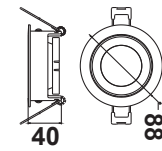

Recessed Fitting GU10

NEW

Model No:	<u>VT-920-W</u>	Color:	White
SKU:	6632	Dimension:	88×40mm
Base:	GU10	Cutting Size:	80mm
Material:	PC	Box Qty:	50