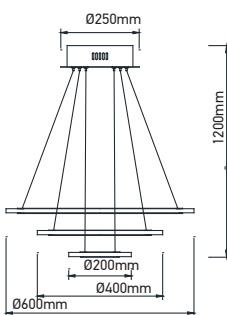

Model	SKU	Watts	Lumen	Dimension	Box Qty
<u>VT-70-3D</u>	3904 - 3000K WARM WHITE 3905 - 4000K DAY WHITE	70w	4900	600×600×1200mm	1