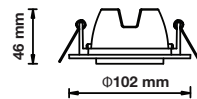

Zoom Fitting-Spotlight

Model No:	<u>VT-700S</u>	Color:	Satin Nickel
SKU:	3690	Dimension:	∅102×46mm
Base:	GU10	Cutting Size:	93mm
Material:	Aluminium	Box Qty:	50