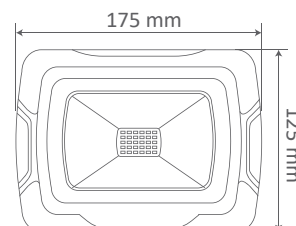

**SOS
FLASH**

**USB
PORT**

**MICRO
SOCKET**

Model	SKU	Watts	Lumen	Plug	Box Qty
<u>VT-10-R</u>	20038 | 4000K DAY WHITE 503 | 6400K WHITE	10w	700	micro usb cable without SOS Flash	20 pcs
<u>VT-11-R</u>	20037 | 4000K DAY WHITE 502 | 6400K WHITE	10w	700	micro usb cable	20 pcs
<u>VT-20-R</u>	20039 | 4000K DAY WHITE 504 | 6400K WHITE	20w	1400	micro usb cable	20 pcs

*Suitable for use up to 10-12 hours daily, constant use of the product will void the warranty.