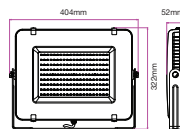

LUMINOUS INTENSITY DISTRIBUTION DIAGRAM

① METER WIRE

Model	SKU	Watts	Lumen	Box Qty
<u>VT-106-W</u>	768 4000K DAY WHITE	100w	12000	4 pcs
<u>VT-106-W-N</u>	21768 4000K DAY WHITE	100w	11500	4 pcs

LUMINOUS INTENSITY DISTRIBUTION DIAGRAM