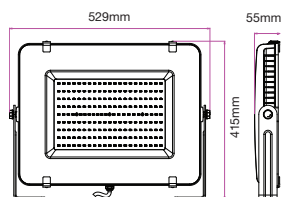

V-TAC®
INNOVATIVE LED LIGHTING

① METER WIRE

Model	SKU	Watts	Lumen	Box Qty
VT-150-W	478 | 3000K WARM WHITE	150w	12000	2 pcs
	479 | 4000K DAY WHITE			
	480 | 6400K WHITE			

① METER WIRE

Model	SKU	Watts	Lumen	Box Qty
VT-200-W	420 | 4000K DAY WHITE	200w	16000	2 pcs
	421 | 6400K WHITE			

① METER WIRE

Model	SKU	Watts	Lumen	Box Qty
VT-300-W	486 | 4000K DAY WHITE	300w	24000	2 pcs
	487 | 6400K WHITE