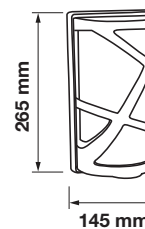

Wall Lamp

Model: [VT-745-B](#)
SKU: [7064](#)
Max.Watts: 40W
Material: Aluminium
Color: Matt Black
Holder: E27
IP Rating: IP54
Dimension: 145X265mm
Box Qty: 12

IP54
RATING