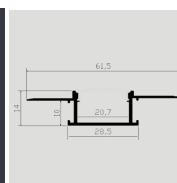

Mounting Kit-Silver-Set

Model	SKU	Dimension	Color	Box Qty
VT-8101	3359	2000mm	Silver	30