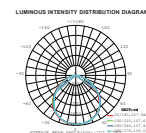

① METER WIRE

Model	SKU	Watts	Lumen	Box Qty
<u>VT-106-G</u>	770 | 4000K DAY WHITE 771 | 6400K WHITE	100w	12000	4 pcs
<u>VT-106-G-N</u>	21770 | 4000K DAY WHITE 21771 | 6500K WHITE	100w	11500	4 pcs