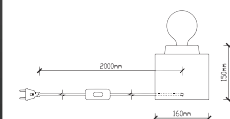

Copper Series Rose Gold

Model: VT-8175-CO
SKU: 3706
Material: Iron+ Copper Paint
Dimension: Ø170mm
Box Qty: 8

Concrete Lampshade

Model: VT-7202
SKU: 3853
Material: Concrete
Dimension: 180×160×1100mm
Box Qty: 4

Copper Series Rose Gold

Model: VT-8200
SKU: 3716
Material: Iron+ Copper Paint
Dimension: Ø200mm
Box Qty: 4

Concrete Wooden

Model: VT-7125-R
SKU: 3857
Material: Concrete+Wood
Dimension: 120×210×1080mm
Box Qty: 8

Copper Series Rose Gold

Model: VT-8250
SKU: 3717
Material: Iron+ Copper Paint
Dimension: Ø250mm
Box Qty: 4

Concrete Table Lamp

Model: VT-7160
SKU: 3851
Material: Concrete
Dimension: 160×150×2000mm
Box Qty: 4