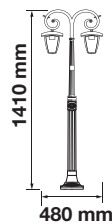

Stand Lamp

Model: [VT-738](#)
SKU: [7061](#)
Max.Watts: 60Wx2
Material: Aluminium+Glass
Color: Black
Holder: E27
IP Rating: IP44
Dimension: 480x1410mm
Box Qty: 1