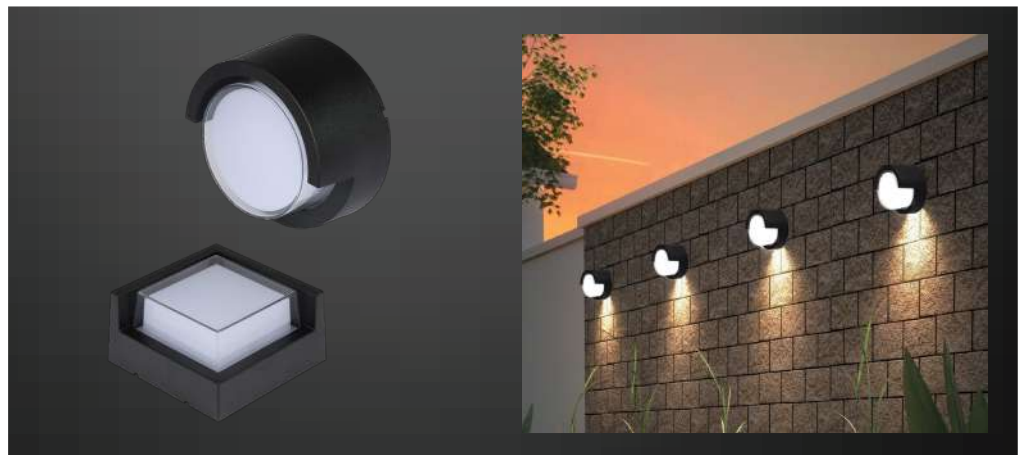

Model	SKU	Color	Watts	Lumen	Box Qty
VT-827-RD	8537 - 3000K WARM WHITE 8538 - 4000K DAY WHITE	Round	12W	650	20
VT-827-RD-N	218537 - 3000K WARM WHITE 218538 - 4000K DAY WHITE	Round	12w	1155	20
VT-827-SQ	8539 - 3000K WARM WHITE 8540 - 4000K DAY WHITE	Square	12W	650	20
VT-827-SQ-N	218539 - 3000K WARM WHITE 218540 - 4000K DAY WHITE	Square	12w	1160	20