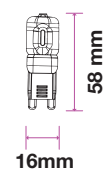

Model	SKU	Watts	EQUIV.W	Lumen	Box Qty
VT-2254	2742 - 3000K WARM WHITE 2744 - 6400K WHITE	4w	35w	410	400