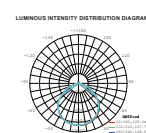

① METER WIRE

Model	SKU	Watts	Lumen	Box Qty
<u>VT-306-G</u>	795 | 4000K DAY WHITE 796 | 6400K WHITE	300w	36000	2 pcs
<u>VT-306-G-N</u>	21796 | 6500K WHITE	300w	34500	2 pcs