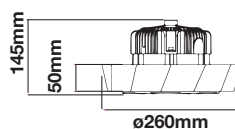

120
lm/W

Model	SKU	Watts	Lumen	Box Qty
<u>VT-9-103</u>	577 | 4000K DAY WHITE 578 | 6400K WHITE	100w	12000	1 pcs