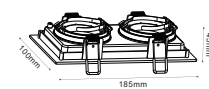

Fitting Square-GU10

Model No:	<u>VT-886</u>	Color:	White+Black
SKU:	8877	Dimension:	185×100×45mm
Base:	2xGU10	Cutting Size:	175×85mm
Material:	Aluminium	Box Qty:	20