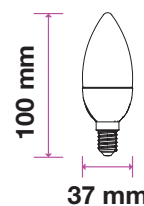

Model	SKU	Watts	EQUIV.W	Lumen	Box Qty
<u>VT-255</u>	258 | 3000K WARM WHITE	4.5w	40w	470	200
	259 | 4000K DAY WHITE				
	260 | 6400K WHITE