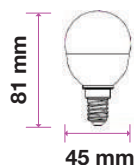

Model	SKU	Watts	EQUIV.W	Lumen	Box Qty
VT-1880N	42501 - 2700K WARM WHITE	5.5w	40w	470	200
	42511 - 4000K DAY WHITE				
	42521 - 6400K WHITE				
VT-1880N-N	2142501 - 3000K WARM WHITE	4.5W	40w	470	200
	2142511 - 4000K DAY WHITE				
	2142521 - 6500K WHITE