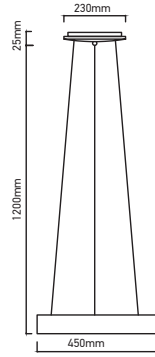

Pendant Light Surface

- AC:220-240V,50Hz
- CRI: >80
- 120° Beam Angle
- IP Rating:IP20
- Body Type: Iron+Acrylic
- Box Qty: 1

Built In **LED**

DIMMABLE
LIGHT CONTROL

Model	SKU	Watts	Lumen
<u>VT-25-1-B</u>	3993 -3000K WARM WHITE	20w	1500

Pendant Light Surface

- AC:220-240V,50Hz
- CRI: >80
- 120° Beam Angle
- IP Rating:IP20
- Body Type: Iron+Acrylic
- Box Qty: 1

Built In **LED**

DIMMABLE
LIGHT CONTROL