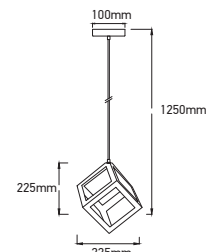

Geometric Series Black Canopy

Model: VT-7141-MB
SKU: 3832
Material: Metal
Dimension: 250×190×1250mm
Box Qty: 8