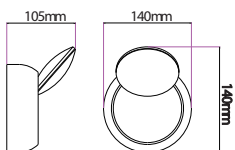

Model	SKU	Color	Watts	Lumen	Box Qty
<u>VT-757</u>	7086 - 3000K WARM WHITE	White	5W	560	20
	7093 - 4000K DAY WHITE				
<u>VT-757-N</u>	217093 - 4000K DAY WHITE	White	5W	645	20