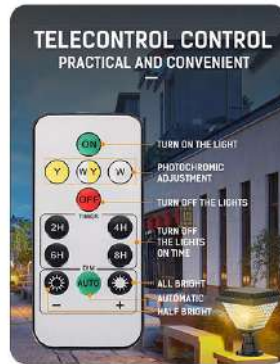

Model	SKU	Watts
VT-969	93575 - 3IN1	0.8w

NEW

Solar Wall Light-Remote Control

- 3.7V, 1200mAh 18650 Lithium Battery
- Charging Time: 4-6 hrs Sunlight Charging
- Working Time: Min 3 hrs and Max 12 hrs
- Body Type: PC
- Size:160×230mm
- Lumen: 60-75Lm