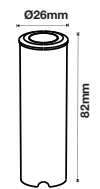

Model	SKU	Watts	Lumen	Box Qty
VT-1141	1463 - 3000K WARM WHITE	0.5w	5	50
VT-1141-N	211463 - 3000K WARM WHITE	0.5w	5	50