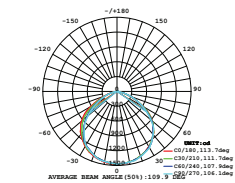

LUMINOUS INTENSITY DISTRIBUTION DIAGRAM