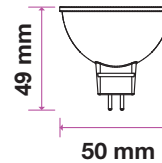

5 YEAR
WARRANTY

Model	SKU	Watts	EQUIV.W	Lumen	Box Qty
VT-267	207 | 3000K WARM WHITE	6.5w	40w	450	200
	208 | 4000K DAY WHITE				
	209 | 6400K WHITE				
VT-267-N	21207 | 3000K WARM WHITE	6W	60w	445	200