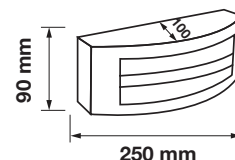

Wall Lamp

Model: [VT-7680](#)
SKU: [7514](#)
Max.Watts: 14W
Material: Stainless Steel+PC
Color: Stainless Steel
Holder: E27
IP Rating: IP44
Dimension: 250×90×100mm
Box Qty: 12