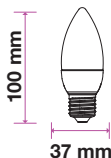

Model	SKU	Watts	EQUIV.W	Lumen	Box Qty
VT-1821N	43421 - 2700K WARM WHITE	5.5w	40w	470	200
	43431 - 4000K DAY WHITE				
	43441 - 6400K WHITE				
VT-1821N-N	2143421 - 3000K WARM WHITE	4.5W	40w	470	200
	2143431 - 4000K DAY WHITE				
	2143441 - 6500K WHITE