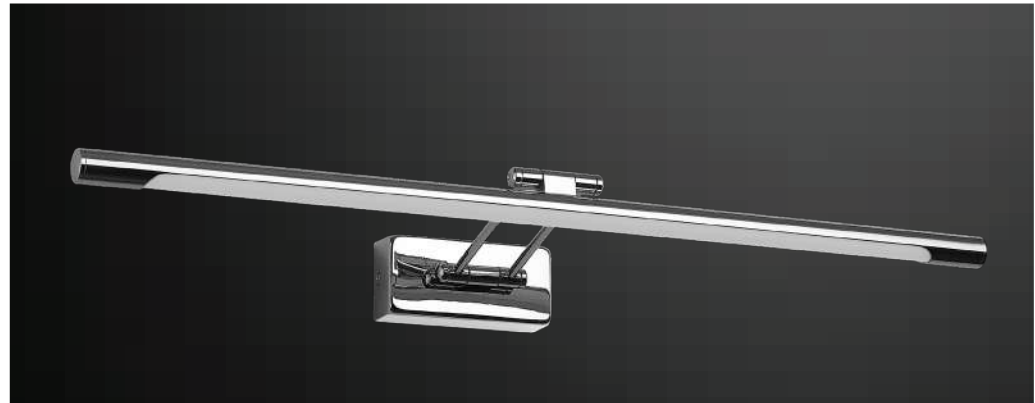

Mirror Light Picture Lamp Chrome

- AC:220-240V,50Hz
- CRI: >80
- 120° Beam Angle
- IP Rating:IP20
- Body Type: Metal+PMMA

Built In **LED**

Model	SKU	Watts	Lumen	Box Qty
<u>VT-7012</u>	3895 - 4000K DAY WHITE	12w	900	12
<u>VT-7012-N</u>	213982 - 3000K WARM WHITE 213895 - 4000K DAY WHITE	13w	3000K-850 4000K-910	12

Mirror Lamp Movable

- AC:220-240V,50Hz
- CRI: >80
- 120° Beam Angle
- IP Rating:IP20
- Body Type: Stainless Steel+Aluminium+PMMA

Built In **LED**