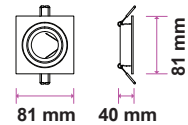

Recessed Fitting GU10

NEW

Model No:	VT-930-W	Color:	White
SKU:	6642	Dimension:	81x81x40mm
Base:	GU10	Cutting Size:	63mm
Material:	PC	Box Qty:	50