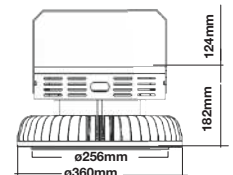

UFO-HIGH LUMEN-MEANWELL DRIVER

- AC:90-295V,50Hz
- PF: >0.9
- CRI: >80
- 120° Beam Angle
- Life span:50,000-hour
- Body Type: Die Cast Aluminium
- Dimension :Ø360mm

Model	SKU	Watts	Lumen	Box Qty
<u>VT-9500</u>	5607 - 4000K DAY WHITE 5608 - 6400K WHITE	500w	65000	1