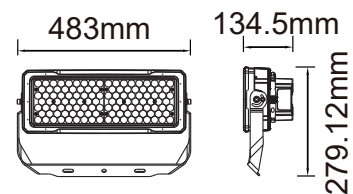

V-TAC®
INNOVATIVE LED LIGHTING

Model	SKU	Watts	Lumen	Beam Angle	Box Qty
<u>VT-253D</u>	494 | 4000K DAY WHITE 500 | 6400K WHITE	250w	30000	120°	1 pcs
<u>VT-252D</u>	495 | 4000K DAY WHITE 501 | 6400K WHITE	250w	30000	60°	1 pcs