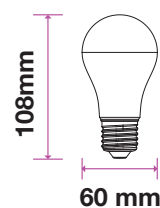

Model	SKU	Watts	EQUIV.W	Lumen	Box Qty
VT-210	228 | 3000K WARM WHITE	9w	60w	806	100
	229 | 4000K DAY WHITE				
	230 | 6400K WHITE