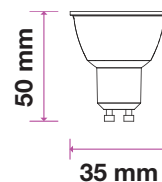

Model	SKU	Watts	EQUIV.W	Lumen	Box Qty
VT-232	869 | 3000K WARM WHITE	2w	15w	180	200
	870 | 4000K DAY WHITE				
	871 | 6400K WHITE				
VT-232-N	21869 | 3000K WARM WHITE	2w	15w	180	200
	21870 | 4000K DAY WHITE				
	21871 | 6400K WHITE				

- GU10 Base
- AC:220-240V,50Hz
- PF: >0.4
- CRI: >80
- 30,000-hour Lifespan