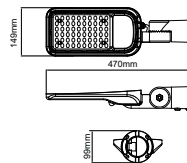

Model	SKU	Watts	Lumen	Box Qty
<u>VT-59ST</u>	20424 | 4000K DAY WHITE 20425 | 6500K WHITE	50w	5000	pcs

NEW