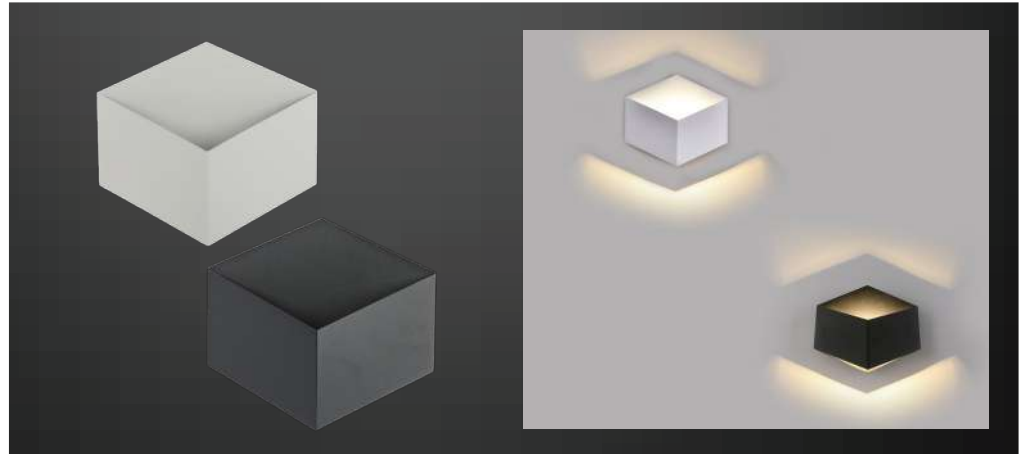

LED Up-Down Wall Lights

- AC:110-240V,50/60Hz
- PF: >0.5
- CRI: >80
- 120° Beam Angle
- IP Rating:IP20
- Body Type: Iron

Model	SKU	Color	Watts	Lumen	Box Qty
VT-803-W	8344 - 3000K WARM WHITE	White	3W	300	20
	8345 - 4000K DAY WHITE				
VT-803-B	8346 - 3000K WARM WHITE	Black	3W	300	20
	8347 - 4000K DAY WHITE				

LED Round Wall Lights

- AC:220-240V,50/60Hz
- PF: >0.5
- CRI: >80
- 360° Beam Angle
- IP Rating:IP20
- Body Type: Aluminium+Acrylic