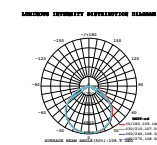

Model	SKU	Watts	Lumen	Box Qty
VT-300-G	488 | 4000K DAY WHITE	300w	24000	2 pcs
	489 | 6400K WHITE