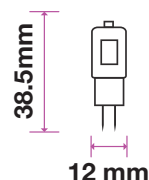

**5 YEAR
WARRANTY**