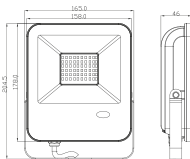

SAMSUNG
LED
Illuminated

V-TAC®
INNOVATIVE LED LIGHTING

NEW

Model	SKU	Watts	Lumen	Box Qty
<u>VT-37</u>	20169 | 3000K WARM WHITE 20170 | 4000K DAY WHITE 20171 | 6500K WHITE	30w	3000	20 pcs

NEW