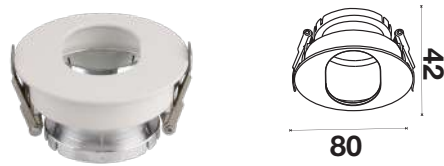

Fitting Round-GU10

Model No: VT-874-WC **Color:** White+Chrome
SKU: 3164 **Dimension:** 80x42mm
Base: GU10 **Cutting Size:** 75mm
Material: Aluminium+PC **Box Qty:** 50