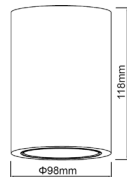

Surface Fittings GU10

NEW

Model No:	<u>VT-978-W</u>	Color:	White
SKU:	6690	Dimension:	26.5×22.5×55mm
Base:	GU10	Cutting Size:	N/A
Material:	Iron	Box Qty:	20