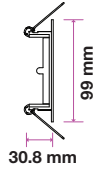

Fitting-Square-GU10

Model No:	<u>VT-7227SQ-WH</u>	Color:	White
SKU:	<u>3472</u>	Dimension:	99×99×30.8mm
Base:	GU10	Cutting Size:	74×74mm
Material:	Ferrum	Box Qty:	100

Fitting-Square-GU10

Model No:	<u>VT-7227SQ-SN</u>	Color:	Satin Nickel
SKU:	3473	Dimension:	99×99×30.8mm
Base:	GU10	Cutting Size:	74×74mm
Material:	Ferrum	Box Qty:	100