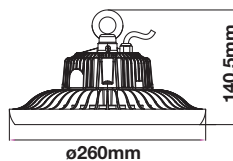

120
lm/W

Model	SKU	Watts	Lumen	Box Qty
<u>VT-9-114</u>	20063 | 4000K DAY WHITE 20064 | 5000K WHITE	100w	12000	1 pcs