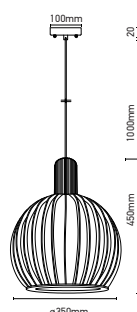

Model: VT-3100
SKU: 40571
Material: Rattan Finish
Dimension: Ø300xH940mm
Box Qty: 1

Wooden Pendant

Model: VT-2450
SKU: 40521
Material: Wooden
Dimension: Ø250xH450mm
Box Qty: 4

Wooden Pendant

Model: VT-3450
SKU: 40501
Material: Wooden
Dimension: Ø350xH450mm
Box Qty: 1