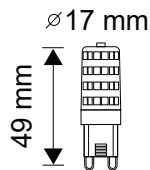

Model	SKU	Watts	EQUIV.W	Lumen	Box Qty
VT-2243	2745 - 3000K WARM WHITE	3w	25w	300	300
	2746 - 4000K DAY WHITE				
	2747 - 6400K WHITE