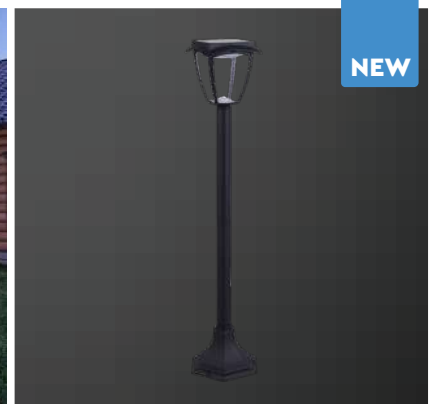

Solar Lawn Lamp

- 3.7V, 2200mAh Battery
- Charging Time: 5-6 Hours
- Working Time: 10-12 Hours
- Body Type: Aluminum Die-Casting
- Size: 21×19×33mm
- Lumen: 110