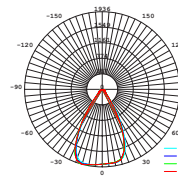

V-TAC®
INNOVATIVE LED LIGHTING

Track Light-Smart Color Changing

- AC:220-240V,50/60Hz
- PF: >0.5
- CRI: >80
- 18°-48° Beam Angle
- LED Type :COB
- Body Type: Aluminium

CCT and Dimming
VIA SMART PHONE APP

CCT Adjustable
2800K/4000K/6000K

Model	SKU	Watts	Lumen	Box Qty
<u>VT-7715-W</u>	1456 - 3 IN 1	15w	650	20

Track Light-Smart Color Changing

- AC:220-240V,50/60Hz
- PF: >0.5
- CRI: >80
- 18°-48° Beam Angle
- LED Type :COB
- Body Type: Aluminium

CCT and Dimming
VIA SMART PHONE APP

CCT Adjustable
2800K/4000K/6000K

Model	SKU	Watts	Lumen	Box Qty
<u>VT-7715-B</u>	1457 - 3 IN 1	15w	500	20

Track Light-Smart Color Changing

- AC:220-240V,50/60Hz
- PF: >0.9
- CRI: >80
- 16°-53° Beam Angle
- LED Type :COB
- Body Type: Aluminium

CCT and Dimming
VIA SMART PHONE APP

CCT Adjustable
2800K/4000K/6000K

Model	SKU	Watts	Lumen	Box Qty
<u>VT-7735-W</u>	1458 - 3 IN 1	35w	2350	20

Track Light-Smart Color Changing

- AC:220-240V,50/60Hz
- PF: >0.9
- CRI: >80
- 16°-53° Beam Angle
- LED Type :COB
- Body Type: Aluminium

CCT and Dimming
VIA SMART PHONE APP

CCT Adjustable
2800K/4000K/6000K

Model	SKU	Watts	Lumen	Box Qty
<u>VT-7735-B</u>	1459 - 3 IN 1	35w	1950	20