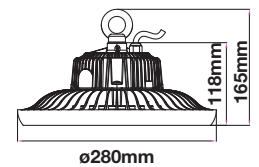

UFO-HIGH LUMEN-MEANWELL DRIVER

- AC:100-240V,50/60Hz
- PF: >0.9
- CRI: >70
- 90° Beam Angle
- Life span:20,000-hour
- Body Type: Die Cast Aluminium
- Dimension :280x165mm

Model	SKU	Watts	Lumen	Box Qty
<u>VT-9107</u>	5588 - 6400K WHITE	100w	13000	4