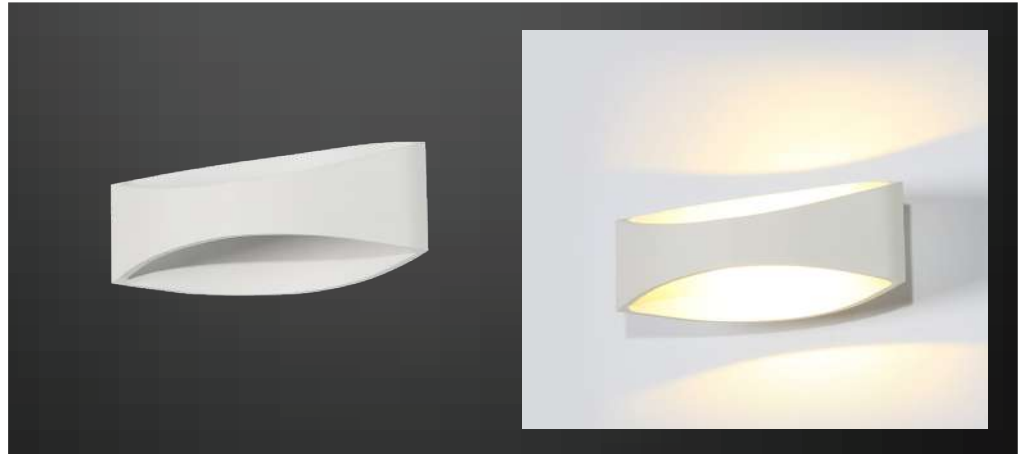

V-TAC®
INNOVATIVE LED LIGHTING

LED Ceiling & Wall Lights

- AC:220-240V,50/60Hz
- PF: >0.5
- CRI: >80
- 150° Beam Angle
- IP Rating:IP20
- Body Type: Aluminium

Model	SKU	Color	Watts	Lumen	Box Qty
<u>VT-705</u>	8208 - 3000K WARM WHITE	White	5W	550	20
	8232 - 4000K DAY WHITE				
<u>VT-705-N</u>	218232 - 4000K DAY WHITE	White	5W	645	20

LED Rotatable Wall Light

- AC:110-240V,50/60Hz
- PF: >0.45
- CRI: >80
- 10-360° Beam Angle
- IP Rating:IP20
- Body Type: Aluminium