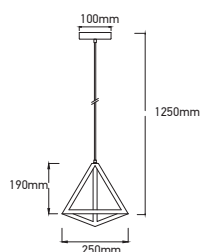

Geometric Series Black Canopy

Model: VT-7144
SKU: 3927
Material: Metal Finish
Dimension: 300×1300mm
Box Qty: 4