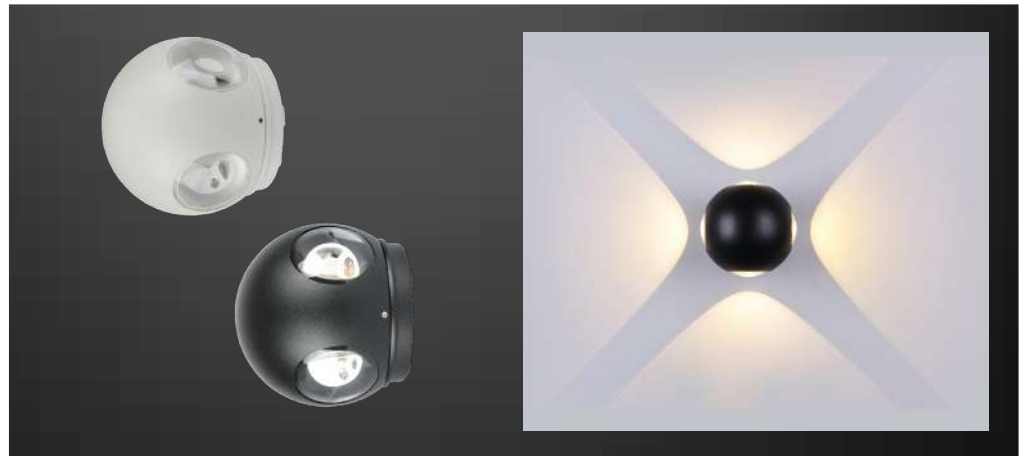

LED 4 Sides Light Wall Lights

- AC:220-240V,50/60Hz
- PF: >0.45
- CRI: >80
- 4*90° Beam Angle
- IP Rating:IP65
- Body Type: Aluminium

Model	SKU	Color	Watts	Lumen	Box Qty
VT-834-W	8551 - 3000K WARM WHITE 8552 - 4000K DAY WHITE	White	4W	440	20
VT-834-B	8553 - 3000K WARM WHITE 8554 - 4000K DAY WHITE	Black	4W	440	20
VT-834-B-N	218553 - 3000K WARM WHITE 218554 - 4000K DAY WHITE	Black	4w	428	20

LED Wall Lights

- AC:220-240V,50/60Hz
- PF: >0.5
- CRI: >80
- 120° Beam Angle
- IP Rating:IP65
- Body Type: Aluminium