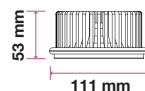

Model	SKU	Watts	EQUIV.W	Lumen	Box Qty
<u>VT-1120-20</u>	1245 - 6000K WHITE	20w	100w	1800	50