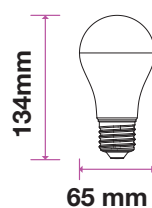

120
lm/W

5 YEAR
WARRANTY

Model	SKU	Watts	EQUIV.W	Lumen	Box Qty
VT-295	249 | 3000K WARM WHITE	12w	100w	1521	100
	250 | 4000K DAY WHITE				
	251 | 6400K WHITE