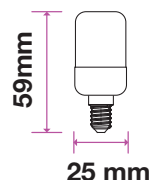

- E14 Base
- ST26 Shape
- AC:220-240V,50Hz
- PF: >0.4
- CRI: >80
- 230° Beam Angle
- 30,000-hour Lifespan

Model	SKU	Watts	EQUIV.W	Lumen	Box Qty
VT-202	234 | 3000K WARM WHITE	2w	20w	180	400
	235 | 4000K DAY WHITE				
	236 | 6400K WHITE				
VT-202-N	21234 | 3000K WARM WHITE	2W	18w	180	400
	21235 | 4000K DAY WHITE				
	21236 | 6500K WHITE				

- E14 Base
- T37 Shape
- AC:220-240V,50Hz
- PF: >0.5
- CRI: >80
- 230° Beam Angle
- 30,000-hour Lifespan