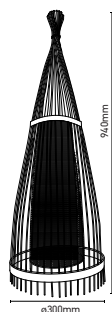

Wooden Pendant

Model: VT-2450
SKU: 40521
Material: Wooden
Dimension: Ø250xH450mm
Box Qty: 4