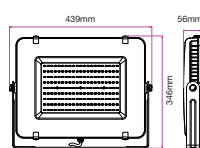

Model	SKU	Watts	Lumen	Box Qty
VT-200-B	418 | 4000K DAY WHITE	200w	16000	2 pcs
	419 | 6400K WHITE			
VT-200-B-N	21419 | 6500K WHITE	200w	16500	2 pcs