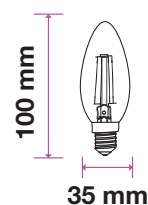

Model	SKU	Watts	EQUIV.W	Lumen	Box Qty
<u>VT-254</u>	272 | 2700K WARM WHITE	4w	35w	400	100