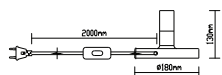

Geometric Series Gold Canopy

Model: VT-7161-CG
SKU: 3833
Material: Metal
Dimension: 225×225×1250mm
Box Qty: 10