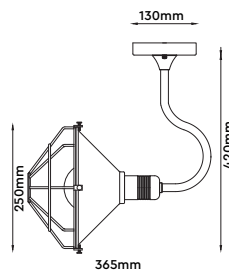

Wall Lamp

Model:	VT-720R
SKU:	8973
IP Rating:	IP65
Holder Type:	E27
Max Watts:	60W
Box Qty:	4Pc
Lampshade:	Natural ø250mm (Galvanized Iron)
Bulb Holder:	Rose Gold ø49mm (Aluminium)
Cable:	Black (H05RN-F-3×0.75mm²)
Wall Lamp Arm:	Natural ø14mm (Galvanized Iron)
Wall Mount:	Rose Gold ø130mm (Galvanized Iron)
L/S Wire Guard:	Rose Gold ø256mm (Galvanized Iron)