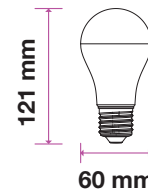

**5 YEAR
WARRANTY**

Model	SKU	Watts	EQUIV.W	Lumen	Box Qty
VT-2310	2809 | 3000K WARM WHITE	9.5W	100w	1521lm	100
	2810 | 4000K DAY WHITE				
	2811 | 6400K WHITE