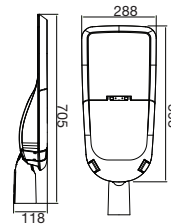

Model	SKU	Watts	Lumen	Box Qty
<u>VT-120ST</u>	542 | 4000K DAY WHITE	120w	15600	1 pcs