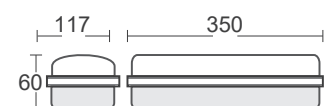

LED EMERGENCY LIGHTS

LED Exit Light – Bulkhead

- IP20
- ABS+PC body
- 20 SMD LEDs
- AC:220-240V,50/60Hz
- Ni-Cd 4.8V, 900mAh Battery
- 12-hour Charging Time
- Green Indicator Light
- Mode Of Operation Maintained/Non Maintained
- >3-hour Emergency Operation Time

**3 YEAR
WARRANTY**

**12 HOURS
CHARGING TIME**

Model	SKU	Watts	Lumen	Box Qty
<u>VT-511-S</u>	899 – 6000K WHITE	3.8w	110lm	10

LED EMERGENCY LIGHTS

LED Exit Light – Bulkhead

- IP65
- PC body
- 3 Stickers
- 30 SMD LEDs
- AC:220-240V,50/60Hz
- Wall Installation
- Ni-Cd 4.8V,900mAh Battery
- 12-hour Charging Time
- Green Light Indicator Test Button
- 3 Way Legend Available
- Mode Of Operation Maintained
- >3-hour Emergency Operation Time
- 22 Meters Viewing Distance From Both Sides

**3 YEAR
WARRANTY**

**12 HOURS
CHARGING TIME**

**IP65
RATING**

Model	SKU	Watts	Lumen	Box Qty
<u>VT-524-S-12</u>	838 – 6000K WHITE	4w	190lm	12