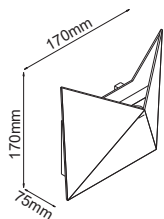

Model	SKU	Color	Watts	Lumen	Box Qty
VT-825-W	8280 - 3000K WARM WHITE 8281 - 4000K DAY WHITE	White	5W	550	20
VT-825-W-N	218280 - 3000K WARM WHITE	White	5w	568	20
VT-825-B	8282 - 3000K WARM WHITE 8283 - 4000K DAY WHITE	Black	5W	550	20
VT-825-B-N	218282 - 3000K WARM WHITE	Black	5w	568	20
VT-825-G	8284 - 3000K WARM WHITE 8285 - 4000K DAY WHITE	Grey	5W	550	20
VT-825-G-N	218284 - 3000K WARM WHITE 218285 - 4000K DAY WHITE	Grey	5w	3000K - 568 4000K - 645	20