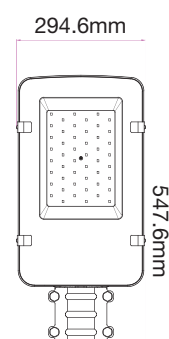

Model	SKU	Watts	Lumen	Box Qty
VT-100ST	529 | 4000K DAY WHITE	100w	12000	2 pcs
	530 | 6400K WHITE			
VT-100ST-N	21529 | 4000K DAY WHITE	100w	9400	2 pcs
	21530 | 6500K WHITE