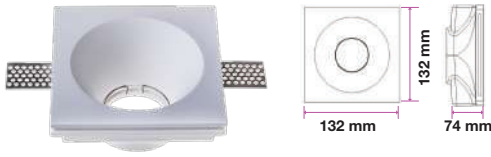

Fitting-Square-GU10

Model No:	<u>VT-772</u>	Color:	White
SKU:	3653	Dimension:	132×132×74mm
Base:	GU10	Cutting Size:	135×135mm
Material:	Gypsum	Box Qty:	20