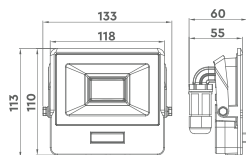

**SAMSUNG
LED**
Illuminated

V-TAC®
INNOVATIVE LED LIGHTING

NEW

Model	SKU	Watts	Lumen	Box Qty
<u>VT-118S-1-B</u>	20280 | 3000K WARM WHITE 20281 | 4000K DAY WHITE 20282 | 6500K WHITE	10w	735	20 pcs

NEW