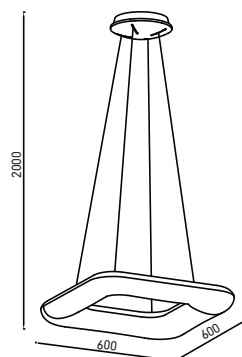

Designer Series Color Changing

- AC:220-240V,50Hz
- CRI: >80
- 120° Beam Angle
- IP Rating:IP20
- Body Type: PC
- Box Qty: 1

Model	SKU	Watts	Lumen
<u>VT-7607</u>	3963 -3IN1	42w	3400