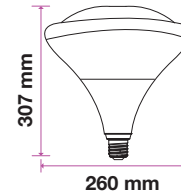

Model	SKU	Watts	EQUIV.W	Lumen	Box Qty
VT-85	521 | 6400K WHITE	85w		6800	4

LED BULBS

LED Emergency Bulb

The Emergency Bulb is equipped with battery back-ups which enable the unit to work for up to 3-hour in power outages and other emergency situations. It is also a portable, multifunctional LED bulb which can also be used as camping light, flashlight, hooklight, warehouse light, and more.