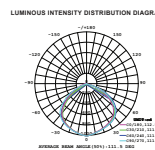

Model	SKU	Watts	Lumen	Box Qty
<u>VT-30-1-W</u>	950 | 6400K WHITE	30w	2400	10 pcs