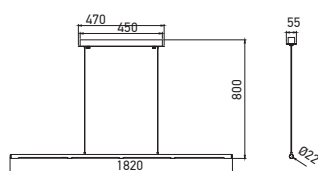

Model	SKU	Watts	Lumen	Box Qty
<u>VT-7036</u>	3892 - 4000K DAY WHITE	36w	2700	12