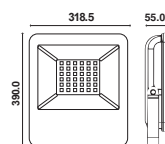

Model	SKU	Watts	Useful lumens	Box Qty
<u>VT-162</u>	20408 | 4000K DAY WHITE 20409 | 6500K WHITE	150w	20500	2 pcs