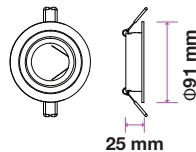

Fitting-Round-GU10

Model No:	<u>VT-782RD-WH</u>	Color:	White
SKU:	<u>3599</u>	Dimension:	Ø91×25mm
Base:	GU10	Cutting Size:	Ø75mm
Material:	Aluminium	Box Qty:	100