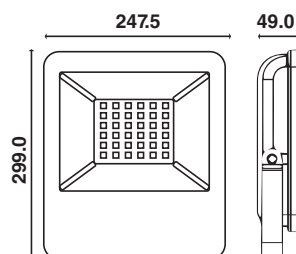

evolution

V-TAC®
INNOVATIVE LED LIGHTING

Model	SKU	Watts	Lumen	Box Qty
<u>VT-4961</u>	5918 | 4000K DAY WHITE 5919 | 6400K WHITE	50w	8000lm	10 pcs

① METER WIRE

Model	SKU	Watts	Lumen	Box Qty
<u>VT-49161</u>	5920 | 4000K DAY WHITE 5921 | 6400K WHITE	100w	16000lm	4 pcs

① METER WIRE

Model	SKU	Watts	Lumen	Box Qty
<u>VT-49261</u>	5922 | 4000K DAY WHITE 5923 | 6400K WHITE	200w	32000lm	2 pcs