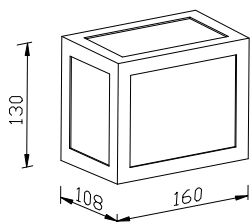

Model	SKU	Color	Watts	Lumen	Box Qty
VT-822-W	8334 - 3000K WARM WHITE	White	12W	750	20
	8335 - 4000K DAY WHITE				
	8336 - 6400K WHITE				
VT-822-W-N	218334 - 3000K WARM WHITE	White	12w	1350	20
	218335 - 4000K DAY WHITE				
VT-822-G	8337 - 3000K WARM WHITE	Grey	12W	750	20
	8338 - 4000K DAY WHITE				
	8339 - 6400K WHITE				
VT-822-G-N	218337 - 3000K WARM WHITE	Grey	12w	1250	20
	218338 - 4200K DAY WHITE				
VT-822-B	8340 - 3000K WARM WHITE	Black	12W	750	20
	8341 - 4000K DAY WHITE				
	8342 - 6400K WHITE				
VT-822-B-N	218341 - 4200K DAY WHITE	Black	12w	1350	20