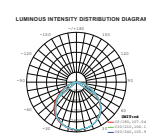

① METER WIRE

Model	SKU	Watts	Lumen	Box Qty
<u>VT-206-G</u>	789 | 4000K DAY WHITE 790 | 6400K WHITE	200w	24000	2 pcs
<u>VT-206-G-N</u>	21789 | 4000K DAY WHITE 21790 | 6500K WHITE	200w	23000	2 pcs