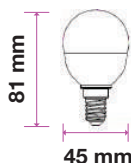

Model	SKU	Watts	EQUIV.W	Lumen	Box Qty
VT-2234	2775 -RGB+3000K	3.5w	30w	320	200
	2776 -RGB+4000K				
	2777 -RGB+6400K				
VT-2234-N	212775 - RGB+3000K WARM WHITE	4.8W	40w	470	200