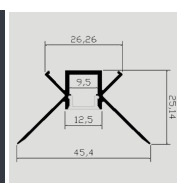

Mounting Kit-Silver-Set

Model	SKU	Dimension	Color	Box Qty
VT-8104	3362	2000mm	Silver	30