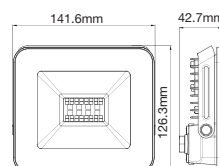

CCT and Dimming
VIA SMART PHONE APP