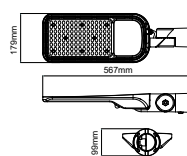

Model	SKU	Watts	Lumen	Box Qty
<u>VT-139ST</u>	20426 | 4000K DAY WHITE 20427 | 6500K WHITE	100w	11000	pcs

NEW