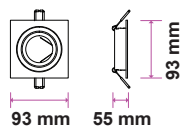

Recessed Fitting GU10

NEW

Model No:	VT-927-W	Color:	White
SKU:	6638	Dimension:	93x93x55mm
Base:	GU10	Cutting Size:	83x83mm
Material:	PC	Box Qty:	50