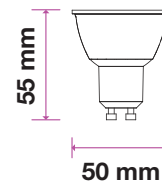

Model	SKU	Watts	EQUIV.W	Lumen	Box Qty
VT-292	872 | 3000K WARM WHITE	8w	80w	720	200
	873 | 4000K DAY WHITE				
	874 | 6400K WHITE				
VT-292-N	21872 | 3000K WARM WHITE	7.5W	70w	610	200
	21873 | 4000K DAY WHITE				
	21874 | 6500K WHITE