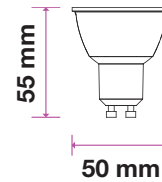

Model	SKU	Watts	EQUIV.W	Lumen	Box Qty
VT-247D	198 | 3000K WARM WHITE	6.5w	55w	450	200
	199 | 4000K DAY WHITE				
	200 | 6400K WHITE				
VT-247D-N	21198 | 3000K WARM WHITE	6W	60w	445	200
	21199 | 4000K DAY WHITE