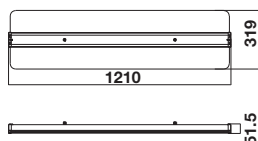

LED BIG PANELS

Transparent Panel-120×30

- AC:220-240V,50Hz
- PF: >0.9
- CRI: >80
- 140° Beam Angle
- On/Off:
- Life span:30,000-hour
- Body Type: Aluminium+PC
- Dimension :1210×319mm

Model	SKU	Watts	Lumen	Size	Box Qty
<u>VT-6144</u>	6458 - 4000K DAY WHITE	40w	3200	1210×319mm	4

LED BIG PANELS

Big Panels-120×30

- AC:200-240V, 50/60Hz
- PF: >0.9
- CRI: >80
- 120° Beam Angle
- On/Off: >10000
- Life span:20,000 Hours
- Body Type: FE+PP
- Dimension :1195×295×29mm