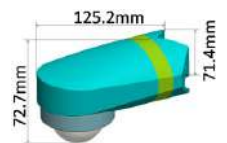

Infrared Sensor-IP65

VT-8094-B

SKU: 6612

IP65
RATING

SPECIAL DESIGN
Adjustable For Corner

Sensor Type: Infrared
Colour: Black
Body Type: PC
IP Rating: IP65
Detection Range: 240°
Detection Distance: Max.10m (<24°C)

Ambient Light: <3-2000LUX (adjustable)
Voltage: AC:220-240V,50/60Hz
Dimension: 125.2×71.4×72.7mm
Time Delay: 10sec±3sec to 15min±2min(adjustable)
Box Qty: 50
Rated Load: Max. 600W (LED)