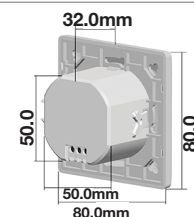

Microwave Sensor

VT-8023

SKU: 5083

Sensor Type: Microwave
Colour: White
Body Type: Plastic
IP Rating: IP20
Detection Range: 180°
Detection Distance: 5m-15m(adjustable)

Ambient Light: <3-2000LUX(adjustable)
Voltage: AC:220-240V,50/60Hz
Dimension: 80×80×32mm
Time Delay: 10 sec to 12 min (adjustable)
Box Qty: 100
Rated Load: Max 300W(LED)