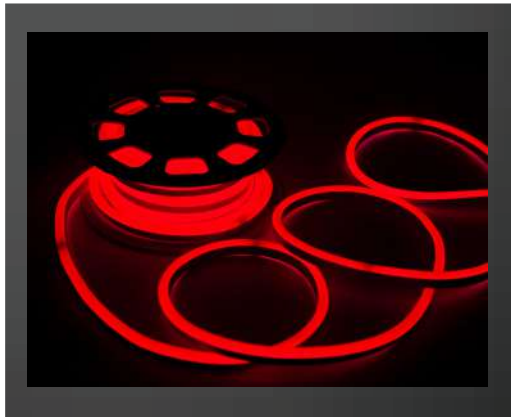

Neon Flex-Red

Model	SKU	Watts	Lm/M:
VT-555R	2516 - RED	8W	320

Voltage: DC:24V
LED Qty/M: 120
LED Type: SMD

Beam Angle: 160°
IP Rating: IP65
Width: 9×16.5mm
Box Qty: 5 Packets