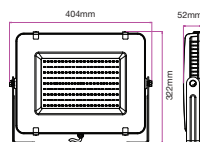

Model	SKU	Watts	Lumen	Box Qty
VT-150-B	475 | 3000K WARM WHITE	150w	12000	2 pcs
	476 | 4000K DAY WHITE			
	477 | 6400K WHITE