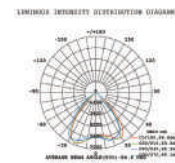

UFO-HIGH LUMEN-MEANWELL DRIVER

- AC:100-240V,50/60Hz
- PF: >0.9
- CRI: >70
- 90° Beam Angle
- Life span:20,000-hour
- Body Type: Die Cast Aluminium
- Dimension :280x165mm

Model	SKU	Watts	Lumen	Box Qty
<u>VT-9107</u>	5588 - 6400K WHITE	100w	13000	4