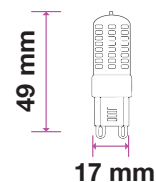

V-TAC®
INNOVATIVE LED LIGHTING

- G9 Base
- AC:220-240V,50Hz
- PF: >0.4
- CRI: >80
- 30,000-hour Lifespan

Model	SKU	Watts	EQUIV.W	Lumen	Box Qty
VT-204	246 | 3000K WARM WHITE	3w	25w	300	200
	247 | 4000K DAY WHITE				
	248 | 6400K WHITE				
VT-204-N	21246 | 3000K WARM WHITE	3W	30w	330	400
	21247 | 4000K DAY WHITE				
	21248 | 6500K WHITE				

LED SPOTLIGHTS

38° Beam Angle

Achieve beautiful directional lighting with a narrow, focused glow in any room with our improved range of GU10 spotlights with 30,000-hr lamp life and 38° beam angle.

- GU10 Base
- AC:220-240V,50Hz
- PF:
- CRI: >80
- 30,000-hour Lifespan

Model	SKU	Watts	EQUIV.W	Lumen	Box Qty
VT-232	869 | 3000K WARM WHITE	2w	15w	180	200
	870 | 4000K DAY WHITE				
	871 | 6400K WHITE				
VT-232-N	21869 | 3000K WARM WHITE	2w	15w	180	200
	21870 | 4000K DAY WHITE				
	21871 | 6400K WHITE				

- GU10 Base
- AC:220-240V,50Hz
- PF: >0.4
- CRI: >80
- 30,000-hour Lifespan

Model	SKU	Watts	EQUIV.W	Lumen	Box Qty
VT-275	108 | 3000K WARM WHITE	5w	40w	380	192
	797 | 4000K DAY WHITE				
	511 | 6400K WHITE				
VT-275-N	21108 | 3000K WARM WHITE	4.5W	50w	345	200
	21797 | 4000K DAY WHITE				
	21511 | 6500K WHITE