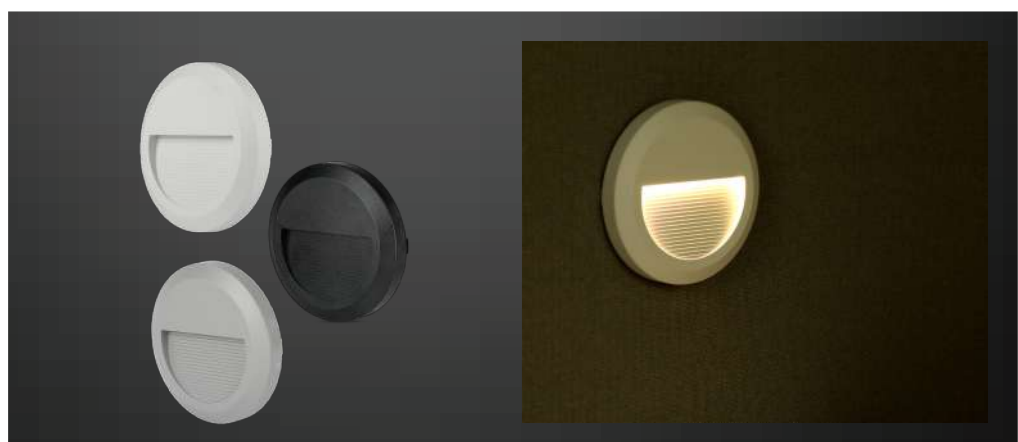

Model	SKU	Color	Watts	Lumen	Box Qty
VT-1142-W	1315 - 3000K WARM WHITE	White	2W	60	50
	1314 - 4000K DAY WHITE				
VT-1142-W-N	211315 - 3000K WARM WHITE 211314 - 4000K DAY WHITE	White	3W	80	50
VT-1142-B	1317 - 3000K WARM WHITE	Black	2W	60	50
	1316 - 4000K DAY WHITE				
VT-1142-B-N	211317 - 3000K WARM WHITE 211316 - 4000K DAY WHITE	Black	2w	80	50
VT-1142-G	1319 - 3000K WARM WHITE	Grey	2W	60	50
	1318 - 4000K DAY WHITE				
VT-1142-G-N	211319 - 3000K WARM WHITE	Grey	2w	80	50