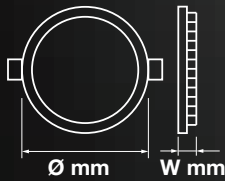

LED MINI PANELS | Slim Series-Chrome-Round

- AC:85-265V,50/60Hz
- PF: >0.5
- CRI: >80
- 120° Beam Angle
- Life span:20,000-hour
- Body Type: Aluminium+Chrome

Model	SKU	Watts	Lumen	Size	Cutting Size	Box Qty
VT-1207CH	6340 - 3000K WARM WHITE	12w Round	1000	Ø170×25mm	Ø155mm	20
VT-1807CH	6346 - 3000K WARM WHITE 6347 - 4000K DAY WHITE 6348 - 6400K WHITE	18w Round	1500	Ø225×25mm	Ø205mm	20
VT-2407CH	6352 - 3000K WARM WHITE 6353 - 4000K DAY WHITE 6354 - 6400K WHITE	24w Round	2000	Ø300×25mm	Ø285mm	10

LED MINI PANELS | Slim Series-Satin Nickel-Round

- AC:85-265V,50/60Hz
- PF: >0.5
- CRI: >80
- 120° Beam Angle
- Life span:20,000-hour
- Body Type: Aluminium+Satin Nickel