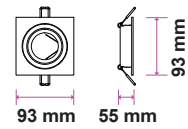

Recessed Fitting GU10

NEW

Model No:	VT-927-B	Color:	Black
SKU:	6639	Dimension:	93x93x55mm
Base:	GU10	Cutting Size:	83x83mm
Material:	PC	Box Qty:	50