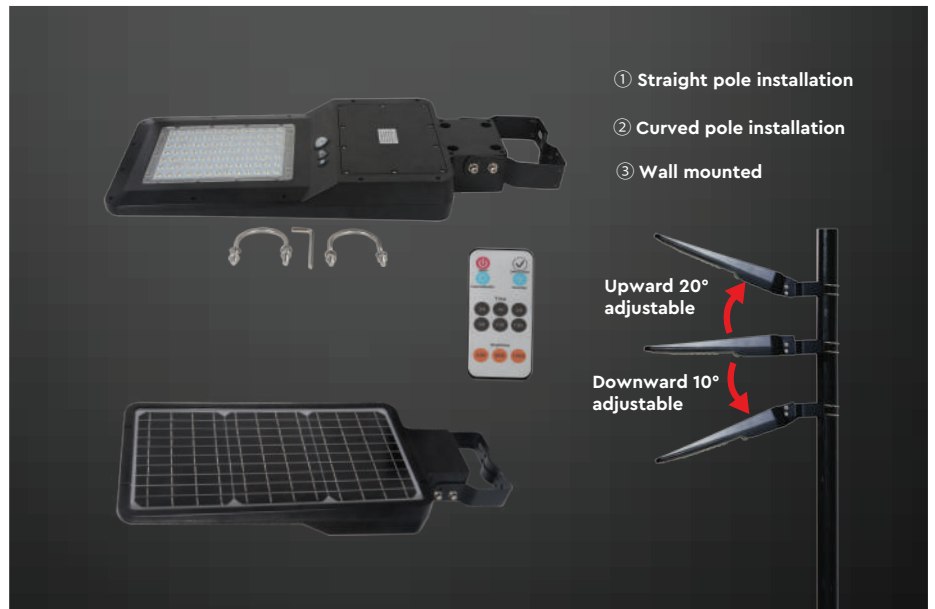

LED SOLAR LIGHTS | LED Solar Streetlight High Lumen

- 9.6V LiFe P04, 12000mAh Battery
- No. of LED: 90pcs
- Detecting Angle: 120°
- Sensing Range: 8-12m
- Charging Time: 8-10-hour
- Working Time: Min 36 hrs and Max 120 hrs
- IP Rating: IP65
- Body Type: ABS+PC and Aluminium

Model	SKU	Watts	Lumen	Dimension	Box Qty
VT-ST42	5503 - 4000K DAY WHITE 5504 - 6000K WHITE	40W	4800	289.7×73.6×706.1mm	4

LED Solar Streetlight

- 7.4V Lithium, 10800mAh Battery
- No. of LED: 40pcs
- Detecting Angle: 120°
- Sensing Range: 3-8M
- Charging Time: 6-7 Hours
- Working Time: 2-36 Hours
- Body Type: ABS+PC
- Size: 413×232×58mm

Model	SKU	Watts	Lumen	Box Qty
VT-ST15	8549 - 4000K DAY WHITE 8548 - 6000K WHITE	10w	1600	10