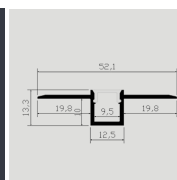

Mounting Kit-Silver-Set

Model	SKU	Dimension	Color	Box Qty
VT-8102	3360	2000mm	Silver	50