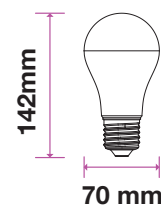

Model	SKU	Watts	Lumen	Box Qty
VT-2309	2371 | 3000K WARM WHITE	9w	806	50
	2372 | 4000K DAY WHITE			
	2373 | 6400K WHITE