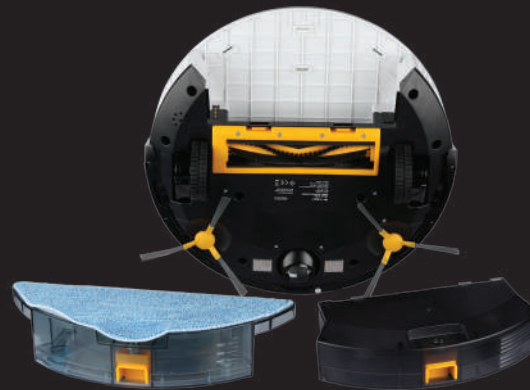

Gyro Robot Vacuum Cleaner

Model	SKU	Box Qty
VT-5555-EU	8650 BLACK EU-PLUG	4
	8649 WHITE EU-PLUG	
VT-5555-BS	7912 BLACK BS-PLUG	4
	7911 WHITE BS-PLUG	

- Automatic Robot Vacuum Cleaner
- Keep it Clean: Sweep, Dust & Vacuum
- Versatile & Convenient Floor Clean Ability
- Smart, Self-Programmed Cleaning Path Navigation
- Wi-Fi Wireless Network for Hassle-Free Device Pairing
- Take Control of the Vacuum via Remote Control or App
- Preset Multi-Clean Modes: Auto, Single Room, Edge
- Automatic Return to Dock Base for Self-Charging
- One Button Operation & Auto-Start Activation
- 'Bag-less' Waste Bin Integrated HEPA Filter
- Anti-Fall / Anti-Collision Sensors
- Built-in Rechargeable Battery
- Dual Spinning Side Brushes Captures Dirt & Lifts Debris
- Works on Hardwood, Tile, Marble & Hard Carpet Floors
- Slim Low-Profile Housing Slides Underneath Furniture
- Perfect for the Home or Office