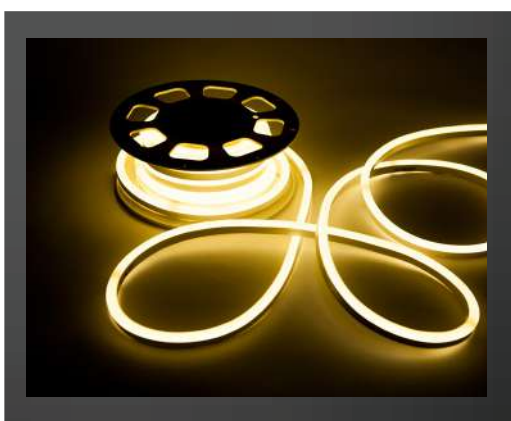

Neon Flex-Warm White

Model	SKU	Watts	Lm/M:
VT-555WW	2513 - 3000K WARM WHITE	8W	320

Voltage: DC:24V

LED Qty/M: 120

LED Type: SMD

Beam Angle: 160°

IP Rating: IP65

Width: 9×16.5mm

Box Qty: 5 Packets