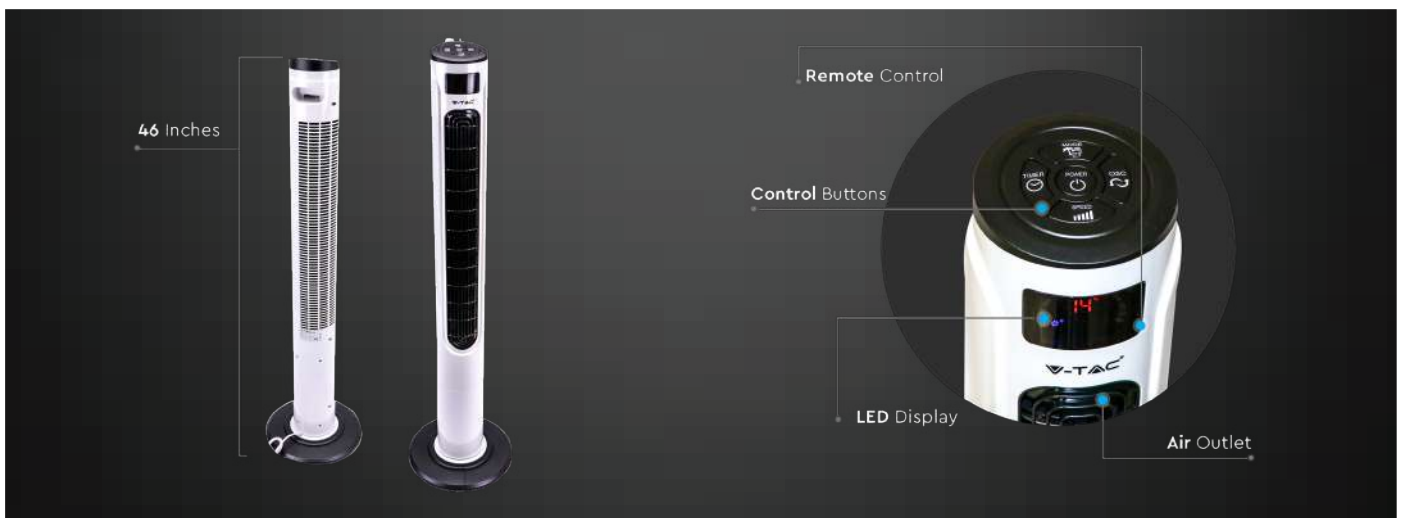

55W

Tower Fan

Model	SKU	Box Qty
VT-5546	7901	1

3 Fan Speed
Low | Medium | High

3 Wind Mode
Normal | Natural | Sleep

- Voltage/Freq: AC:220-240V,50Hz
- Size(inches): 46
- Material: ABS
- Unit Color: Black Finish
- Speed: 3(Low-Med-High)
- Wind Mode: 3 (Normal-Natural-Sleep)
- Timer: 1-15hrs(Max)
- Power Cord Length: 1.75m
- Plug Type: EU
- IP Rating: IP20