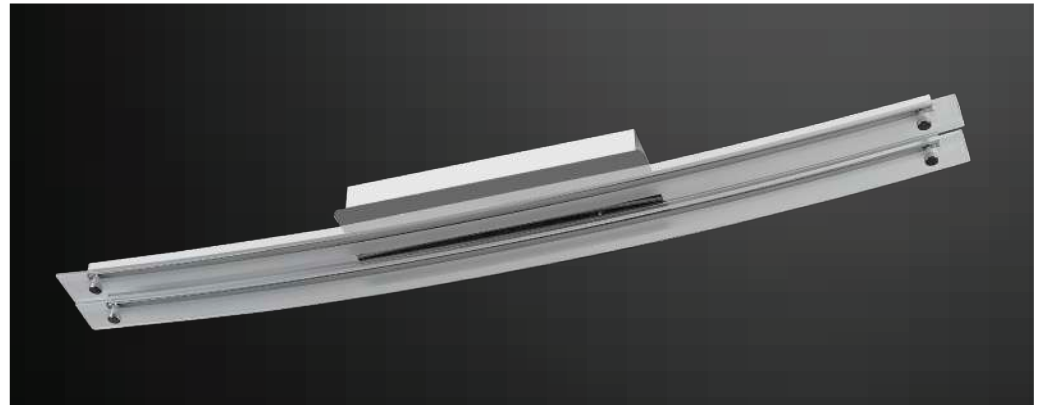

Designer Bend Series Chrome

- AC:220-240V,50Hz
- CRI: >80
- 120° Beam Angle
- IP Rating:IP20
- Body Type: Stainless Steel+Metal+Glass

Built In **LED**

Model	SKU	Watts	Lumen	Box Qty
<u>VT-7038</u>	3899 - 4000K DAY WHITE	36w	2700	6

Designer Bend Glass Hanging Pendant

- AC:220-240V,50Hz
- CRI: >80
- 120° Beam Angle
- IP Rating:IP20
- Body Type: Stainless Steel+Metal+Glass

Built In **LED**