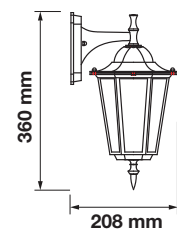

Model: [VT-750-W](#)
SKU: [7069](#)
Max.Watts: 40W
Material: Aluminium+Glass
Color: Matt White
Holder: E27
IP Rating: IP44
Dimension: 208×360×170mm
Box Qty: 10