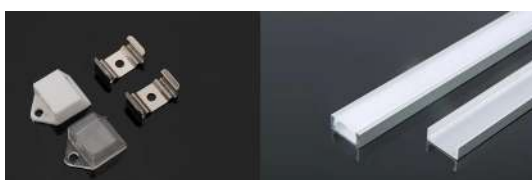

Mounting Kit

Model	SKU	Dimension	Color	Box Qty
VT-9327	3370	2000×16mm×7mm	Silver	200