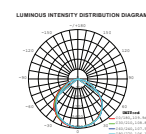

① METER WIRE

Model	SKU	Watts	Lumen	Box Qty
<u>VT-156-G</u>	777 | 6400K WHITE	150w	18000	2 pcs