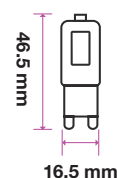

**5 YEAR
WARRANTY**