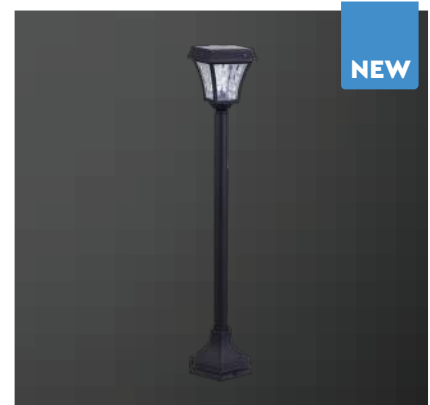

Model	SKU	Watts
<u>VT-984-S</u>	2891 - 3IN1	2w

SOLAR ENERGY

Solar Bollard Lights

- 3.7V, 2000mAh Battery
- Charging Time: 12-15 Hours
- Working Time: 12 Hours
- Body Type: ABS+PC
- Size:705.7×155mm
- Lumen: 400