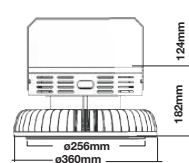

Model	SKU	Watts	Lumen	Box Qty
<u>VT-9-500</u>	509 | 4000K DAY WHITE	500w	60000	1 pcs