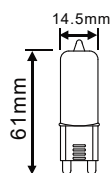

Model	SKU	Watts	EQUIV.W	Lumen	Box Qty
VT-2103	7477 - 4000K DAY WHITE	3w	30w	330	450