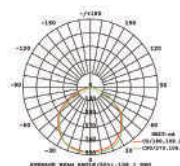

V-TAC®
INNOVATIVE LED LIGHTING

E Series-Black Body

- AC:220-240V,50Hz
- PF: >0.9
- CRI: >70
- 110° Beam Angle

Model	SKU	Watts	Lumen	Box Qty
VT-4021B	5946 - 3000K WARM WHITE	20w	1700	20
	5947 - 4000K DAY WHITE			
	5948 - 6500K WHITE			
VT-4021B-N	215946 - 3000K WARM WHITE	20w	1620	20
	215947 - 4000K DAY WHITE			
	215948 - 6500K WHITE			

E Series-Black Body

- AC:220-240V,50Hz
- PF: >0.9
- CRI: >70
- 110° Beam Angle

Model	SKU	Watts	Lumen	Box Qty
VT-4031B	5952 - 3000K WARM WHITE	30w	2550	20
	5953 - 4000K DAY WHITE			
	5954 - 6500K WHITE			
VT-4031B-N	215952 - 3000K WARM WHITE	30w	2510	20
	215953 - 4000K DAY WHITE			
	215954 - 6500K WHITE			

E Series-Black Body

- AC:220-240V,50Hz
- PF: >0.9
- CRI: >70
- 110° Beam Angle

Model	SKU	Watts	Lumen	Box Qty
VT-4051B	5958 - 3000K WARM WHITE	50w	4250	10
	5959 - 4000K DAY WHITE			
	5960 - 6500K WHITE			
VT-4051B-N	215958 - 3000K WARM WHITE	50w	4300	10
	215959 - 4000K DAY WHITE			
	215960 - 6500K WHITE			

E Series-Black Body

- AC:220-240V,50Hz
- PF: >0.9
- CRI: >70
- 110° Beam Angle

Model	SKU	Watts	Lumen	Box Qty
VT-40101B	5964 - 3000K WARM WHITE	100w	8500	5
	5965 - 4000K DAY WHITE			
	5966 - 6500K WHITE			
VT-40101B-N	215964 - 3000K WARM WHITE	100w	8700	10
	215965 - 4000K DAY WHITE			
	215966 - 6500K WHITE