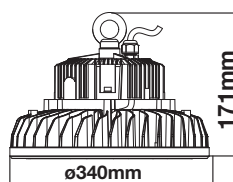

140
lm/W

Model	SKU	Watts	Lumen	Box Qty
<u>VT-9-151N</u>	55811 | 4000K DAY WHITE 55911 | 6400K WHITE	150w	21000	1 pcs