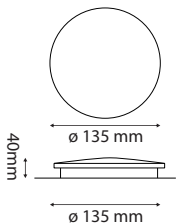

LED Ceiling & Wall Lights

- AC:220-240V,50/60Hz
- PF: >0.55
- CRI: >80
- 360° Beam Angle
- IP Rating:IP65
- Body Type: Aluminium

Model	SKU	Color	Watts	Lumen	Box Qty
<u>VT-741</u>	7524 - 3000K WARM WHITE 7525 - 4000K DAY WHITE	White	6W	660	20
<u>VT-741-N</u>	217524 - 3000K WARM WHITE	White	5w	710	20
<u>VT-743</u>	7526 - 3000K WARM WHITE 7527 - 4000K DAY WHITE	White	9W	990	20
<u>VT-743-N</u>	217527 - 4000K DAY WHITE	White	8w	1280	20

LED Outdoor Soft Lights

- AC:100-240V,50/60Hz
- PF: >0.9
- CRI: >80
- 90° Beam Angle
- IP Rating:IP65
- Body Type: PC