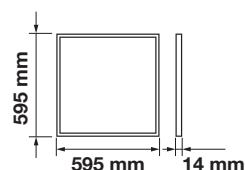

LED PANELS | PRO 60×60

Our LED panels are made with high-quality PMMA diffusers which prevents them from turning yellow over time and makes it emit strong and evenly distributed light. Also available in the TP(a)-rated panel to meet fire safety standards. All our LED panels have quick connectors that will save installation time and costs.

- IP20 Rating.
- SMD-Samsung Chip
- 5 Years Warranty
- AC:200-240V, 50/60Hz
- Body Type: Aluminium + PMMA + PP
- 110° Beam Angle
- CRI >80
- PF>0.9
- 50,000-hour lifespan
- On/Off Cycle >25000

	Model	SKU	Watts	Lumen	Box Qty
PMMA Diffuser	<u>VT-629-N</u>	21200471 | 4000K DAY WHITE	26w	3480	6 pcs
PMMA Diffuser	<u>VT-629</u>	20047 | 4000K DAY WHITE 20048 | 6400K WHITE	29w	3480	6 pcs
PMMA Diffuser	<u>VT-645-N</u>	2163300 | 4000K DAY WHITE 2163411 | 6400K WHITE	40w	4950	6 pcs
PMMA Diffuser	<u>VT-645</u>	632 | 3000K WARM WHITE 633 | 4000K DAY WHITE 634 | 6400K WHITE	45w	3600	6 pcs
UGR<19	<u>VT-649</u>	20119 | 4000K DAY WHITE	45w	3600	6 pcs