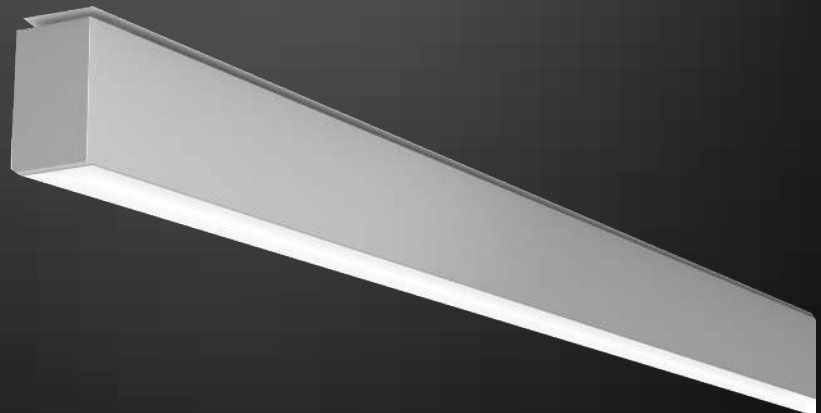

Product	Unit Color	Model	SKU	Watts	Lumen	Box Qty
	color	<u>VT-7-46</u>	20462 | 3000K WARM WHITE 20463 | 4000K DAY WHITE 20464 | 6400K WHITE	40W	3400	12