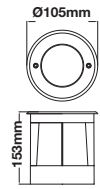

Model	SKU	Watts	Lumen	Box Qty
VT-7679	8621 - 4000K DAY WHITE	8w	350	12
VT-7679-N	218621 - 4000K DAY WHITE	8w	350	12