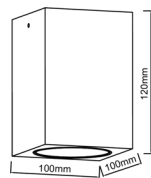

Surface Fittings GU10

NEW

Model No:	<u>VT-979-W</u>	Color:	White
SKU:	6692	Dimension:	27.5×22.5×55mm
Base:	GU10	Cutting Size:	N/A
Material:	Iron	Box Qty:	20