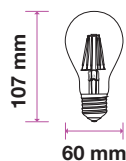

Model	SKU	Watts	EQUIV.W	Lumen	Box Qty
VT-1934	4486 - 2700K WARM WHITE 4487 - 4000K DAY WHITE 4488 - 6400K WHITE	4w	40w	400	50