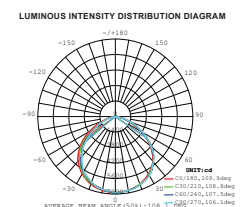

① METER WIRE

Model	SKU	Watts	Lumen	Box Qty
<u>VT-156-B</u>	772 | 4000K DAY WHITE 773 | 6400K WHITE	150w	18000	2 pcs
<u>VT-156-B-N</u>	21772 | 4000K DAY WHITE 21773 | 6500K WHITE	150w	17300	2 pcs