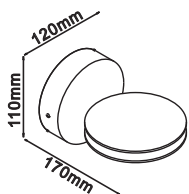

Model	SKU	Color	Watts	Lumen	Box Qty
<u>VT-707-W</u>	8217 - 3000K WARM WHITE 8218 - 4000K DAY WHITE	White	7W	770	20
<u>VT-707-B</u>	8219 - 3000K WARM WHITE 8220 - 4000K DAY WHITE	Black	7W	770	20