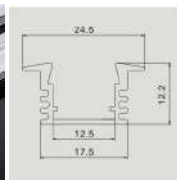

Mounting Kit

Model	SKU	Dimension	Color	Box Qty
VT-8115	3357	2000×24.5×12.2mm	Silver	120