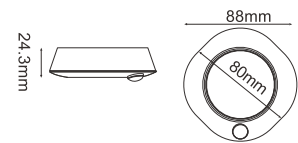

LED CABINET LIGHT

LED Cabinet Light

Enjoy the convenience of V-TAC's new LED cabinet lights with built-in PIR sensor. Ideal for wardrobes, bookshelves, drawers, and tool cabinets. Fully powered by batteries (3xAAA Battery not included), designed for a neat installation.

2 YEAR
WARRANTY

Model	SKU	Watts	Lumen	Box Qty
<u>VT-80</u>	813 | 4000K DAY WHITE	1.5w	80	50 pcs

LED CABINET LIGHT

LED Cabinet Light

Enjoy the convenience of V-TAC's new LED cabinet lights with built-in PIR sensor. Ideal for wardrobes, bookshelves, drawers, and tool cabinets. Fully powered by batteries (4xAAA Battery not included), designed for a neat installation.

5 YEAR
WARRANTY

Model	SKU	Watts	Lumen	Box Qty
<u>VT-81</u>	814 | 4000K DAY WHITE	1.5w	135	50 pcs