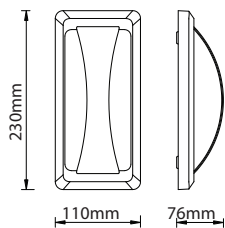

LED Outdoor Soft Lights

- AC:100-240V,50/60Hz
- PF: >0.9
- CRI: >80
- 130° Beam Angle
- IP Rating:IP65
- Body Type: PC

Model	SKU	Color	Watts	Lumen	Box Qty
VT-8058	8245 - 3000K WARM WHITE	Grey	12W	500	20
	8246 - 4000K DAY WHITE				
	8247 - 6400K WHITE				
VT-8058-N	218245 - 3000K WARM WHITE	Grey	12w	1160	20
	218246 - 4200K DAY WHITE				
	218247 - 6500K WHITE				

LED Outdoor Soft Lights

- AC:100-240V,50/60Hz
- PF: >0.9
- CRI: >80
- 110° Beam Angle
- IP Rating:IP65
- Body Type: PC