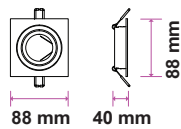

Recessed Fitting GU10

NEW

Model No:	VT-921-W	Color:	White
SKU:	6634	Dimension:	88x88x40mm
Base:	GU10	Cutting Size:	80mm
Material:	PC	Box Qty:	50