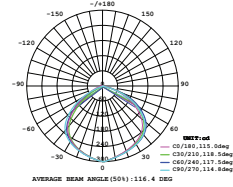

LUMINOUS INTENSITY DISTRIBUTION DIAGRAM

Model	SKU	Watts	Lumen	Box Qty
VT-10-S-B	436 | 3000K WARM WHITE	10w	800	20 pcs
	437 | 4000K DAY WHITE			
	438 | 6400K WHITE