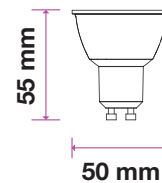

DIMMABLE
LIGHT CONTROL

5 YEAR
WARRANTY

Model	SKU	Watts	EQUIV.W	Lumen	Box Qty
VT-227D	195 | 3000K WARM WHITE	6.5w	55w	450	200
	196 | 4000K DAY WHITE				
	197 | 6400K WHITE				
VT-227D-N	21195 | 3000K WARM WHITE	6W	60w	445	200
	21196 | 4000K DAY WHITE				
	21197 | 6500K WHITE