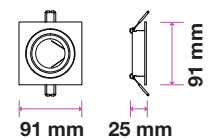

Fitting-Square-GU10

Model No:	<u>VT-782SQ-WH</u>	Color:	White
SKU:	<u>3605</u>	Dimension:	91×91×25mm
Base:	1XGU10	Cutting Size:	75×75mm
Material:	Aluminium	Box Qty:	100