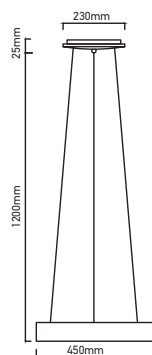

Built In **LED**

DIMMABLE
LIGHT CONTROL

Model	SKU	Watts	Lumen
<u>VT-25-1-W</u>	3992 -3000K WARM WHITE	20w	1500