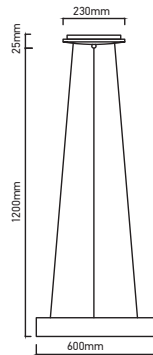

Built In **LED**

DIMMABLE
LIGHT CONTROL

Model	SKU	Watts	Lumen
<u>VT-32-1-C</u>	3997 -3000K WARM WHITE	30w	2250