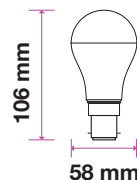

- B22 Base
- A58 Shape
- AC:220-240V,50Hz
- PF: >0.5
- CRI: >80
- 200° Beam Angle
- 30,000-hour Lifespan