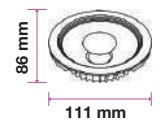

Model	SKU	Watts	EQUIV.W	Lumen	Box Qty
<u>VT-1110-40</u>	4257 - 3000K WARM WHITE 4256 - 4000K DAY WHITE 4255 - 6400K WHITE	15w	25w	950	60
<u>VT-1110-40-N</u>	214257 - 3000K WARM WHITE 214256 - 4000K DAY WHITE 214255 - 6000K WHITE	12w	25w	3000K-1085 4000K-1160 6000K-1200	60