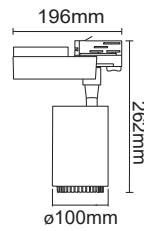

Model	SKU	Watts	Lumen	Box Qty
<u>VT-4745-W</u>	1412 - 3 IN 1	35w	3000	8