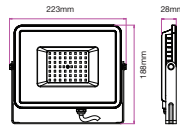

V-TAC®
INNOVATIVE LED LIGHTING

Model	SKU	Watts	Lumen	Box Qty
<u>VT-56-W</u>	762 | 4000K DAY WHITE 763 | 6400K WHITE	50w	6000	8 pcs
<u>VT-56-W-N</u>	21762 | 4000K DAY WHITE	50w	5750	8 pcs

① METER WIRE

Model	SKU	Watts	Lumen	Box Qty
<u>VT-106-W</u>	768 | 4000K DAY WHITE	100w	12000	4 pcs
<u>VT-106-W-N</u>	21768 | 4000K DAY WHITE	100w	11500	4 pcs

① METER WIRE

Model	SKU	Watts	Lumen	Box Qty
<u>VT-156-W</u>	774 | 4000K DAY WHITE 775 | 6400K WHITE	150w	18000	2 pcs

① METER WIRE

Model	SKU	Watts	Lumen	Box Qty
<u>VT-206-W</u>	787 | 4000K DAY WHITE 788 | 6400K WHITE	200w	24000	2 pcs
<u>VT-206-W-N</u>	21787 | 4000K DAY WHITE	200w	23000	2 pcs

① METER WIRE

Model	SKU	Watts	Lumen	Box Qty
<u>VT-306-W</u>	793 | 4000K DAY WHITE 794 | 6400K WHITE	300w	36000	2 pcs
<u>VT-306-W-N</u>	21793 | 4000K DAY WHITE	300w	34500	2 pcs