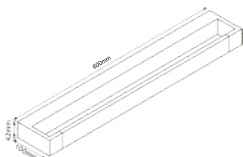

Model	SKU	Color	Watts	Lumen	Box Qty
VT-819-W	8533 - 3000K WARM WHITE	White	18W	1800	10
	8534 - 4000K DAY WHITE				
VT-819-W-N	218533 - 3000K WARM WHITE	White	16w	2150	10
	218534 - 4000K DAY WHITE