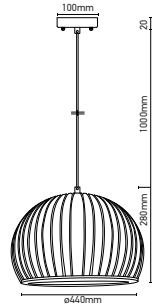

Wooden Pendant

Model: VT-3200
SKU: 40531
Material: Wooden
Dimension: Ø330xH220mm
Box Qty: 8

Wooden Pendant

Model: VT-4280
SKU: 40541
Material: Wooden
Dimension: Ø440xH280mm
Box Qty: 1

Diamond Cut Glass Black