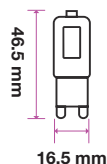

Model	SKU	Watts	EQUIV.W	Lumen	Box Qty
VT-1946	4466 - 3000K WARM WHITE	2.5w	25w	200	400
	4467 - 4000K DAY WHITE				
	4468 - 6400K WHITE