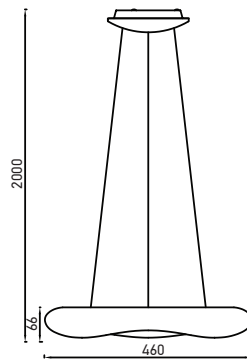

Designer Series Color Changing

- AC:220-240V,50Hz
- CRI: >80
- 120° Beam Angle
- IP Rating:IP20
- Body Type: PC
- Box Qty: 1

COLOR CHANGING WITH REMOTE

Model	SKU	Watts	Lumen
<u>VT-7460</u>	3958 -3IN1	32w	3100