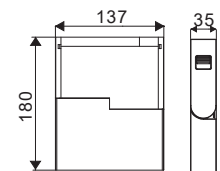

MAGNETIC LINEAR LIGHT

- SMD LED Type
- DC:24V
- CRI: >90
- 30° Beam Angle
- 30,000-hour Lifespan
- Aluminium Body

UGR<19

Model	SKU	Watts	Lumen	Box Qty
VT-4210	7962 | 3000K WARM WHITE 7963 | 4000K DAY WHITE	10w	700	16

MAGNETIC LINEAR LIGHT

- SMD LED Type
- DC:24V
- CRI: >90
- 30° Beam Angle
- 30,000-hour Lifespan
- Aluminium Body

UGR<19

Model	SKU	Watts	Lumen	Box Qty
VT-4220	7964 | 3000K WARM WHITE 7965 | 4000K DAY WHITE	20w	1200	8