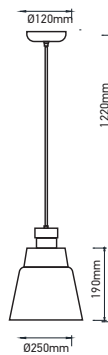

Built In **LED**

Model	SKU	Watts	Lumen
<u>VT-7444-G</u>	3936 - 3000K WARM WHITE 3930 - 4000K DAY WHITE	7w	400

Pendant Light White Lamp Shade

- AC:220-240V,50Hz
- CRI: >80
- 120° Beam Angle
- IP Rating:IP20
- Body Type: Metal Finish
- Box Qty: 8