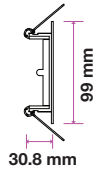

Fitting-Square-GU10

Model No:	<u>VT-7227SQ-SS</u>	Color:	Stainless Steel
SKU:	3474	Dimension:	99×99×30.8mm
Base:	GU10	Cutting Size:	74×74mm
Material:	Ferrum	Box Qty:	100