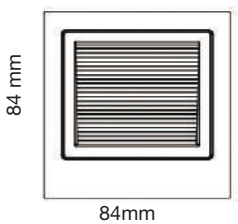

LED Step Light

- AC:85-265V,50/60Hz
- PF: >0.5
- CRI: >80
- 83° Beam Angle
- IP Rating:IP20
- Body Type: Die Cast Aluminium