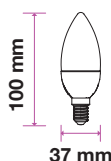

Model	SKU	Watts	EQUIV.W	Lumen	Box Qty
VT-1855	42151 - 2700K WARM WHITE	5.5w	40w	470	200
	42581 - 4000K DAY WHITE				
	42411 - 6400K WHITE				
VT-1855-N	2142151 - 3000K WARM WHITE	4.5w	40w	470	200
	2142581 - 4000K DAY WHITE				
	2142411 - 6500K WHITE