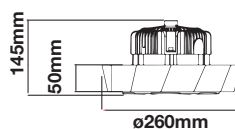

Model	SKU	Watts	Lumen	Box Qty
<u>VT-9-108</u>	575 | 4000K DAY WHITE 576 | 6400K WHITE	100w	18000	1 pcs