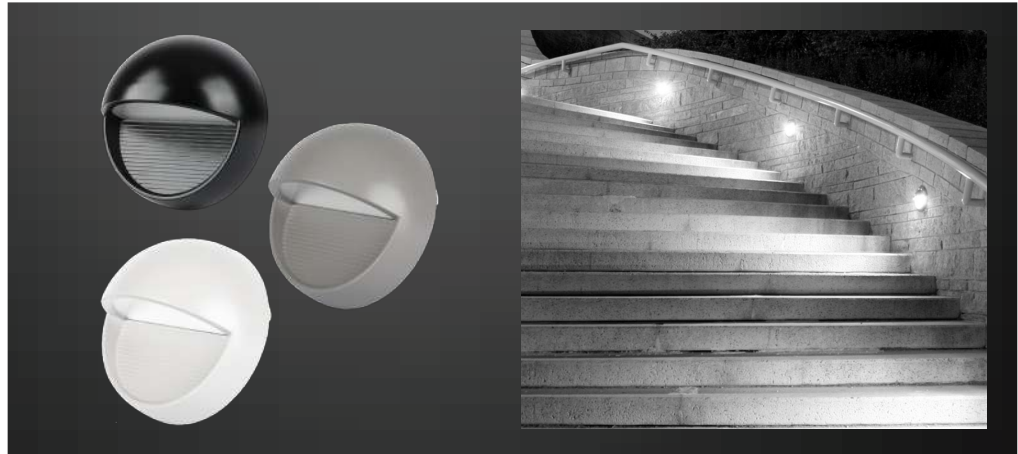

LED Step Lights

- AC:100-240V,50/60Hz
- PF: >0.5
- CRI: >80
- 90° Beam Angle
- IP Rating:IP65
- Body Type: PC

Model	SKU	Color	Watts	Lumen	Box Qty
VT-1182-B	1404 - 3000K WARM WHITE 1405 - 4000K DAY WHITE	Black	3W	210	20
VT-1182-G	1406 - 3000K WARM WHITE 1407 - 4000K DAY WHITE	Grey	3W	210	20
VT-1182-W	1408 - 3000K WARM WHITE 1409 - 4000K DAY WHITE	White	3W	210	20