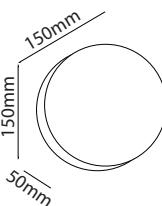

Model	SKU	Color	Watts	Lumen	Box Qty
VT-706-W	8213 - 3000K WARM WHITE	White	4W	440	20
	8214 - 4000K DAY WHITE				
VT-706-B	8215 - 3000K WARM WHITE	Black	4W	440	20
	8216 - 4000K DAY WHITE				
VT-706-B-N	218215 - 3000K WARM WHITE	Black	4w	428	20