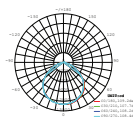

LUMINOUS INTENSITY DISTRIBUTION DIAGRAM