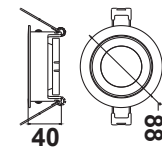

Recessed Fitting GU10

NEW

Model No:	<u>VT-920-B</u>	Color:	Black
SKU:	6633	Dimension:	88×40mm
Base:	GU10	Cutting Size:	80mm
Material:	PC	Box Qty:	50