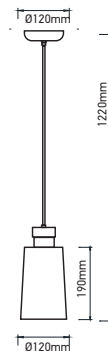

Pendant Light Gold Lamp Shade

- AC:220-240V,50Hz
- CRI: >80
- 120° Beam Angle
- IP Rating:IP20
- Body Type: Metal Finish
- Box Qty: 12

Built In **LED**

Model	SKU	Watts	Lumen
<u>VT-7333-G</u>	3934 - 3000K WARM WHITE 3928 - 4000K DAY WHITE	7w	400

Pendant Light Gold Lamp Shade

- AC:220-240V,50Hz
- CRI: >80
- 120° Beam Angle
- IP Rating:IP20
- Body Type: Metal Finish
- Box Qty: 8