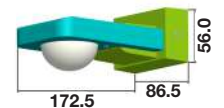

Sensor Type:	Infrared
Colour:	White
Body Type:	PC
IP Rating:	IP65
Detection Range:	360°
Detection Distance:	Max.20m(<24°C)

Ambient Light:	<3-2000LUX (adjustable)
Voltage:	AC:220-240V,50/60Hz
Dimension:	86.5×172.5×56mm
Time Delay:	Min.10sec±3sec, Max. 30min±2min
Box Qty:	50
Rated Load:	1000w(LED)