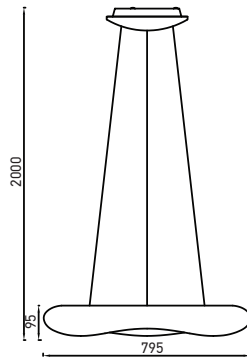

Designer Series Color Changing

- AC:220-240V,50Hz
- CRI: >80
- 120° Beam Angle
- IP Rating:IP20
- Body Type: PC
- Box Qty: 1

Model	SKU	Watts	Lumen
<u>VT-7750</u>	3960 -3IN1	82w	7300