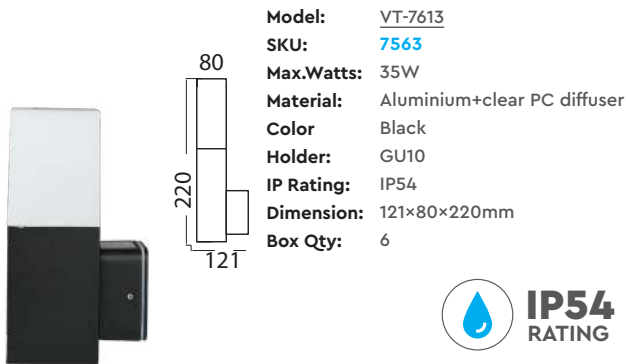

Wall Fittings GU10