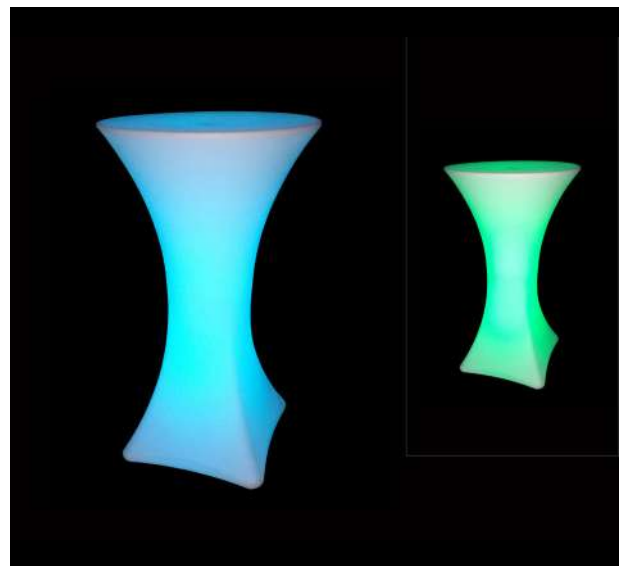

Table Light

- Lithium Battery 5200mAh
- IP Rating:IP54
- Dimension: 600×600×1100mm
- Body Type: LLDPE
- Box Qty: 1

BATTERY
RECHARGEABLE

RGB

Model	SKU	Watts	Lumen
VT-7813	40261 - RGB	5w	100