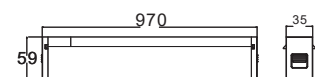

MAGNETIC LINEAR LIGHT

- SMD LED Type
- DC:24V
- CRI: >90
- 100° Beam Angle
- 30,000-hour Lifespan
- Aluminium Body

Model	SKU	Watts	Lumen	Box Qty
VT-4121	7954 | 3000K WARM WHITE	20w	1600	12
	7955 | 4000K DAY WHITE			

MAGNETIC LINEAR LIGHT

- SMD LED Type
- DC:24V
- CRI: >90
- 100° Beam Angle
- 30,000-hour Lifespan
- Aluminium Body

Model	SKU	Watts	Lumen	Box Qty
VT-4131	7956 | 3000K WARM WHITE	30w	2700	12
	7957 | 4000K DAY WHITE