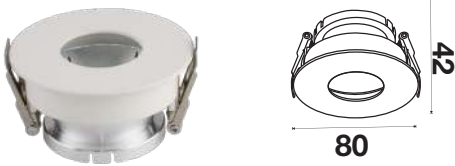

Fitting Round-GU10

Model No: VT-873-WC **Color:** White+Chrome
SKU: 3160 **Dimension:** 80x42mm
Base: GU10 **Cutting Size:** 75mm
Material: Aluminium+PC **Box Qty:** 50