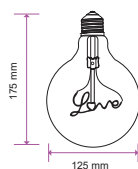

Model	SKU	Watts	EQUIV.W	Lumen	Box Qty
VT-2205	2700 - 2200K WARM WHITE	5w	30w	70	50