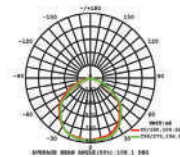

V-TAC®
INNOVATIVE LED LIGHTING

E Series-Black Body

- AC:220-240V,50Hz
- PF: >0.9
- CRI: >70
- 110° Beam Angle

Model	SKU	Watts	Lumen	Box Qty
VT-4021B	5946 - 3000K WARM WHITE	20w	1700	20
	5947 - 4000K DAY WHITE			
	5948 - 6500K WHITE			
VT-4021B-N	215946 - 3000K WARM WHITE	20w	1620	20
	215947 - 4000K DAY WHITE			
	215948 - 6500K WHITE			

E Series-Black Body

- AC:220-240V,50Hz
- PF: >0.9
- CRI: >70
- 110° Beam Angle

Model	SKU	Watts	Lumen	Box Qty
VT-4031B	5952 - 3000K WARM WHITE	30w	2550	20
	5953 - 4000K DAY WHITE			
	5954 - 6500K WHITE			
VT-4031B-N	215952 - 3000K WARM WHITE	30w	2510	20
	215953 - 4000K DAY WHITE			
	215954 - 6500K WHITE			

E Series-Black Body

- AC:220-240V,50Hz
- PF: >0.9
- CRI: >70
- 110° Beam Angle

Model	SKU	Watts	Lumen	Box Qty
VT-4051B	5958 - 3000K WARM WHITE	50w	4250	10
	5959 - 4000K DAY WHITE			
	5960 - 6500K WHITE			
VT-4051B-N	215958 - 3000K WARM WHITE	50w	4300	10
	215959 - 4000K DAY WHITE			
	215960 - 6500K WHITE			

E Series-Black Body

- AC:220-240V,50Hz
- PF: >0.9
- CRI: >70
- 110° Beam Angle

Model	SKU	Watts	Lumen	Box Qty
VT-40101B	5964 - 3000K WARM WHITE	100w	8500	5
	5965 - 4000K DAY WHITE			
	5966 - 6500K WHITE			
VT-40101B-N	215964 - 3000K WARM WHITE	100w	8700	10
	215965 - 4000K DAY WHITE			
	215966 - 6500K WHITE