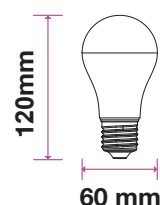

Model	SKU	Watts	EQUIV.W	Lumen	Box Qty
VT-212	231 | 3000K WARM WHITE	11w	75w	1055	100
	232 | 4000K DAY WHITE				
	233 | 6400K WHITE