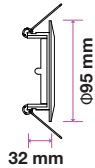

Fitting-Round-GU10

Model No:	<u>VT-775-SN</u>	Color:	Satin Nickel
SKU:	<u>3646</u>	Dimension:	Ø95×32mm
Base:	GU10	Cutting Size:	Ø85mm
Material:	Aluminium	Box Qty:	100