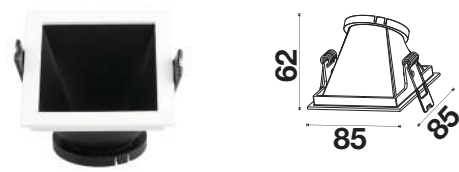

Fitting Square-GU10

Model No: VT-875-WB **Color:** White+Black
SKU: 3165 **Dimension:** 85x85x62mm
Base: GU10 **Cutting Size:** 80x80mm
Material: Aluminium+PC **Box Qty:** 50