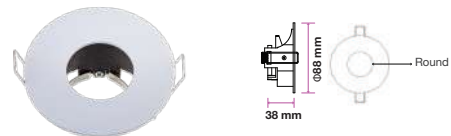

Fitting-Round-GU10

Model No:	<u>VT-785</u>	Color:	White
SKU:	<u>3611</u>	Dimension:	88×38mm
Base:	GU10	Cutting Size:	Ø75mm
Material:	Aluminium	Box Qty:	100