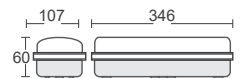

IP65
RATING

12Hrs
CHARGING TIME