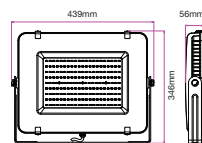

Model	SKU	Watts	Lumen	Box Qty
VT-200-G	484 | 4000K DAY WHITE	200w	16000	2 pcs
	485 | 6400K WHITE