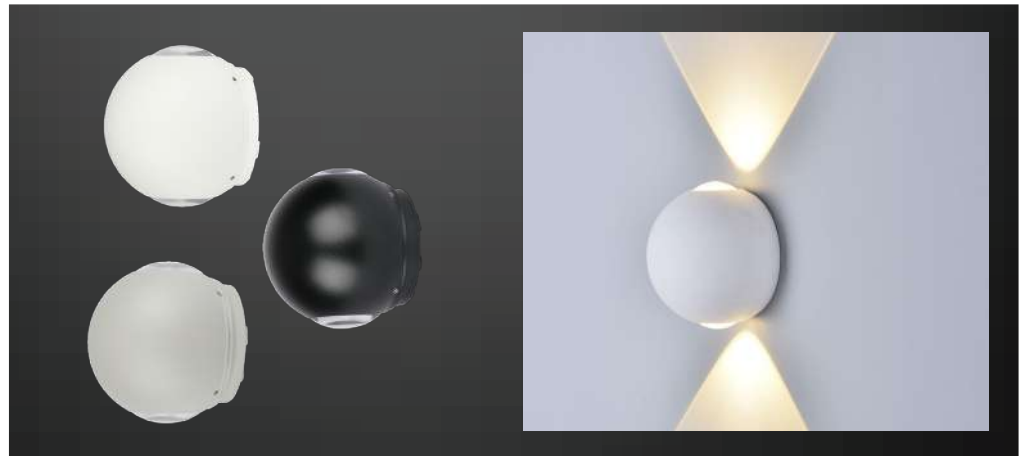

LED Up-Down Wall Lights

- AC:220-240V,50/60Hz
- PF: >0.5
- CRI: >80
- Up-Down 90° Beam Angle
- IP Rating:IP65
- Body Type: Aluminium

Model	SKU	Color	Watts	Lumen	Box Qty
<u>VT-836-W</u>	8301 - 3000K WARM WHITE 8302 - 4000K DAY WHITE	White	6W	660	20
<u>VT-836-W-N</u>	218301 - 3000K WARM WHITE 218302 - 4000K DAY WHITE	White	6w	3000K - 450 4000K - 476	20
<u>VT-836-B</u>	8303 - 3000K WARM WHITE 8304 - 4000K DAY WHITE	Black	6W	660	20
<u>VT-836-G</u>	8305 - 3000K WARM WHITE 8306 - 4000K DAY WHITE	Grey	6W	660	20
<u>VT-836-G-N</u>	218305 - 3000K WARM WHITE 218306 - 4000K DAY WHITE	Grey	6w	3000K - 450 4000K - 476	20

LED Ceiling-Blade Lights

- AC:220-240V,50/60Hz
- PF: >0.5
- CRI: >80
- 360° Beam Angle
- IP Rating:IP65
- Body Type: Aluminium