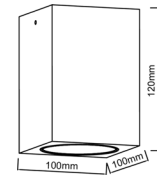

Surface Fittings GU10

NEW

Model No:	<u>VT-979-B</u>	Color:	Black
SKU:	6693	Dimension:	27.5×22.5×55mm
Base:	GU10	Cutting Size:	N/A
Material:	Iron	Box Qty:	20