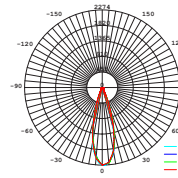

V-TAC®
INNOVATIVE LED LIGHTING

Track Light-Smart Color Changing

- AC:220-240V,50/60Hz
- PF: >0.5
- CRI: >80
- 18°-48° Beam Angle
- LED Type :COB
- Body Type: Aluminium

CCT and Dimming
VIA SMART PHONE APP

CCT Adjustable
2800K/4000K/6000K

Model	SKU	Watts	Lumen	Box Qty
<u>VT-7715-W</u>	1456 - 3 IN 1	15w	650	20

Track Light-Smart Color Changing

- AC:220-240V,50/60Hz
- PF: >0.5
- CRI: >80
- 18°-48° Beam Angle
- LED Type :COB
- Body Type: Aluminium

CCT and Dimming
VIA SMART PHONE APP

CCT Adjustable
2800K/4000K/6000K

Model	SKU	Watts	Lumen	Box Qty
<u>VT-7715-B</u>	1457 - 3 IN 1	15w	500	20

Track Light-Smart Color Changing

- AC:220-240V,50/60Hz
- PF: >0.9
- CRI: >80
- 16°-53° Beam Angle
- LED Type :COB
- Body Type: Aluminium

CCT and Dimming
VIA SMART PHONE APP

CCT Adjustable
2800K/4000K/6000K

Model	SKU	Watts	Lumen	Box Qty
<u>VT-7735-W</u>	1458 - 3 IN 1	35w	2350	20

Track Light-Smart Color Changing

- AC:220-240V,50/60Hz
- PF: >0.9
- CRI: >80
- 16°-53° Beam Angle
- LED Type :COB
- Body Type: Aluminium

CCT and Dimming
VIA SMART PHONE APP

CCT Adjustable
2800K/4000K/6000K

Model	SKU	Watts	Lumen	Box Qty
<u>VT-7735-B</u>	1459 - 3 IN 1	35w	1950	20