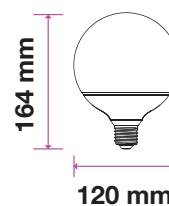

5 YEAR WARRANTY

Model	SKU	Watts	EQUIV.W	Lumen	Box Qty
VT-288	123 | 3000K WARM WHITE	18w	125w	2000	20
	124 | 4000K DAY WHITE				
	125 | 6400K WHITE