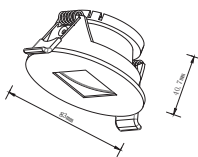

Fitting Square-GU10

Model No:	<u>VT-883-WB</u>	Color:	White + Black Reflector
SKU:	8597	Dimension:	83×40.7mm
Base:	GU10	Cutting Size:	75×75mm
Material:	Aluminium + PC	Box Qty:	50