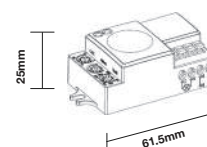

Sensor Type: Microwave
Colour: White
Body Type: Plastic
IP Rating: IP20
Detection Range: 180° / 360°
Detection Distance: 1-8m(radius) adjustable

Ambient Light: <3-2000LUX(adjustable)
Voltage: AC:220-240V,50/60Hz
Dimension: 37×25×61.5mm
Time Delay: Min. 10sec±3sec, Max. 12min±1min
Box Qty: 100
Rated Load: Max 300W(LED)