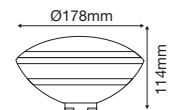

V-TAC®
INNOVATIVE LED LIGHTING

Pool Lights-PAR56

- AC/DC:12V,50Hz
- PF:
- CRI: >80
- 120° Beam Angle
- Body Type: Glass
- Cutting Size: NA

Model	SKU	Watts	Lumen	Box Qty
VT-1258	7556 - 3000K WARM WHITE	8w	800	12
	7557 - BLUE			
	7555 - 6400K WHITE			
VT-1262	7560 - 3000K WARM WHITE	12w	1200	12
	7561 - BLUE			
	7559 - 6500K WHITE			

Pool Lights-PAR56-RGB

- AC/DC:12V,50Hz
- PF:
- CRI: >80
- 120° Beam Angle
- Body Type: Glass
- Cutting Size: NA

Model	SKU	Watts	Lumen	Box Qty
VT-1268	7558 - RGB	8w	800	12
VT-1263	7562 - RGB	12w	1200	12

Wall Fitting-Up-Down-GU10-Sensor

Model: VT-7632S
SKU: 5157
Material: Stainless Steel
Holder: 2XGU10
IP Rating: IP44
Dimension: 60×110×215mm
Box Qty: 12

Wall Fittings-E27

NEW

Model: VT-967
SKU: 93573
Material: PC
Holder: 2xE27
IP Rating: IP44
Dimension: 130×100×228mm
Box Qty: 10

Wall Fittings-E27

NEW

Model: VT-968
SKU: 93574
Material: PC
Holder: 2xE27
IP Rating: IP44
Dimension: 150×91×228mm
Box Qty: 10