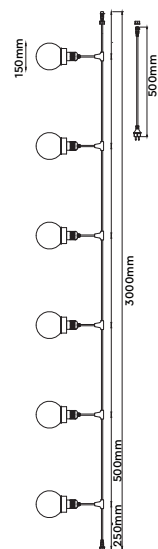

String Lights

Model:	VT-720S
SKU:	8971
IP Rating:	IP65
Holder Type:	E27
Max Watts:	60W x6
Box Qty:	1Pc
Globe:	Clear ø150mm (PMMA)
Bulb Holder:	Brushed Brown Bronze ø49mm (Aluminium)
Cable:	Black (H05RN-F-3×1mm²)
Catenary Length:	3M Total Length (6 Luminaires at 50cm spacing)

E27 Holder | Max 60W
*Bulbs not included

STRING LIGHTS
www.v-tac.eu | www.vtacexports.com

527