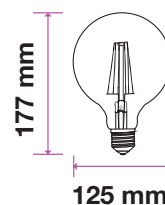

V-TAC®
INNOVATIVE LED LIGHTING

- E27 Base
- G125 Shape
- AC:220-240V,50Hz
- PF: >0.5
- CRI: >80
- 300° Beam Angle
- 20,000-hour Lifespan

Model	SKU	Watts	EQUIV.W	Lumen	Box Qty
<u>VT-287</u>	292 | 2700K WARM WHITE	6w	60w	806	20

LED BULBS

High Lumen Bulbs

The High Lumen range takes it up a notch with a broad selection of our bestselling lamps but brighter light at less wattage. Achieve next level efficiency in any room.

- E14 Base
- Candle Shape
- AC:220-240V,50Hz
- PF: >0.4
- CRI: >80
- 200° Beam Angle
- 30,000-hour Lifespan

Model	SKU	Watts	EQUIV.W	Lumen	Box Qty
<u>VT-255</u>	258 | 3000K WARM WHITE	4.5w	40w	470	200
	259 | 4000K DAY WHITE				
	260 | 6400K WHITE				

- E27 Base
- G45 Shape
- AC:220-240V,50Hz
- PF: >0.4
- CRI: >80
- 180° Beam Angle
- 30,000-hour Lifespan

Model	SKU	Watts	EQUIV.W	Lumen	Box Qty
<u>VT-245</u>	261 | 3000K WARM WHITE	4.5w	40w	470	200
	262 | 4000K DAY WHITE				
	263 | 6400K WHITE