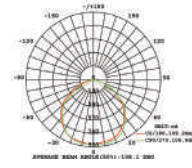

E Series-White Body

- AC:220-240V,50/60Hz
- PF: >0.9
- CRI: >70
- 110° Beam Angle

Model	SKU	Watts	Lumen	Box Qty
VT-40101W	5967 - 3000K WARM WHITE	100w	8500	5
	5968 - 4000K DAY WHITE			
	5969 - 6500K WHITE			
VT-40101W-N	215967 - 3000K WARM WHITE	100w	8700	10
	215968 - 4000K DAY WHITE			
	215969 - 6500K WHITE			

E Series-Black Body

- AC:220-240V,50Hz
- PF: >0.9
- CRI: >70
- 110° Beam Angle

Model	SKU	Watts	Box Qty
VT-4011	5988 - GREEN	10w	40
	5989 - RED		
	5990 - BLUE		

E Series-Black Body

- AC:220-240V,50Hz
- PF: >0.9
- CRI: >70
- 110° Beam Angle

Model	SKU	Watts	Box Qty
VT-4021	5991 - GREEN	20w	20
	5992 - RED		
	5993 - BLUE		

E Series-Black Body

- AC:220-240V,50Hz
- PF: >0.9
- CRI: >70
- 110° Beam Angle

Model	SKU	Watts	Lumen	Box Qty
VT-4011B	5940 - 3000K WARM WHITE	10w	850	40
	5941 - 4000K DAY WHITE			
	5942 - 6500K WHITE