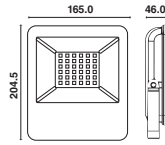

Model	SKU	Watts	Useful lumens	Box Qty
<u>VT-32</u>	20402 | 4000K DAY WHITE 20403 | 6500K WHITE	30w	4100	10 pcs