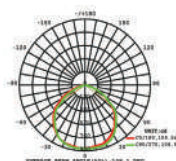

V-TAC®
INNOVATIVE LED LIGHTING

E Series-White Body

- AC:220-240V,50Hz
- PF: >0.9
- CRI: >70
- 110° Beam Angle

Model	SKU	Watts	Lumen	Box Qty
VT-4011W	5943 - 3000K WARM WHITE	10w	850	40
	5944 - 4000K DAY WHITE			
	5945 - 6500K WHITE			

E Series-White Body

- AC:220-240V,50/60Hz
- PF: >0.9
- CRI: >70
- 110° Beam Angle

Model	SKU	Watts	Lumen	Box Qty
VT-4021W	5949 - 3000K WARM WHITE	20w	1700	20
	5950 - 4000K DAY WHITE			
	5951 - 6500K WHITE			
VT-4021W-N	215949 - 3000K WARM WHITE	20w	1620	20
	215950 - 4000K DAY WHITE			
	215951 - 6500K WHITE			

E Series-White Body

- AC:220-240V,50Hz
- PF: >0.9
- CRI: >70
- 110° Beam Angle

Model	SKU	Watts	Lumen	Box Qty
VT-4031W	5955 - 3000K WARM WHITE	30w	2550	20
	5956 - 4000K DAY WHITE			
	5957 - 6500K WHITE			
VT-4031W-N	215955 - 3000K WARM WHITE	30w	2510	20
	215956 - 4000K DAY WHITE			
	215957 - 6500K WHITE			

E Series-White Body

- AC:220-240V,50/60Hz
- PF: >0.9
- CRI: >70
- 110° Beam Angle

Model	SKU	Watts	Lumen	Box Qty
VT-4051W	5961 - 3000K WARM WHITE	50w	4250	10
	5962 - 4000K DAY WHITE			
	5963 - 6500K WHITE			
VT-4051W-N	215961 - 3000K WARM WHITE	50w	4300	10
	215962 - 4000K DAY WHITE			
	215963 - 6500K WHITE