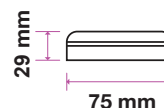

5 YEAR WARRANTY

Model	SKU	Watts	EQUIV.W	Lumen	Box Qty
VT-207	222 | 3000K WARM WHITE	7w	45w	550	200
	223 | 4000K DAY WHITE				
	224 | 6400K WHITE				
VT-207-N	21222 | 3000K WARM WHITE	6.4W	45w	560	200
	21223 | 4000K DAY WHITE				
	21224 | 6500K WHITE