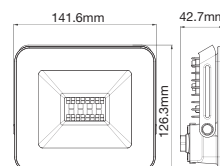

CCT and Dimming
VIA SMART PHONE APP