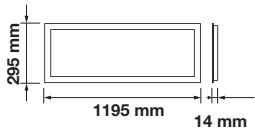

LED BIG PANELS

Big Panels-120×30

- AC:200-240V,50/60Hz
- PF: >0.9
- CRI: >80
- 120° Beam Angle
- On/Off: >10000
- Life span:20,000-hour
- Body Type: Aluminium+PMMA+PP
- Dimension :1195×295×14mm

Model	SKU	Watts	Lumen	Size	Box Qty
VT-12030	60696 - 3000K WARM WHITE 60266 - 4000K DAY WHITE 60276 - 6400K WHITE	45w 6 pcs pack	3600	1195×295×14mm	6

LED BIG PANELS

Big Panels-High Lumen-120×60

- AC:200-240V,50/60Hz
- PF: >0.9
- CRI: >80
- 120° Beam Angle
- On/Off:
- Life span:20,000-hour
- Body Type: Aluminium+PMMA+PS
- Dimension :1195×595×14mm