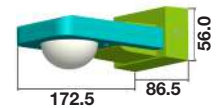

Sensor Type:	Infrared
Colour:	Black
Body Type:	PC
IP Rating:	IP65
Detection Range:	360°
Detection Distance:	Max.20m(<24°C)

Ambient Light:	<3-2000LUX (adjustable)
Voltage:	AC:220-240V,50/60Hz
Dimension:	86.5×172.5×56mm
Time Delay:	Min.10sec±3sec, Max. 30min±2min
Box Qty:	50
Rated Load:	1000w(LED)

Infrared Sensor

VT-8083-W

SKU: 15001