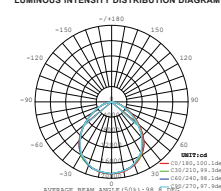

LUMINOUS INTENSITY DISTRIBUTION DIAGRAM