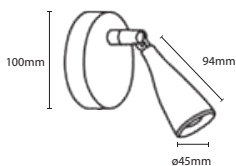

Model	SKU	Color	Watts	Lumen	Box Qty
<u>VT-805-N-W</u>	8675 - 3000K WARM WHITE	White	4.5W	360	24
	8677 - 4000K DAY WHITE				
<u>VT-805-N-W-N</u>	218675 - 3000K WARM WHITE	White	4.5W	3000K-410 4000K-420	12
	218677 - 4000K DAY WHITE				
<u>VT-805-N-B</u>	8676 - 3000K WARM WHITE	Black	4.5W	360	24
	8678 - 4000K DAY WHITE				
<u>VT-805-N-B-N</u>	218676 - 3000K WARM WHITE	Black	4.5W	3000K-410 4000K-420	12
	218678 - 4000K DAY WHITE