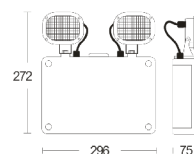

Emergency-Twin Spotlight

Lamp Type:	2×6 SMD LEDs
Input Voltage:	AC:220-240V,50/60Hz
Protection Rating:	IP65
Material :	PC
Exit Lamp Type:	Wall Mounted
Viewing Distance:	22 Meters From One side
Emergency Operation Time:	>3 Hours
Battery:	Ni-Cd 3.6V,300mAh
Recharging Time:	24 Hours(initial charge 36 hours)
Test Button:	Green Light Indicator Test Button
Stickers:	4 Stickers
Legends:	2 Ways Legend Available
Mode Of Operation:	Non Maintained
Size:	296×75×272mm

Model	SKU	Watts	Lumen	Box Qty
VT-526	80981 - 6000K WHITE	6w	300	5

IP65
RATING

24Hrs
CHARGING TIME