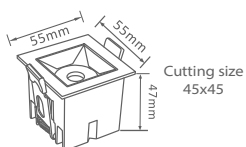

- 30,000-hour lifespan
- Input Voltage – AC:220–240V,50Hz
- Body Material – Aluminium
- Includes Quick Connector for easy wiring

12°
NARROW BA

38°
WIDE BA

5 YEAR
WARRANTY

FLICKER
FREE

UGR<19

Model	Beam Angle	SKU	Watts	Lumen	Box Qty
VT-2-04	12°	972 2700K WARM WHITE	4w	320	100 pcs
		971 4000K DAY WHITE			
		970 5700K WHITE			
VT-2-04-1	38°	987 2700K WARM WHITE	4w	320	100 pcs
		986 4000K DAY WHITE			
		985 5700K WHITE			