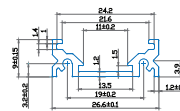

Mounting Kit

Model	SKU	Dimension	Color	Box Qty
VT-7103-M	9986	26.5×9×1000mm	Matt	90