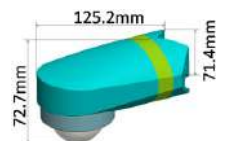

Infrared Sensor-IP65

VT-8093-W

SKU: 6611

IP65
RATING

Sensor Type: Infrared
Colour: White
Body Type: PC
IP Rating: IP65
Detection Range: 180°/360°
Detection Distance: Max.12m (<24°C)

Ambient Light: <3-2000LUX (adjustable)
Voltage: AC:220-240V,50/60Hz
Dimension: 76×92×62.5mm
Time Delay: 10sec±3sec to 15min±2min(adjustable)
Box Qty: 50
Rated Load: Max. 600W (LED)

Infrared Sensor-IP65

VT-8093-B

SKU: 6610

IP65
RATING

Sensor Type: Infrared
Colour: Black
Body Type: PC
IP Rating: IP65
Detection Range: 180°/360°
Detection Distance: Max.12m (<24°C)

Ambient Light: <3-2000LUX (adjustable)
Voltage: AC:220-240V,50/60Hz
Dimension: 76×92×62.5mm
Time Delay: 10sec±3sec to 15min±2min(adjustable)
Box Qty: 50
Rated Load: Max. 600W (LED)

Infrared Sensor-IP65

VT-8094-W

SKU: 6613

IP65
RATING

SPECIAL DESIGN
Adjustable For Corner

Sensor Type: Infrared
Colour: White
Body Type: PC
IP Rating: IP65
Detection Range: 240°
Detection Distance: Max.10m (<24°C)

Ambient Light: <3-2000LUX (adjustable)
Voltage: AC:220-240V,50/60Hz
Dimension: 125.2×71.4×72.7mm
Time Delay: 10sec±3sec to 15min±2min(adjustable)
Box Qty: 50
Rated Load: Max. 600W (LED)

Infrared Sensor-IP65

VT-8094-B

SKU: 6612

IP65
RATING

SPECIAL DESIGN
Adjustable For Corner

Sensor Type: Infrared
Colour: Black
Body Type: PC
IP Rating: IP65
Detection Range: 240°
Detection Distance: Max.10m (<24°C)

Ambient Light: <3-2000LUX (adjustable)
Voltage: AC:220-240V,50/60Hz
Dimension: 125.2×71.4×72.7mm
Time Delay: 10sec±3sec to 15min±2min(adjustable)
Box Qty: 50
Rated Load: Max. 600W (LED)