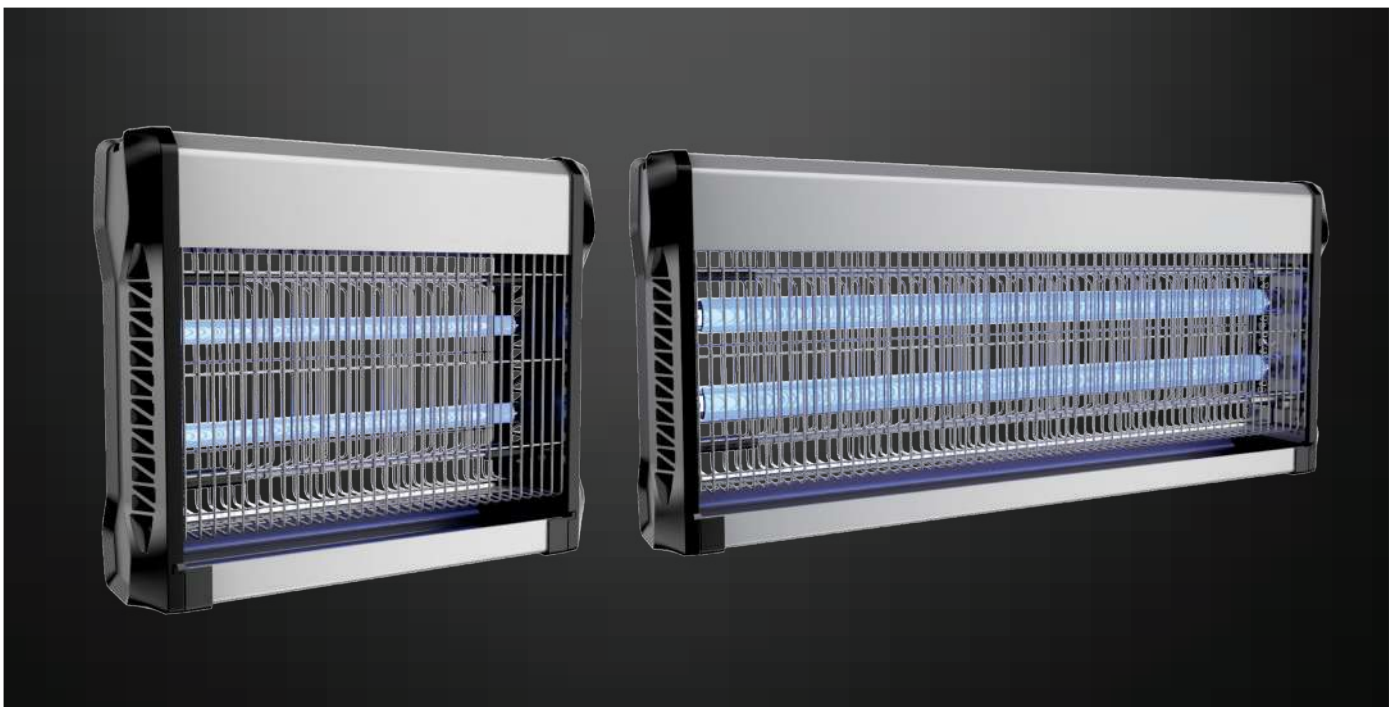

Model	SKU	Watts	Coverage Area	Size	Box Qty
VT-3216	11179 - (EU PLUG) 11179 - BS(BS PLUG)	16W	50m2	280×354×93.5mm	6
VT-3220	11180- (EU PLUG) 11180 - BS(BS PLUG)	20W	80m2	280×397×93.5mm	6
VT-3230	11181- (EU PLUG) 11181 - BS(BS PLUG)	30W	100m2	280×532×93.5mm	6
VT-3240	11182- (EU PLUG) 11182 - BS(BS PLUG)	40W	150m2	280×655×93.5mm	4

Insect Killer Tubes

SKU	Watts	Size	Box Qty
11215	8W	Ø15×305mm	100
11216	10W	Ø25×345mm	100
11217	15W	Ø25×505mm	50
11218	20W	Ø25×605mm	50