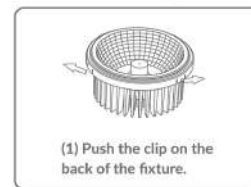

Instructions to change the reflector