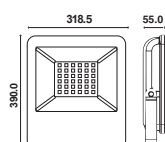

Model	SKU	Watts	Useful lumens	Box Qty
<u>VT-150185</u>	20455 | 4000K DAY WHITE 20456 | 6400K WHITE	150w	23600	2 pcs

NEW