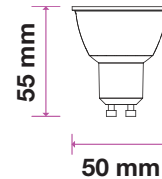

5 YEAR
WARRANTY

Model	SKU	Watts	EQUIV.W	Lumen	Box Qty
VT-227	189 | 3000K WARM WHITE	6.5w	60w	480	200
	190 | 4000K DAY WHITE				
	191 | 6400K WHITE				
VT-227-N	21189 | 3000K WARM WHITE	6W	60w	445	200