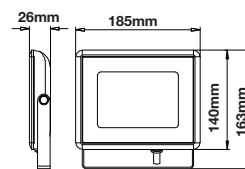

160lm Slimline Series

- AC:200-240V
- PF: >0.9
- 110° Beam Angle

Model	SKU	Watts	Box Qty
VT-4932	5995 - RGB	30w	20

Floodlight-Remote Control-RGB

- AC:200-240V
- PF: >0.9
- 110° Beam Angle

Model	SKU	Watts	Box Qty
VT-4952	5996 - RGB	50w	10

Smart Floodlight

- AC:220-240V
- PF: >0.9
- CRI: >80
- 100° Beam Angle

Model	SKU	Watts	Lumen	Box Qty
VT-5020-W	5984 - RGB+W/WW/DW	20w	1400	20

CCT and Dimming
VIA SMART PHONE APP

Smart Floodlight

- AC:220-240V
- PF: >0.9
- CRI: >80
- 100° Beam Angle

Model	SKU	Watts	Lumen	Box Qty
VT-5020-B	5985 - RGB+W/WW/DW	20w	1400	20

CCT and Dimming
VIA SMART PHONE APP