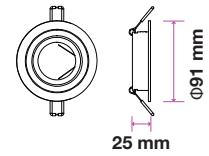

Fitting-Round-GU10

Model No:	<u>VT-782RD-AB</u>	Color:	Aluminium Brush
SKU:	<u>3600</u>	Dimension:	Ø91×25mm
Base:	GU10	Cutting Size:	Ø75mm
Material:	Aluminium	Box Qty:	100