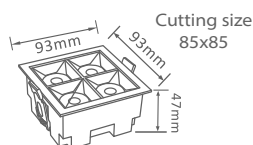

Model	Beam Angle	SKU	Watts	Lumen	Box Qty
<u>VT-2-16</u>	12°	978 | 2700K WARM WHITE 977 | 4000K DAY WHITE 976 | 5700K WHITE	16w	1280	50 pcs

<u>VT-2-16-1</u>	38°	993 | 2700K WARM WHITE 992 | 4000K DAY WHITE 991 | 5700K WHITE	16w	1280	50 pcs