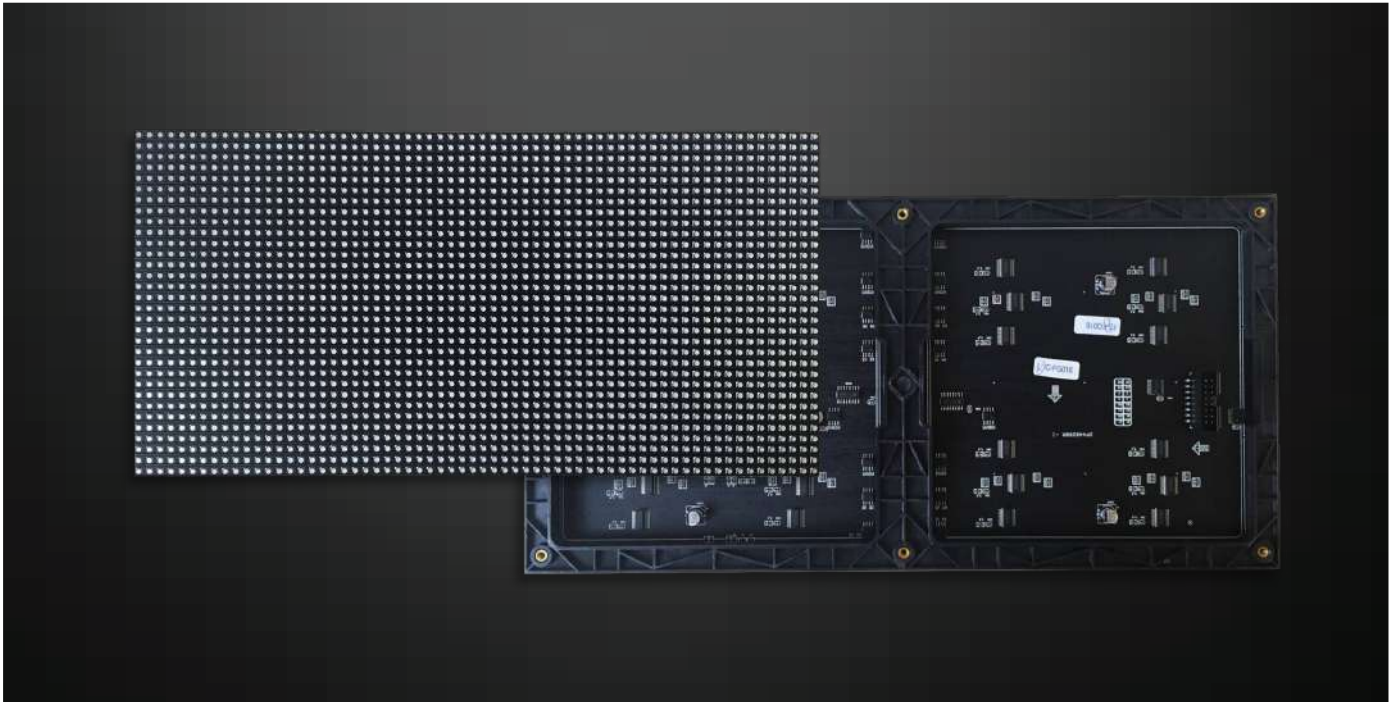

P5 Indoor LED Finished Cabinet

SKU	Box Qty
11077	6

Screen Parameter

Pixel Density:	40000dots/sqm
Brightness:	1800nits
Optimum View Distance:	more than 5m
Gray Scale:	16bits
Display Color:	281 trillions(synchronized)
Operation Power:	220V-240V
Max Power Consumption:	750W/sqm
Control Mode:	Synchronized
Refresh Frequency:	400-700HZ
Fram Frequency:	60HZ
Support Signal Input:	S-Video,RGBHV,YUV etc.
Control Distance:	UTPI40M,SINGLE MODE FIBER
Life Span(50% Brightness):	15KM
IP(Front/rear):	100000hrs IP20

LED Cabinet Parameter

Cabinet Size(L*h*d):	640*640mm
Cabinet Resolution:	128*128
Module Quantity Each Cabinet:	2*4=8
Average Power Consumption:	300w/cabinet
Cabinet Material:	Iron
Cabinet Size:	8kg/cabinet

LED Module Parameter

Pixel Pitch	5mm
Led Specification	SMD3528
Led Configuration	SMD 3 in 1
Module Size	320*160mm
Module Resolution	64*32=2048dot
Drive Method	1/16 scan constant current
Drive IC	SM16106