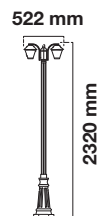

Pole Lamp

Model: [VT-847](#)
SKU: [8688](#)
Max.Watts: 60Wx2
Material: Aluminium+Glass
Color: Black
Holder: E27
IP Rating: IP44
Dimension: 522x2320mm
Box Qty: 1