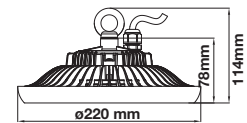

120° BEAM ANGLE

LUMINOUS INTENSITY DISTRIBUTION DIAGRAM