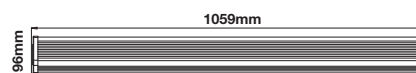

Model	SKU	Watts	Lumen	Box Qty
<u>VT-9-202</u>	895 | 4000K DAY WHITE 896 | 6000K WHITE	200w	24000	6 pcs
<u>VT-9-202-N</u>	21895 | 4000K DAY WHITE 21896 | 6500K WHITE	200w	19500	6 pcs