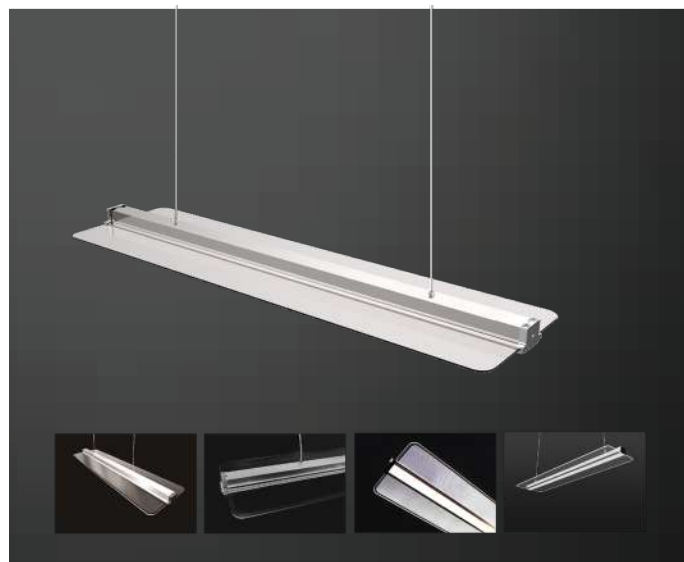

V-TAC®
INNOVATIVE LED LIGHTING

LED BIG PANELS

Transparent Panel-120×30

- AC:220-240V,50Hz
- PF: >0.9
- CRI: >80
- 140° Beam Angle
- On/Off:
- Life span:30,000-hour
- Body Type: Aluminium+PC
- Dimension :1210×319mm

Model	SKU	Watts	Lumen	Size	Box Qty
<u>VT-6144</u>	6458 - 4000K DAY WHITE	40w	3200	1210×319mm	4

LED BIG PANELS

Big Panels-120×30

- AC:200-240V, 50/60Hz
- PF: >0.9
- CRI: >80
- 120° Beam Angle
- On/Off: >10000
- Life span:20,000 Hours
- Body Type: FE+PP
- Dimension :1195×295×29mm