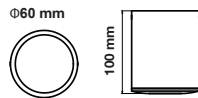

Surface Fitting GU10

Model No:	<u>VT-807-B</u>	Color:	Black
SKU:	8949	Dimension:	60×100mm
Base:	GU10	Cutting Size:	N/A
Material:	Aluminium	Box Qty:	50 Pcs