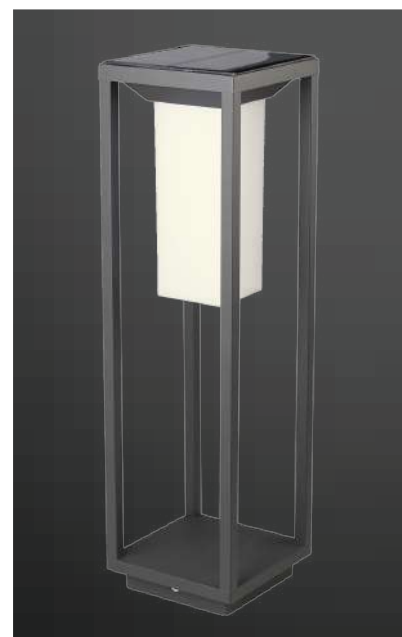

V-TAC®
INNOVATIVE LED LIGHTING

LED WALL LIGHT Solar Bollard

- Min 3hrs / Max 12hrs Working Time
- IP65 Rating
- AL+PC Material
- Lithium battery 3.7V 2600mAh
- 3-5 meters Sensing Range
- 4-6 hours sunlight charging Time
- 50pcs of LED
- 5.5V 3 W Solar Panel

**IP65
RATING**

**SOLAR
LIGHTS**

**3 YEAR
WARRANTY**

Model	SKU	Watts	Lumen	Box Qty
<u>VT-66</u>	785 | 3000K WARM WHITE	2w	280	10 pcs

VT-66-N   **21785 | 3000K WARM WHITE**   2w   280   10 pcs

LED WALL LIGHT Solar Bollard

- Min 3hrs / Max 12hrs Working Time
- IP65 Rating
- AL+PC Material
- Lithium battery 3.7V 2600mAh
- 3-5 meters Sensing Range
- 4-6 hours sunlight charging Time
- 50pcs of LED
- 5.5V 3 W Solar Panel

**IP65
RATING**

**SOLAR
LIGHTS**