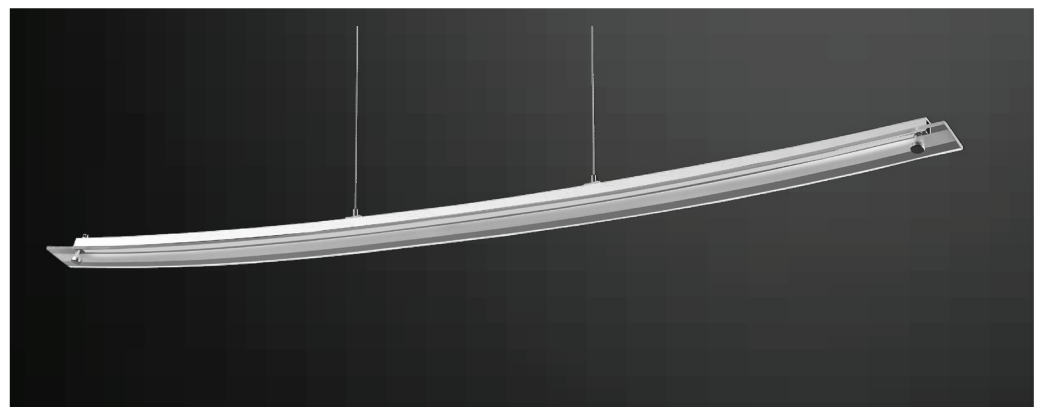

Model	SKU	Watts	Lumen	Box Qty
<u>VT-7020</u>	3898 - 4000K DAY WHITE	18w	1350	6

Designer Sleek Pendant Chrome

- AC:220-240V,50Hz
- CRI: >80
- 120° Beam Angle
- IP Rating:IP20
- Body Type: Stainless Steel+Metal+PMMA

Built In **LED**