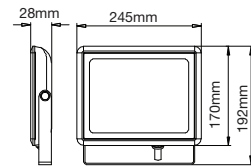

Model	SKU	Watts	Lumen	Box Qty
VT-4051B	5958 - 3000K WARM WHITE	50w	4250	10
	5959 - 4000K DAY WHITE			
	5960 - 6500K WHITE			
VT-4051B-N	215958 - 3000K WARM WHITE	50w	4300	10
	215959 - 4000K DAY WHITE			
	215960 - 6500K WHITE