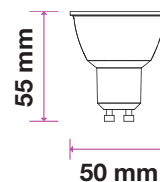

Model	SKU	Watts	EQUIV.W	Lumen	Box Qty
VT-277	165 | 3000K WARM WHITE	7w	60w	480	200
	166 | 4000K DAY WHITE				
	167 | 6400K WHITE