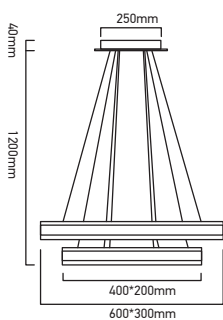

Model	SKU	Watts	Lumen	Dimension	Box Qty
VT-101-2-B	3987 - 3000K WARM WHITE	115w	8050	600/400	1