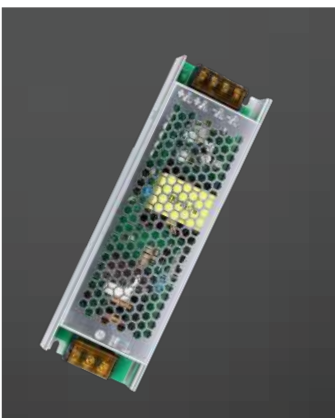

LED Power Supply-TRIAC Dimmable

Model	SKU	Watts	Current Capacity	Input Power	Output	Dimension	Box Qty
VT-20101D	3256	100W	8.5A	AC:200-240V,50/60 Hz	DC:12V	199×62×31mm	50
VT-20154D	3257	150W	12.5A	AC:200-240V,50/60 Hz	DC:12V	199×62×31mm	50
VT-20155D	3258	150W	6.25A	AC:200-240V,50/60 Hz	DC:24V	199×62×31mm	50