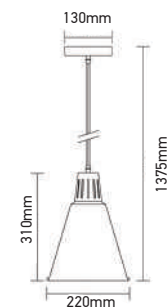

Geometric Series Gold Canopy

Model: VT-7321-CG
SKU: 3837
Material: Metal
Dimension: 320×320×1350mm
Box Qty: 10