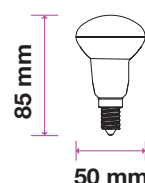

Model	SKU	Watts	EQUIV.W	Lumen	Box Qty
VT-250	138 | 3000K WARM WHITE	6w	40w	470	200
	139 | 4000K DAY WHITE				
	140 | 6400K WHITE				
VT-250-N	21238 | 3000K WARM WHITE	4.8W	40w	470	200
	21239 | 4000K DAY WHITE				
	21140 | 6500K WHITE