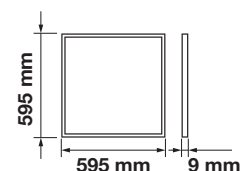

LED PANELS

PRO 60×60 High Lumen

- IP20 Rating.
- SMD-Samsung Chip
- 5 Years Warranty
- AC:200–240V, 50/60Hz
- Body Type: Aluminium
- 110° Beam Angle
- CRI >80
- PF>0.9
- 30,000-hour lifespan
- On/Off Cycle >15000

Model	SKU	Watts	Lumen	Box Qty
<u>VT-629-1</u>	20419 | 4000K DAY WHITE	29w	3480	6 pcs

LED PANELS

PRO 60×60

- IP20 Rating.
- SMD-Samsung Chip
- 5 Years Warranty
- AC:200–240V, 50/60Hz
- Body Type: Aluminium
- 110° Beam Angle
- CRI >80
- PF>0.9
- 30,000-hour lifespan
- On/Off Cycle >15000

Model	SKU	Watts	Lumen	Box Qty
<u>VT-645-1</u>	20421 | 4000K DAY WHITE 20420 | 6400K WHITE	45w	4830	6 pcs