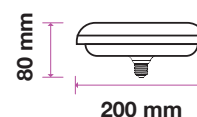

Model	SKU	Watts	EQUIV.W	Lumen	Box Qty
VT-224	216 | 3000K WARM WHITE	24w	120w	1950	20
	217 | 4000K DAY WHITE				
	218 | 6400K WHITE