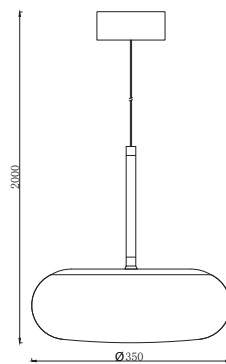

Designer Series TRIAC Dimmable

- AC:220-240V
- CRI: >80
- 120° Beam Angle
- IP Rating:IP20
- Body Type: PC + Iron
- Box Qty: 1

Model	SKU	Watts	Lumen
VT-7351	40021 - 3000K WARM WHITE	25w	2100