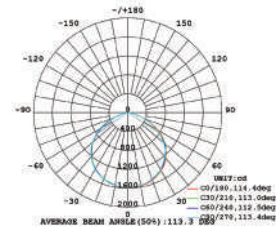

120° BEAM ANGLE

LUMINOUS INTENSITY DISTRIBUTION DIAGRAM