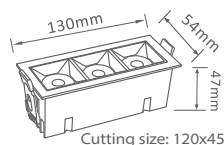

- 30,000-hour lifespan
- Input Voltage – AC:220–240V,50Hz
- Body Material – Aluminium
- Includes Quick Connector for easy wiring

12°
NARROW BA

38°
WIDE BA

5 YEAR
WARRANTY

FLICKER
FREE

UGR<19

Model	Beam Angle	SKU	Watts	Lumen	Box Qty
VT-2-04	12°	972 2700K WARM WHITE	4w	320	100 pcs
		971 4000K DAY WHITE			
		970 5700K WHITE			
VT-2-04-1	38°	987 2700K WARM WHITE	4w	320	100 pcs
		986 4000K DAY WHITE			
		985 5700K WHITE			