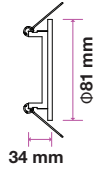

Fitting-Round-GU10

Model No:	<u>VT-774-MG</u>	Color:	Metallic Grey
SKU:	<u>3644</u>	Dimension:	Ø81×34mm
Base:	GU10	Cutting Size:	Ø73mm
Material:	Aluminium	Box Qty:	100