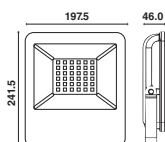

Model	SKU	Watts	Useful lumens	Box Qty
<u>VT-50185</u>	20451 | 4000K DAY WHITE 20452 | 6400K WHITE	50w	7870	10 pcs

NEW