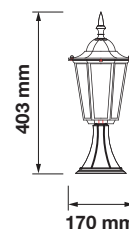

Stand Lamp

Model: [VT-753-W](#)
SKU: [7075](#)
Max.Watts: 40W
Material: Aluminium+Glass
Color: Matt White
Holder: E27
IP Rating: IP44
Dimension: 170×403mm
Box Qty: 10