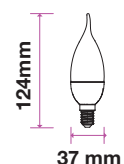

LED Flame Candle

- E14 Base
- Candle Shape
- AC:220-240V,50Hz
- 200° Beam Angle
- PF: >0.4
- CRI: >80

Model	SKU	Watts	EQUIV.W	Lumen	Box Qty
VT-1818TP	4164 - 2700K WARM WHITE	4w	30w	320	200
	4156 - 4000K DAY WHITE