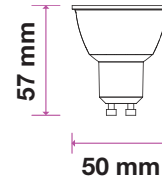

DIMMABLE
LIGHT CONTROL

5 YEAR
WARRANTY

Model	SKU	Watts	EQUIV.W	Lumen	Box Qty
VT-275D	109 | 3000K WARM WHITE	5w	35w	380	192
	512 | 4000K DAY WHITE				
	897 | 6400K WHITE