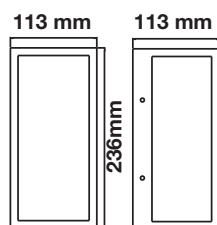

Wall Lamp

Model: [VT-837-B](#)
SKU: [8517](#)
Max.Watts: 60W
Material: Aluminium+Clear Glass
Color: Matt Black
Holder: E27
IP Rating: IP44
Dimension: 113×236×113mm
Box Qty: 10