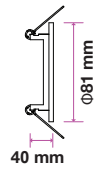

Recessed Fitting GU10

NEW

Model No:	VT-929-B	Color:	Black
SKU:	6641	Dimension:	81x40mm
Base:	GU10	Cutting Size:	63mm
Material:	PC	Box Qty:	50