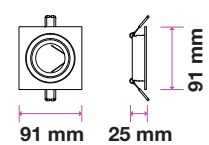

Fitting-Square-GU10

Model No:	<u>VT-782SQ-AB</u>	Color:	Aluminium Brush
SKU:	<u>3606</u>	Dimension:	91×91×25mm
Base:	1XGU10	Cutting Size:	75×75mm
Material:	Aluminium	Box Qty:	100

Fitting-Square-GU10

Model No:	<u>VT-783SQ-WH</u>	Color:	White
SKU:	<u>3607</u>	Dimension:	173×91×25mm
Base:	2XGU10	Cutting Size:	155×75mm
Material:	Aluminium	Box Qty:	50