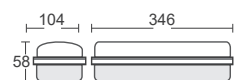

IP65
RATING

24Hrs
CHARGING TIME