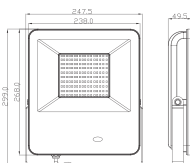

Model	SKU	Watts	Lumen	Box Qty
<u>VT-117</u>	20175 | 3000K WARM WHITE 20176 | 4000K DAY WHITE 20177 | 6500K WHITE	100w	10000	4 pcs

NEW