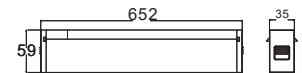

MAGNETIC LINEAR LIGHT

- SMD LED Type
- DC:24V
- CRI: >90
- 100° Beam Angle
- 30,000-hour Lifespan
- Aluminium Body

Model	SKU	Watts	Lumen	Box Qty
VT-4121	7954 | 3000K WARM WHITE	20w	1600	12
	7955 | 4000K DAY WHITE			

MAGNETIC LINEAR LIGHT

- SMD LED Type
- DC:24V
- CRI: >90
- 100° Beam Angle
- 30,000-hour Lifespan
- Aluminium Body

Model	SKU	Watts	Lumen	Box Qty
VT-4131	7956 | 3000K WARM WHITE	30w	2700	12
	7957 | 4000K DAY WHITE