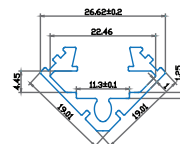

Mounting Kit

Model	SKU	Dimension	Color	Box Qty
VT-7104	9956	19×19×2000mm	Silver	40