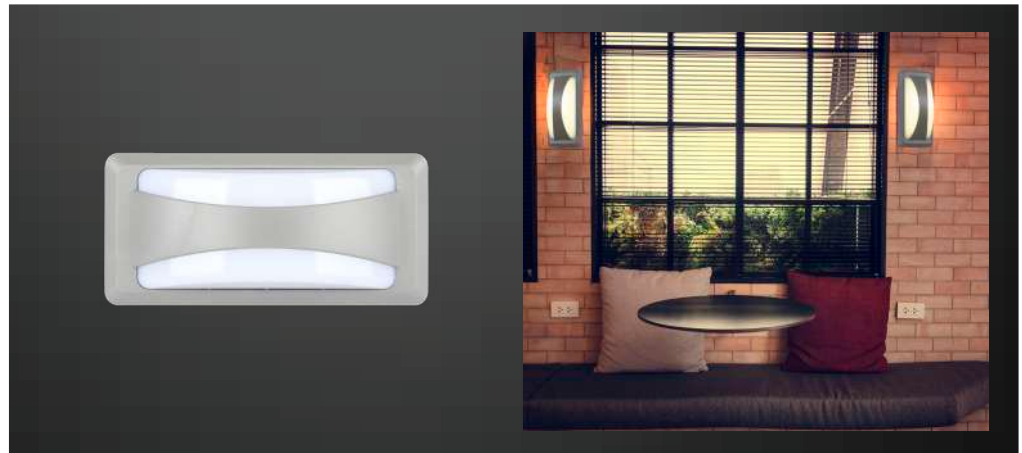

LED Outdoor Soft Lights

- AC:100-240V,50/60Hz
- PF: >0.9
- CRI: >80
- 130° Beam Angle
- IP Rating:IP65
- Body Type: PC

Model	SKU	Color	Watts	Lumen	Box Qty
VT-8058	8245 - 3000K WARM WHITE	Grey	12W	500	20
	8246 - 4000K DAY WHITE				
	8247 - 6400K WHITE				
VT-8058-N	218245 - 3000K WARM WHITE	Grey	12w	1160	20
	218246 - 4200K DAY WHITE				
	218247 - 6500K WHITE				

LED Outdoor Soft Lights

- AC:100-240V,50/60Hz
- PF: >0.9
- CRI: >80
- 110° Beam Angle
- IP Rating:IP65
- Body Type: PC