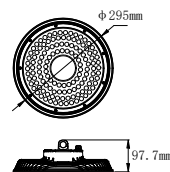

Model	SKU	Watts	Lumen	Box Qty
<u>VT-9-156S</u>	20321 | 4000K DAY WHITE 20322 | 6500K WHITE	150w	17300	4 pcs

NEW