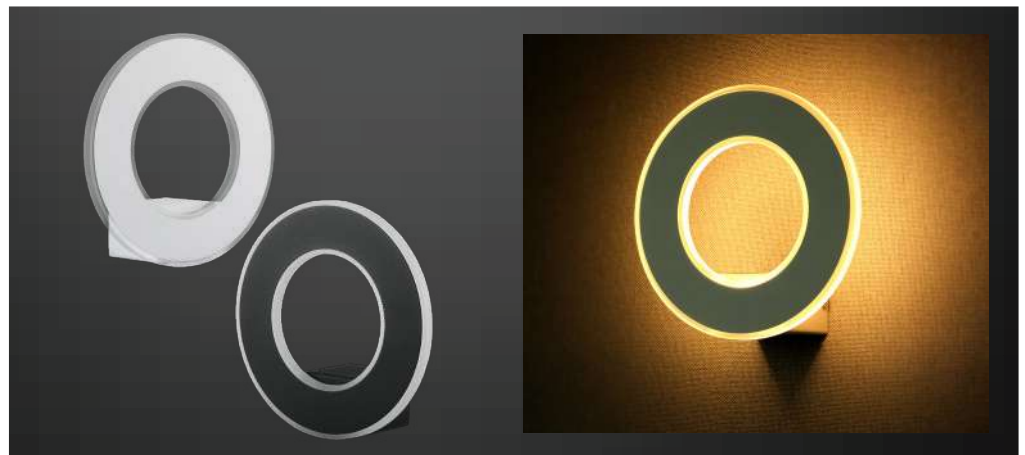

Model	SKU	Color	Watts	Lumen	Box Qty
VT-710-W	8225 - 3000K WARM WHITE	White	9W	990	20
	8226 - 4000K DAY WHITE				
VT-710-B	8227 - 3000K WARM WHITE	Black	9W	990	20
	8228 - 4000K DAY WHITE