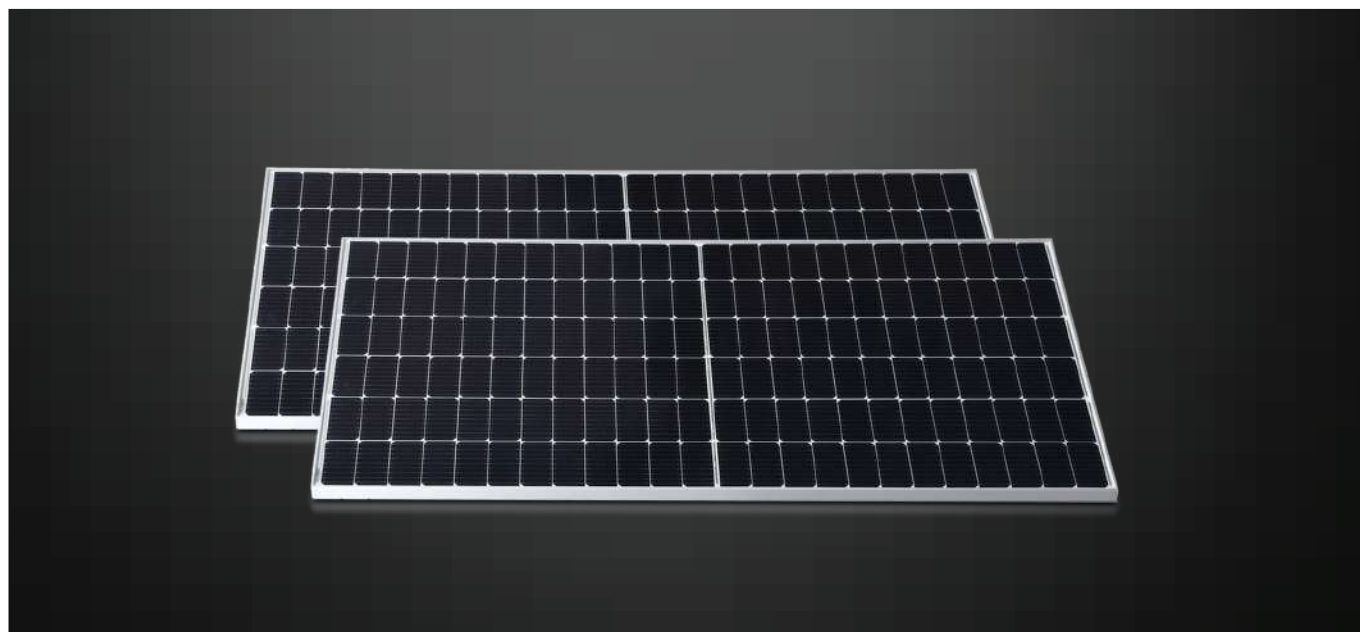

545W 36V MONO HALF SOLAR PANEL

Model	SKU	Watts
VT-545	11354	545W

Positive tolerance

Positive tolerance of up to 5W delivers higher output reliability.

High Efficiency

Higher module conversion efficiency benefit from half cell structure (low resistance characteristic).

PID Resistance

Excellent Anti-PID performance guarantee limited power degradation for mass production.

Low-light Performance

Advanced glass and cell surface textured design ensure excellent performance in low-light environment.

Severe Weather Resilience

Certified to withstand: wind load (2400 Pascal) and snow load (5400 Pascal).

Durability Against Extreme Environmental Conditions

High salt mist and ammonia resistance certified by TUV NORD.

- Rated Maximum Power (Pmax):545W
- Tolerance (Tol):0-+3%
- Voltage at Pmax (Vmp):41.93V
- Current at Pmax (Imp):13A
- Open-Circuit Voltage (Voc):49.90±3%
- Short-Circuit Current (Isc):13.92±3%
- Nominal Operating Cell Temperature (NOCT):45±2 C
- Maximum System Voltage:1500VDC
- Maximum Series Fuse Rating:25A
- Operating Temperature:- 40Cto+85 C
- Output Cables:4mm² cable 55cm(Including MC4 connector)
- Application Class:Class A
- Cell Technology:Mono
- Aluminium Alloy & Tempered Glass
- Size:2279×1134×35mm