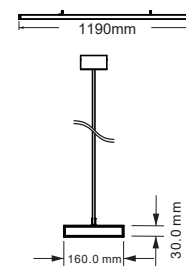

LED LINEAR LIGHTS | Up & Down Linear Hanging Lights

This modern range of suspended linear lights has up & down illumination for a more evenly distributed light that creates a subtle ambient yet sufficient lighting for any commercial lighting. Linear up & down lights are offered in two colors variants Silver and White.

- 30,000-hour Lifespan
- AC:100-240V,50/60Hz
- Aluminium Body
- Linkable with connectors
- 1-10V Dimmable
- UP-110°-Down-50° Beam Angle

Product	Unit Color	Model	SKU	Watts	Lumen	Box Qty
	Silver	VT-7-62-S	609 | 4000K DAY WHITE	UP 30w DOWN 30w	UP-3300 DOWN-3300	4
	White	VT-7-62-W	608 | 4000K DAY WHITE	UP 30w DOWN 30w	UP-3300 DOWN-3300	4