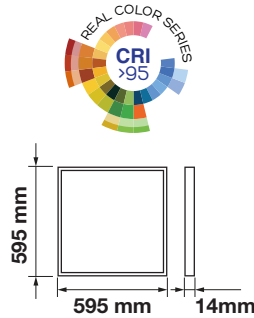

Model	SKU	Watts	Lumen	Size	Box Qty
<u>VT-6245</u>	8086 - 3000K WARM WHITE 8087 - 4000K DAY WHITE 8088 - 6400K WHITE	45w 6 pcs pack	3600	595×595×14mm	6

LED BIG PANELS

Waterproof Big Panel-60×60-IP65

- AC:200-240V,50/60Hz
- PF: >0.9
- CRI: >80
- 120° Beam Angle
- On/Off: >15000
- Life span:20,000-hour
- Body Type: Aluminium+PMMA+PS
- Dimension :595×595×11mm

IP65
RATING