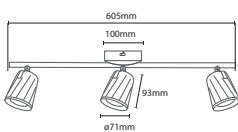

Model	SKU	Color	Watts	Lumen	Box Qty
VT-818-W	8258 - 3000K WARM WHITE	White	18W	1440	12
	8260 - 4000K DAY WHITE				
VT-818-W-N	218258 - 3000K WARM WHITE	White	15W	3000K-1620 4000K-1740	12
	218260 - 4000K DAY WHITE				
VT-818-B	8259 - 3000K WARM WHITE	Black	18W	1440	12
	8261 - 4000K DAY WHITE				
VT-818-B-N	218259 - 3000K WARM WHITE	Black	15W	3000K-1620 4000K-1740	12
	218261 - 4000K DAY WHITE