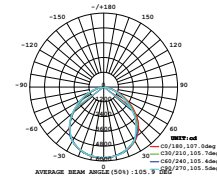

LUMINOUS INTENSITY DISTRIBUTION DIAGRAM

① METER WIRE

Model	SKU	Watts	Lumen	Box Qty
VT-200-W	420 | 4000K DAY WHITE	200w	16000	2 pcs
	421 | 6400K WHITE