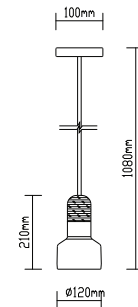

Copper Series Rose Gold

Model: VT-8250
SKU: 3717
Material: Iron+ Copper Paint
Dimension: Ø250mm
Box Qty: 4