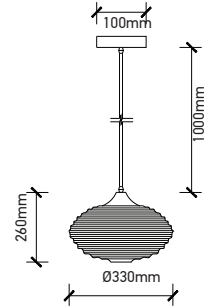

Wooden Pendant

Model: VT-4453
SKU: 40551
Material: Wooden
Dimension: Ø450xH450mm
Box Qty: 1