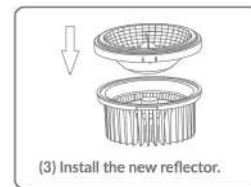

Instructions to change the reflector