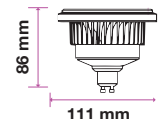

Model	SKU	Watts	EQUIV.W	Lumen	Box Qty
<u>VT-1112</u>	4224 - 2700K WARM WHITE 4223 - 4000K DAY WHITE 4225 - 6400K WHITE	12w	60w	900	60
<u>VT-1112-N</u>	214224 - 3000K WARM WHITE 214225 - 6000K WHITE	12w	60w	3000K-1020 6000K-1120