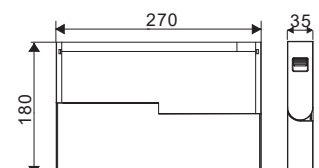

MAGNETIC LINEAR LIGHT

- SMD LED Type
- DC:24V
- CRI: >90
- 30° Beam Angle
- 30,000-hour Lifespan
- Aluminium Body

UGR<19

Model	SKU	Watts	Lumen	Box Qty
VT-4210	7962 | 3000K WARM WHITE 7963 | 4000K DAY WHITE	10w	700	16

MAGNETIC LINEAR LIGHT

- SMD LED Type
- DC:24V
- CRI: >90
- 30° Beam Angle
- 30,000-hour Lifespan
- Aluminium Body

UGR<19

Model	SKU	Watts	Lumen	Box Qty
VT-4220	7964 | 3000K WARM WHITE 7965 | 4000K DAY WHITE	20w	1200	8