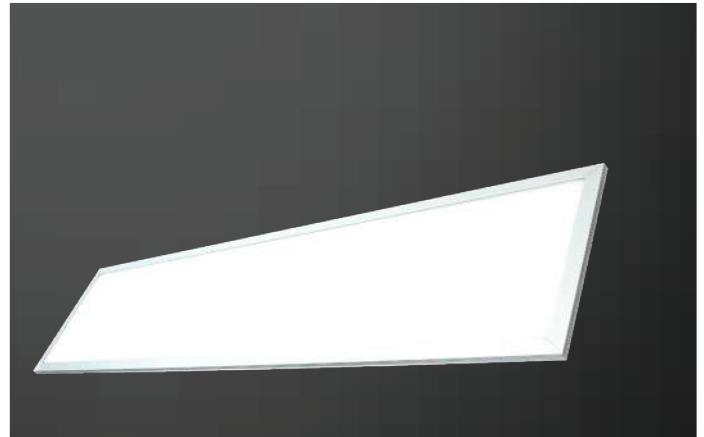

LED BIG PANELS

Big Panels-High Lumen-120×30

- AC:200-240V,50/60Hz
- PF: >0.9
- CRI: >80
- 120° Beam Angle
- On/Off: >15000
- Life span:20,000-hour
- Body Type: Aluminium+PMMA+PP
- Dimension :1195×295×14mm

120
lm/W

Model	SKU	Watts	Lumen	Size	Box Qty
VT-12031	6256 - 3000K WARM WHITE 6257 - 4000K DAY WHITE 6258 - 6400K WHITE	29w 6 pcs pack	3480	1195×295×14mm	6
VT-12031-N	216256 - 3000K WARM WHITE 216257 - 4500K DAY WHITE 216258 - 6000K WHITE	29w	3960	1195×295×12.5mm	6
VT-12046	6384 - 4000K DAY WHITE	45w 6 pcs pack	5400	1195×295×14mm	6