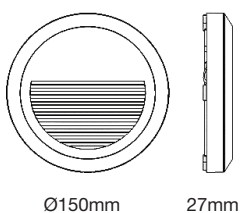

Model	SKU	Color	Watts	Lumen	Box Qty
VT-1142-W	1315 - 3000K WARM WHITE	White	2W	60	50
	1314 - 4000K DAY WHITE				
VT-1142-W-N	211315 - 3000K WARM WHITE 211314 - 4000K DAY WHITE	White	3W	80	50
VT-1142-B	1317 - 3000K WARM WHITE	Black	2W	60	50
	1316 - 4000K DAY WHITE				
VT-1142-B-N	211317 - 3000K WARM WHITE 211316 - 4000K DAY WHITE	Black	2w	80	50
VT-1142-G	1319 - 3000K WARM WHITE	Grey	2W	60	50
	1318 - 4000K DAY WHITE				
VT-1142-G-N	211319 - 3000K WARM WHITE	Grey	2w	80	50