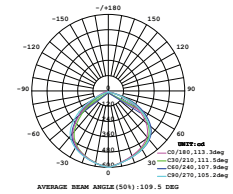

LUMINOUS INTENSITY DISTRIBUTION DIAGRAM

Model	SKU	Watts	Lumen	Box Qty
VT-20-S-B	451 | 3000K WARM WHITE	20w	1600	20 pcs
	452 | 4000K DAY WHITE			
	453 | 6400K WHITE