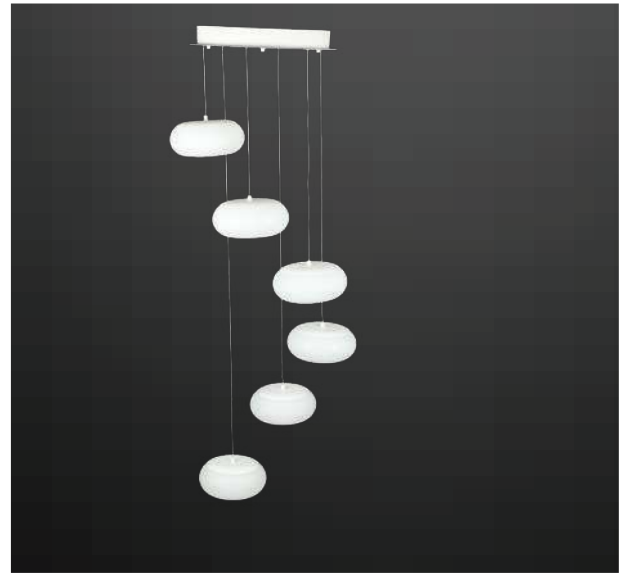

GALLERY

V-TAC®
INNOVATIVE LED LIGHTING

Designer Series TRIAC Dimmable

- AC:220-240V
- CRI: >80
- 120° Beam Angle
- IP Rating:IP20
- Body Type: PC + Iron
- Box Qty: 1