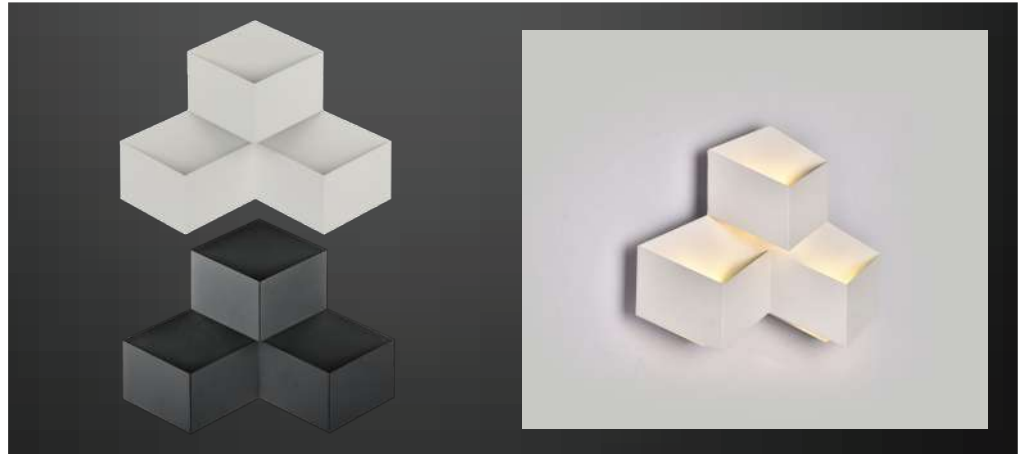

V-TAC®
INNOVATIVE LED LIGHTING

LED Wall Lights

- AC:220-240V,50/60Hz
- PF: >0.5
- CRI: >80
- 360° Beam Angle
- IP Rating:IP20
- Body Type: Aluminium

Model	SKU	Color	Watts	Lumen	Box Qty
<u>VT-709-W</u>	8221 - 3000K WARM WHITE	White	9W	990	10
	8222 - 4000K DAY WHITE				
<u>VT-709-B</u>	8223 - 3000K WARM WHITE	Black	9W	990	10
	8224 - 4000K DAY WHITE				

LED Wall Lights

- AC:110-240V,50/60Hz
- PF: >0.45
- CRI: >80
- 360° Beam Angle
- IP Rating:IP20
- Body Type: Aluminium