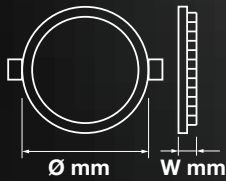

Model	SKU	Watts	Lumen	Size	Cutting Size	Box Qty
VT-605CH	6358 - 3000K WARM WHITE	6w Round	420	Ø90×24mm	N/A	40
VT-1205CH	6364 - 3000K WARM WHITE 6366 - 6400K WHITE	12w Round	1000	Ø140×24mm	N/A	40

LED MINI PANELS | Slim Surface-Satin Nickel-Round

- AC:85-265V,50/60Hz
- PF: >0.6
- CRI: >80
- 120° Beam Angle
- Life span:20,000-hour
- Body Type: Aluminium+Satin Nickel