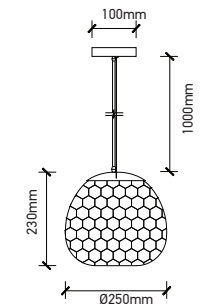

Diamond Cut Glass Transparent

Model: VT-7350-HT
SKU: 3879
Material: Glass+Metal
Dimension: Ø330x260x1000mm
Box Qty: 8