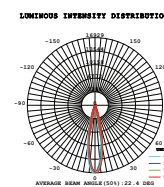

Model	SKU	Watts	Lumen	Box Qty
<u>VT-4536W</u>	1255 - 3000K WARM WHITE 1256 - 4500K DAY WHITE 1257 - 6000K WHITE	35w	3500	20
<u>VT-4536W-N</u>	211256 - 4000K DAY WHITE 211257 - 6500K WHITE	35w	4000K-3250 6400K-3350	20