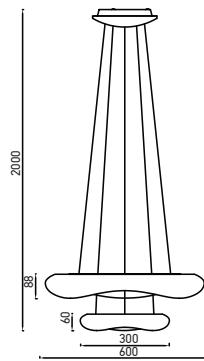

Designer Series Color Changing

- AC:220-240V,50Hz
- CRI: >80
- 120° Beam Angle
- IP Rating:IP20
- Body Type: PC
- Box Qty: 1

DIMMABLE
LIGHT CONTROL

COLOR
CHANGING
WITH REMOTE