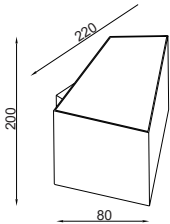

LED Up-Down Wall Lights

- AC:110-240V,50/60Hz
- PF: >0.5
- CRI: >80
- 120° Beam Angle
- IP Rating:IP20
- Body Type: Iron

Model	SKU	Color	Watts	Lumen	Box Qty
VT-803-W	8344 - 3000K WARM WHITE	White	3W	300	20
	8345 - 4000K DAY WHITE				
VT-803-B	8346 - 3000K WARM WHITE	Black	3W	300	20
	8347 - 4000K DAY WHITE				

LED Round Wall Lights

- AC:220-240V,50/60Hz
- PF: >0.5
- CRI: >80
- 360° Beam Angle
- IP Rating:IP20
- Body Type: Aluminium+Acrylic