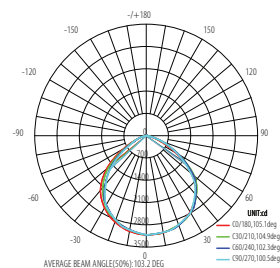

evolution

V-TAC®
INNOVATIVE LED LIGHTING

Model	SKU	Watts	Lumen	Box Qty
<u>VT-4961</u>	5918 | 4000K DAY WHITE 5919 | 6400K WHITE	50w	8000lm	10 pcs