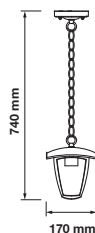

Ceiling Lamp

Model: [VT-735](#)
SKU: [7058](#)
Max.Watts: 60W
Material: Aluminium+Plastic
Color: Black
Holder: E27
IP Rating: IP44
Dimension: 170×740mm
Box Qty: 10