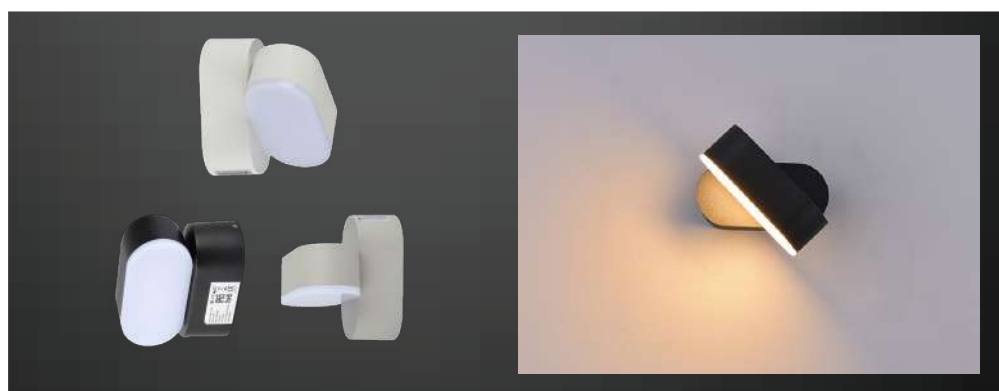

Model	SKU	Color	Watts	Lumen	Box Qty
<u>VT-816-W</u>	8286 - 3000K WARM WHITE 8287 - 4000K DAY WHITE	White	6W	660	20
<u>VT-816-W-N</u>	218286 - 3000K WARM WHITE 218287 - 4000K DAY WHITE	White	6w	3000K - 722 4000K - 800	20
<u>VT-816-B</u>	8288 - 3000K WARM WHITE 8289 - 4000K DAY WHITE	Black	6W	660	20
<u>VT-816-B-N</u>	218288 - 3000K WARM WHITE 218289 - 4000K DAY WHITE	Black	6w	3000K - 722 4000K - 800	20
<u>VT-816-G</u>	8290 - 3000K WARM WHITE 8291 - 4000K DAY WHITE	Grey	6W	660	20
<u>VT-816-G-N</u>	218291 - 4000K DAY WHITE	Grey	6w	800	20