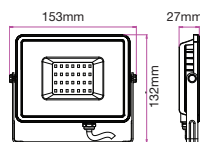

Model	SKU	Watts	Lumen	Box Qty
VT-20-G	445 | 3000K WARM WHITE	20w	1600	20 pcs
	446 | 4000K DAY WHITE			
	447 | 6400K WHITE