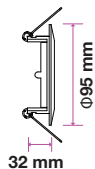

Fitting-Round-GU10

Model No:	<u>VT-775-MG</u>	Color:	Metallic Grey
SKU:	<u>3647</u>	Dimension:	Ø95×32mm
Base:	GU10	Cutting Size:	Ø85mm
Material:	Aluminium	Box Qty:	100