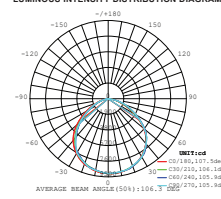

LUMINOUS INTENSITY DISTRIBUTION DIAGRAM

Model	SKU	Watts	Lumen	Box Qty
<u>VT-206-B</u>	778 | 4000K DAY WHITE	200w	24000	2 pcs
	779 | 6400K WHITE			
<u>VT-206-B-N</u>	21778 | 4000K DAY WHITE	200w	23000	2 pcs
	21779 | 6500K WHITE