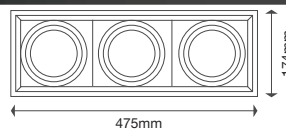

Fitting & Accessories

Model No: VT-7223-B **Color:** Black
SKU: **35831** **Dimension:** 475×174mm
Base: 3XAR111 **Cutting Size:** 168×455mm
Material: Aluminium **Box Qty:** 12

Recessed Fitting GU10

NEW

Model No:	VT-11001	Color:	White
SKU:	6761	Dimension:	80×80×50mm
Base:	GU10	Cutting Size:	85×85mm
Material:	Plaster	Box Qty:	30