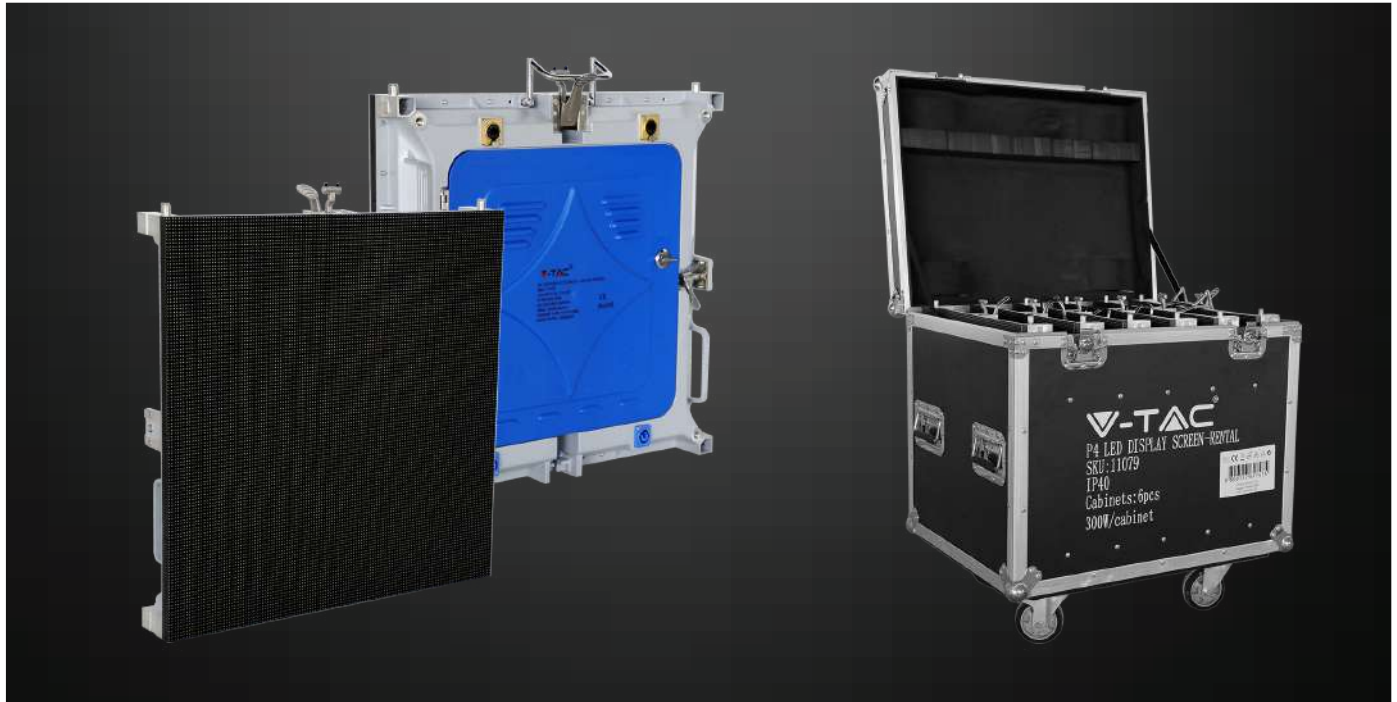

P4 Indoor LED Display Screen

SKU	Box Qty
11079	6

Screen Parameter

Pixel Density	62500dots/sqm
Brightness	1100nits
Optimum View Distance	more than 5m
Gray Scale	16bits
Display Color	281 trillions(synchronized)
Operation Power	AC 220V-240V/ 50/60Hz
Power Consumption	300W/cabinet
Control Mode	Synchronized
Refresh Frequency	400-700HZ
Support Signal Input	S-Video,RGBHV,YUV etc.
Control Distance	UTP140M,SINGLE MODE FIBER
Life Span(50% Brightness)	15KM
IP(Front)	100000hrs
Control System	IP40 PCTV nonlinearity card, DVI display card Linsn control system

- Plug & Play
- Ideal For Renting Purpose
- Portable Moving For Events

LED Cabinet Parameter

Cabinet Size(L*h*d)	512*512*85mm
Cabinet Resolution	128*128
Module Quantity Each Cabinet	2*4=8
Power Consumption	300w/cabinet
Cabinet Material	Iron
Cabinet Weight	8kg/cabine

LED Module Parameter

Pixel Pitch	4mm
Led Specification	SMD2121
Led Configuration	SMD 3 in 1
Module Size	256*128mm
Module Resolution	64*32=2048dot
Drive Method	1/16 scan constant current
Drive IC	SM16106
Power Consumption	25-30W