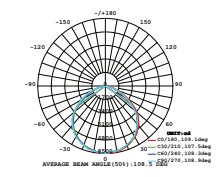

LUMINOUS INTENSITY DISTRIBUTION DIAGRAM