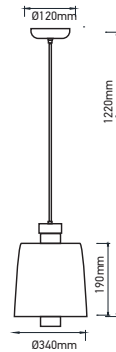

Built In **LED**

Model	SKU	Watts	Lumen
<u>VT-7666-G</u>	3938 - 3000K WARM WHITE 3932 - 4000K DAY WHITE	7w	400

Pendant Light White Lamp Shade

- AC:220-240V,50Hz
- CRI: >80
- 120° Beam Angle
- IP Rating:IP20
- Body Type: Metal Finish
- Box Qty: 4