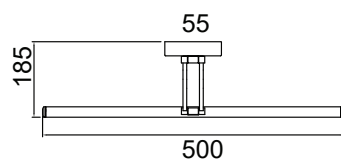

Model	SKU	Watts	Lumen	Box Qty
VT-7008	3894 - 4000K DAY WHITE	8w	600	12
VT-7008-N	213985 - 3000K WARM WHITE 213894 - 4000K DAY WHITE	9w	3000K-550 4000K-580	12