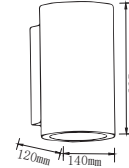

Concrete Wall Fitting

Model No:	<u>VT-894D</u>	Color:	Dark Grey
SKU:	8696	Dimension:	120×140×235mm
Base:	GU10	Cutting Size:	N/A
Material:	Concrete	Box Qty:	6