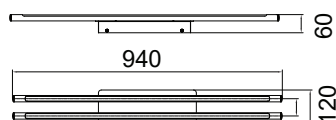

Mirror Surface Light-Chrome

- AC:220-240V,50Hz
- CRI: >80
- 120° Beam Angle
- IP Rating:IP20
- Body Type: Stainless Steel+Metal+PMMA

Built In LED

Model	SKU	Watts	Lumen	Box Qty
VT-7037	3893 - 4000K DAY WHITE	36w	2700	6

Mirror Light Chrome Cap

- AC:220-240V,50/60Hz
- CRI: >80
- 150° Beam Angle
- IP Rating:IP44
- Body Type: Aluminium+PC