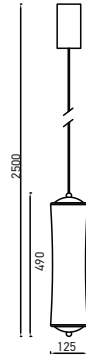

V-TAC®
INNOVATIVE LED LIGHTING

Designer Series TRIAC Dimmable

- AC:220-240V,50Hz
- CRI: >80
- 120° Beam Angle
- IP Rating:IP20
- Body Type: PC
- Box Qty: 1

Model	SKU	Watts	Lumen
VT-7027	3980 -3000K WARM WHITE	18w	1200