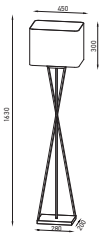

Designer Floor Lamps

Model: VT-7912
SKU: 40401
Max.Watts: Max 60W
Material: Fabric+Metal
Color: Ivory+Black
Holder: E27
IP Rating: IP20
Dimension: 450×300×1630mm
Box Qty: 1