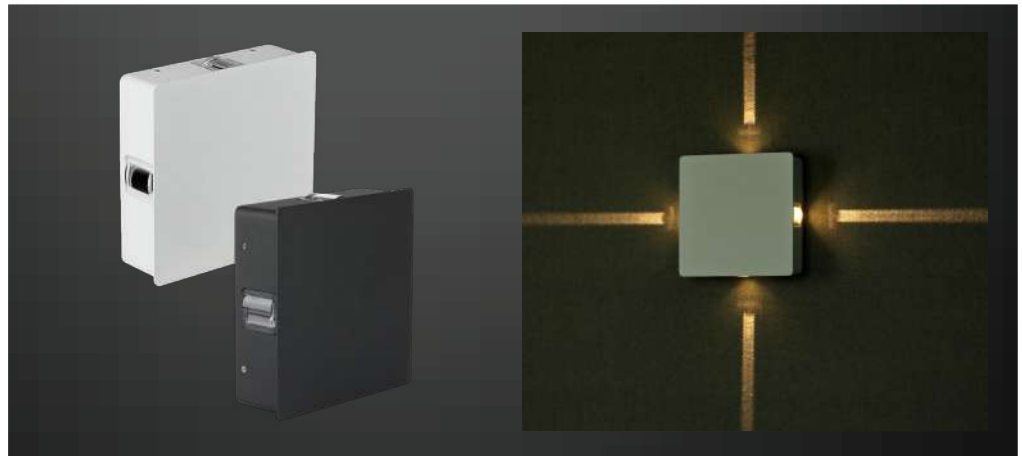

V-TAC®
INNOVATIVE LED LIGHTING

LED 4 Sides Light Wall Lights

- AC:220-240V,50/60Hz
- PF: >0.5
- CRI: >80
- 4*60° Beam Angle
- IP Rating:IP65
- Body Type: Aluminium+Acrylic

Model	SKU	Color	Watts	Lumen	Box Qty
VT-704-W	8209 - 3000K WARM WHITE	White	4W	440	20
	8210 - 4000K DAY WHITE				
VT-704-B	8211 - 3000K WARM WHITE	Black	4W	440	20
	8212 - 4000K DAY WHITE				
VT-704-B-N	218211 - 3000K WARM WHITE	Black	4w	428	20

LED 4 Sides Light Wall Lights

- AC:220-240V,50/60Hz
- PF: >0.5
- CRI: >80
- 4*60° Beam Angle
- IP Rating:IP65
- Body Type: Aluminium+Acrylic