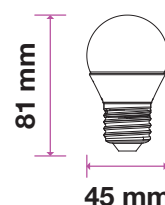

Model	SKU	Watts	EQUIV.W	Lumen	Box Qty
<u>VT-245</u>	261 | 3000K WARM WHITE	4.5w	40w	470	200
	262 | 4000K DAY WHITE				
	263 | 6400K WHITE