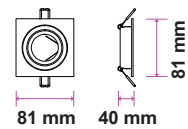

Recessed Fitting GU10

NEW

Model No:	VT-930-B	Color:	Black
SKU:	6643	Dimension:	81x81x40mm
Base:	GU10	Cutting Size:	63mm
Material:	PC	Box Qty:	50