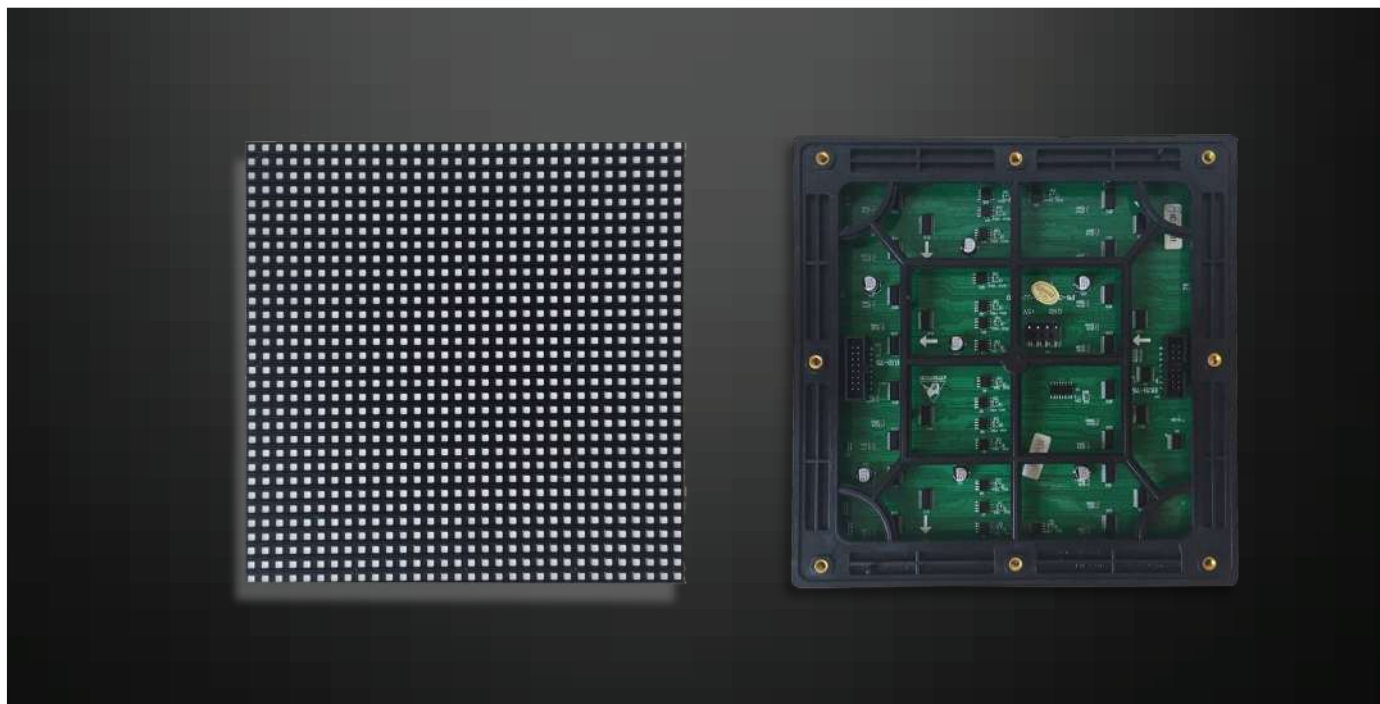

P6 Outdoor LED Finished Cabinet

SKU	Box Qty
11078	6

Screen Parameter

Pixel Density	27777dots/sqm
Brightness	6500nits
Optimum View Distance	more than 6m
Gray Scale	16bits
Display Color	281 Trillions(synchronized)
Operation Power	220V-240V
Max Power Consumption	1350W/sqm
Control Mode	Synchronized
Refresh Frequency	400-800HZ
Fram Frequency	60HZ
Surport Signal Input	S-Video,RGBHV,YUV etc.
Control Distance	Utp140m, Single Mode Fiber 15km
Operating Humidity	10%-90%
Life Span(50% Brightness)	100000hrs
IP(Front/rear)	IP65/IP45

LED Cabinet Parameter

Cabinet Size(L*h*d)	768*768mm
Cabinet Resolution	128*128
Module Quantity Each Cabinet	4*4=16
Average Power Consumption	800w/cabinet
Cabinet Material	Iron
Cabinet Size	25kg/cabinet

LED Module Parameter

Pixel Pitch	6mm
Led Specification	SMD3535
Led Configuration	SMD 3 in 1
Module Size	192*192mm
Module Resolution	32*32=1024dot
Drive Method	1/8 scan constant current
Drive IC	SM16106