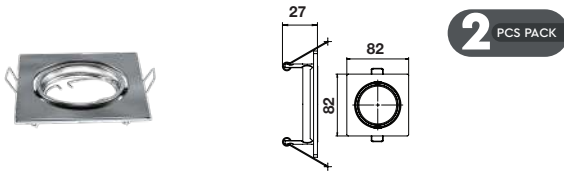

Fitting-Round-GU10-2Pc Pack

Model No:	<u>VT-817-SN-SQ</u>	Color:	Satin Nickel
SKU:	8942	Dimension:	82×82×27mm
Base:	GU10	Cutting Size:	70×70mm
Material:	Ferrum	Box Qty:	100