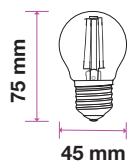

Model	SKU	Watts	EQUIV.W	Lumen	Box Qty
VT-2132-R	7413 - RED	2w	10w	60	100
VT-2132-R-N	217413 - RED	2w	10w	60	100