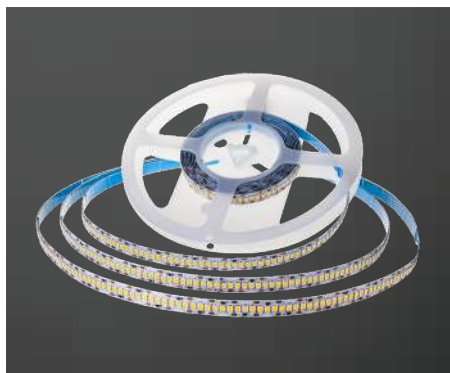

Voltage: DC:24V
LED Qty/M: 120
LED Type: SMD
Current/M: 0.6A

Beam Angle: 120°
IP Rating: IP65
Width: 10mm
Box Qty: 200 Meters

3000K- 6400K

LED Strip-2835 238 LEDs

Voltage: DC:24V
LED Qty/M: 238
LED Type: SMD
Current/M: 0.7A