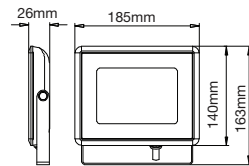

Model	SKU	Watts	Lumen	Box Qty
VT-4031W	5955 - 3000K WARM WHITE	30w	2550	20
	5956 - 4000K DAY WHITE			
	5957 - 6500K WHITE			
VT-4031W-N	215955 - 3000K WARM WHITE	30w	2510	20
	215956 - 4000K DAY WHITE			
	215957 - 6500K WHITE