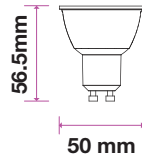

Model	SKU	Watts	EQUIV.W	Lumen	Box Qty
<u>VT-2244-N-1</u>	2927 - RGB+3000K WARM WHITE	5.5w	35w	420	200
	2930 - RGB+4000K DAY WHITE