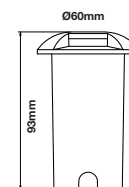

Model	SKU	Watts	Lumen	Box Qty
<u>VT-1161-W</u>	1465 - 3000K WARM WHITE 1467 - 6500K WHITE	1w	10	50
<u>VT-1161-W-N</u>	211465 - 3000K WARM WHITE 211467 - 6500K WHITE	1w	50	50