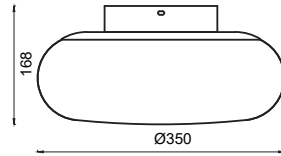

Wall Lamp TRIAC Dimmable

- AC:220-240V
- CRI: >80
- 120° Beam Angle
- IP Rating:IP20
- Body Type: PC + Iron
- Box Qty: 1

Model	SKU	Watts	Lumen
VT-7352	40051 - 3000K WARM WHITE	25w	2100