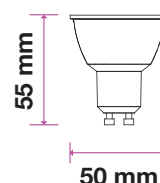

Model	SKU	Watts	EQUIV.W	Lumen	Box Qty
VT-291	875 | 3000K WARM WHITE	8w	80w	720	200
	876 | 4000K DAY WHITE				
	877 | 6400K WHITE				
VT-291-N	21875 | 3000K WARM WHITE	7.5W	70w	610	200
	21876 | 4000K DAY WHITE				
	21877 | 6500K WHITE				

LED SPOTLIGHTS Evolution Series 110°

Achieve a warm soft glow in any room with our improved GU10 spotlight with 30,000-hr lamp life and 160 lumen/watt.