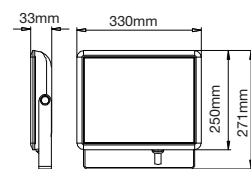

Model	SKU	Watts	Lumen	Box Qty
VT-40101B	5964 - 3000K WARM WHITE	100w	8500	5
	5965 - 4000K DAY WHITE			
	5966 - 6500K WHITE			
VT-40101B-N	215964 - 3000K WARM WHITE	100w	8700	10
	215965 - 4000K DAY WHITE			
	215966 - 6500K WHITE