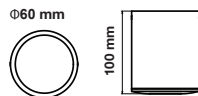

Surface Fitting GU10

Model No:	<u>VT-807-W</u>	Color:	White
SKU:	8948	Dimension:	60×100mm
Base:	GU10	Cutting Size:	N/A
Material:	Aluminium	Box Qty:	50 Pcs