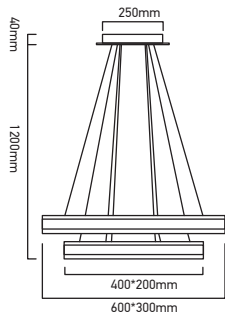

Coffee Chandelier-2 Step-Dimmable

- AC:220-240V,50Hz
- PF: >0.9
- CRI: >80
- 120° Beam Angle
- IP Rating:
- Body Type: Aluminium+Acrylic

TRIAC
DIMMABLE

Model	SKU	Watts	Lumen	Dimension	Box Qty
VT-101-2-C	3988 - 3000K WARM WHITE	115w	8050	600/400	1

White Chandelier-3 Step-Dimmable

- AC:220-240V,50Hz
- PF: >0.9
- CRI: >80
- 120° Beam Angle
- IP Rating:
- Body Type: Aluminium+Acrylic

TRIAC
DIMMABLE