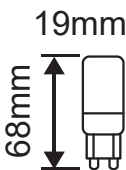

Model	SKU	Watts	EQUIV.W	Lumen	Box Qty
VT-2227	2720 - 4000K DAY WHITE 2721 - 6400K WHITE	6w	45	550	200