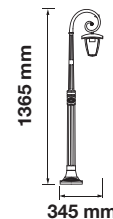

Stand Lamp

Model: [VT-737](#)
SKU: [7060](#)
Max.Watts: 60W
Material: Aluminium+Glass
Color: Black
Holder: E27
IP Rating: IP44
Dimension: 345×1365mm
Box Qty: 1