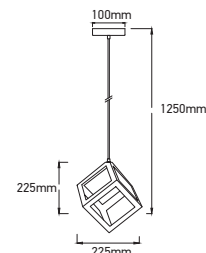

Model: VT-7161-CG
SKU: 3833
Material: Metal
Dimension: 225×225×1250mm
Box Qty: 10

Geometric Series Gold Canopy

Model: VT-7141-CG
SKU: 3831
Material: Metal
Dimension: 250×190×1250mm
Box Qty: 8

Geometric Series Black Canopy