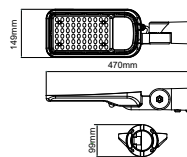

Model	SKU	Watts	Lumen	Box Qty
<u>VT-79ST</u>	20438 | 4000K DAY WHITE 20439 | 6500K WHITE	70w	7500	pcs

NEW