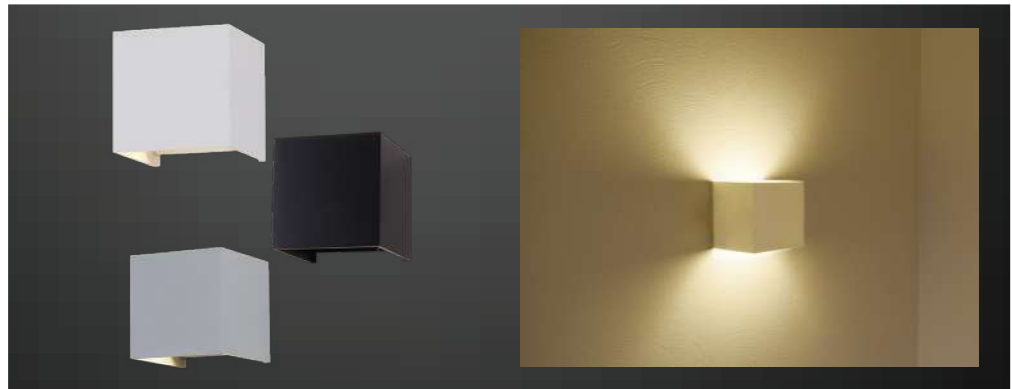

LED Up-Down Wall Lights

- AC:220-240V,50/60Hz
- PF: >0.45
- CRI: >80
- Adjustable 5°-120° Beam Angle
- IP Rating:IP65
- Body Type: Aluminium

Model	SKU	Color	Watts	Lumen	Box Qty
VT-759-12-W	8527 - 3000K WARM WHITE 8528 - 4000K DAY WHITE	White	12W	1100	20
VT-759-12-W-N	218527 - 3000K WARM WHITE 218528 - 4000K DAY WHITE	White	11w	1360	20
VT-759-12-B	8529 - 3000K WARM WHITE 8530 - 4000K DAY WHITE	Black	12W	1100	20
VT-759-12-B-N	218529 - 3000K WARM WHITE 218530 - 4000K DAY WHITE	Black	11w	1360	20
VT-759-12-G	8531 - 3000K WARM WHITE 8532 - 4000K DAY WHITE	Grey	12W	1100	20
VT-759-12-G-N	218531 - 3000K WARM WHITE 218532 - 4000K DAY WHITE	Grey	11w	1360	20

LED Up-Down Wall Lights

- AC:220-240V,50/60Hz
- PF: >0.45
- CRI: >80
- Adjustable 5°-120° Beam Angle
- IP Rating:IP65
- Body Type: Aluminium