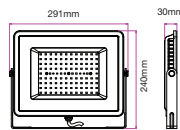

V-TAC®
INNOVATIVE LED LIGHTING

Model	SKU	Watts	Lumen	Box Qty
<u>VT-56-W</u>	762 | 4000K DAY WHITE 763 | 6400K WHITE	50w	6000	8 pcs
<u>VT-56-W-N</u>	21762 | 4000K DAY WHITE	50w	5750	8 pcs

① METER WIRE

Model	SKU	Watts	Lumen	Box Qty
<u>VT-106-W</u>	768 | 4000K DAY WHITE	100w	12000	4 pcs
<u>VT-106-W-N</u>	21768 | 4000K DAY WHITE	100w	11500	4 pcs

① METER WIRE

Model	SKU	Watts	Lumen	Box Qty
<u>VT-156-W</u>	774 | 4000K DAY WHITE 775 | 6400K WHITE	150w	18000	2 pcs

① METER WIRE

Model	SKU	Watts	Lumen	Box Qty
<u>VT-206-W</u>	787 | 4000K DAY WHITE 788 | 6400K WHITE	200w	24000	2 pcs
<u>VT-206-W-N</u>	21787 | 4000K DAY WHITE	200w	23000	2 pcs

① METER WIRE

Model	SKU	Watts	Lumen	Box Qty
<u>VT-306-W</u>	793 | 4000K DAY WHITE 794 | 6400K WHITE	300w	36000	2 pcs
<u>VT-306-W-N</u>	21793 | 4000K DAY WHITE	300w	34500	2 pcs