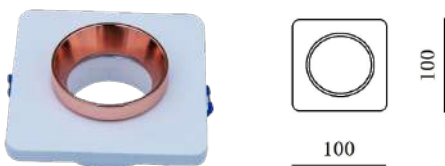

Recessed-Matt Rose Gold Bottom-Square

Model No: VT-862-MRW **Color:** White+Matt Rose Gold
SKU: 3117 **Dimension:** 100×100×40mm
Base: GU10 **Cutting Size:** ø80mm
Material: Gypsum with metal **Box Qty:** 24