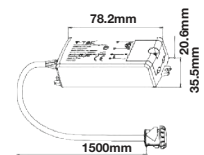

Infrared-Hand Gesture Detecion

VT-8025

SKU: 5084

On/Off via Moving Hand

Sensor Type: Infrared
Colour: White
Body Type: Plastic
IP Rating: IP20
Detection Range: 30°
Detection Distance: 5cm/6cm(<24°C)

Voltage: AC:110-240V,50/60Hz
Dimension: 35.5×78.2×20.6mm
Box Qty: 100
Rated Load: Max 200W(LED)