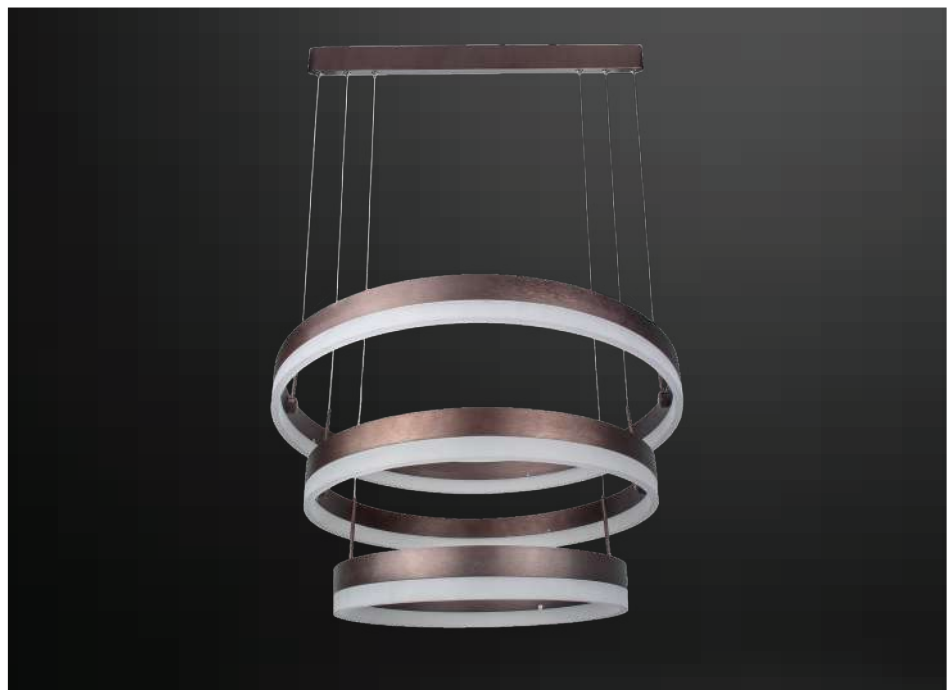

Model	SKU	Watts	Lumen	Dimension	Box Qty
VT-82-3-C	3991 - 3000K WARM WHITE	92w	6500	600/500/400mm	1