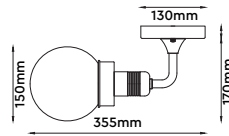

Wall Lamp

Model:	VT-720BW
SKU:	8970
IP Rating:	IP65
Holder Type:	E27
Max Watts:	60W
Box Qty:	8Pc
Globe:	Clear ø150mm (PMMA)
Bulb Holder:	Brushed Brown Bronze ø49mm (Aluminium)
Cable:	Black (H05RN-F-3×0.75mm²)
Wall Lamp Arm:	Black ø14mm (Galvanized Iron)
Wall Mount:	Black ø130mm (Galvanized Iron)

Wall Lamp

Model:	VT-720B
SKU:	8972
IP Rating:	IP65
Holder Type:	E27
Max Watts:	60W
Box Qty:	4Pc
Lampshade:	Black ø250mm (Galvanized Iron)
Bulb Holder:	Brushed Brown Bronze (Aluminium)
Cable:	Black (H05RN-F-3×0.75mm²)
Wall Lamp Arm:	Black ø14mm (Galvanized Iron)
Wall Mount:	Black ø130mm (Galvanized Iron)
L/S Wire Guard:	Black ø256mm (Galvanized Iron)

Wall Lamp

Model:	VT-720R
SKU:	8973
IP Rating:	IP65
Holder Type:	E27
Max Watts:	60W
Box Qty:	4Pc
Lampshade:	Natural ø250mm (Galvanized Iron)
Bulb Holder:	Rose Gold ø49mm (Aluminium)
Cable:	Black (H05RN-F-3×0.75mm²)
Wall Lamp Arm:	Natural ø14mm (Galvanized Iron)
Wall Mount:	Rose Gold ø130mm (Galvanized Iron)
L/S Wire Guard:	Rose Gold ø256mm (Galvanized Iron)