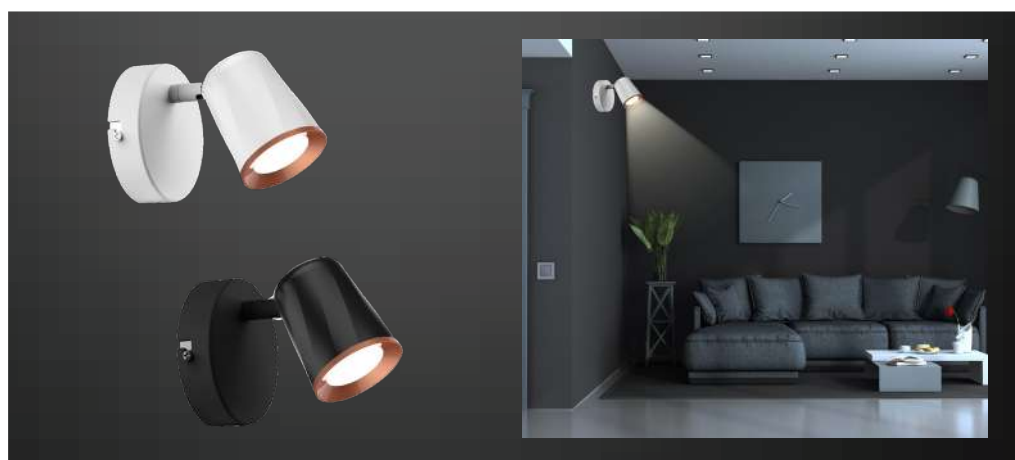

Model	SKU	Color	Watts	Lumen	Box Qty
<u>VT-806-W</u>	8250 - 3000K WARM WHITE 8252 - 4000K DAY WHITE	White	6W	480	24
<u>VT-806-W-N</u>	218250 - 3000K WARM WHITE 218252 - 4000K DAY WHITE	White	5W	3000K-540 4000K-580	24
<u>VT-806-B</u>	8251 - 3000K WARM WHITE 8253 - 4000K DAY WHITE	Black	6W	480	24
<u>VT-806-B-N</u>	218251 - 3000K WARM WHITE 218253 - 4000K DAY WHITE	Black	5W	3000K-540 4000K-580	24