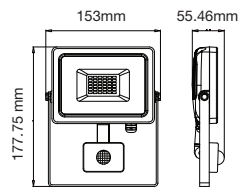

① METER WIRE

Model	SKU	Watts	Lumen	Box Qty
VT-10-S-W	433 | 3000K WARM WHITE	10w	800	20 pcs
	434 | 4000K DAY WHITE			
	435 | 6400K WHITE			

① METER WIRE

Model	SKU	Watts	Lumen	Box Qty
VT-20-S-W	448 | 3000K WARM WHITE	20w	1600	20 pcs
	449 | 4000K DAY WHITE			
	450 | 6400K WHITE			

① METER WIRE

Model	SKU	Watts	Lumen	Box Qty
VT-30-S-W	457 | 3000K WARM WHITE	30w	2400	20 pcs
	458 | 4000K DAY WHITE			
	459 | 6400K WHITE			

① METER WIRE

Model	SKU	Watts	Lumen	Box Qty
VT-50-S-W	466 | 3000K WARM WHITE	50w	4000	10 pcs
	467 | 4000K DAY WHITE			
	468 | 6400K WHITE