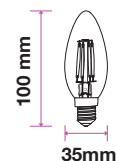

Model	SKU	Watts	EQUIV.W	Lumen	Box Qty
VT-1924C	71031 - 6400K WHITE	4w	35w	350	100