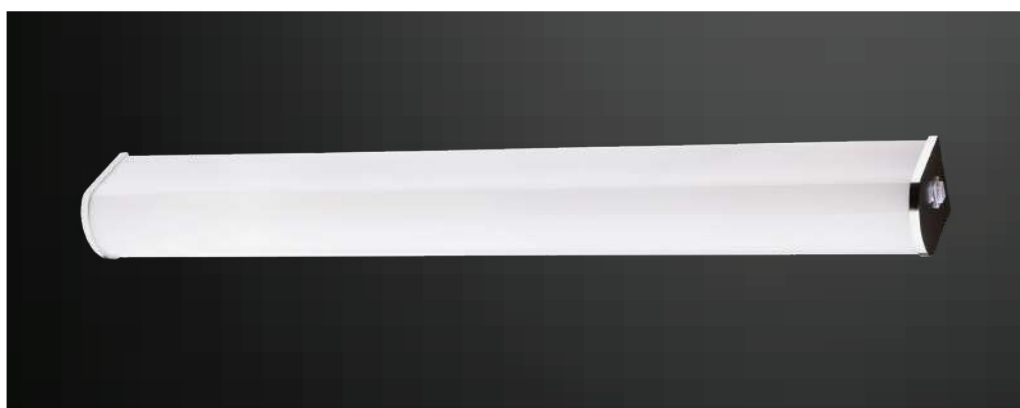

Built In LED

Model	SKU	Watts	Lumen	Box Qty
VT-7010-CH	3917 - 6400K WHITE 3916 - 4000K DAY WHITE	10w	950	10

Mirror Light White Cap

- AC:220-240V,50/60Hz
- CRI: >80
- 150° Beam Angle
- IP Rating:IP44
- Body Type: Aluminium+PC