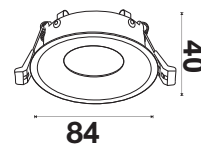

Recessed Fitting GU10

NEW

Model No:	VT-931-WB	Color:	White+Black
SKU:	6645	Dimension:	85x40mm
Base:	GU10	Cutting Size:	72mm
Material:	PC	Box Qty:	50