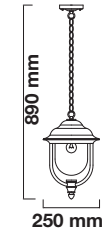

Ceiling Lamp

Model: [VT-850](#)
SKU: [7529](#)
Max.Watts: 60W
Material: Aluminium+PC
Color: Matt Black
Holder: E27
IP Rating: IP44
Dimension: 250×890mm
Box Qty: 8