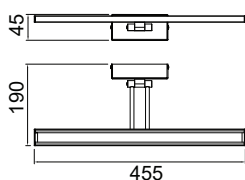

Model	SKU	Watts	Lumen	Box Qty
<u>VT-7009</u>	3901 - 4000K DAY WHITE	8w	600	11
<u>VT-7009-N</u>	213983 - 3000K WARM WHITE 213901 - 4000K DAY WHITE	9w	350	11