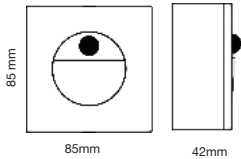

LED Step Light With Sensor

- AC:100-240V, 50/60Hz
- PF: >0.5
- CRI: >80
- 45° Beam Angle
- IP Rating:IP20
- Body Type: Die cast Aluminium