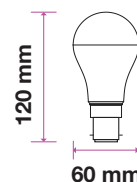

Model	SKU	Watts	EQUIV.W	Lumen	Box Qty
<u>VT-231</u>	102 | 3000K WARM WHITE 853 | 6400K WHITE	11w	75w	1055	96
<u>VT-231-N</u>	21102 | 3000K WARM WHITE 21853 | 6500K WHITE	10.5W	75w	1055	100