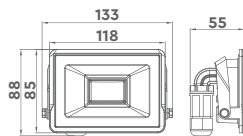

SAMSUNG
LED

Illuminated

INNOVATIVE LED LIGHTING

NEW