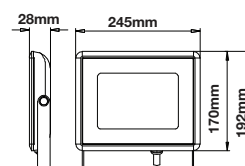

160lm Slimline Series

- AC:200-240V
- PF: >0.9
- 110° Beam Angle

Model	SKU	Watts	Box Qty
VT-4932	5995 - RGB	30w	20

Floodlight-Remote Control-RGB

- AC:200-240V
- PF: >0.9
- 110° Beam Angle

Model	SKU	Watts	Box Qty
VT-4952	5996 - RGB	50w	10

Smart Floodlight

- AC:220-240V
- PF: >0.9
- CRI: >80
- 100° Beam Angle

Model	SKU	Watts	Lumen	Box Qty
VT-5020-W	5984 - RGB+W/WW/DW	20w	1400	20

CCT and Dimming
VIA SMART PHONE APP

Smart Floodlight

- AC:220-240V
- PF: >0.9
- CRI: >80
- 100° Beam Angle

Model	SKU	Watts	Lumen	Box Qty
VT-5020-B	5985 - RGB+W/WW/DW	20w	1400	20

CCT and Dimming
VIA SMART PHONE APP