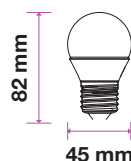

Model	SKU	Watts	EQUIV.W	Lumen	Box Qty
VT-1830	4160 - 2700K WARM WHITE	4w	30w	320	200
	4162 - 4000K DAY WHITE				
	4207 - 6400K WHITE				
VT-1830-N	214160 - 3000K WARM WHITE	3.7W	25w	320	200
	214162 - 4000K DAY WHITE				
	214207 - 6500K WHITE