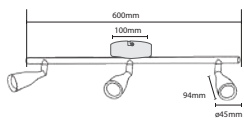

LED Tripple Head Wall Lights

- AC:220-240V,50/60Hz
- PF: >0.5
- CRI: >80
- 100° Beam Angle
- IP Rating:IP20
- Body Type: Plastic+Metal

Model	SKU	Color	Watts	Lumen	Box Qty
<u>VT-813-W</u>	8270 - 3000K WARM WHITE 8272 - 4000K DAY WHITE	White	13.5W	1080	12
<u>VT-813-W-N</u>	218270 - 3000K WARM WHITE 218272 - 4000K DAY WHITE	White	13.5W	3000K-1230 4000K-1260	12
<u>VT-813-B</u>	8271 - 3000K WARM WHITE 8273 - 4000K DAY WHITE	Black	13.5W	1080	12
<u>VT-813-B-N</u>	218271 - 3000K WARM WHITE 218273 - 4000K DAY WHITE	Black	13.5W	3000K-1230 4000K-1260	12

LED Single Head Wall Lights

- AC:220-240V,50/60Hz
- PF: >0.5
- CRI: >80
- 100° Beam Angle
- IP Rating:IP20
- Body Type: Plastic+Metal