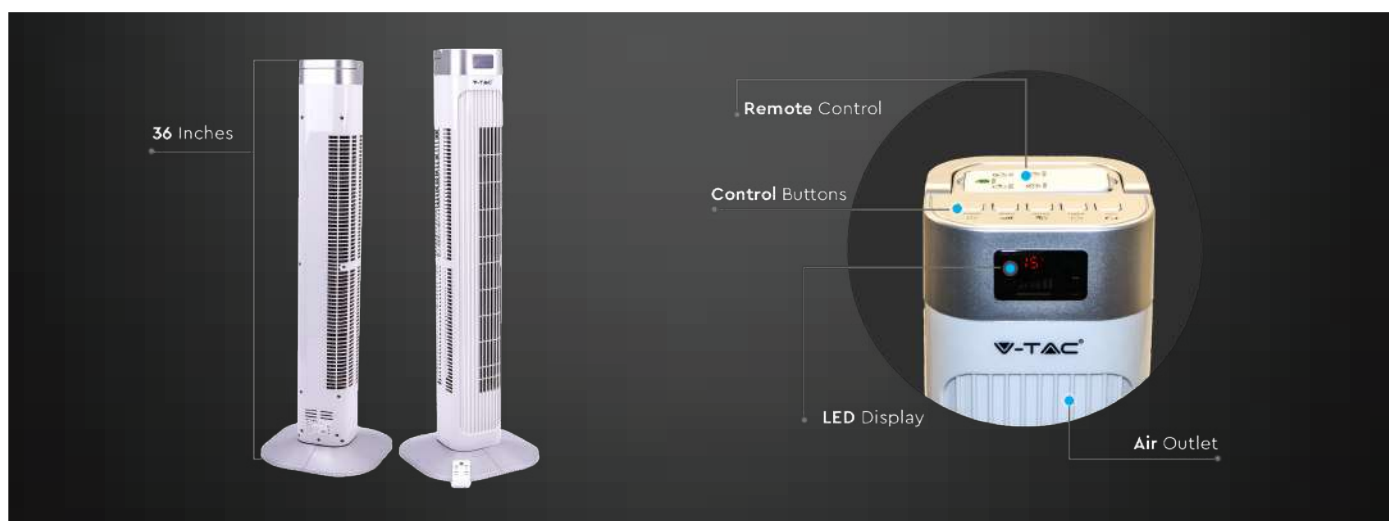

55W

Tower Fan

Model	SKU	Box Qty
VT-5536	7900	1

3 Fan Speed
Low | Medium | High

3 Wind Mode
Normal | Natural | Sleep

- Voltage/Freq: AC:220-240V,50Hz
- Size(inches): 36
- Material: ABS
- Unit Color: White
- Speed: 3(Low-Med-High)
- Wind Mode: 3 (Normal-Natural-Sleep)
- Timer: 1-15hrs(Max)
- Power Cord Length: 1.8m
- Plug Type: EU
- IP Rating: IP20