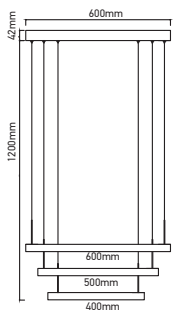

Model	SKU	Watts	Lumen	Dimension	Box Qty
VT-82-3-C	3991 - 3000K WARM WHITE	92w	6500	600/500/400mm	1