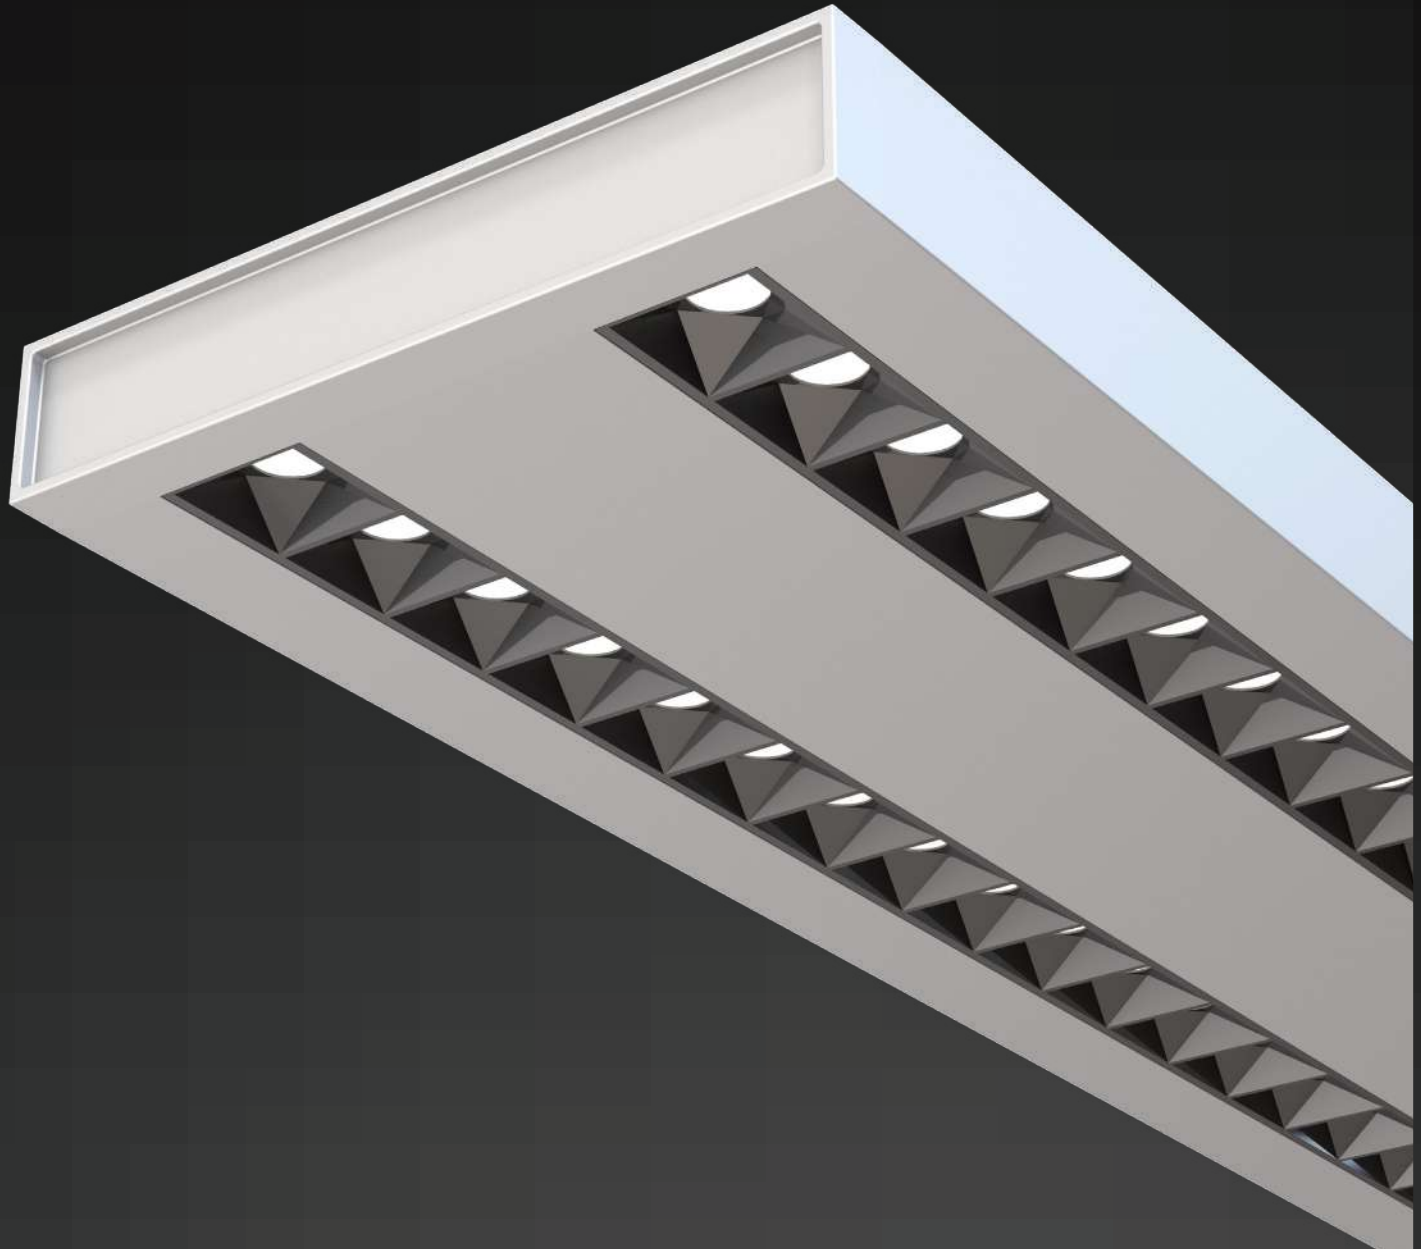

V-TAC®
INNOVATIVE LED LIGHTING

SAMSUNG
LED
Illuminated

LED LINEAR LIGHTS