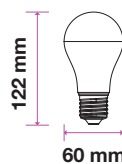

Model	SKU	Watts	EQUIV.W	Lumen	Box Qty
VT-2016	4459 - 2700K WARM WHITE	9w	60w	806	100
	4460 - 4000K DAY WHITE				
	4461 - 6000K WHITE