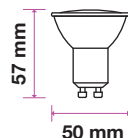

Model	SKU	Watts	EQUIV.W	Lumen	Box Qty
VT-2225	2739 - 3000K WARM WHITE	5w	35w	400	30
	2740 - 4000K DAY WHITE				
	2741 - 6400K WHITE				
VT-2225-N	212739 - 3000K WARM WHITE	4.5W	35w	400	180
	212740 - 4000K DAY WHITE				
	212741 - 6500K WHITE