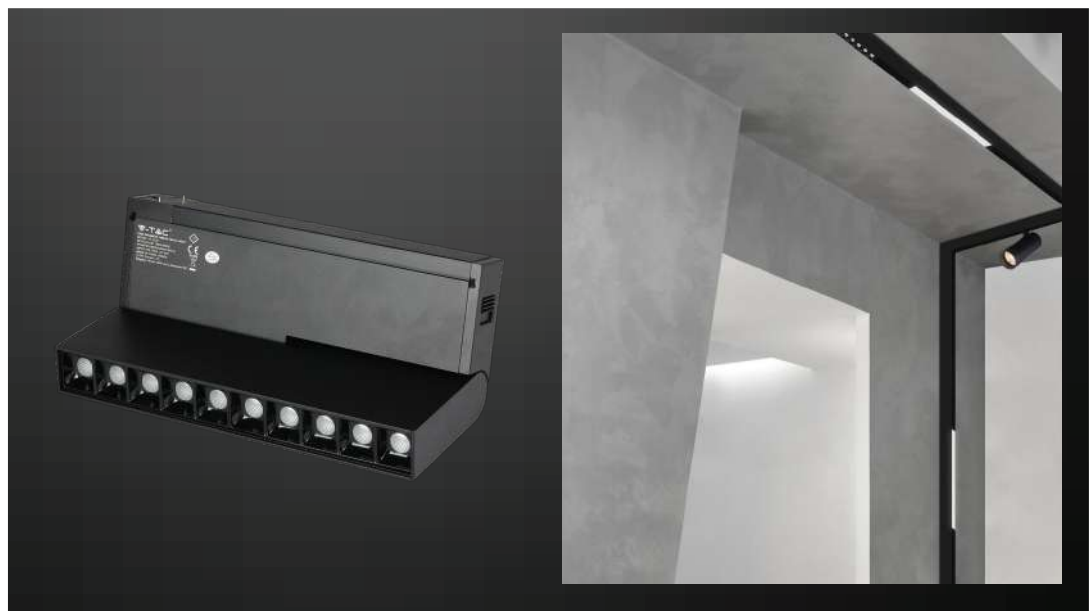

Model	SKU	Watts	Lumen	Box Qty
VT-4220	7964 | 3000K WARM WHITE 7965 | 4000K DAY WHITE	20w	1200	8