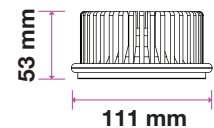

AR111 Downlight

- N/A Base
- AR111 Shape
- AC:220-240V,50Hz
- PF: >0.9
- CRI: >80
- 40°/20° Beam Angle

Model	SKU	Watts	EQUIV.W	Lumen	Box Qty
<u>VT-1121</u>	2792 - 3000K WARM WHITE 2793 - 4000K DAY WHITE 2794 - 6400K WHITE	20w	130w	1800	50
<u>VT-1121-N</u>	212792 - 3000K WARM WHITE 212793 - 4000K DAY WHITE 212794 - 6500K WHITE	20W	130w	1700	50

AR111 Downlight

- N/A Base
- 20° Beam Angle
- AR111 Shape
- PF: >0.7
- AC:220-240V,50/60Hz
- CRI: >80