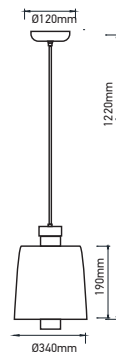

Built In **LED**

Model	SKU	Watts	Lumen
<u>VT-7666-WH</u>	3939 - 3000K WARM WHITE 3933 - 4000K DAY WHITE	7w	400

Pendant Light Surface

- AC:220-240V,50Hz
- CRI: >80
- 120° Beam Angle
- IP Rating:IP20
- Body Type: Iron+Acrylic
- Box Qty: 1