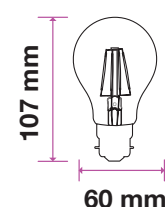

3 YEAR
WARRANTY

BAYONET
HOLDER

Model	SKU	Watts	EQUIV.W	Lumen	Box Qty
VT-208	106 | 3000K WARM WHITE	4w	40w	400	96