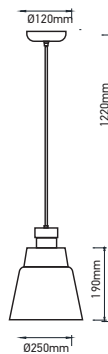

Built In **LED**

Model	SKU	Watts	Lumen
<u>VT-7444-WH</u>	3937 - 3000K WARM WHITE 3931 - 4000K DAY WHITE	7w	400