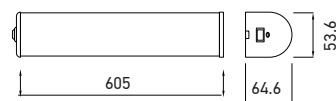

Built In LED

Model	SKU	Watts	Lumen	Box Qty
VT-7010-CH	3917 - 6400K WHITE 3916 - 4000K DAY WHITE	10w	950	10

Mirror Light White Cap

- AC:220-240V,50/60Hz
- CRI: >80
- 150° Beam Angle
- IP Rating:IP44
- Body Type: Aluminium+PC