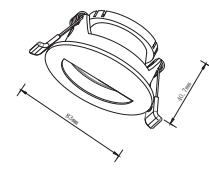

Fitting Round-GU10

Model No:	<u>VT-884-WB</u>	Color:	White + Black Reflector
SKU:	8599	Dimension:	83×40.7mm
Base:	GU10	Cutting Size:	Ø75mm
Material:	Aluminium + PC	Box Qty:	50