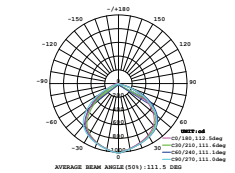

LUMINOUS INTENSITY DISTRIBUTION DIAGRAM

Model	SKU	Watts	Lumen	Box Qty
VT-30-S-W	457 | 3000K WARM WHITE	30w	2400	20 pcs
	458 | 4000K DAY WHITE			
	459 | 6400K WHITE