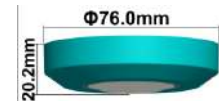

Sensor Type: Infrared
Colour: Black
Body Type: PC
IP Rating: IP20
Detection Range: 360°
Detection Distance: Max.8m (<24°C)

Ambient Light: <3-2000LUX (adjustable)
Voltage: AC:110-240V,50/60Hz
Dimension: Ø76×20.2mm
Time Delay: 10sec±3sec to 7min±2min(adjustable)
Box Qty: 100
Rated Load: Max.200W(AC:220-240V)/100W(AC:110-130V) LED