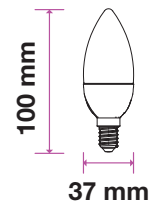

Model	SKU	Watts	EQUIV.W	Lumen	Box Qty
<u>VT-289</u>	858 | 3000K WARM WHITE	5.5w	40w	470	200