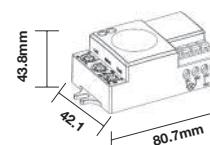

V-TAC®
INNOVATIVE LED LIGHTING

Infrared Sensor

VT-8022

SKU: 5082

Sensor Type: Infrared
Colour: White
Body Type: Plastic
IP Rating: IP65
Detection Range: 120°/360°
Detection Distance: 3/6m(<24°C)

Ambient Light: 10LUX/2000LUX(choice)
Voltage: AC:220-240V,50/60Hz
Dimension: 36.8×25.5×55.4mm
Time Delay: 5s,30s,1min,3min,5min,8min(choice)
Box Qty: 100
Rated Load: Max 400W(LED)

Microwave Sensor

VT-8077

SKU: 1446

Sensor Type: Microwave
Colour: White
Body Type: Plastic
IP Rating: IP20
Detection Range: 360°
Detection Distance: 1-8m(radius) Adjustable

Ambient Light: 0<3-2000LUX(Adjustable)
Voltage: AC:220-240V,50/60Hz
Dimension: 80.7×42.1×43.8mm
Time Delay: Min. 10sec±3sec, Max.12min±1min
Box Qty: 100
Rated Load: Max 300W(LED)

Microwave Sensor

VT-8023

SKU: 5083

Sensor Type: Microwave
Colour: White
Body Type: Plastic
IP Rating: IP20
Detection Range: 180°
Detection Distance: 5m-15m(adjustable)

Ambient Light: <3-2000LUX(adjustable)
Voltage: AC:220-240V,50/60Hz
Dimension: 80×80×32mm
Time Delay: 10 sec to 12 min (adjustable)
Box Qty: 100
Rated Load: Max 300W(LED)