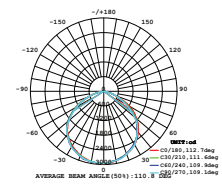

LUMINOUS INTENSITY DISTRIBUTION DIAGRAM