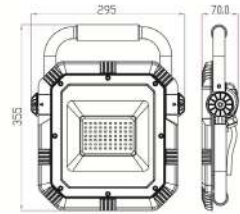

LED FLOODLIGHTS | Work Floodlight

V-TAC's heavy-duty, reliable LED work floodlight is designed with dual voltage AC:85-265V and comes with a 3-meter wire. Includes a EU/BS plug for optional direct connections. With an adjustable stand and carry handle, our work light is ideally suited for garages, workshops, basements, car repair shops and more.

- Input AC:85-265V,50Hz
- CRI >80
- PF >0.9
- 30,000-hour lifespan
- 100° Beam Angle
- Material: Die-cast Aluminium
- 3 Meter wire length
- IP44

WIDE VOLTAGE
85V- 265V

3
METER
WIRE

LINKABLE

Model	SKU	Watts	Lumen	Plug	Box Qty
<u>VT-51</u>	945 | 4000K DAY WHITE 946 | 6400K WHITE	50w	4000	EU Plug	8 pcs
<u>VT-51-BS</u>	20065 | 6400K WHITE	50w	4000	BS Plug	8 pcs