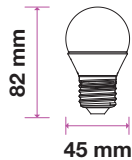

Model	SKU	Watts	EQUIV.W	Lumen	Box Qty
VT-2176	7362 - 2700K WARM WHITE	5.5w	40w	470	60
	7363 - 4000K DAY WHITE				
	7364 - 6400K WHITE				
VT-2176-N	217362 - 3000K WARM WHITE 217363 - 4000K DAY WHITE	4.5W	40w	470	180