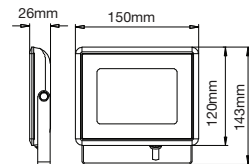

Model	SKU	Watts	Lumen	Box Qty
VT-4021W	5949 - 3000K WARM WHITE	20w	1700	20
	5950 - 4000K DAY WHITE			
	5951 - 6500K WHITE			
VT-4021W-N	215949 - 3000K WARM WHITE	20w	1620	20
	215950 - 4000K DAY WHITE			
	215951 - 6500K WHITE