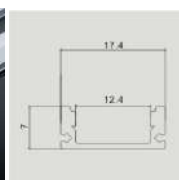

Mounting Kit

Model	SKU	Dimension	Color	Box Qty
VT-8113-M	3355	2000×17.4×7mm	Silver	180
VT-8113-W	3365	2000×17.4×7mm	White	180