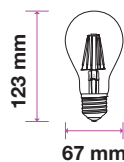

Model	SKU	Watts	EQUIV.W	Lumen	Box Qty
VT-2023	7154 - 6400K WHITE	10w	75w	1055	50