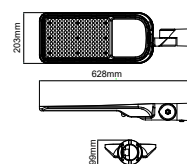

Model	SKU	Watts	Lumen	Box Qty
<u>VT-169ST</u>	20428 | 4000K DAY WHITE 20429 | 6500K WHITE	150w	16500	pcs