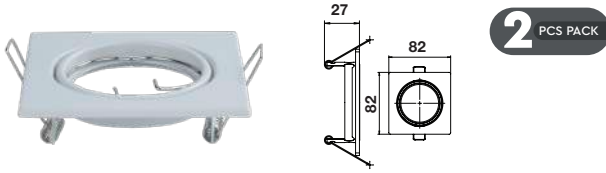

Fitting-Round-GU10-2Pc Pack

Model No:	<u>VT-817-W-SQ</u>	Color:	White
SKU:	8941	Dimension:	82×82×27mm
Base:	GU10	Cutting Size:	70×70mm
Material:	Ferrum	Box Qty:	100