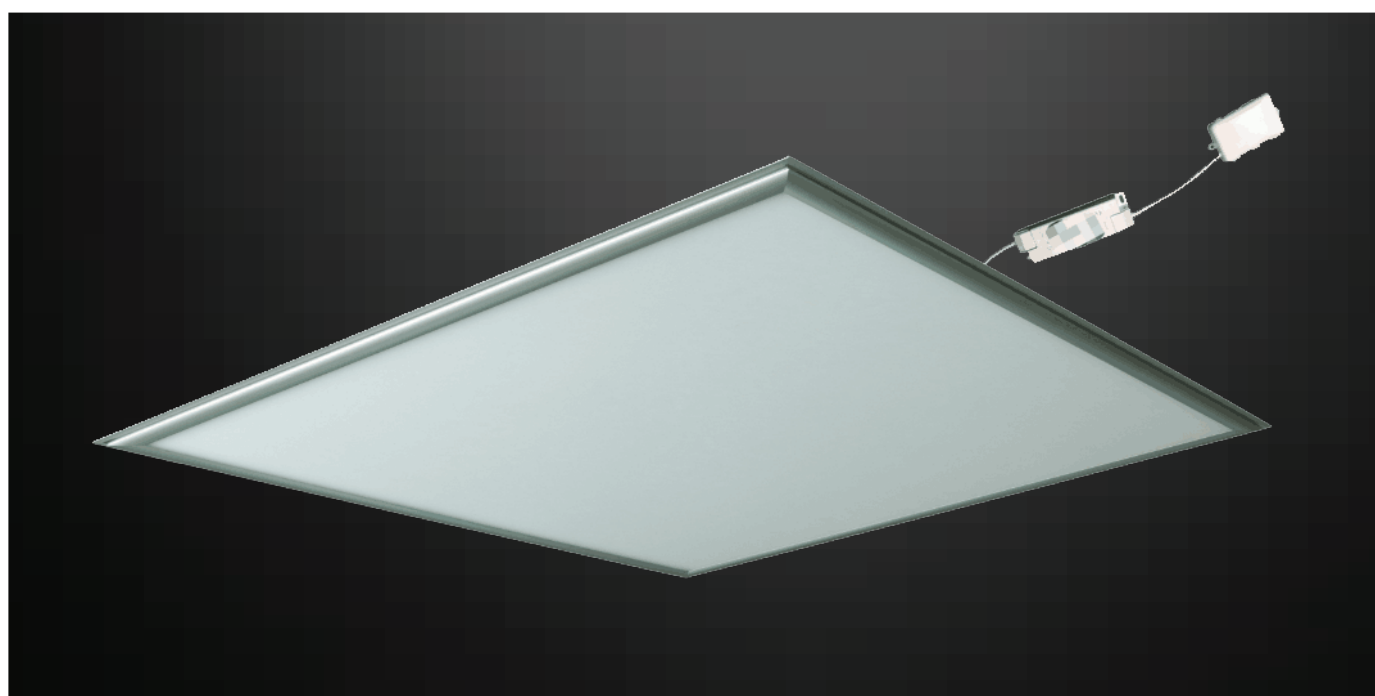

LED PANELS | PRO 60×60

Our LED panels are made with high-quality PMMA diffusers which prevents them from turning yellow over time and makes it emit strong and evenly distributed light. Also available in the TP(a)-rated panel to meet fire safety standards. All our LED panels have quick connectors that will save installation time and costs.

- IP20 Rating.
- SMD-Samsung Chip
- 5 Years Warranty
- AC:200-240V, 50/60Hz
- Body Type: Aluminium + PMMA + PP
- 110° Beam Angle
- CRI >80
- PF>0.9
- 50,000-hour lifespan
- On/Off Cycle >25000

	Model	SKU	Watts	Lumen	Box Qty
PMMA Diffuser	<u>VT-629-N</u>	21200471 | 4000K DAY WHITE	26w	3480	6 pcs
PMMA Diffuser	<u>VT-629</u>	20047 | 4000K DAY WHITE 20048 | 6400K WHITE	29w	3480	6 pcs
PMMA Diffuser	<u>VT-645-N</u>	2163300 | 4000K DAY WHITE 2163411 | 6400K WHITE	40w	4950	6 pcs
PMMA Diffuser	<u>VT-645</u>	632 | 3000K WARM WHITE 633 | 4000K DAY WHITE 634 | 6400K WHITE	45w	3600	6 pcs
UGR<19	<u>VT-649</u>	20119 | 4000K DAY WHITE	45w	3600	6 pcs