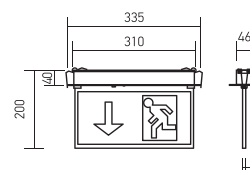

LED EMERGENCY LIGHTS

LED Exit Light – Surface

- IP20
- PC body
- 3 Stickers
- 16 SMD LEDs
- AC:220–240V,50/60Hz
- Wall/Ceiling Installation
- Ni-Cd 3.6V,900mAh Battery
- 12-hour Charging Time
- Green Light Indicator Test Button
- 3 Way Legend Available
- Mode Of Operation Maintained
- >3-hour Emergency Operation Time
- 24 Meters Viewing Distance From Both Sides

Model	SKU	Watts	Lumen	Box Qty
<u>VT-519-S-12</u>	836 – 6000K WHITE	2w	140lm	10

LED EMERGENCY LIGHTS

LED Exit Light-Recessed

- IP20
- PC body
- 3 Stickers
- 16 SMD LEDs
- AC:220–240V,50/60Hz
- Recessed/Ceiling Installation
- Ni-Cd 3.6V,900mAh Battery
- 12-hour Charging Time
- Green Light Indicator Test Button
- 3 Way Legend Available
- Mode Of Operation Maintained
- >3-hour Emergency Operation Time
- 24 Meters Viewing Distance From Both Sides

Model	SKU	Watts	Lumen	Box Qty
<u>VT-522-S-12</u>	835 – 6000K WHITE	2w	140lm	10