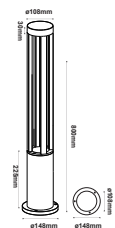

LED Outdoor Bollard Lamp

- AC:100-240V,50/60Hz
- PF: >0.5
- CRI: >80
- 72° Beam Angle
- IP Rating:IP65
- Body Type: Aluminium

Model	SKU	Color	Watts	Lumen	Box Qty
VT-820-W	8325 - 3000K WARM WHITE	White	10W	450	4
	8326 - 4000K DAY WHITE				
	8327 - 6400K WHITE				
VT-820-G	8328 - 3000K WARM WHITE	Grey	10W	450	4
	8329 - 4000K DAY WHITE				
	8330 - 6400K WHITE				
VT-820-B	8331 - 3000K WARM WHITE	Black	10W	450	4
	8332 - 4000K DAY WHITE				
	8333 - 6400K WHITE				

LED Wall Lights

- AC:100-240V,50/60Hz
- PF: >0.5
- CRI: >80
- 140° Beam Angle
- IP Rating:IP65
- Body Type: PC