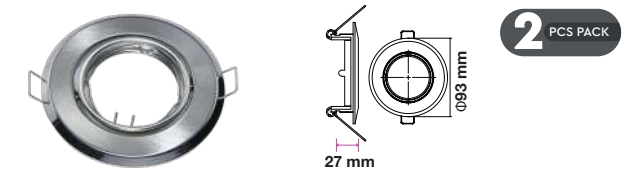

Fitting-Round-GU10-2Pc Pack

Model No:	<u>VT-817-SN-RD</u>	Color:	Satin Nickel
SKU:	8939	Dimension:	Ø93×27mm
Base:	GU10	Cutting Size:	Ø70mm
Material:	Ferrum	Box Qty:	100