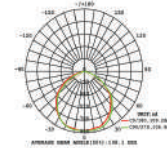

V-TAC®
INNOVATIVE LED LIGHTING

E Series-White Body

- AC:220-240V,50Hz
- PF: >0.9
- CRI: >70
- 110° Beam Angle

Model	SKU	Watts	Lumen	Box Qty
VT-4011W	5943 - 3000K WARM WHITE	10w	850	40
	5944 - 4000K DAY WHITE			
	5945 - 6500K WHITE			

E Series-White Body

- AC:220-240V,50/60Hz
- PF: >0.9
- CRI: >70
- 110° Beam Angle

Model	SKU	Watts	Lumen	Box Qty
VT-4021W	5949 - 3000K WARM WHITE	20w	1700	20
	5950 - 4000K DAY WHITE			
	5951 - 6500K WHITE			
VT-4021W-N	215949 - 3000K WARM WHITE	20w	1620	20
	215950 - 4000K DAY WHITE			
	215951 - 6500K WHITE			

E Series-White Body

- AC:220-240V,50Hz
- PF: >0.9
- CRI: >70
- 110° Beam Angle

Model	SKU	Watts	Lumen	Box Qty
VT-4031W	5955 - 3000K WARM WHITE	30w	2550	20
	5956 - 4000K DAY WHITE			
	5957 - 6500K WHITE			
VT-4031W-N	215955 - 3000K WARM WHITE	30w	2510	20
	215956 - 4000K DAY WHITE			
	215957 - 6500K WHITE			

E Series-White Body

- AC:220-240V,50/60Hz
- PF: >0.9
- CRI: >70
- 110° Beam Angle

Model	SKU	Watts	Lumen	Box Qty
VT-4051W	5961 - 3000K WARM WHITE	50w	4250	10
	5962 - 4000K DAY WHITE			
	5963 - 6500K WHITE			
VT-4051W-N	215961 - 3000K WARM WHITE	50w	4300	10
	215962 - 4000K DAY WHITE			
	215963 - 6500K WHITE