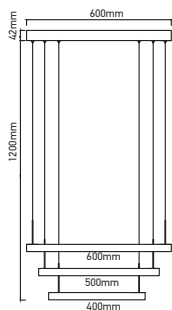

Model	SKU	Watts	Lumen	Dimension	Box Qty
VT-82-3-W	3989 - 3000K WARM WHITE	92w	6500	600/500/400mm	1