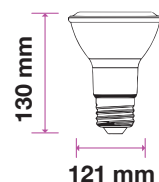

Model	SKU	Watts	EQUIV.W	Lumen	Box Qty
<u>VT-238</u>	150 | 3000K WARM WHITE	14w	120w	1100	30
	151 | 4000K DAY WHITE				
	152 | 6400K WHITE				
<u>VT-238-N</u>	21151 | 4000K DAY WHITE	12.8W	105w	925	30