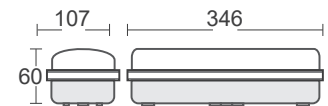

LED EMERGENCY LIGHTS

LED Exit Light – Bulkhead

- IP20
- ABS+PC body
- 20 SMD LEDs
- AC:220-240V,50/60Hz
- Ni-Cd 4.8V, 900mAh Battery
- 12-hour Charging Time
- Green Indicator Light
- Mode Of Operation Maintained/Non Maintained
- >3-hour Emergency Operation Time

**3 YEAR
WARRANTY**

**12 HOURS
CHARGING TIME**

Model	SKU	Watts	Lumen	Box Qty
<u>VT-511-S</u>	899 – 6000K WHITE	3.8w	110lm	10

LED EMERGENCY LIGHTS

LED Exit Light – Bulkhead

- IP65
- PC body
- 3 Stickers
- 30 SMD LEDs
- AC:220-240V,50/60Hz
- Wall Installation
- Ni-Cd 4.8V,900mAh Battery
- 12-hour Charging Time
- Green Light Indicator Test Button
- 3 Way Legend Available
- Mode Of Operation Maintained
- >3-hour Emergency Operation Time
- 22 Meters Viewing Distance From Both Sides

**3 YEAR
WARRANTY**

**12 HOURS
CHARGING TIME**

**IP65
RATING**

Model	SKU	Watts	Lumen	Box Qty
<u>VT-524-S-12</u>	838 – 6000K WHITE	4w	190lm	12