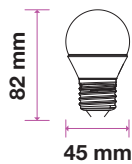

Model	SKU	Watts	EQUIV.W	Lumen	Box Qty
VT-2166	7360 - 2700K WARM WHITE	5.5w	40w	470	50