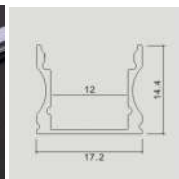

Mounting Kit

Model	SKU	Dimension	Color	Box Qty
VT-8110-M	3354	2000×17.2×15.5mm	Silver	120
VT-8110-W	3366	2000×17.2×15.5mm	White	120