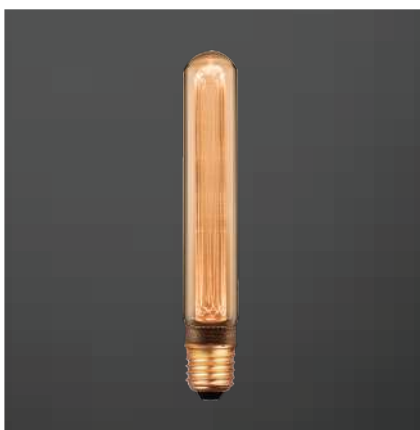

Amber Cover -Filament-T30-E27

- E27 Base
- T30 Shape
- AC:220-240V, 50Hz
- 300° Beam Angle
- PF: >0.5
- CRI: >80

Model	SKU	Watts	EQUIV.W	Lumen	Box Qty
<u>VT-2162</u>	7473 - 1800K WARM WHITE	2w	9w	65	100
<u>VT-2162-N</u>	217473 - 1800K WARM WHITE	2w	9w	65	100