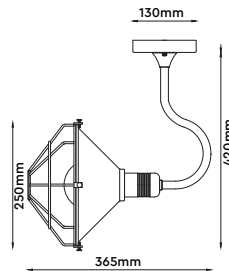

Wall Lamp

Model:	VT-720B
SKU:	8972
IP Rating:	IP65
Holder Type:	E27
Max Watts:	60W
Box Qty:	4Pc
Lampshade:	Black ø250mm (Galvanized Iron)
Bulb Holder:	Brushed Brown Bronze (Aluminium)
Cable:	Black (H05RN-F-3×0.75mm²)
Wall Lamp Arm:	Black ø14mm (Galvanized Iron)
Wall Mount:	Black ø130mm (Galvanized Iron)
L/S Wire Guard:	Black ø256mm (Galvanized Iron)