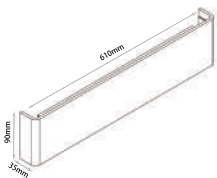

LED Wall Lights

- AC:220-240V,50/60Hz
- PF: >0.5
- CRI: >80
- 150° Beam Angle
- IP Rating:IP20
- Body Type: Aluminium

Model	SKU	Color	Watts	Lumen	Box Qty
<u>VT-821-W</u>	8535 - 3000K WARM WHITE	White	20W	2000	20
	8536 - 4000K DAY WHITE				
<u>VT-821-W-N</u>	218535 - 3000K WARM WHITE	White	17w	2470	20
	218536 - 4000K DAY WHITE				

LED Wall Light With Switch

- AC:220-240V,50/60Hz
- PF: >0.5
- CRI: >80
- 100° Beam Angle
- IP Rating:IP20
- Body Type: Plastic+Metal