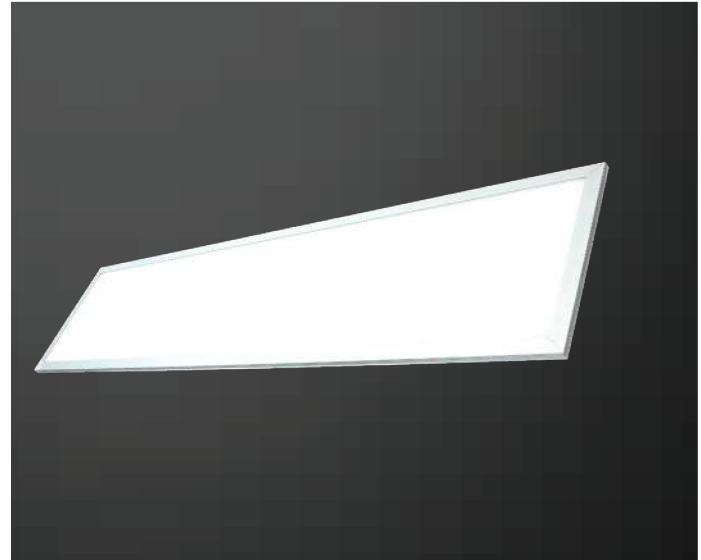

V-TAC®
INNOVATIVE LED LIGHTING

LED BIG PANELS

Big Panels-120×30

- AC:200-240V,50/60Hz
- PF: >0.9
- CRI: >80
- 120° Beam Angle
- On/Off: >10000
- Life span:20,000-hour
- Body Type: Aluminium+PMMA+PP
- Dimension :1195×295×14mm

Model	SKU	Watts	Lumen	Size	Box Qty
VT-12030	60696 - 3000K WARM WHITE 60266 - 4000K DAY WHITE 60276 - 6400K WHITE	45w 6 pcs pack	3600	1195×295×14mm	6

LED BIG PANELS

Big Panels-High Lumen-120×60

- AC:200-240V,50/60Hz
- PF: >0.9
- CRI: >80
- 120° Beam Angle
- On/Off:
- Life span:20,000-hour
- Body Type: Aluminium+PMMA+PS
- Dimension :1195×595×14mm

120
lm/W