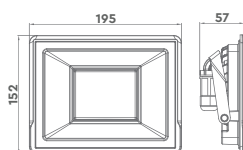

Model	SKU	Watts	Lumen	Box Qty
<u>VT-158</u>	20313 | 3000K WARM WHITE 20314 | 4000K DAY WHITE 20315 | 6500K WHITE	50w	4000	10 pcs