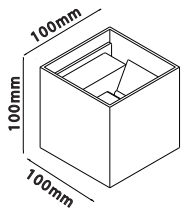

LED Up-Down Wall Lights

- AC:220-240V,50/60Hz
- PF: >0.45
- CRI: >80
- Adjustable 5°-120° Beam Angle
- IP Rating:IP65
- Body Type: Aluminium

Model	SKU	Color	Watts	Lumen	Box Qty
VT-759-12-W	8527 - 3000K WARM WHITE 8528 - 4000K DAY WHITE	White	12W	1100	20
VT-759-12-W-N	218527 - 3000K WARM WHITE 218528 - 4000K DAY WHITE	White	11w	1360	20
VT-759-12-B	8529 - 3000K WARM WHITE 8530 - 4000K DAY WHITE	Black	12W	1100	20
VT-759-12-B-N	218529 - 3000K WARM WHITE 218530 - 4000K DAY WHITE	Black	11w	1360	20
VT-759-12-G	8531 - 3000K WARM WHITE 8532 - 4000K DAY WHITE	Grey	12W	1100	20
VT-759-12-G-N	218531 - 3000K WARM WHITE 218532 - 4000K DAY WHITE	Grey	11w	1360	20

LED Up-Down Wall Lights

- AC:220-240V,50/60Hz
- PF: >0.45
- CRI: >80
- Adjustable 5°-120° Beam Angle
- IP Rating:IP65
- Body Type: Aluminium