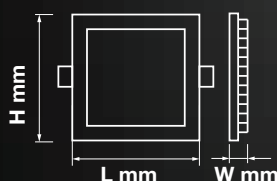

LED MINI PANELS | Twin LED-Square

- AC:85-265V,50/60Hz
- PF: >0.9
- CRI: >80
- 120° Beam Angle
- Life span:20,000-hour
- Body Type: Aluminium

Model	SKU	Watts	Lumen	Size	Cutting Size	Box Qty
VT-809SQ	4922 - 3000K WARM WHITE	8w Square	800	142×142×40mm	N/A	20
	4923 - 4000K DAY WHITE					
	4924 - 6400K WHITE					
VT-1509SQ	4925 - 3000K WARM WHITE	15w Square	1500	192×192×40mm	N/A	20
	4926 - 4000K DAY WHITE					
	4927 - 6400K WHITE					
VT-2209SQ	4928 - 3000K WARM WHITE	22w Square	2200	240×240×40mm	N/A	20
	4929 - 4000K DAY WHITE					
	4930 - 6400K WHITE					

LED MINI PANELS | Twin LED-Round

- AC:85-265V,50/60Hz
- PF: >0.9
- CRI: >80
- 120° Beam Angle
- Life span:20,000-hour
- Body Type: Aluminium