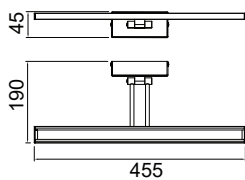

Model	SKU	Watts	Lumen	Box Qty
<u>VT-7009CH</u>	3900 - 4000K DAY WHITE	8w	600	11
<u>VT-7009CH-N</u>	213984 - 3000K WARM WHITE 213900 - 4000K DAY WHITE	9w	3000K-380 4000K-420	11

Mirror Light Picture Lamp Golden

- AC:220-240V,50Hz
- CRI: >80
- 120° Beam Angle
- IP Rating:IP20
- Body Type: Stainless Steel+Aluminium+PMMA

Built In **LED**