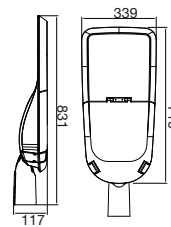

Model	SKU	Watts	Lumen	Box Qty
<u>VT-160ST</u>	543 | 4000K DAY WHITE	160w	20800	1 pcs