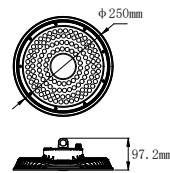

NEW

Model	SKU	Watts	Lumen	Box Qty
<u>VT-9-116S</u>	20319 | 4000K DAY WHITE 20320 | 6500K WHITE	100w	11500	4 pcs

NEW