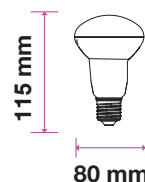

Model	SKU	Watts	EQUIV.W	Lumen	Box Qty
VT-280	135 | 3000K WARM WHITE	10w	75w	800	200
	136 | 4000K DAY WHITE				
	137 | 6400K WHITE				
VT-280-N	21135 | 3000K WARM WHITE	11W	75w	1055	100