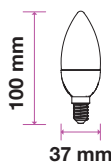

Model	SKU	Watts	EQUIV.W	Lumen	Box Qty
VT-1818	4216 - 2700K WARM WHITE	4w	30w	320	200
	4166 - 4000K DAY WHITE				
	4122 - 6400K WHITE				
VT-1818-N	214216 - 3000K WARM WHITE	3.7W	25w	320	200
	214166 - 4000K DAY WHITE				
	214122 - 6500K WHITE