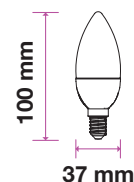

Model	SKU	Watts	EQUIV.W	Lumen	Box Qty
VT-293D	20045 | 3000K WARM WHITE	5.5w	40w	470	200
	20186 | 4000K DAY WHITE				
	20187 | 6400K WHITE				
VT-293D-N	2120186 | 4000K DAY WHITE 2120187 | 6500K WHITE	5.5W	40w	470	200