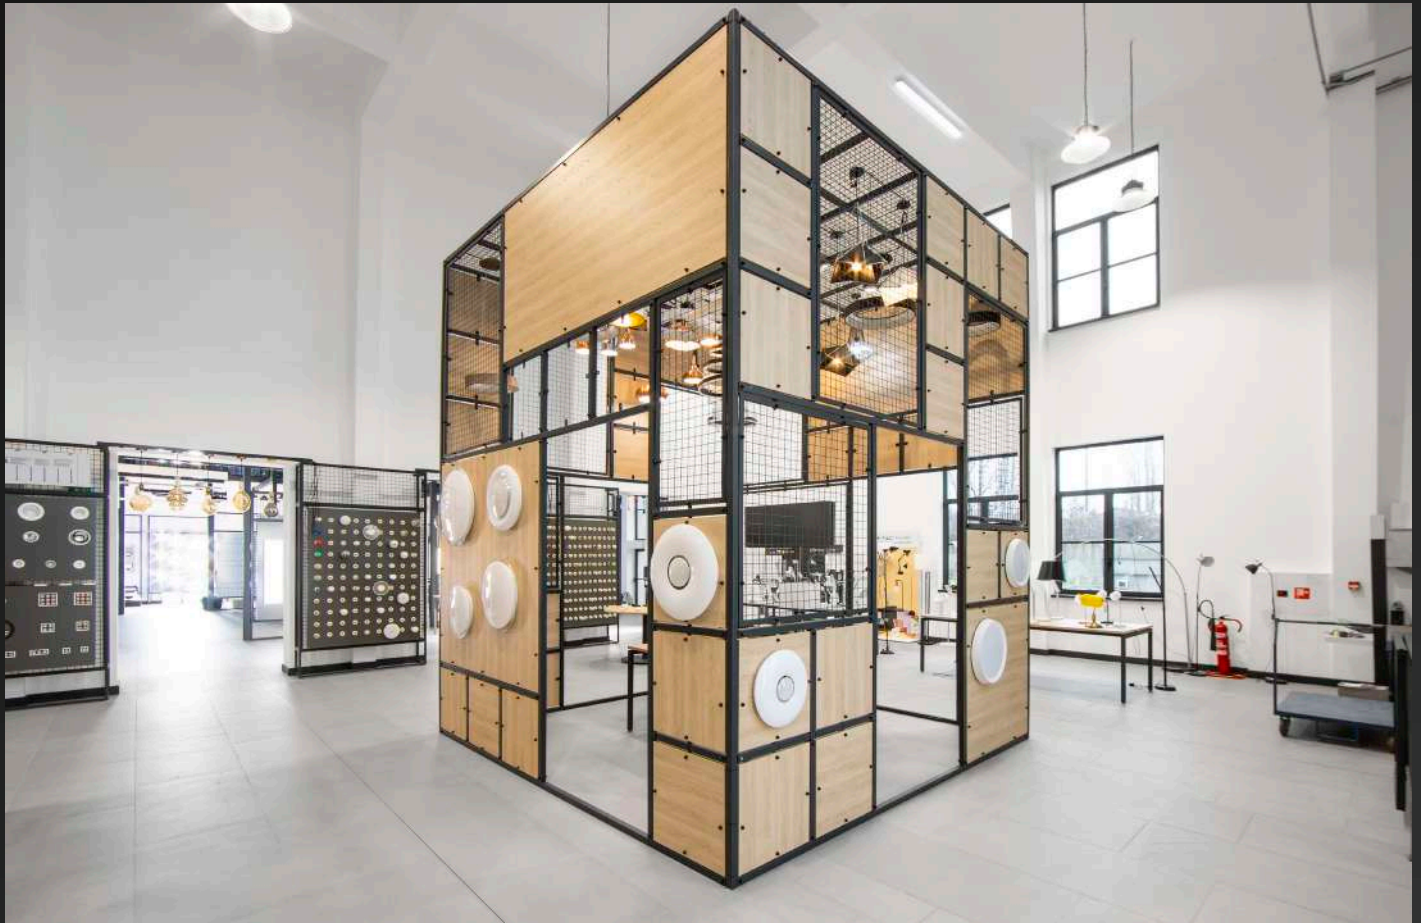

Download Our Retail Catalogue:
[HTTPS://TINYURL.COM/VTAC-DIGITAL](https://tinyurl.com/vtac-digital)

In 2020, we finished the upgrade and expansion of our Warehouse in Bulgaria with the Warehouse Management System (WMS) which allowed us to accommodate more stock, thereby enabling us to maintain fulfillment of orders despite logistic challenges due to Brexit and the global pandemic. Along with this development, both the PRO Series & Evolution Series have been growing and will continue to improve in the years ahead to offer the best lighting solutions in residential, commercial, and industrial projects.