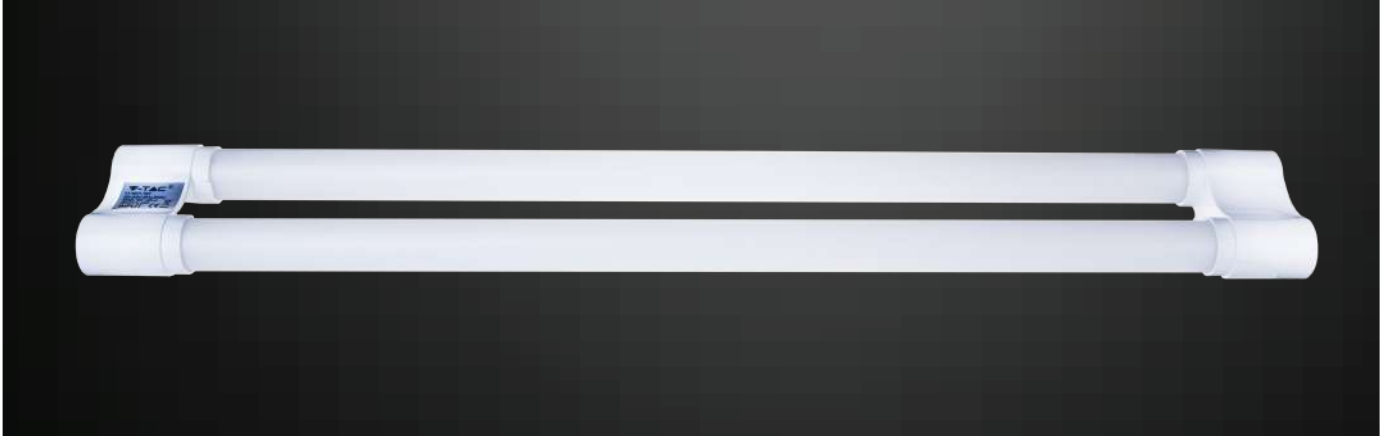

Model	SKU	Watts	Lumen	Box Qty
<u>VT-1228-S</u>	6325	18w	1530	25

LED TUBES | Double T8 Nano Plastic Tube

- AC:200-240V,50Hz
- PF: >0.9
- CRI: >80
- 160° Beam Angle
- On/Off: >15,000
- Life span:20,000-hour
- Body Type: Nano Plastic
- Dimension :18.5×549mm