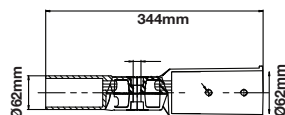

Model	SKU
<u>VT-795</u>	3624

Compatible with 100W, 120W and 150W models, this adapter allows the angle of the streetlight to be adjusted as per client's requirements.