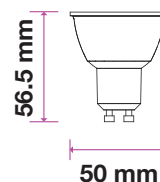

Model	SKU	Watts	EQUIV.W	Lumen	Box Qty
VT-2335	2837 3000K WARM WHITE	5w	75	800	200
	2838 4000K DAY WHITE				
	2839 6400K WHITE				

LED SPOTLIGHTS 110° Beam Angle

Achieve beautiful directional lighting with a broader glow in any room with our improved range of GU10 spotlights with 30,000-hr lamp life and 110° beam angle.