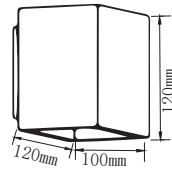

Concrete Wall Fitting

Model No:	<u>VT-892D</u>	Color:	Dark Grey
SKU:	8692	Dimension:	120×100×120mm
Base:	G9	Cutting Size:	N/A
Material:	Concrete	Box Qty:	12