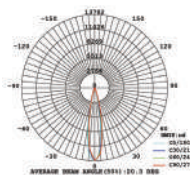

Model	SKU	Watts	Lumen	Box Qty
<u>VT-4635W</u>	1294 - 6400K WHITE	30w	2700	20