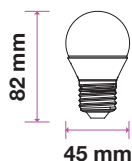

Model	SKU	Watts	EQUIV.W	Lumen	Box Qty
VT-2256	2730 - 2700K WARM WHITE	5.5w	40w	470	30
	2731 - 4000K DAY WHITE				
	2732 - 6400K WHITE				
VT-2256-N	212730 - 3000K WARM WHITE	4.5W	40w	470	180