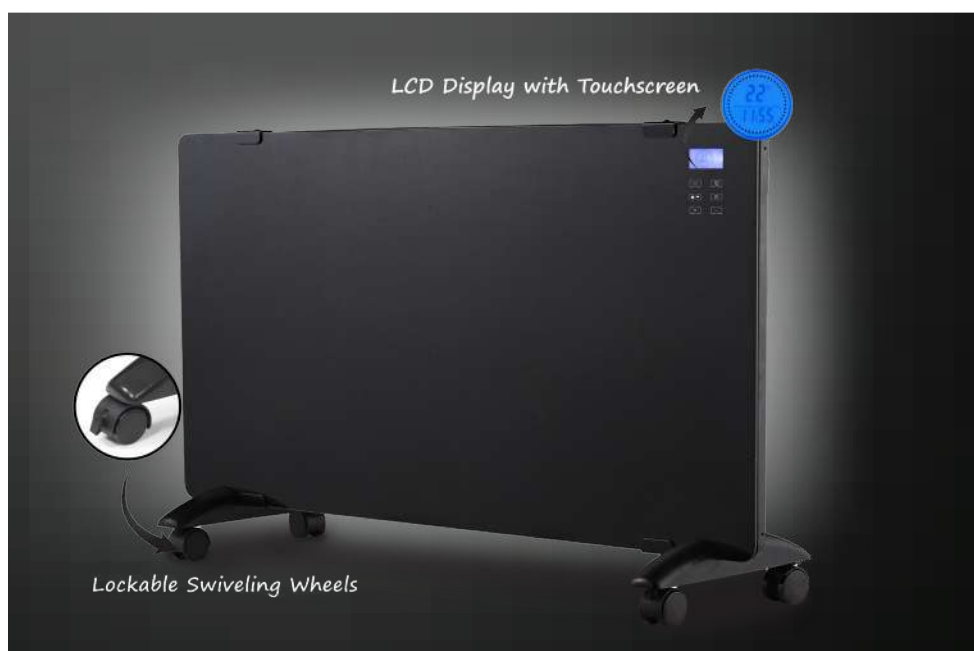

- Touchscreen control panel.
- LCD Display.
- With Infrared Remote.
- Feet with lockable swiveling wheels.
- Timer from 1 to 24 hours to turn on/off as per desired time.
- Aluminium heating element.
- Self-resetting thermostat and thermal fuse.
- Noiseless heating.
- Temperature Setting from 15°-35°.
- Tempered glass panel.
- Splash water protected (IP24)
- Cable length: 1.5M
- Input: AC220-240V, 50/60 Hz
- Plug Type: EU Plug