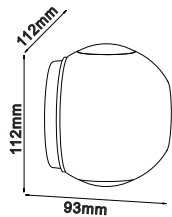

LED Up-Down Wall Lights

- AC:220-240V,50/60Hz
- PF: >0.5
- CRI: >80
- Up-Down 90° Beam Angle
- IP Rating:IP65
- Body Type: Aluminium

Model	SKU	Color	Watts	Lumen	Box Qty
<u>VT-836-W</u>	8301 - 3000K WARM WHITE 8302 - 4000K DAY WHITE	White	6W	660	20
<u>VT-836-W-N</u>	218301 - 3000K WARM WHITE 218302 - 4000K DAY WHITE	White	6w	3000K - 450 4000K - 476	20
<u>VT-836-B</u>	8303 - 3000K WARM WHITE 8304 - 4000K DAY WHITE	Black	6W	660	20
<u>VT-836-G</u>	8305 - 3000K WARM WHITE 8306 - 4000K DAY WHITE	Grey	6W	660	20
<u>VT-836-G-N</u>	218305 - 3000K WARM WHITE 218306 - 4000K DAY WHITE	Grey	6w	3000K - 450 4000K - 476	20

LED Ceiling-Blade Lights

- AC:220-240V,50/60Hz
- PF: >0.5
- CRI: >80
- 360° Beam Angle
- IP Rating:IP65
- Body Type: Aluminium