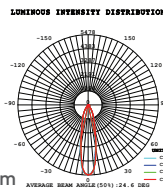

Model	SKU	Watts	Lumen	Box Qty
<u>VT-4545</u>	1238 - 5000K WHITE	45w	2300	8