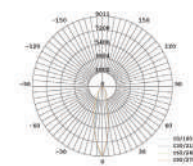

Model	SKU	Watts	Lumen	Box Qty
<u>VT-4537</u>	1338 - 3000K WARM WHITE 1340 - 6000K WHITE	35w	2850	10