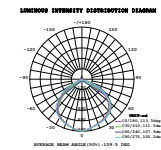

Model	SKU	Watts	Lumen	Box Qty
VT-20-B	439 | 3000K WARM WHITE	20w	1600	20 pcs
	440 | 4000K DAY WHITE			
	441 | 6400K WHITE