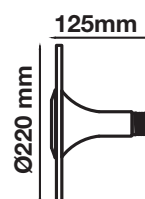

Model	SKU	Watts	EQUIV.W	Lumen	Box Qty
VT-2318	2784 | 3000K WARM WHITE	18w	90w	1200	18
	2785 | 4000K DAY WHITE				
	2786 | 6400K WHITE