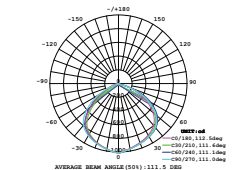

LUMINOUS INTENSITY DISTRIBUTION DIAGRAM

Model	SKU	Watts	Lumen	Box Qty
VT-30-S-B	460 | 3000K WARM WHITE	30w	2400	20 pcs
	461 | 4000K DAY WHITE			
	462 | 6400K WHITE