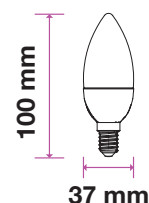

Model	SKU	Watts	EQUIV.W	Lumen	Box Qty
VT-294D	859 | 3000K WARM WHITE	5.5w	40w	470	200