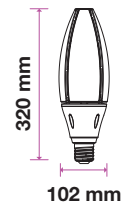

Model	SKU	Watts	EQUIV.W	Lumen	Box Qty
VT-260	186 | 3000K WARM WHITE	60w		5400	20
	187 | 4000K DAY WHITE				
	188 | 6400K WHITE