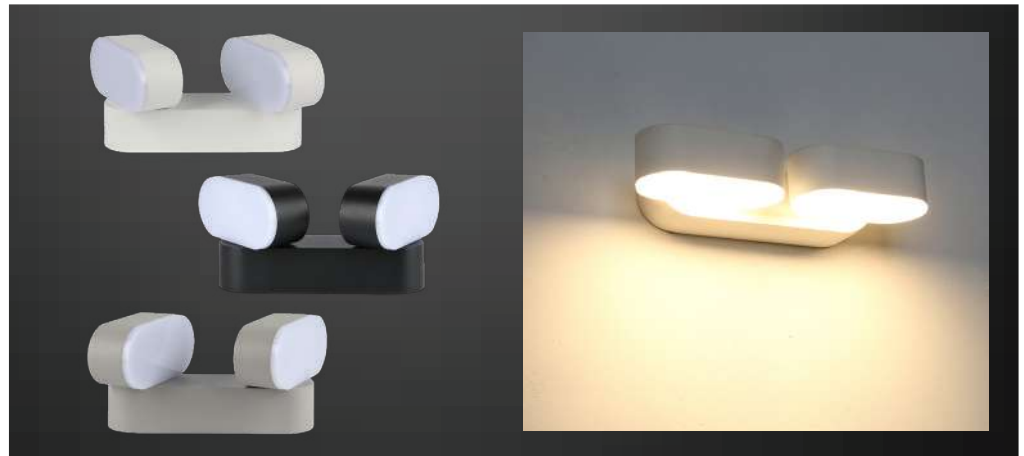

LED Double Head Rotatable Wall Lights

- AC:110-240V,50/60Hz
- PF: >0.5
- CRI: >80
- 350° Beam Angle
- IP Rating:IP65
- Body Type: Aluminium

Model	SKU	Color	Watts	Lumen	Box Qty
VT-814-W	8292 - 3000K WARM WHITE	White	12W	1320	20
VT-814-W-N	218292 - 3000K WARM WHITE	White	12w	1444	20
VT-814-B	8293 - 3000K WARM WHITE	Black	12W	1320	20
VT-814-G	8294 - 3000K WARM WHITE	Grey	12W	1320	20

LED Up-Down Wall Lights

- AC:220-240V,50/60Hz
- PF: >0.45
- CRI: >80
- Adjustable 5°-120° Beam Angle
- IP Rating:IP65
- Body Type: Aluminium