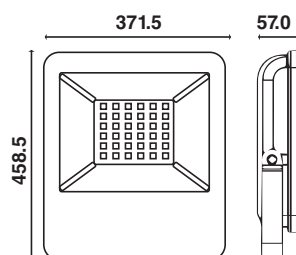

① METER WIRE

Model	SKU	Watts	Lumen	Box Qty
<u>VT-49161</u>	5920 | 4000K DAY WHITE 5921 | 6400K WHITE	100w	16000lm	4 pcs