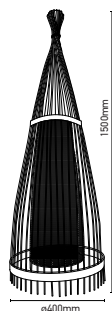

Rattan Floor Lamp

Model: VT-4150
SKU: 40561
Material: Rattan Finish
Dimension: Ø400xH1500mm
Box Qty: 1

Wooden Pendant

Model: VT-3350
SKU: 40511
Material: Wooden
Dimension: Ø350xH310mm
Box Qty: 4

Rattan Floor Lamp