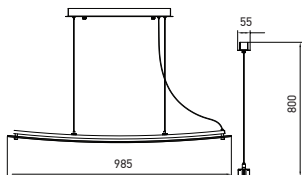

Model	SKU	Watts	Lumen	Box Qty
<u>VT-7020</u>	3898 - 4000K DAY WHITE	18w	1350	6

Designer Sleek Pendant Chrome

- AC:220-240V,50Hz
- CRI: >80
- 120° Beam Angle
- IP Rating:IP20
- Body Type: Stainless Steel+Metal+PMMA

Built In **LED**