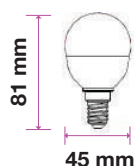

Model	SKU	Watts	EQUIV.W	Lumen	Box Qty
VT-2146	7355 - 2700K WARM WHITE	5.5w	40w	470	50
	7356 - 4000K DAY WHITE