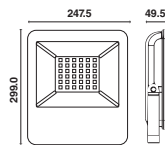

Model	SKU	Watts	Useful lumens	Box Qty
<u>VT-132</u>	20406 | 4000K DAY WHITE 20407 | 6500K WHITE	100w	13700	4 pcs