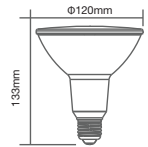

Model	SKU	Watts	EQUIV.W	Lumen	Box Qty
VT-1125-G	4418 - GREEN	15w	100w	1200	40
	4419 - RED				
	4420 - BLUE