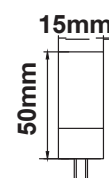

**5 YEAR
WARRANTY**