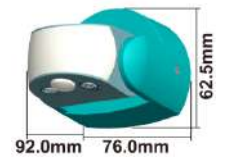

Infrared Sensor-IP65

VT-8093-W

SKU: 6611

IP65
RATING

Sensor Type: Infrared
Colour: White
Body Type: PC
IP Rating: IP65
Detection Range: 180°/360°
Detection Distance: Max.12m (<24°C)

Ambient Light: <3-2000LUX (adjustable)
Voltage: AC:220-240V,50/60Hz
Dimension: 76×92×62.5mm
Time Delay: 10sec±3sec to 15min±2min(adjustable)
Box Qty: 50
Rated Load: Max. 600W (LED)