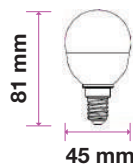

Model	SKU	Watts	EQUIV.W	Lumen	Box Qty
VT-2266	2733 - 2700K WARM WHITE	5.5w	40w	470	30
	2734 - 4000K DAY WHITE				
	2735 - 6400K WHITE				
VT-2266-N	212733 - 3000K WARM WHITE 212734 - 4000K DAY WHITE	4.5W	40w	470	180

LED BULBS

LED Thermoplastic Bulbs

Our extensive range of classic, thermoplastic GLS bulbs are efficient replacements for traditional incandescent light fittings in both indoor and outdoor locations.

- Includes standard base variations (E27 and B22)
- Varying watts and sizes (A60, A65, and A80) available
- Available in blister packs and 3/6pc multipacks