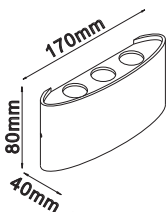

V-TAC®
INNOVATIVE LED LIGHTING

LED Up-Down Wall Lights

- AC:220-240V,50Hz
- PF: >0.45
- CRI: >80
- 120° Beam Angle
- IP Rating:IP54
- Body Type: Aluminium

Model	SKU	Color	Watts	Lumen	Box Qty
VT-815-B	8684 - 4000K DAY WHITE	Black	10W	800	20
VT-815-B-N	218684 - 4000K DAY WHITE	Black	10w	1280	20
VT-815-W	8683 - 4000K DAY WHITE	White	10W	800	20
VT-815-W-N	218683 - 4000K DAY WHITE	White	10w	1280	20

LED Up-Down Wall Lights

- AC:220-240V,50Hz
- PF: >0.6
- CRI: >80
- Up150° / Down150° Beam Angle
- IP Rating:IP54
- Body Type: Aluminium

Model	SKU	Color	Watts	Lumen	Box Qty
VT-846-B	8615 - 3000K WARM WHITE 8616 - 4000K DAY WHITE	Black	6W	540	20
VT-846-B-N	218615 - 3000K WARM WHITE	Black	6w	630	20
VT-846-W	8613 - 3000K WARM WHITE 8614 - 4000K DAY WHITE	White	6W	540	20
VT-846-W-N	218613 - 3000K WARM WHITE 218614 - 4000K DAY WHITE	White	5w	630	20