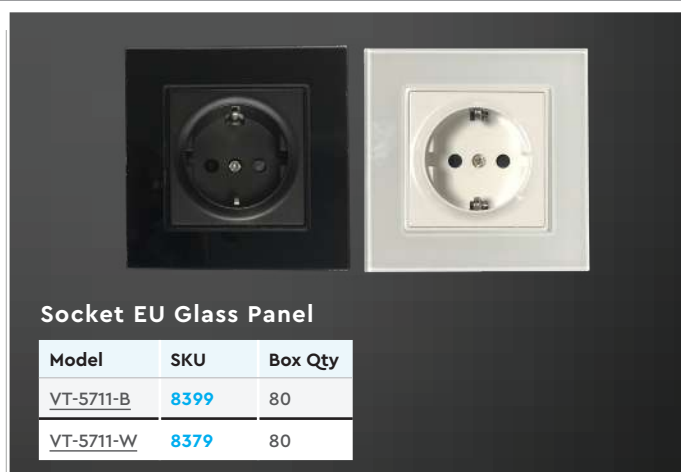

Socket EU Glass Panel

Model	SKU	Box Qty
VT-5711-B	8399	80
VT-5711-W	8379	80

Input Power: AC:200-250V,50Hz
Switch Lifetime: >100,000 times
Body Type: PC+Glass Finish