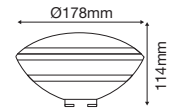

V-TAC®
INNOVATIVE LED LIGHTING

Pool Lights-PAR56

- AC/DC:12V,50Hz
- PF:
- CRI: >80
- 120° Beam Angle
- Body Type: Glass
- Cutting Size: NA

Model	SKU	Watts	Lumen	Box Qty
VT-1258	7556 - 3000K WARM WHITE	8w	800	12
	7557 - BLUE			
	7555 - 6400K WHITE			
VT-1262	7560 - 3000K WARM WHITE	12w	1200	12
	7561 - BLUE			
	7559 - 6500K WHITE			

Pool Lights-PAR56-RGB

- AC/DC:12V,50Hz
- PF:
- CRI: >80
- 120° Beam Angle
- Body Type: Glass
- Cutting Size: NA

Model	SKU	Watts	Lumen	Box Qty
VT-1268	7558 - RGB	8w	800	12
VT-1263	7562 - RGB	12w	1200	12

Wall Fitting-Up-Down-GU10-Sensor

Model: VT-7632S
SKU: 5157
Material: Stainless Steel
Holder: 2XGU10
IP Rating: IP44
Dimension: 60×110×215mm
Box Qty: 12

Wall Fittings-E27

NEW

Model: VT-967
SKU: 93573
Material: PC
Holder: 2xE27
IP Rating: IP44
Dimension: 130×100×228mm
Box Qty: 10

Wall Fittings-E27

NEW

Model: VT-968
SKU: 93574
Material: PC
Holder: 2xE27
IP Rating: IP44
Dimension: 150×91×228mm
Box Qty: 10