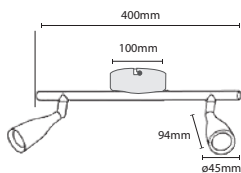

Model	SKU	Color	Watts	Lumen	Box Qty
VT-810-W	8266 - 3000K WARM WHITE	White	9W	720	12
	8268 - 4000K DAY WHITE				
VT-810-W-N	218266 - 3000K WARM WHITE	White	9W	820	12
VT-810-B	8267 - 3000K WARM WHITE	Black	9W	720	12
	8269 - 4000K DAY WHITE				
VT-810-B-N	218269 - 4000K DAY WHITE	Black	9W	840	12