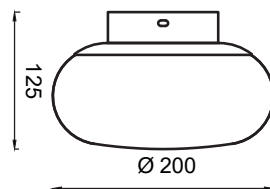

Wall Lamp TRIAC Dimmable

- AC:220-240V
- CRI: >80
- 120° Beam Angle
- IP Rating:IP20
- Body Type: PC + Iron
- Box Qty: 1

TRIAC
DIMMABLE

Model	SKU	Watts	Lumen
<u>VT-7203</u>	40041 - 3000K WARM WHITE	12w	1000