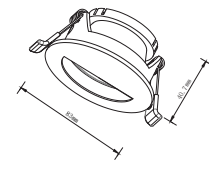

Fitting Round-GU10

Model No:	<u>VT-884-B</u>	Color:	Black+ Black Reflector
SKU:	8608	Dimension:	83×40.7mm
Base:	GU10	Cutting Size:	Ø75mm
Material:	Aluminium + PC	Box Qty:	50