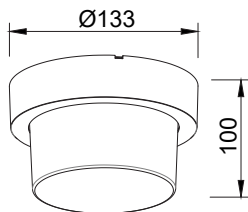

LED Wall Lights

- AC:220-240V,50/60Hz
- PF: >0.6
- CRI: >80
- 128° Beam Angle
- IP Rating:IP65
- Body Type: PC

Model	SKU	Color	Watts	Lumen	Box Qty
VT-831-RD	8611 - 3000K WARM WHITE	Round	7W	550	20
VT-831-SQ	8612 - 3000K WARM WHITE	Square	7W	550	20
VT-831-SQ-N	218612 - 3000K WARM WHITE	Square	7W	610	20

LED Wall Lights

- AC:220-240V,50/60Hz
- PF: >0.5
- CRI: >80
- 158° Beam Angle
- IP Rating:IP65
- Body Type: PC