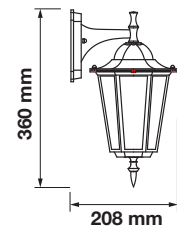

Model: [VT-750-B](#)
SKU: [7068](#)
Max.Watts: 40W
Material: Aluminium+Glass
Color: Matt Black
Holder: E27
IP Rating: IP44
Dimension: 208×360×170mm
Box Qty: 10