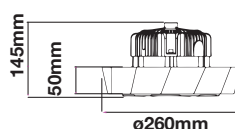

120
lm/W

Model	SKU	Watts	Lumen	Box Qty
<u>VT-9-105</u>	583 | 4000K DAY WHITE 584 | 6400K WHITE	100w	12000	1 pcs