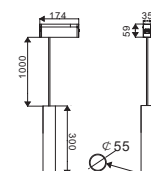

MAGNETIC SPOTLIGHT

- COB LED Type
- DC:24V
- CRI: >90
- 36° Beam Angle
- 30,000-hour Lifespan
- Aluminium Body

UGR<19

Model	SKU	Watts	Lumen	Box Qty
VT-4215	7966 | 3000K WARM WHITE 7967 | 4000K DAY WHITE	15w	900	16

MAGNETIC PENDANT LIGHT

- COB LED Type
- DC:24V
- CRI: >90
- 36° Beam Angle
- 30,000-hour Lifespan
- Aluminium Body

UGR<19

Model	SKU	Watts	Lumen	Box Qty
VT-4315	7968 | 3000K WARM WHITE 7969 | 4000K DAY WHITE	15w	1000	12