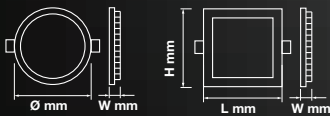

LED MINI PANELS | SG Series

- AC:85-265V,50/60Hz
- PF: >0.9
- CRI: >80
- 120° Beam Angle
- Life span:20,000-hour
- Body Type: Aluminium(PKW)

Model	SKU	Watts	Lumen	Size	Cutting Size	Box Qty
VT-1500 SQ	4826 - 3000K WARM WHITE	15w Square	1500	160×160×20mm	140×140mm	20
VT-2200 RD	4833 - 6400K WHITE	22w Round	2200	Ø240×20mm	Ø220mm	20

LED MINI PANELS | Surface Series

- AC:85-265V,50/60Hz
- PF: >0.9
- CRI: >80
- 120° Beam Angle
- Life span:20,000 Hours
- Body Type: Aluminium