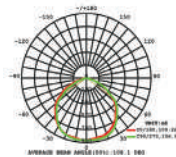

V-TAC®
INNOVATIVE LED LIGHTING

E Series-White Body

- AC:220-240V,50Hz
- PF: >0.9
- CRI: >70
- 110° Beam Angle

Model	SKU	Watts	Lumen	Box Qty
VT-4011W	5943 - 3000K WARM WHITE	10w	850	40
	5944 - 4000K DAY WHITE			
	5945 - 6500K WHITE			

E Series-White Body

- AC:220-240V,50/60Hz
- PF: >0.9
- CRI: >70
- 110° Beam Angle

Model	SKU	Watts	Lumen	Box Qty
VT-4021W	5949 - 3000K WARM WHITE	20w	1700	20
	5950 - 4000K DAY WHITE			
	5951 - 6500K WHITE			
VT-4021W-N	215949 - 3000K WARM WHITE	20w	1620	20
	215950 - 4000K DAY WHITE			
	215951 - 6500K WHITE			

E Series-White Body

- AC:220-240V,50Hz
- PF: >0.9
- CRI: >70
- 110° Beam Angle

Model	SKU	Watts	Lumen	Box Qty
VT-4031W	5955 - 3000K WARM WHITE	30w	2550	20
	5956 - 4000K DAY WHITE			
	5957 - 6500K WHITE			
VT-4031W-N	215955 - 3000K WARM WHITE	30w	2510	20
	215956 - 4000K DAY WHITE			
	215957 - 6500K WHITE			

E Series-White Body

- AC:220-240V,50/60Hz
- PF: >0.9
- CRI: >70
- 110° Beam Angle

Model	SKU	Watts	Lumen	Box Qty
VT-4051W	5961 - 3000K WARM WHITE	50w	4250	10
	5962 - 4000K DAY WHITE			
	5963 - 6500K WHITE			
VT-4051W-N	215961 - 3000K WARM WHITE	50w	4300	10
	215962 - 4000K DAY WHITE			
	215963 - 6500K WHITE