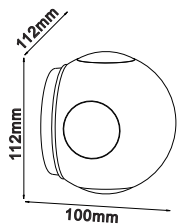

LED 4 Sides Light Wall Lights

- AC:220-240V,50/60Hz
- PF: >0.45
- CRI: >80
- 4*90° Beam Angle
- IP Rating:IP65
- Body Type: Aluminium

Model	SKU	Color	Watts	Lumen	Box Qty
VT-834-W	8551 - 3000K WARM WHITE 8552 - 4000K DAY WHITE	White	4W	440	20
VT-834-B	8553 - 3000K WARM WHITE 8554 - 4000K DAY WHITE	Black	4W	440	20
VT-834-B-N	218553 - 3000K WARM WHITE 218554 - 4000K DAY WHITE	Black	4w	428	20

LED Wall Lights

- AC:220-240V,50/60Hz
- PF: >0.5
- CRI: >80
- 120° Beam Angle
- IP Rating:IP65
- Body Type: Aluminium