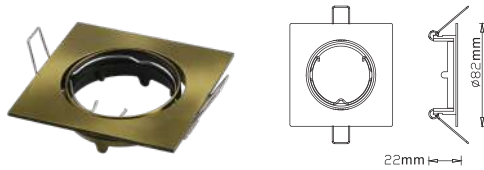

Fitting Square-GU10

Model No:	<u>VT-779-SG</u>	Color:	Gold
SKU:	8581	Dimension:	82x82x22mm
Base:	GU10	Cutting Size:	74mm
Material:	Zinc alloy	Box Qty:	100