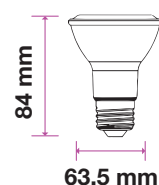

Model	SKU	Watts	EQUIV.W	Lumen	Box Qty
<u>VT-220</u>	147 | 3000K WARM WHITE	7w	65w	495	100
	148 | 4000K DAY WHITE				
	149 | 6400K WHITE				
<u>VT-220-N</u>	21149 | 6500K WHITE	5.8W	55w	425	100