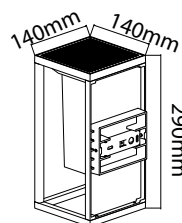

**3 YEAR
WARRANTY**

Model	SKU	Watts	Lumen	Box Qty
<u>VT-77</u>	784 | 3000K WARM WHITE	2w	220	10 pcs

VT-77-N   **21784 | 3000K WARM WHITE**   2w   220   10 pcs