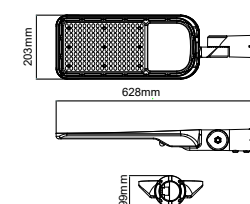

Model	SKU	Watts	Lumen	Box Qty
<u>VT-169ST-S</u>	20436 | 4000K DAY WHITE 20437 | 6500K WHITE	150w	16500	pcs