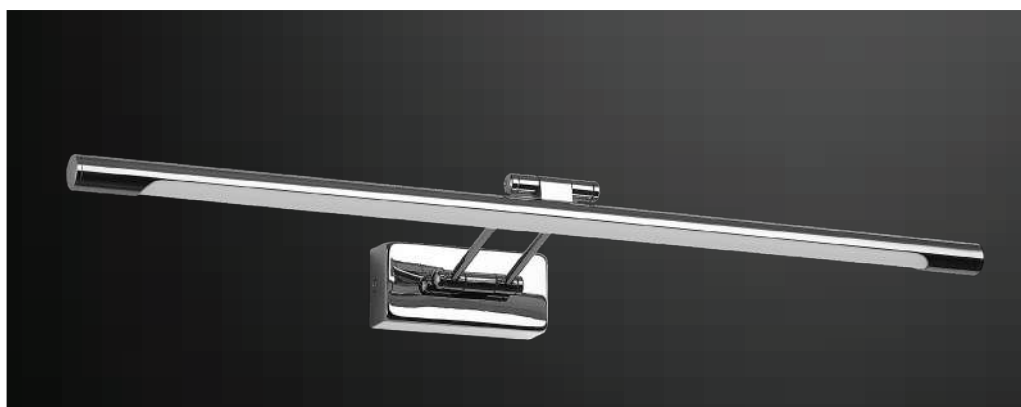

Model	SKU	Watts	Lumen	Box Qty
VT-7008	3894 - 4000K DAY WHITE	8w	600	12
VT-7008-N	213985 - 3000K WARM WHITE 213894 - 4000K DAY WHITE	9w	3000K-550 4000K-580	12