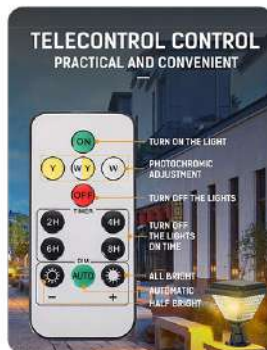

NEW

Solar Wall Lamp

- 3.7V, 2200mAh Battery
- Charging Time: 5-6 Hours
- Working Time: 10-12 Hours
- Body Type: Aluminum Die-Casting
- Size:20×15.5×25.5mm
- Lumen: 110

Model	SKU	Watts
VT-982-S	2889 - 3IN1	2w