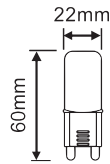

Model	SKU	Watts	EQUIV.W	Lumen	Box Qty
VT-2175D	7431 - 6400K WHITE	5w	50w	500	600
VT-2175D-N	217429 - 3000K WARM WHITE 217431 - 6500K WHITE	5w	50w	500	600