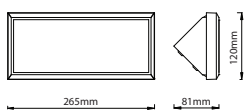

Model	SKU	Color	Watts	Lumen	Box Qty
VT-8054	8233 - 3000K WARM WHITE	Grey	12W	600	20
	8234 - 4000K DAY WHITE				
	8235 - 6400K WHITE				
VT-8054-N	218233 - 3000K WARM WHITE	Grey	12w	1150	20
	218234 - 4200K DAY WHITE				
	218235 - 6500K WHITE				
VT-8055	8236 - 3000K WARM WHITE	Grey	20W	1000	20
	8237 - 4000K DAY WHITE				
	8238 - 6400K WHITE				
VT-8055-N	218236 - 3000K WARM WHITE	Grey	20w	2050	20
	218237 - 4200K DAY WHITE				
	218238 - 6500K WHITE