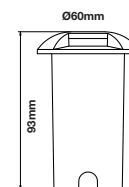

Model	SKU	Watts	Lumen	Box Qty
<u>VT-1171-B</u>	1470 - 3000K WARM WHITE 1472 - 6500K WHITE	1w	10	50
<u>VT-1171-B-N</u>	211470 - 3000K WARM WHITE 211472 - 6500K WHITE	1w	50	50