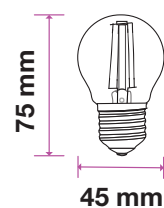

Model	SKU	Watts	EQUIV.W	Lumen	Box Qty
<u>VT-244</u>	280 | 2700K WARM WHITE 944 | 4000K DAY WHITE	4w	35w	400	100