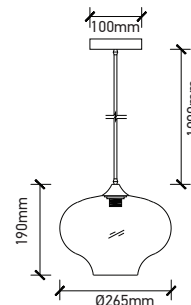

Designer Glass Gun Grey

Model: VT-7380
SKU: 3888
Material: Glass
Dimension: Ø380×330×1000mm
Box Qty: 4