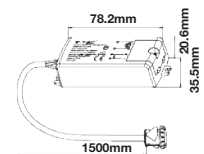

V-TAC®
INNOVATIVE LED LIGHTING

Microwave Sensor

VT-8084-B

SKU: 15031

Sensor Type: Microwave
Colour: Black
Body Type: PC+Glass
IP Rating: IP20
Detection Range: 180°
Detection Distance: 5-15m

Ambient Light: <3-2000LUX (adjustable)
Voltage: AC:220-240V,50/60Hz
Dimension: 95×50×95mm
Time Delay: Min.10sec±3sec, Max. 12min±1min
Box Qty: 50
Rated Load: 300w(LED)

Microwave Sensor

VT-8084-W

SKU: 15021

Sensor Type: Microwave
Colour: White
Body Type: PC+Glass
IP Rating: IP65
Detection Range: 180°
Detection Distance: 5-15m

Ambient Light: <3-2000LUX (adjustable)
Voltage: AC:220-240V,50/60Hz
Dimension: 95×50×95mm
Time Delay: Min.10sec±3sec, Max. 12min±1min
Box Qty: 50
Rated Load: 300w(LED)

Infrared-Hand Gesture Detecion

VT-8025

SKU: 5084

On/Off via Moving Hand

Sensor Type: Infrared
Colour: White
Body Type: Plastic
IP Rating: IP20
Detection Range: 30°
Detection Distance: 5cm/6cm(<24°C)

Voltage: AC:110-240V,50/60Hz
Dimension: 35.5×78.2×20.6mm
Box Qty: 100
Rated Load: Max 200W(LED)

Infrared-Door Detection

VT-8026

SKU: 5085

On/Off via the opening and closing of the door

Sensor Type: Infrared
Colour: White
Body Type: Plastic
IP Rating: IP20
Detection Range: 30°
Detection Distance: 5cm/6cm(<24°C)

Voltage: AC:110-240V,50/60Hz
Dimension: 35.5×78.2×18.7mm
Box Qty: 100
Rated Load: Max 200W(LED)