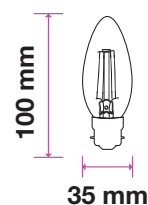

Model	SKU	Watts	EQUIV.W	Lumen	Box Qty
<u>VT-222</u>	105 | 3000K WARM WHITE	4w	40w	400	192