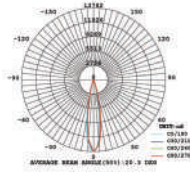

Model	SKU	Watts	Lumen	Box Qty
<u>VT-4615W</u>	1300 - 6400K WHITE	15w	1350	20